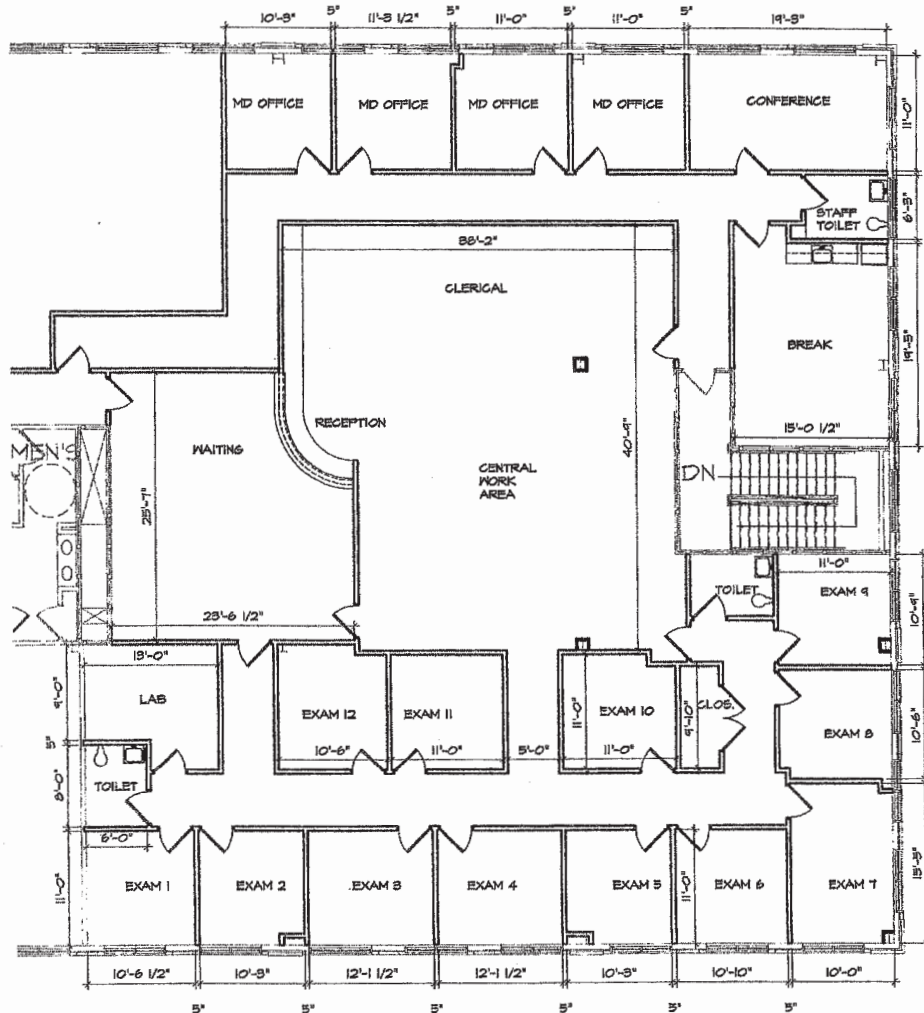

OFFICE HIGHLIGHTS

- 6,618 SF Office Condo
- Built out medical space
- Perfect for owner / user
- 4 MD offices / 12 exam rooms
- Nurse's Station / Lab Space
- Large lobby
- Close to Wake Med North

DEMOGRAPHICS

TIM PETERS | 919.824.4748
TIM@OAKCITYCOMMERCIAL.COM

PATRICK GATEWOOD | 919.631.0589
PATRICK@OAKCITYCOMMERCIAL.COM

www.oakcitycommercial.com

6,618 SF Medical Office for Sale \$2,316,000

Property Floor Plan

701 Exposition Place #218
RALEIGH, NC 27615

OFFICE HIGHLIGHTS

- 6,618 SF Office Condo
- Built out medical space
- Perfect for owner / user
- 4 MD offices / 12 exam rooms
- Nurse's Station / Lab Space
- Large lobby
- Close to Wake Med North