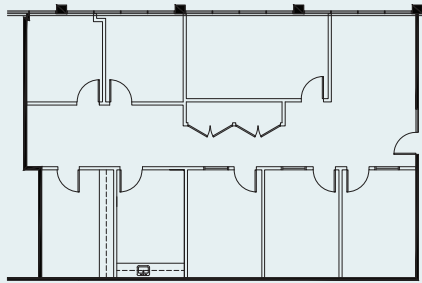

Dedicated Shuttle
Tracker App with GPS-
enabled location service

Madison McClellan

madison.mcclellan@streamrealty.com
404.962.8656

Brady Emich

brady.emich@streamrealty.com
404.962.8641

AVAILABLE SUITES

SUITE 105 | 4,732 SF

SUITE 210 | 2,177 SF

SUITE 300 | 11,000 SF

SUITE 303 | 3,109 SF