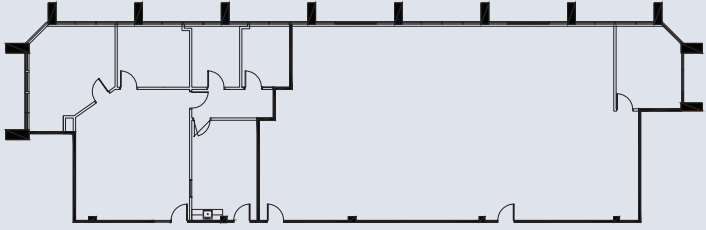

Dedicated Shuttle
Tracker App with GPS-
enabled location service

Madison McClellan

madison.mcclellan@streamrealty.com
404.962.8656

Brady Emich

brady.emich@streamrealty.com
404.962.8641

AVAILABLE SUITES

SUITE 105 | 4,732 SF

SUITE 210 | 2,177 SF

SUITE 300 | 11,000 SF

SUITE 303 | 3,109 SF