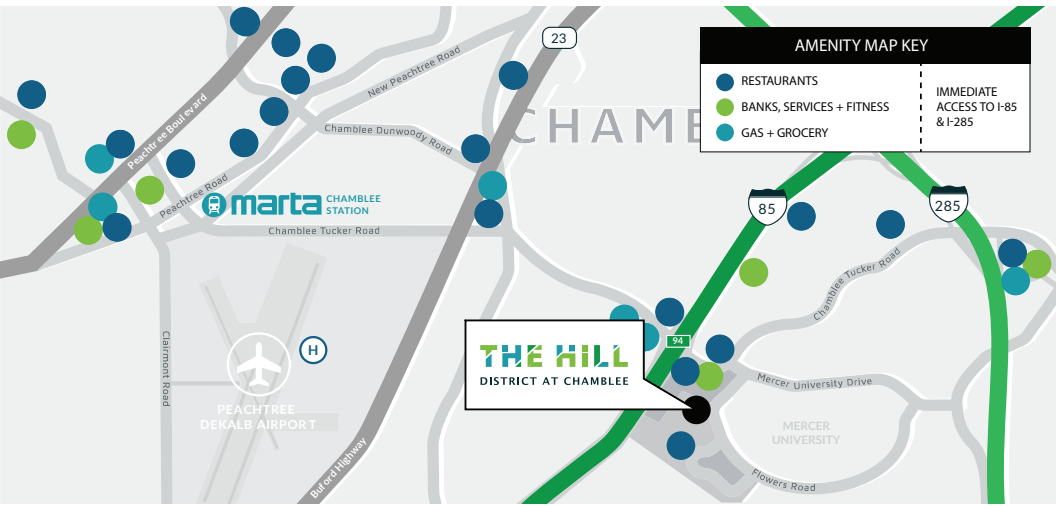

THE HILL

DISTRICT AT CHAMBLEE

NEARBY AMENITIES

SHUTTLE SERVICE

Operating weekdays
from 6:00-9:30am and
3:00-6:10pm, running
every 30 minutes

Three convenient
campus stops at 2835
Brandywine, 2965
Flowers Road, and 3395
NE Expressway

Dedicated Shuttle
Tracker App with GPS-
enabled location service

Madison McClellan

madison.mcclellan@streamrealty.com
404.962.8656

Brady Emich

brady.emich@streamrealty.com
404.962.8641

AVAILABLE SUITES

SUITE 105 | 4,732 SF