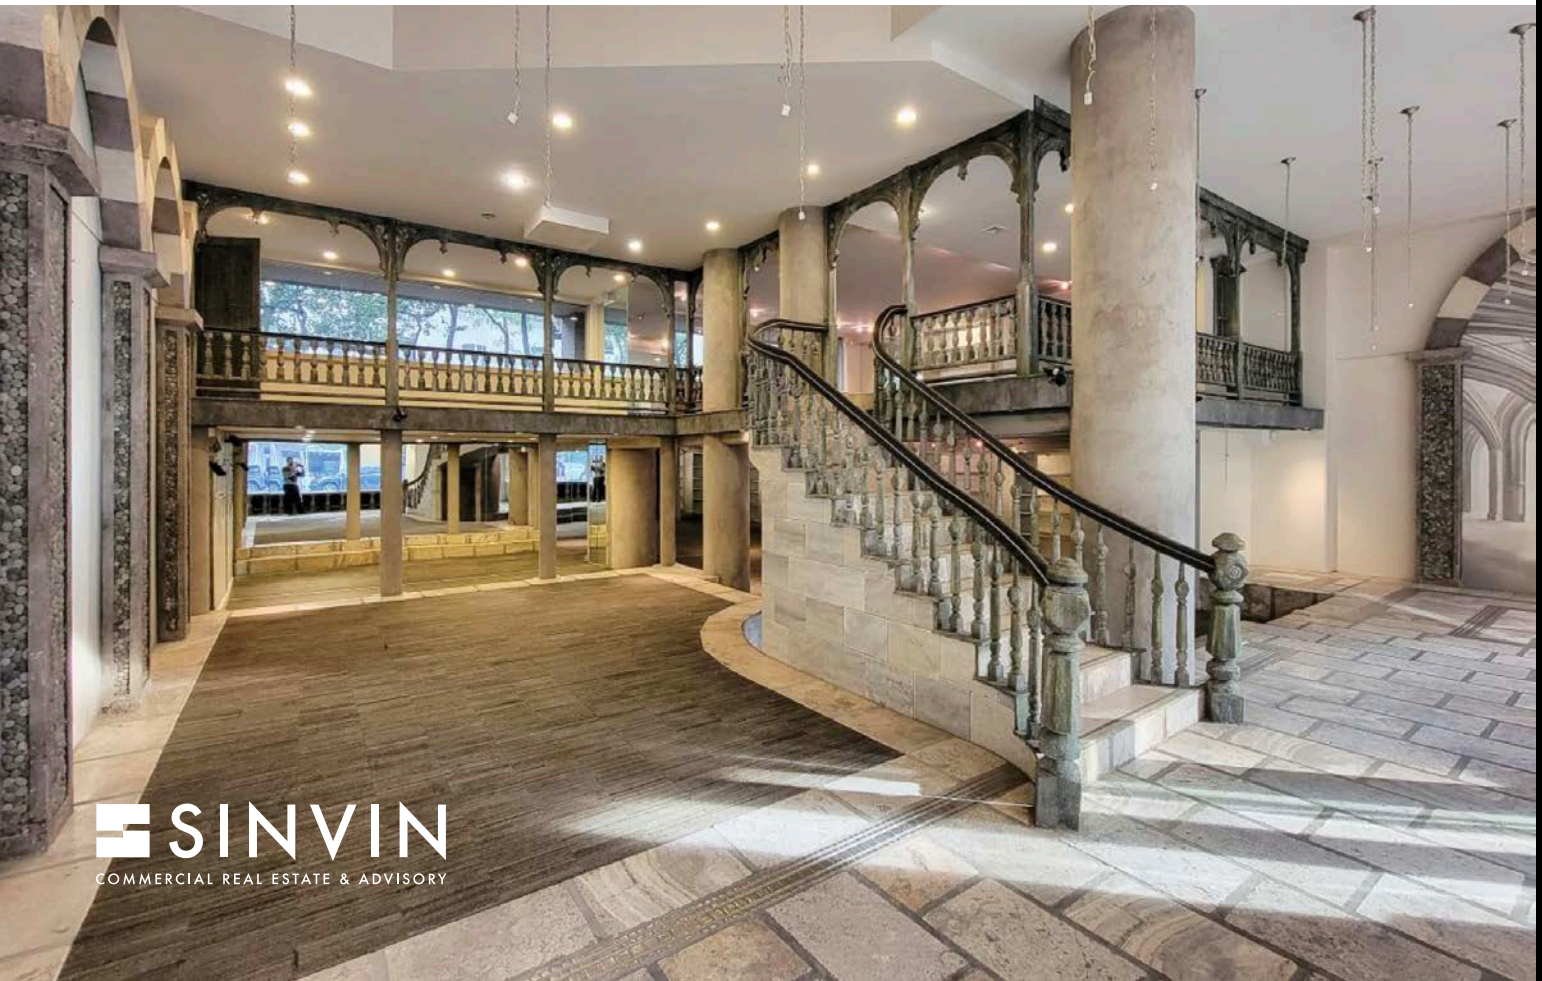

Notes:

- Dramatic upper Madison Avenue retail condominium with high ceilings
- Internal staircase between the Ground and Mezzanine Level
- Delivered vacant, great end user or investor opportunity
- Mezzanine features windows at the rear providing natural light
- Potential to divide into two separate stores
- 50' glass storefront with two large display windows and a double door entry
- Located at the base of Carnegie Hill Tower, a 32-story postwar building

Details:

Ground Level.....2,400 Square Feet
Mezzanine.....1,300 Square Feet
Ground Ceiling Height.....10'-20'
Mezzanine Ceiling Height.....9'

Frontage.....50'
Taxes (24/25).....$75,417
Condo Fees.....$42,372/Year
Condo Block/Lot.....01505/1044

Asking Price: Please Inquire