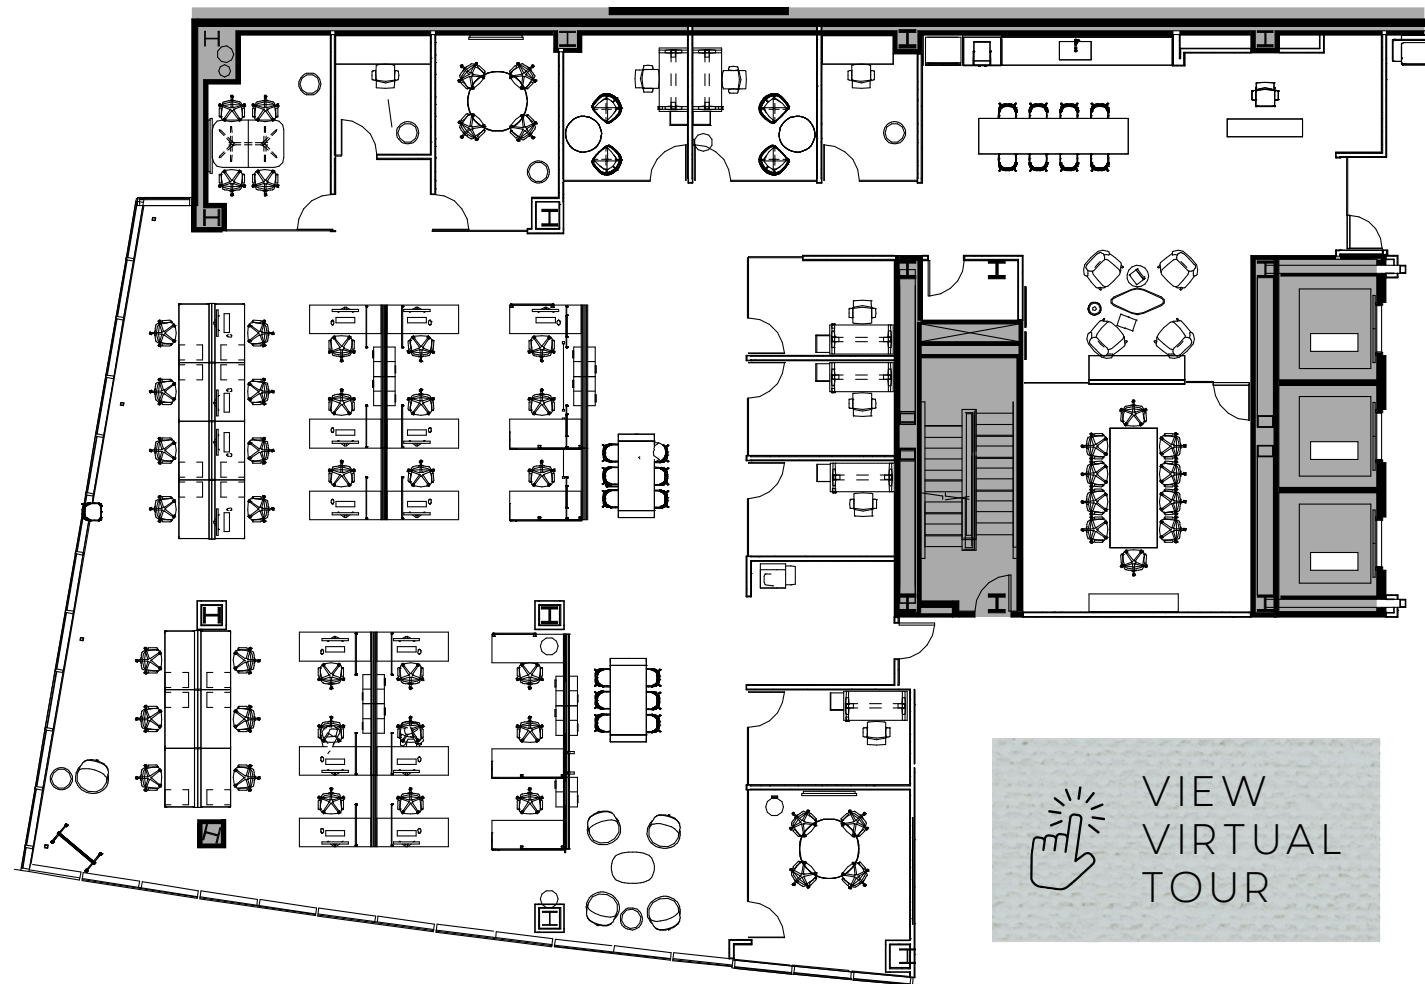

FIVE FIFTY SOUTH CALDWELL

SPEC SUITES

55 SOUTH

ELEVATE YOUR SPACE

State-of-the-art spec suites, featuring modern, high-end finishes throughout. Every detail has been meticulously planned to provide a sophisticated, contemporary environment that blends both functionality and style. With premium materials and cutting-edge design, the space offers an unparalleled experience, catering to the highest standards of comfort and elegance.

Providing an inspiring and professional setting for its future occupants.

SUITE 325
8,189 SF

SUITE 350
6,070 SF

AMENITIES ABOUND

ON-SITE COFFEE SHOP & CAFE

STATE-OF-THE-ART
FITNESS CENTER

CONFERENCE/
TRAINING ROOM

COMMUNITY LOBBY

SUITE 325

8,189 SF

VIEW
VIRTUAL
TOUR

SUITE 350

6,070 SF

CONTACT US

CHARLEY LEAVITT