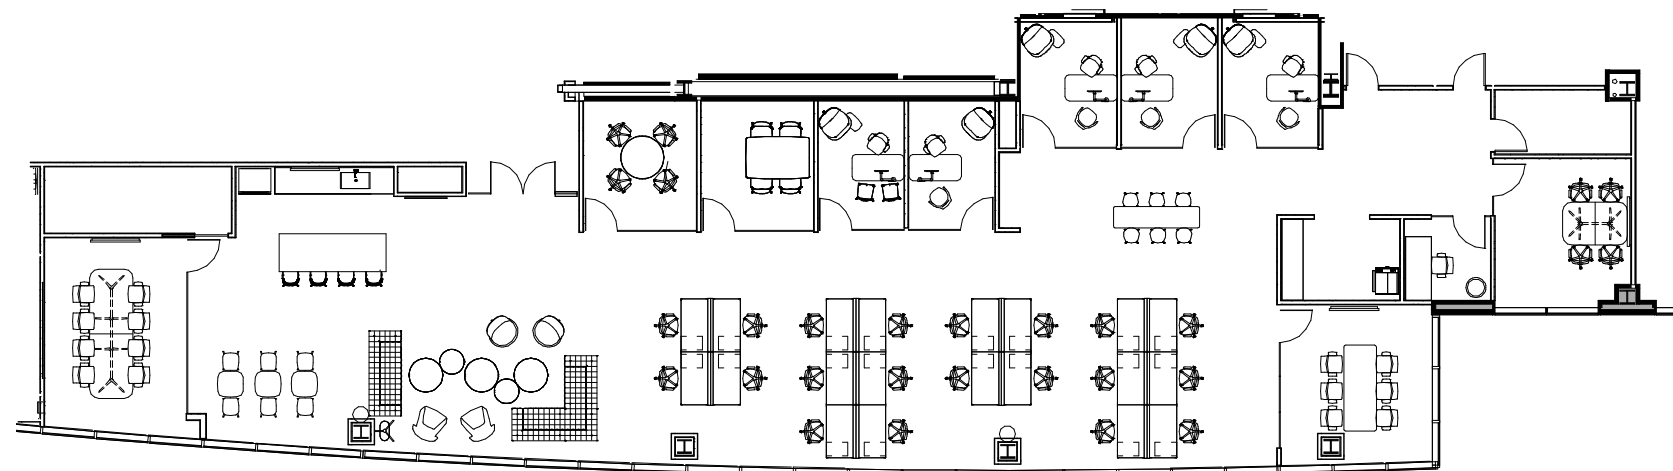

Providing an inspiring and professional setting for its future occupants.

SUITE 325
8,189 SF

SUITE 350
6,070 SF

AMENITIES ABOUND

ON-SITE COFFEE SHOP & CAFE

STATE-OF-THE-ART
FITNESS CENTER

CONFERENCE/
TRAINING ROOM

COMMUNITY LOBBY

SUITE 325

8,189 SF

VIEW
VIRTUAL
TOUR

SUITE 350

6,070 SF

CONTACT US

CHARLEY LEAVITT