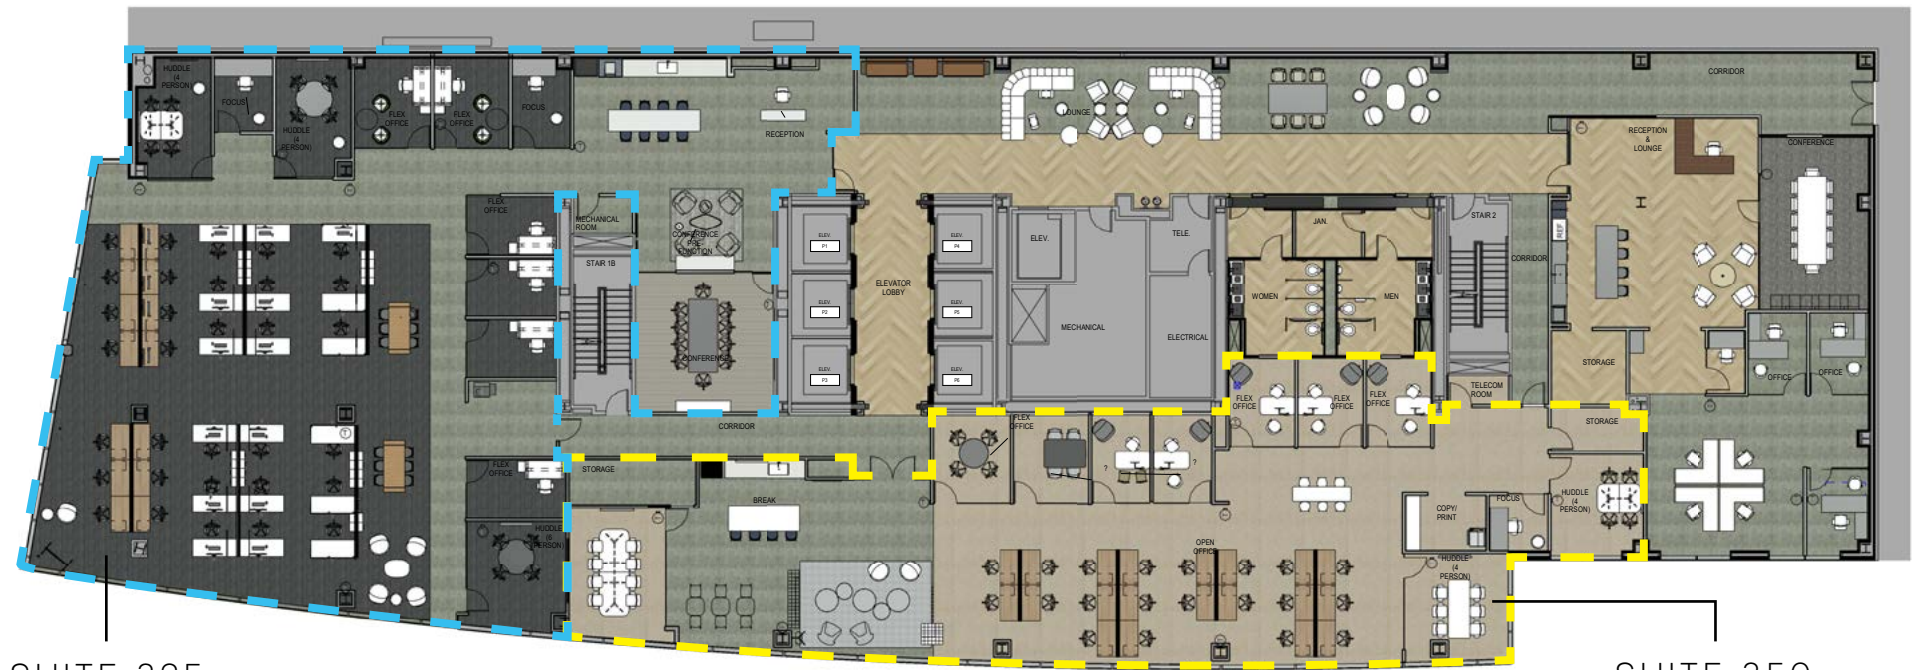

FIVE FIFTY SOUTH CALDWELL

SPEC SUITES

55 SOUTH

ELEVATE YOUR SPACE

State-of-the-art spec suites, featuring modern, high-end finishes throughout. Every detail has been meticulously planned to provide a sophisticated, contemporary environment that blends both functionality and style. With premium materials and cutting-edge design, the space offers an unparalleled experience, catering to the highest standards of comfort and elegance.

Providing an inspiring and professional setting for its future occupants.

SUITE 325
8,189 SF

SUITE 350
6,070 SF

AMENITIES ABOUND

ON-SITE COFFEE SHOP & CAFE

STATE-OF-THE-ART
FITNESS CENTER

CONFERENCE/
TRAINING ROOM

COMMUNITY LOBBY

SUITE 325

8,189 SF

VIEW
VIRTUAL
TOUR

SUITE 350

6,070 SF

CONTACT US

CHARLEY LEAVITT