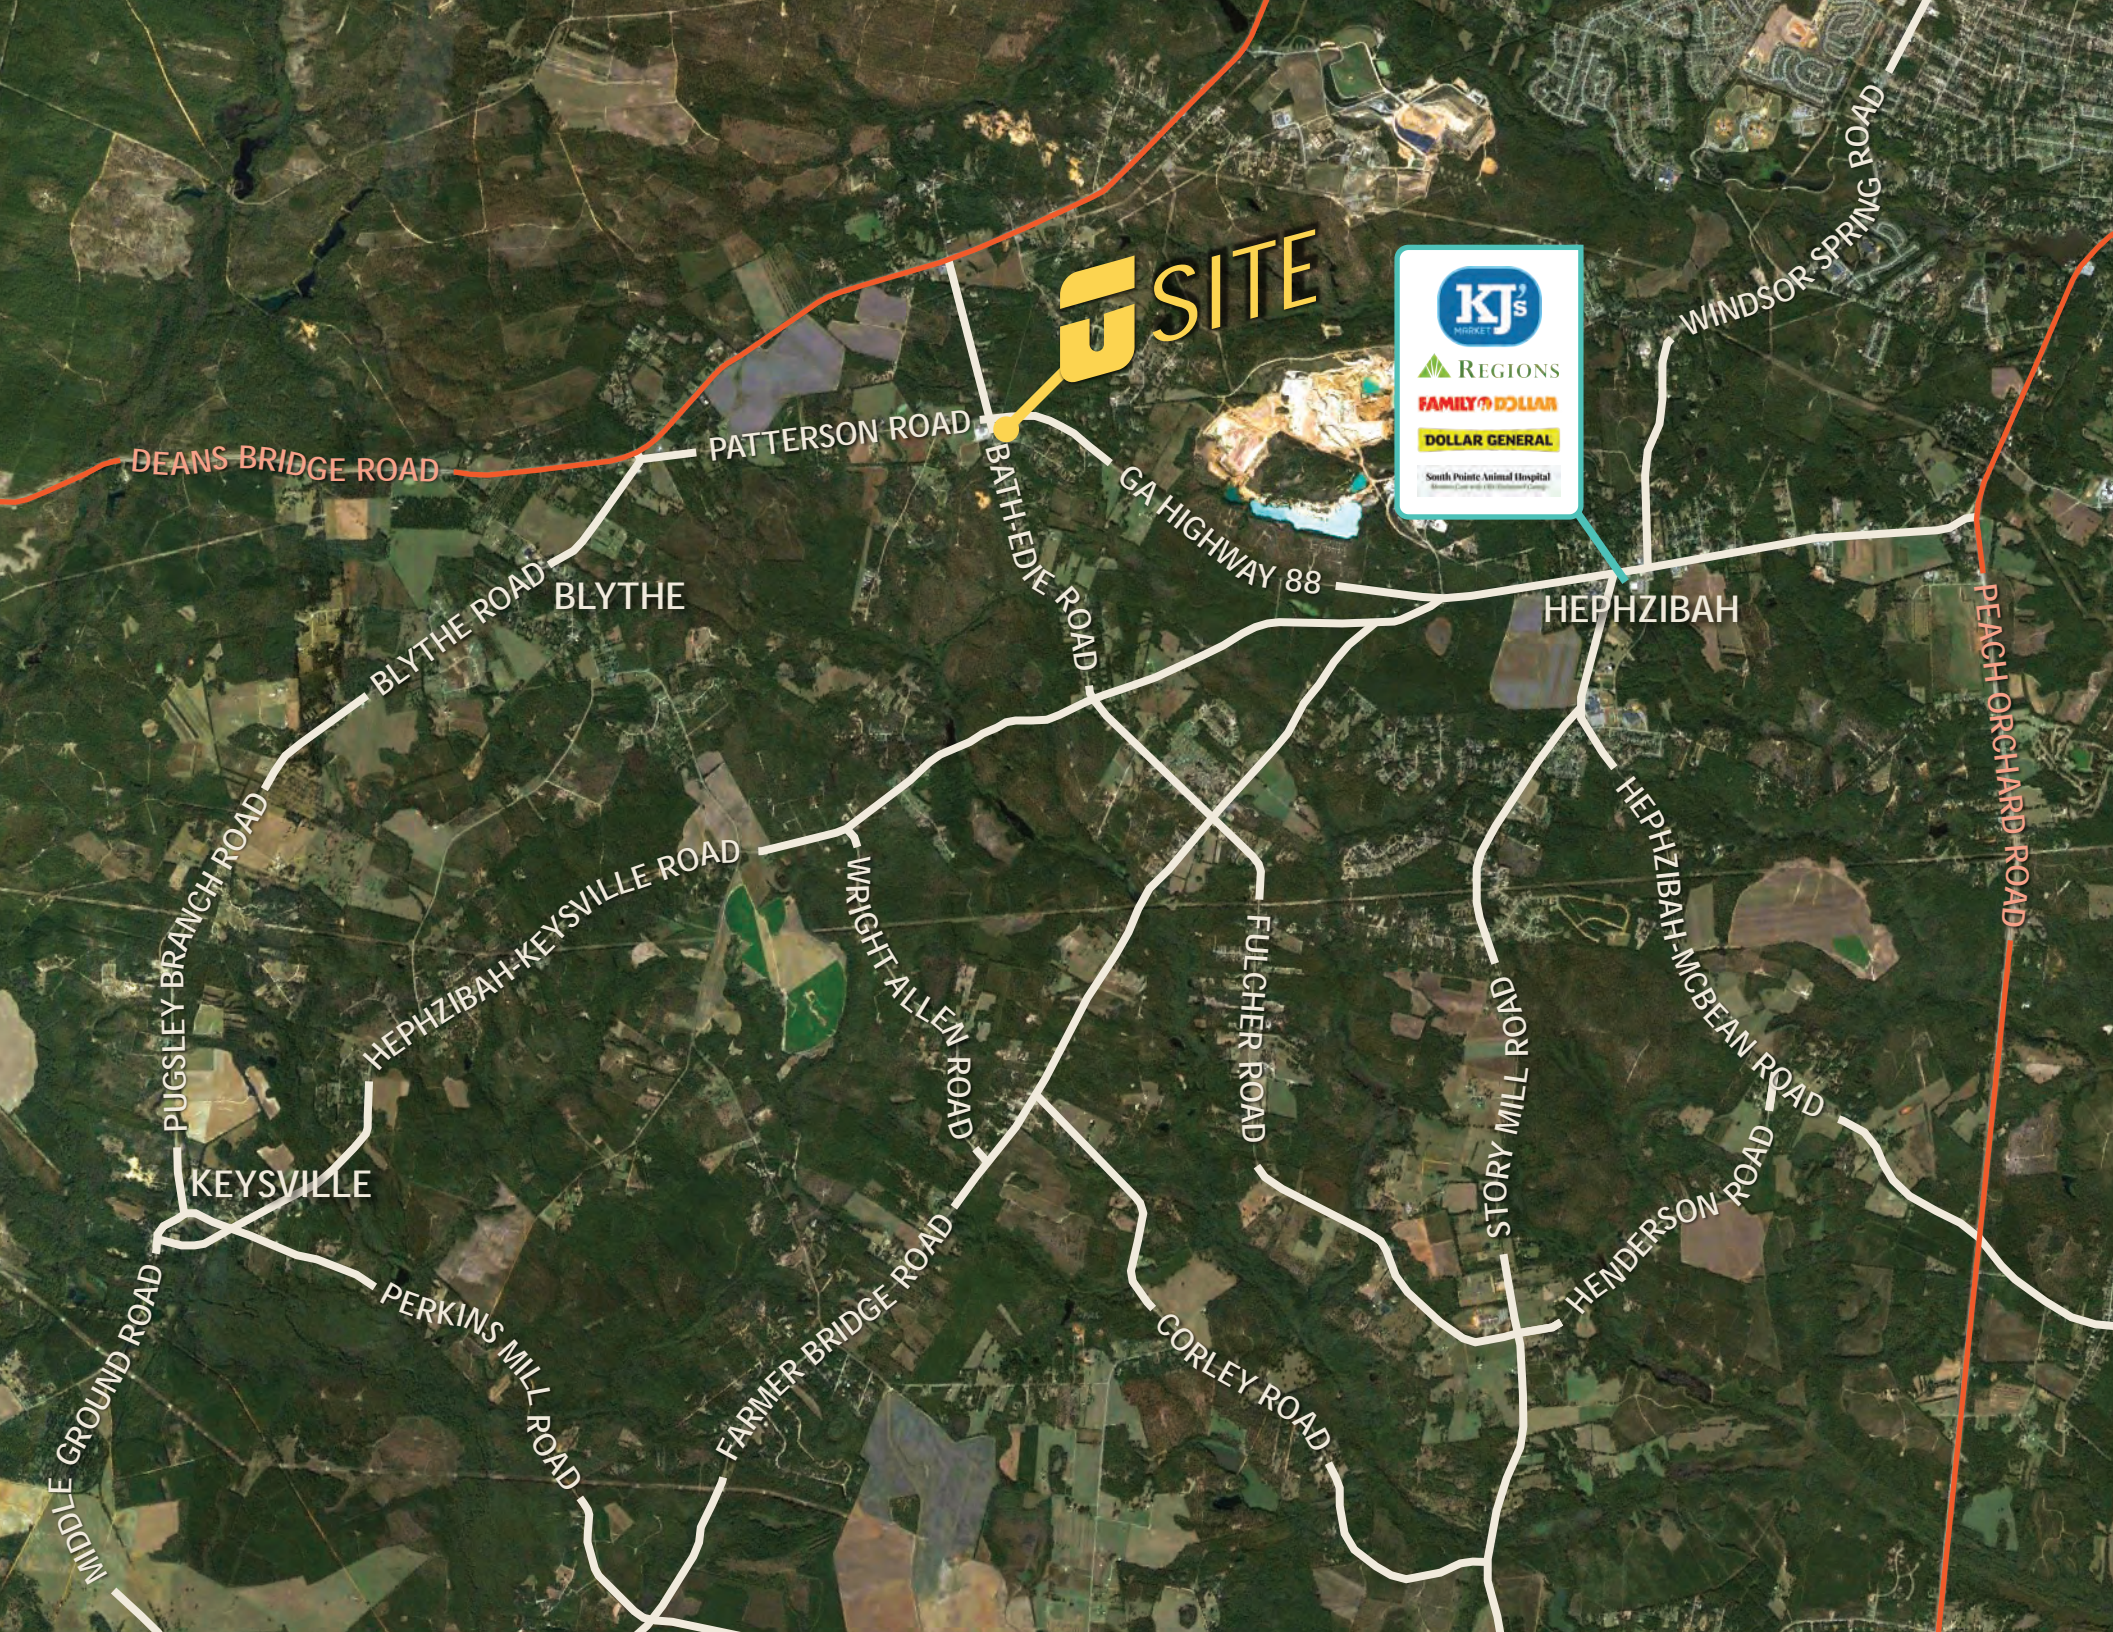

# 4,800 SF FOR SALE

3080 GA HWY 88 | Hephzibah, GA 30815

**WIL KACOS**  
wil@jordantrotter.com  
706 • 736 • 1031

ZONE | B2

4.12 AC

**JORDAN TROTTER**

COMMERCIAL REAL ESTATE

Located at the intersection of Hwy 88 and Bath Edie Road in Hephzibah, GA. This site has full access to Hwy 88 and potential for full access to Bath Edie Road

The property has an 1,800 SF restaurant/laundromat and 3,000 SF of mini-storage. Ample space to add more mini-storage or a convenience store.

- 1,800 SF restaurant/laundromat
  - 3,000 SF of mini-storage
  - Full access to Hwy 88
- Located at the intersection of Hwy 88 and Bath Eddie Road
  - 4.12 AC

	1 MI	3 MI	5 MI
AVERAGE AGE	42	42	41
TOTAL POPULATION	492	3,257	12,791
TOTAL HOUSEHOLDS	198	1,283	4,818
AVG. INCOME/HH	\$77,090	\$79,869	\$90,399
AVG. VALUE/HH	\$174,872	\$167,620	\$206,130

**SITE**

DEANS BRIDGE ROAD

MIDDLE GROUND ROAD

PERKINS MILL ROAD

FARMER BRIDGE ROAD

CORLEY ROAD