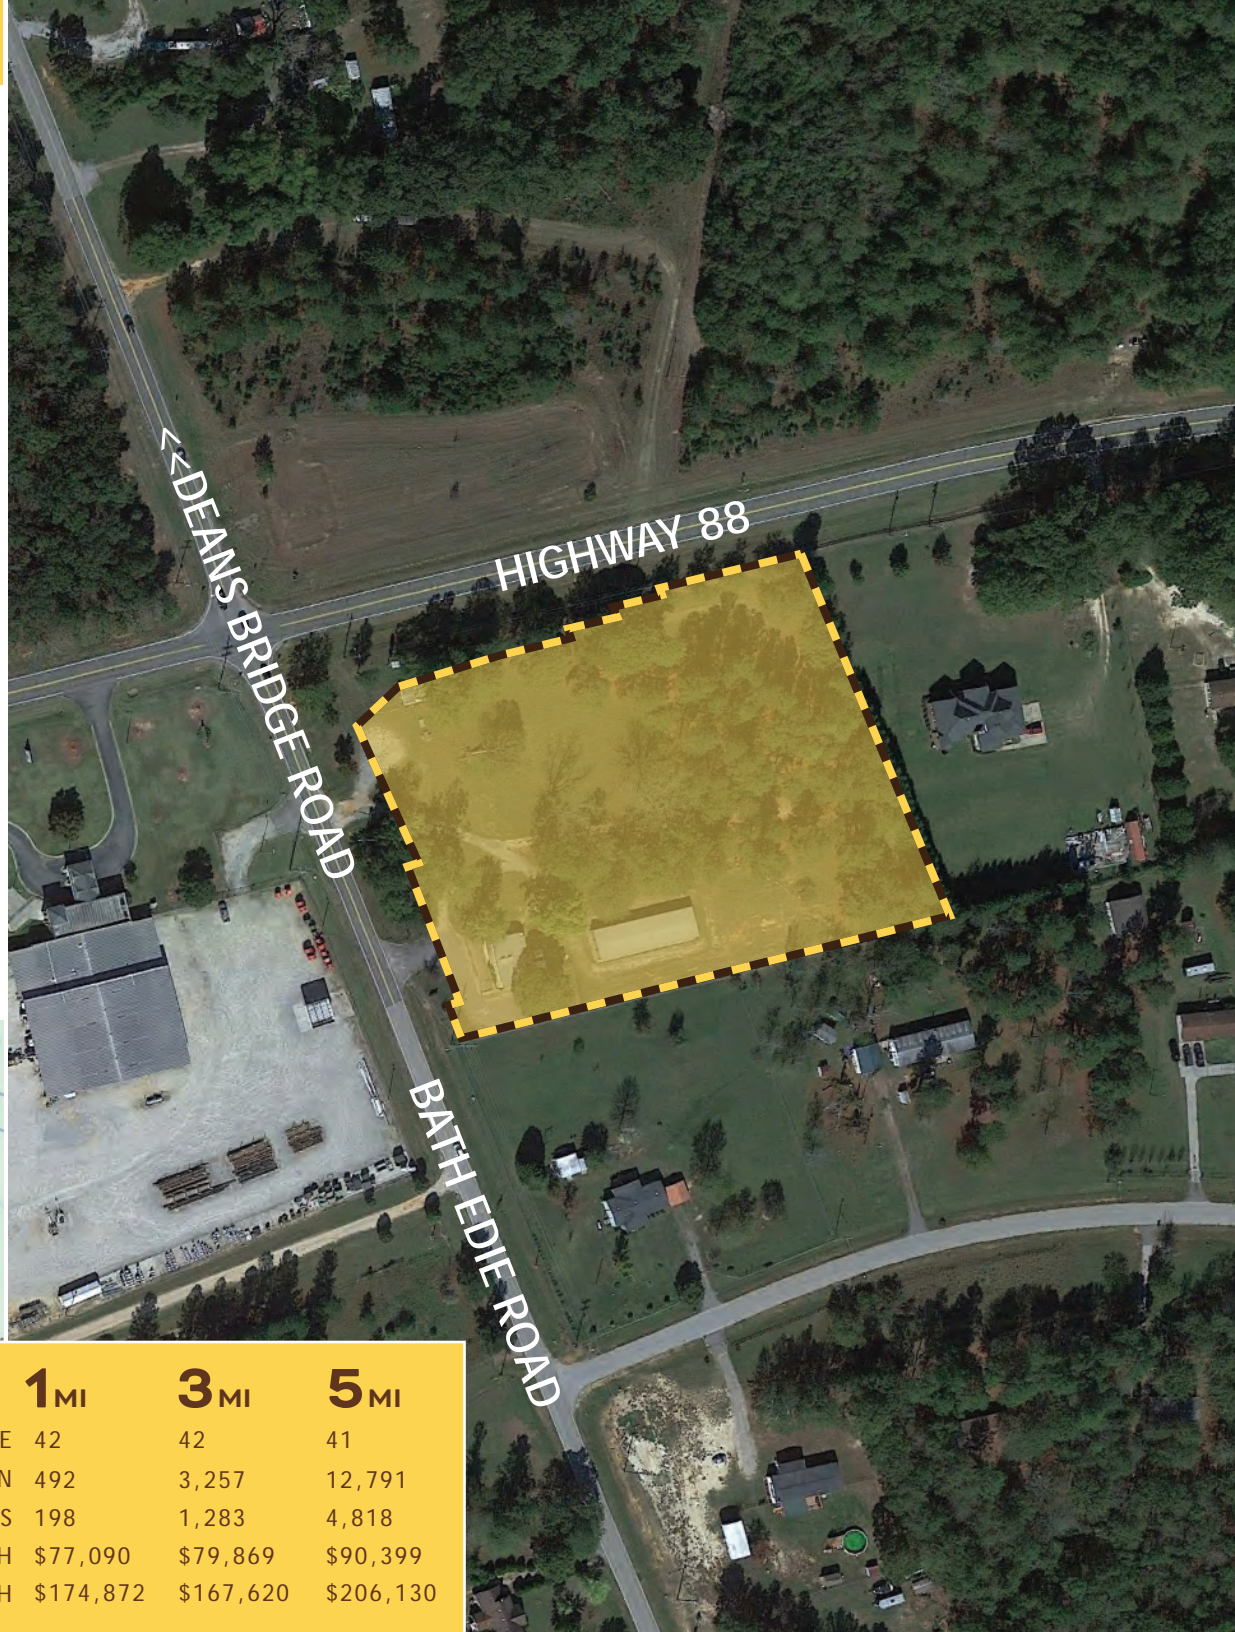

1 MI	3 MI	5 MI
AVERAGE AGE	42	42	41
TOTAL POPULATION	492	3,257	12,791
TOTAL HOUSEHOLDS	198	1,283	4,818
AVG. INCOME/HH	$77,090	$79,869	$90,399
AVG. VALUE/HH	$174,872	$167,620	$206,130