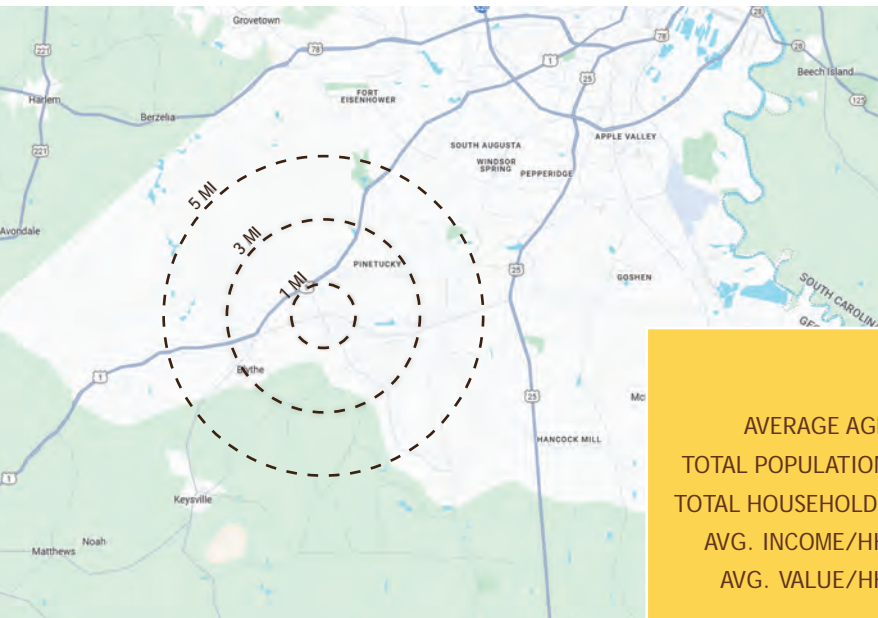

	1 MI	3 MI	5 MI
AVERAGE AGE	42	42	41
TOTAL POPULATION	492	3,257	12,791
TOTAL HOUSEHOLDS	198	1,283	4,818
AVG. INCOME/HH	\$77,090	\$79,869	\$90,399
AVG. VALUE/HH	\$174,872	\$167,620	\$206,130

**SITE**

DEANS BRIDGE ROAD