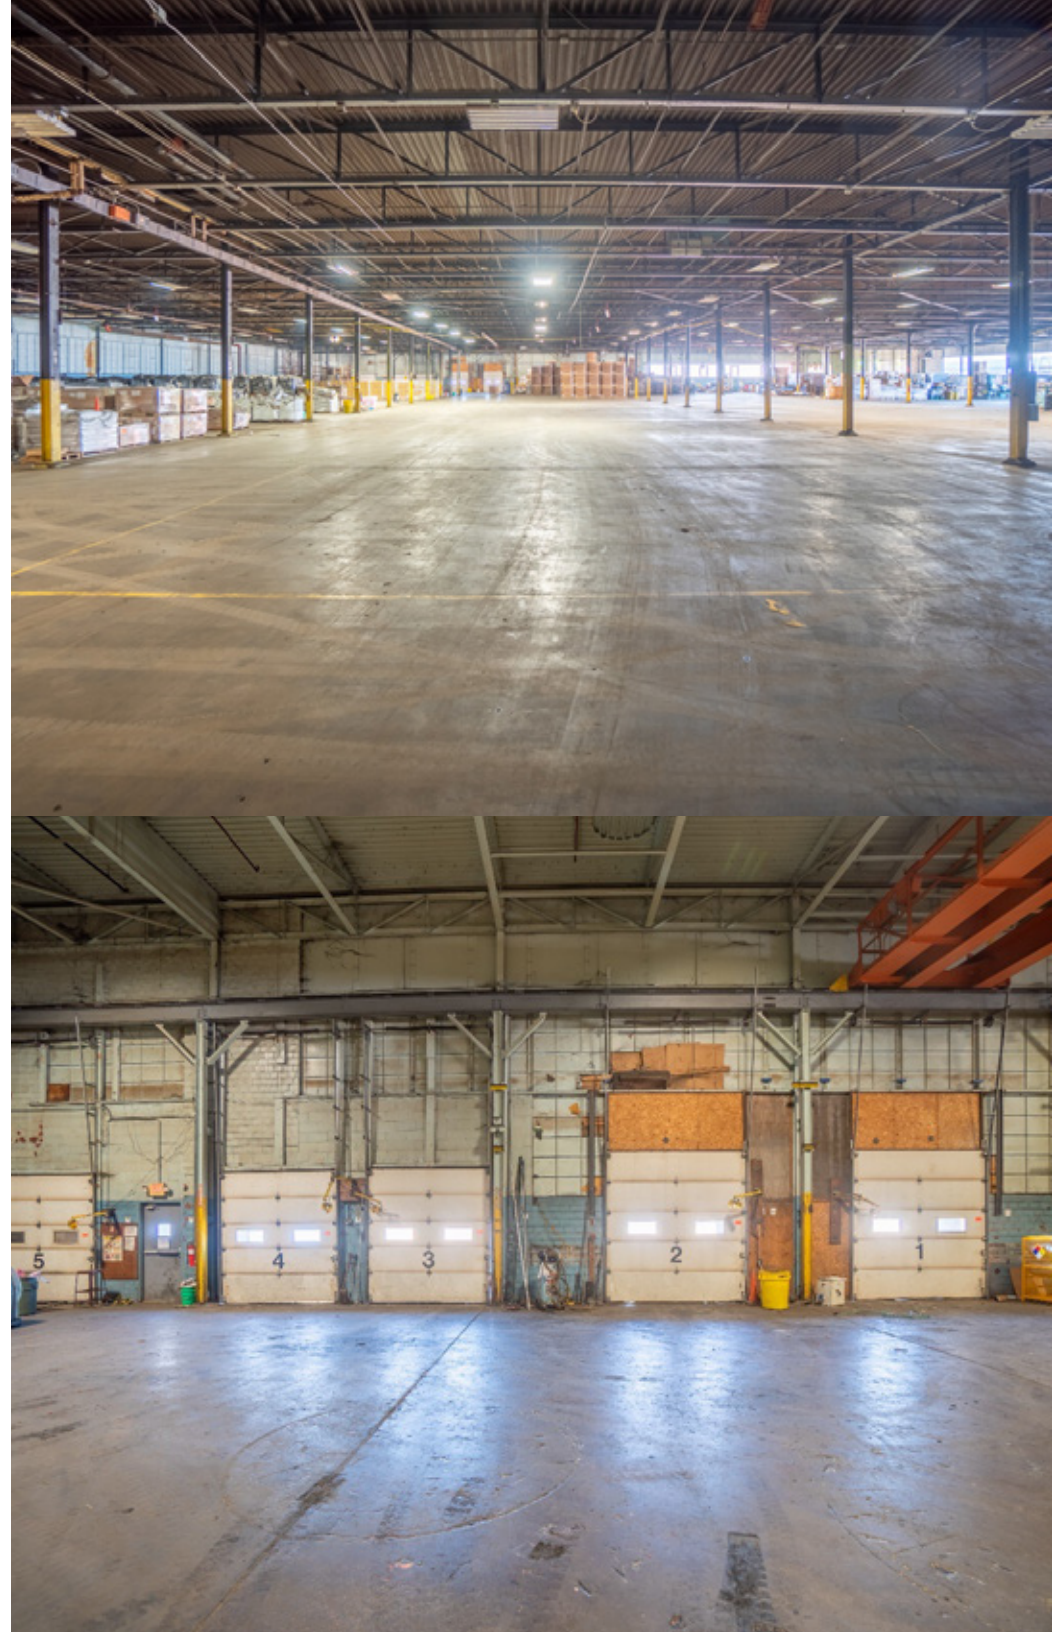

PROPERTY DETAILS

1555 IL ROUTE 75 E | FREEPORT, IL

AVAILABLE SPACE	222,912 SF
MINIMUM DIVISIBLE	3,646 SF
OFFICE SPACE	46,009 SF
DOCK DOORS	28
DRIVE-IN DOORS	10 Grade Level
CRANES	10-ton
CLEAR HEIGHT	14' - 25'
WALLS	Metal
YEAR BUILT	1980
FIRE SUPPRESSION	100% Sprinkled
POWER	480 Volt/Phase
LAND AREA	102 Acres
ZONING	M-2: General Manufacturing
OPEX ESTIMATE	\$0.49/SF

[VIEW A VIDEO OF THIS PROPERTY](#)

FLOOR PLAN

1555 IL ROUTE 75 E | FREEPORT, IL

NUMBER	SPACE DESIGNATION	DOCK DOORS	CLEAR HEIGHT	SQUARE FEET
1	AVAILABLE	3	14' 0"	39,965 SF
2	AVAILABLE	3	16' 0"	10,938 SF
3	AVAILABLE	1	22' 0"	26,167 SF
4	AVAILABLE	N/A	22' 0"	3,646 SF
5	AVAILABLE	N/A	DROP CEILING	8,156 SF
6	AVAILABLE	3	14' 0"	18,453 SF
7	AVAILABLE	N/A	DROP CEILING	12,100 SF
8	AVAILABLE	6	25' 0"	77,734 SF
9	AVAILABLE	N/A	DROP CEILING	21,753 SF
10	AVAILABLE	N/A	DROP CEILING	4,000 SF
TOTAL				222,912 SF