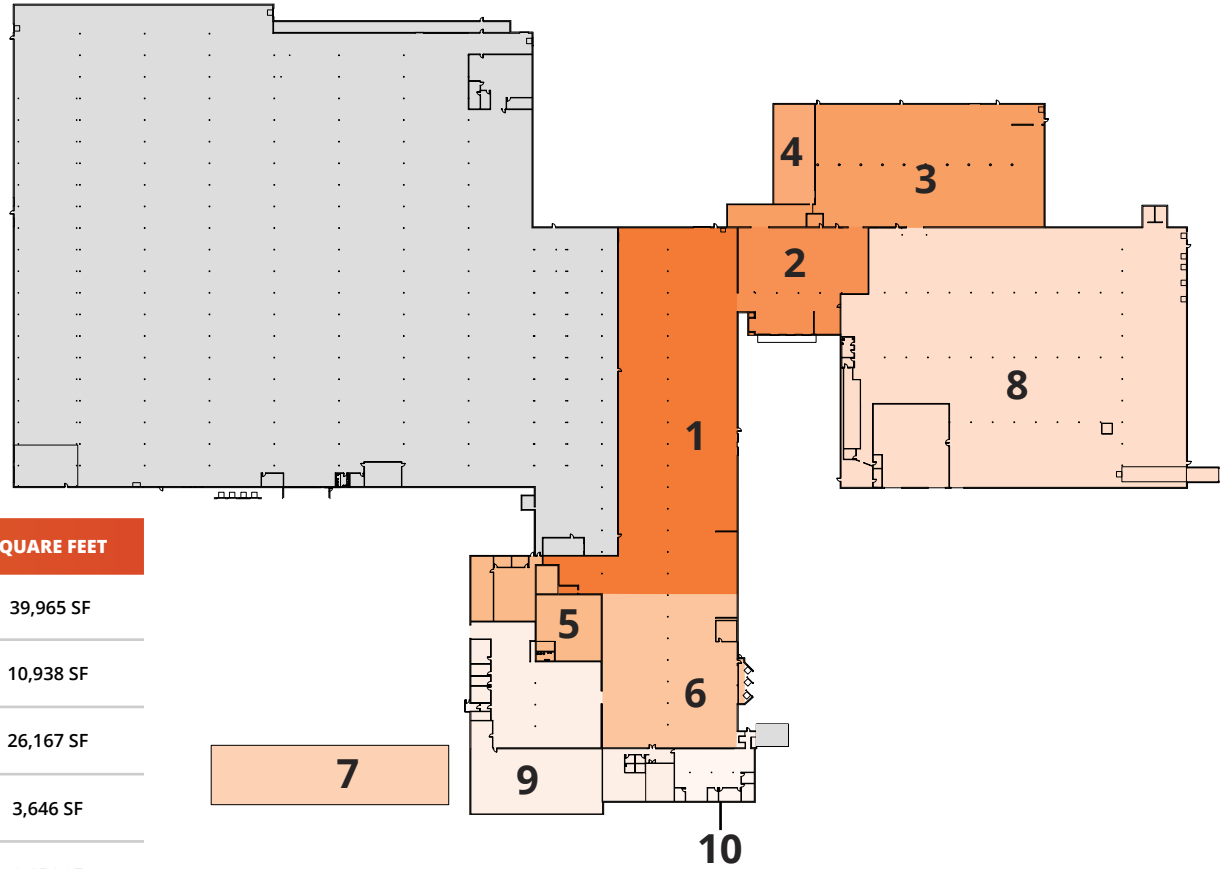

PROPERTY DETAILS

1555 IL ROUTE 75 E | FREEPORT, IL

AVAILABLE SPACE	222,912 SF
MINIMUM DIVISIBLE	3,646 SF
OFFICE SPACE	46,009 SF
DOCK DOORS	28
DRIVE-IN DOORS	10 Grade Level
CRANES	10-ton
CLEAR HEIGHT	14' - 25'
WALLS	Metal
YEAR BUILT	1980
FIRE SUPPRESSION	100% Sprinkled
POWER	480 Volt/Phase
LAND AREA	102 Acres
ZONING	M-2: General Manufacturing
OPEX ESTIMATE	\$0.49/SF

[VIEW A VIDEO OF THIS PROPERTY](#)

FLOOR PLAN

1555 IL ROUTE 75 E | FREEPORT, IL

NUMBER	SPACE DESIGNATION	DOCK DOORS	CLEAR HEIGHT	SQUARE FEET
1	AVAILABLE	3	14' 0"	39,965 SF
2	AVAILABLE	3	16' 0"	10,938 SF
3	AVAILABLE	1	22' 0"	26,167 SF
4	AVAILABLE	N/A	22' 0"	3,646 SF
5	AVAILABLE	N/A	DROP CEILING	8,156 SF
6	AVAILABLE	3	14' 0"	18,453 SF
7	AVAILABLE	N/A	DROP CEILING	12,100 SF
8	AVAILABLE	6	25' 0"	77,734 SF
9	AVAILABLE	N/A	DROP CEILING	21,753 SF
10	AVAILABLE	N/A	DROP CEILING	4,000 SF
TOTAL				222,912 SF

[VIEW A MATTERPORT WALK-THROUGH](#)

LOCATION MAP

1555 IL ROUTE 75 E | FREEPORT, IL

ROCKFORD	30 MILES
I-90	38 MILES
I-49	42 MILES
CHICAGO	114 MILES
MILWAUKEE	115 MILES

FOR LEASE | **222,912 SF**
1555 IL ROUTE 75 E | **FREEMONT, IL**