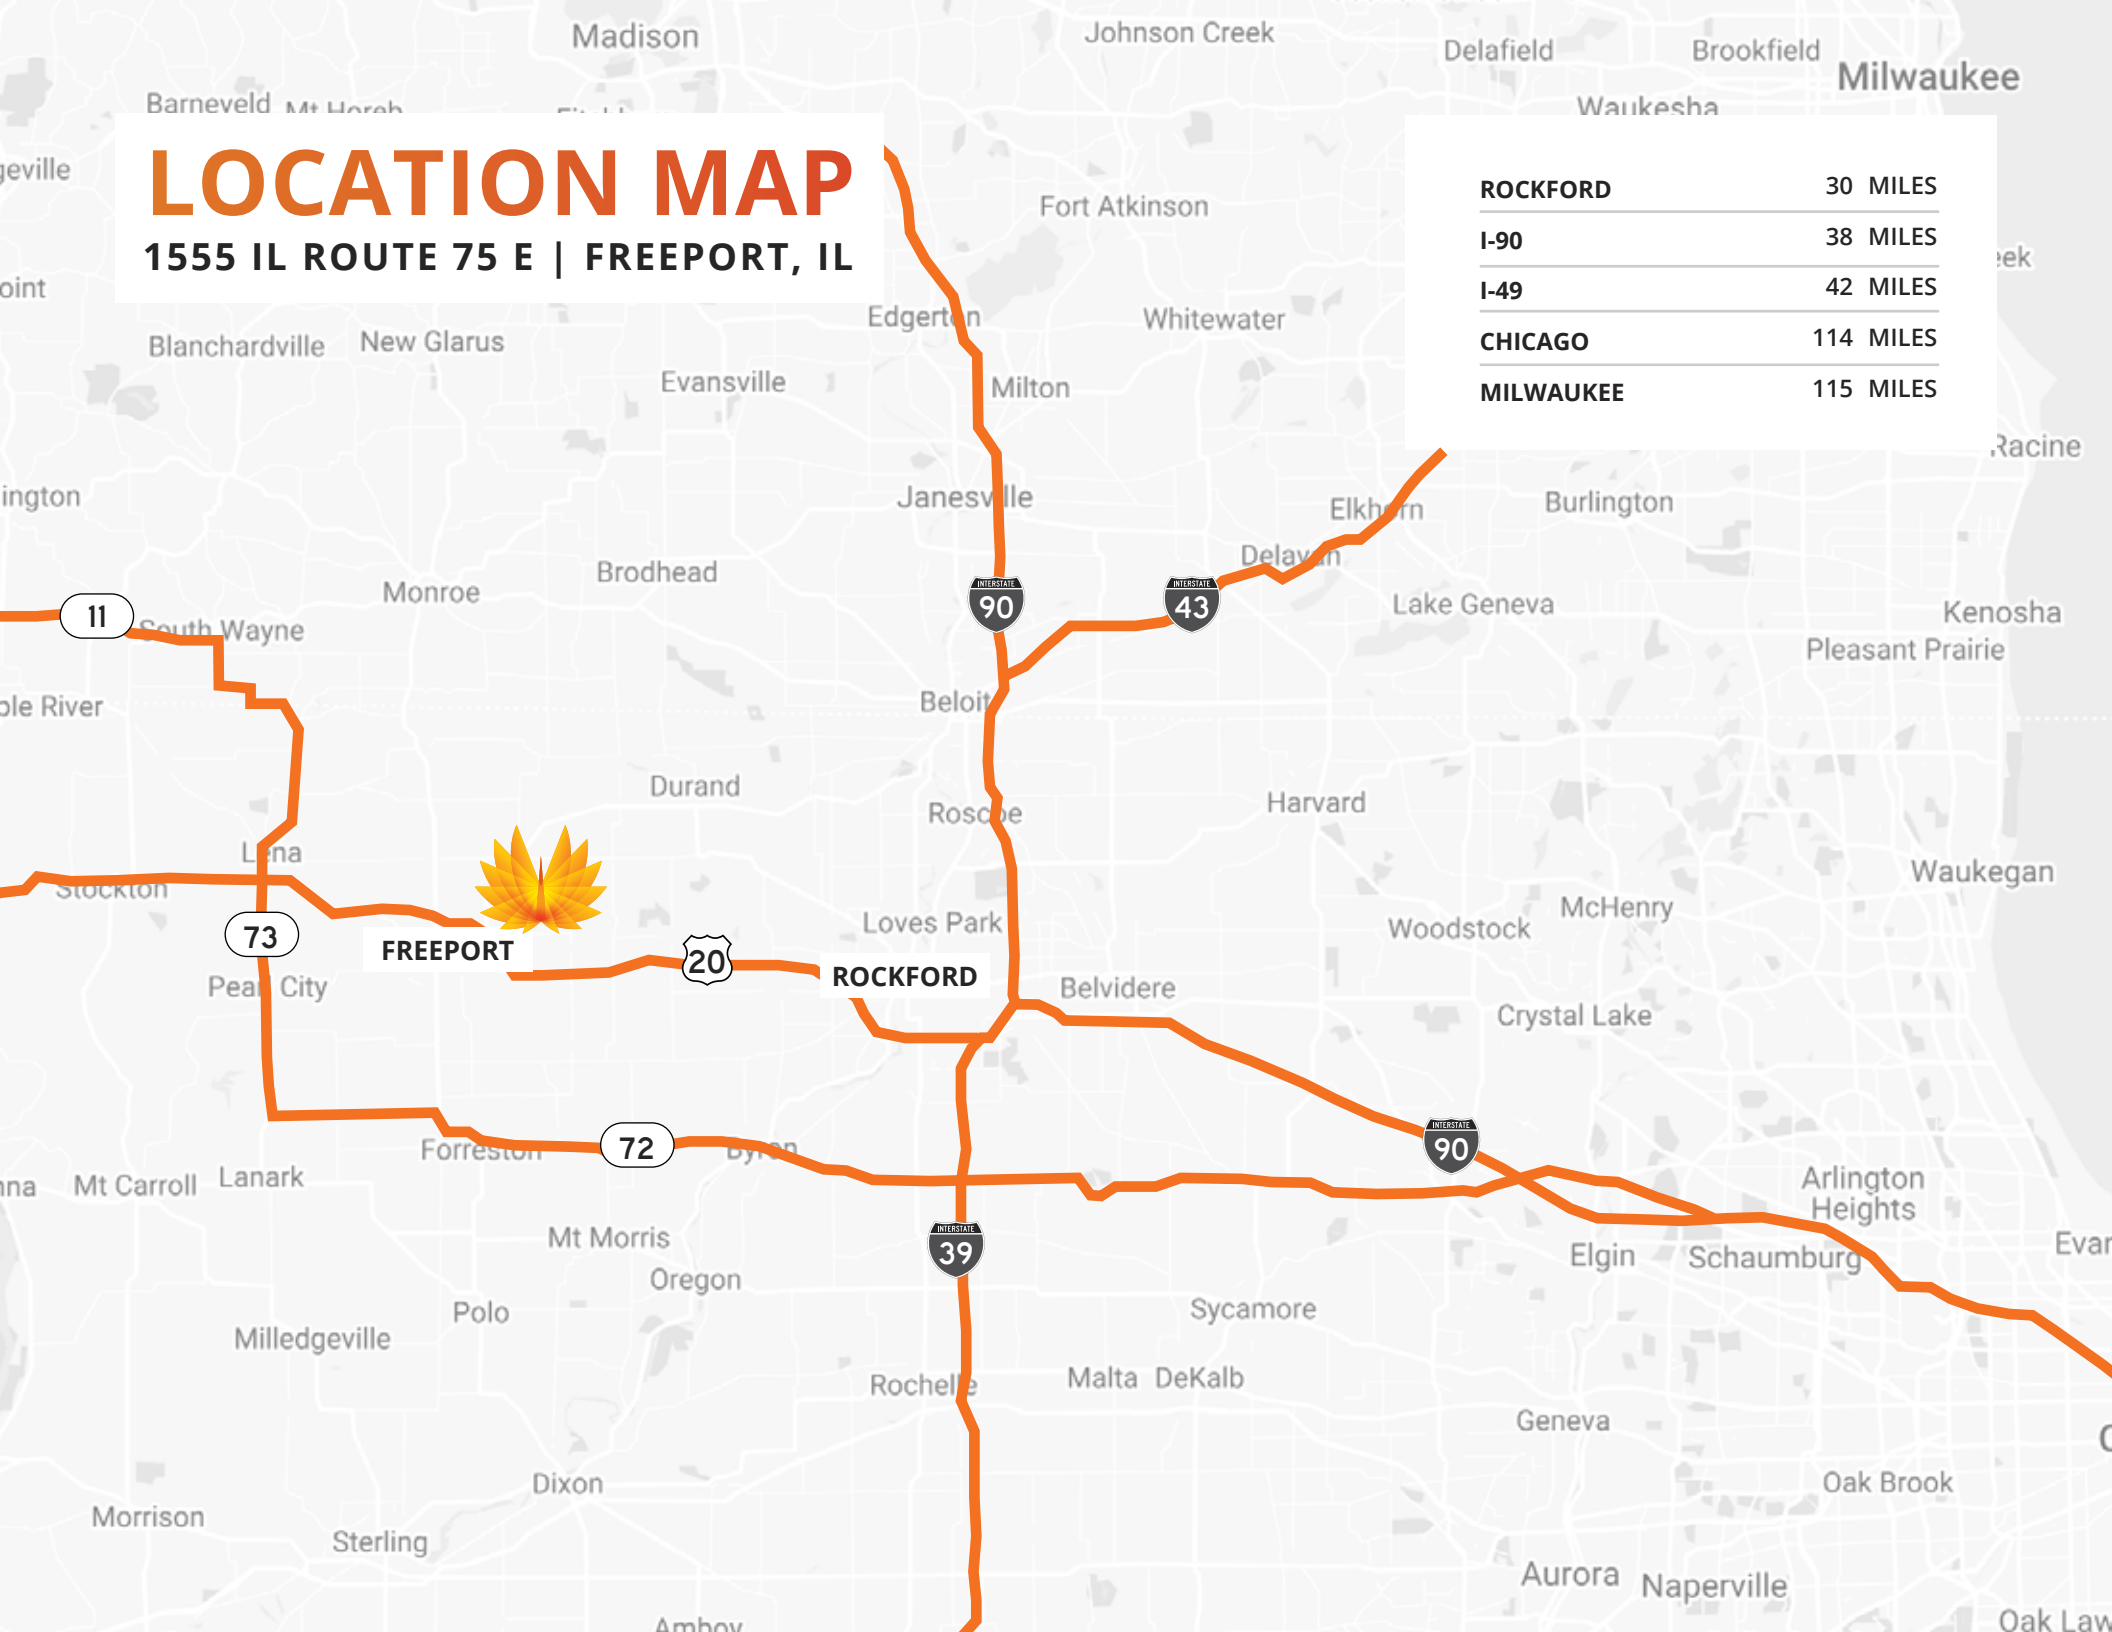

PHOENIX
INVESTORS

Opportunity. Execution. Value Creation.

PROPERTY HIGHLIGHTS

**CLOSE PROXIMITY TO
US HWY 20**

**30 MILES FROM
CHICAGO ROCKFORD
INTERNATIONAL
AIRPORT**

**LOCATED IN THE
STEPHENSON COUNTY
ENTERPRISE ZONE**

PROPERTY DETAILS

1555 IL ROUTE 75 E | FREEPORT, IL

AVAILABLE SPACE	222,912 SF
MINIMUM DIVISIBLE	3,646 SF
OFFICE SPACE	46,009 SF
DOCK DOORS	28
DRIVE-IN DOORS	10 Grade Level
CRANES	10-ton
CLEAR HEIGHT	14' - 25'
WALLS	Metal
YEAR BUILT	1980
FIRE SUPPRESSION	100% Sprinkled
POWER	480 Volt/Phase
LAND AREA	102 Acres
ZONING	M-2: General Manufacturing
OPEX ESTIMATE	\$0.49/SF

[VIEW A MATTERPORT WALK-THROUGH](#)

LOCATION MAP

1555 IL ROUTE 75 E | FREEPORT, IL

ROCKFORD	30 MILES
I-90	38 MILES
I-49	42 MILES
CHICAGO	114 MILES
MILWAUKEE	115 MILES

FOR LEASE | **222,912 SF**
1555 IL ROUTE 75 E | **FREEMONT, IL**