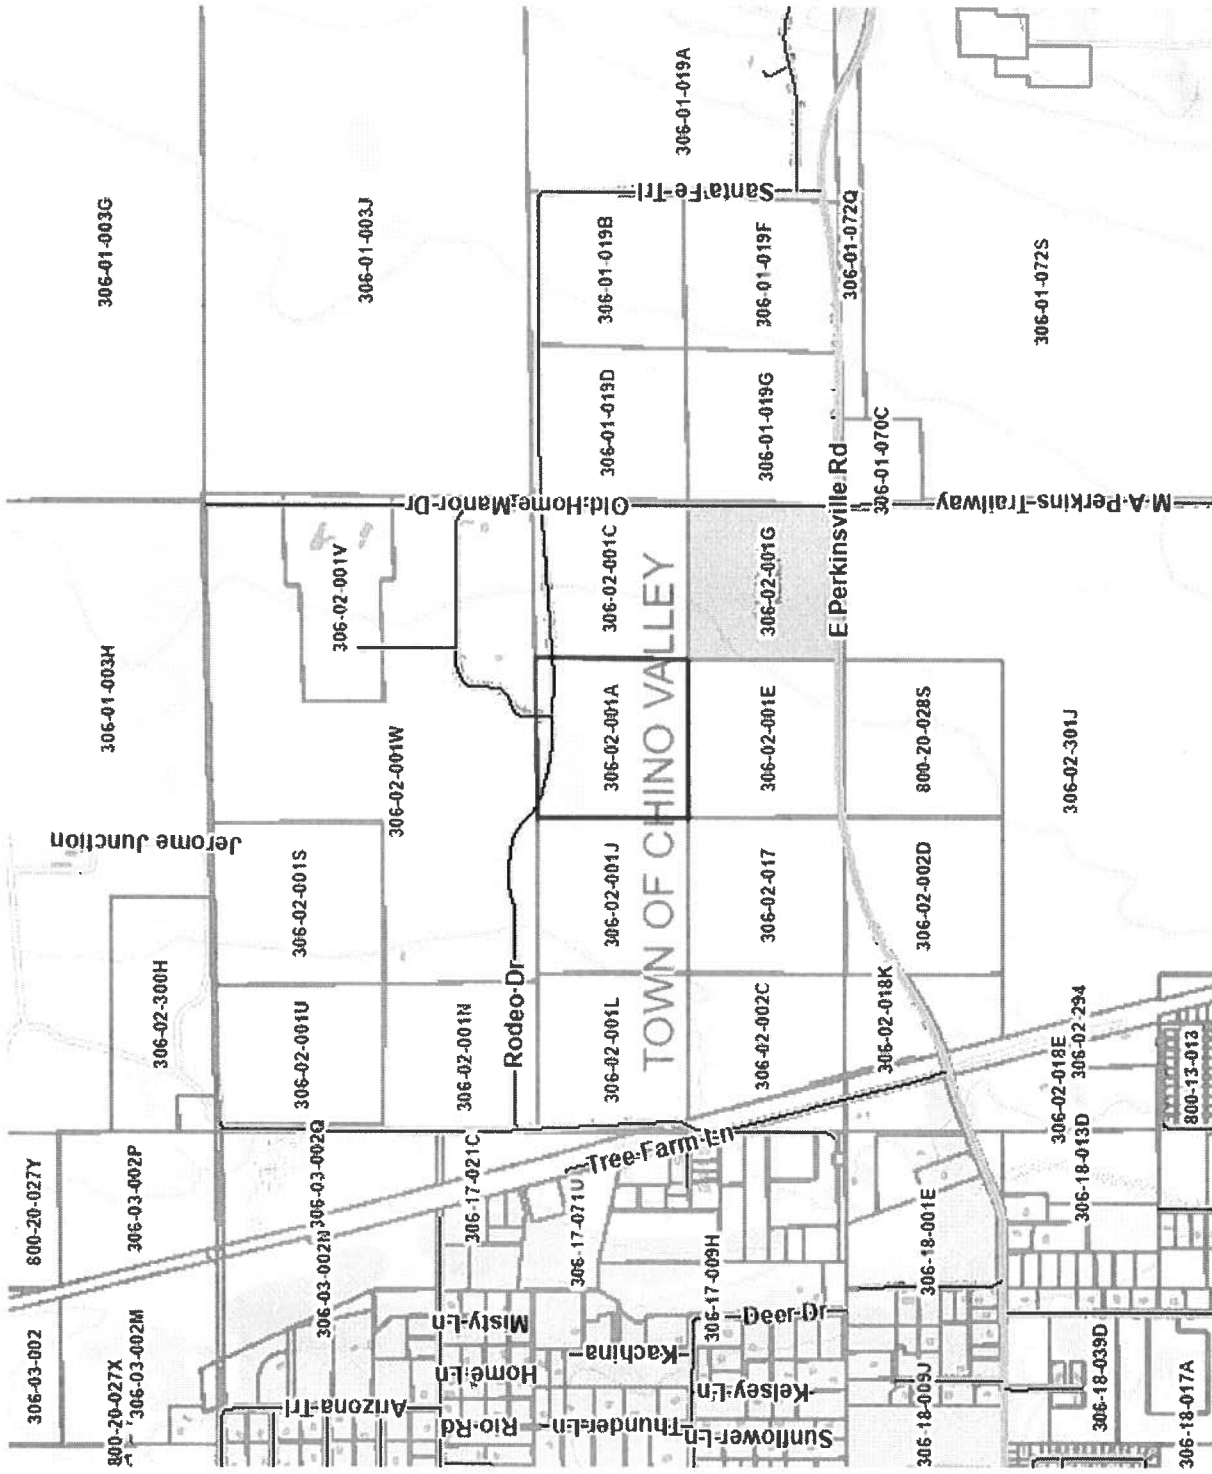

# Legend

- City Boundaries
- Cottonwood
- Peoria
- Prescott
- Sedona
- Camp Verde
- Chino Valley
- Clarkdale
- Dewey-Humboldt
- Jerome
- Prescott Valley
- Wickenburg
- County Boundary
- Counties
- Parcels
- Major Roads
- Interstate
- State Highways
- Major Roads
- Road Centerlines

Disclaimer: Map and parcel information is believed to be accurate but accuracy is not guaranteed. No portion of the information should be considered to be, or used as, a legal document. The information is provided subject to the express condition that the user knowingly waives any and all claims for damages against Yavapai County that may arise from the use of this data.