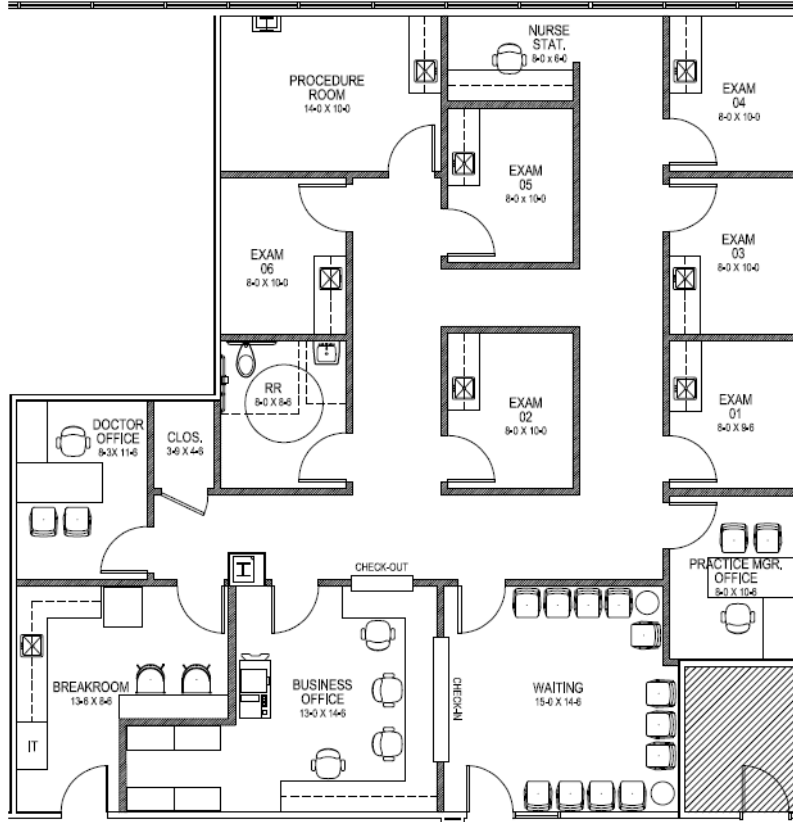

NORTHEAST MOB

2401 Terra Crossings Blvd

Suite 410 | 2,451 rsf

KEYPLAN

Tony Fluhr, SIOR, CCIM
Managing Director

502.429.9820 | tfluhr@ntsdevco.com

Mark Meredith, CCIM
Director of Commercial Leasing

502.429.9827 | mmeredith@ntsdevco.com