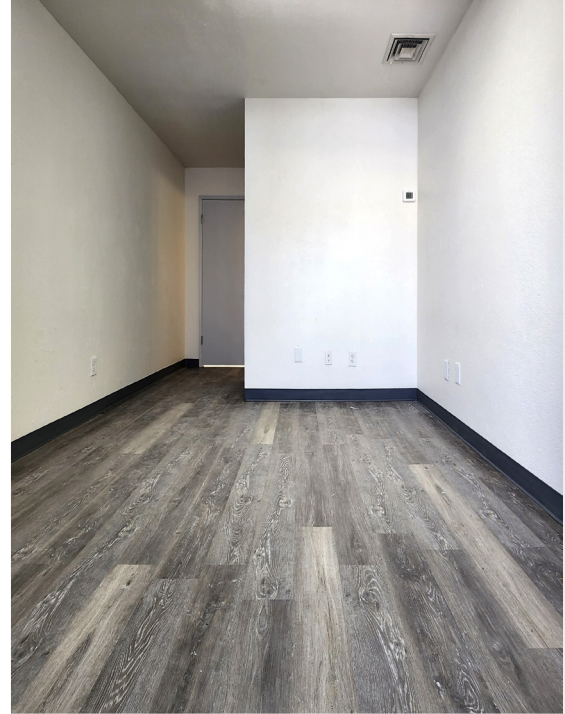

Tanya Tucker

Sales & Leasing

520.272.0012

tanya@citywidecre.com

2122 East Highland Avenue, Suite 225 • Phoenix, Arizona 85016 • 602.313.1000 • citywidecre.com