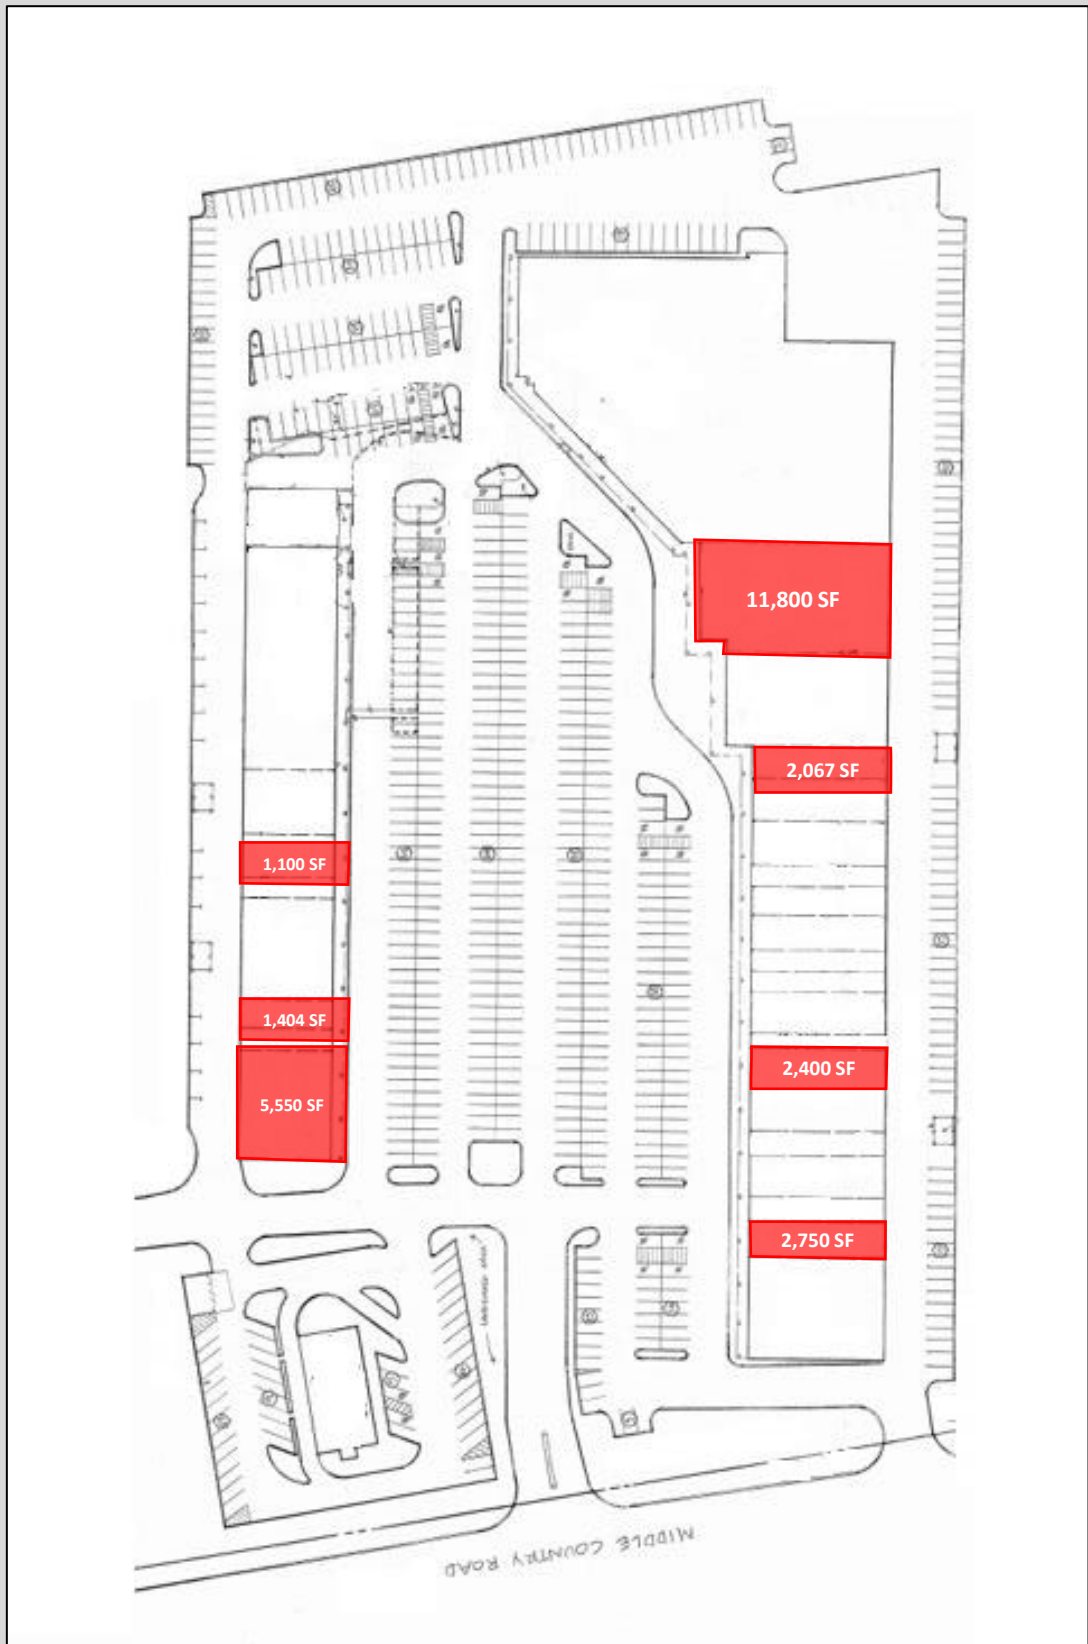

Units Available

All information is subject to errors, omissions, modification, and withdrawal.

Information is from sources deemed to be reliable but should not be relied upon without independent verification.