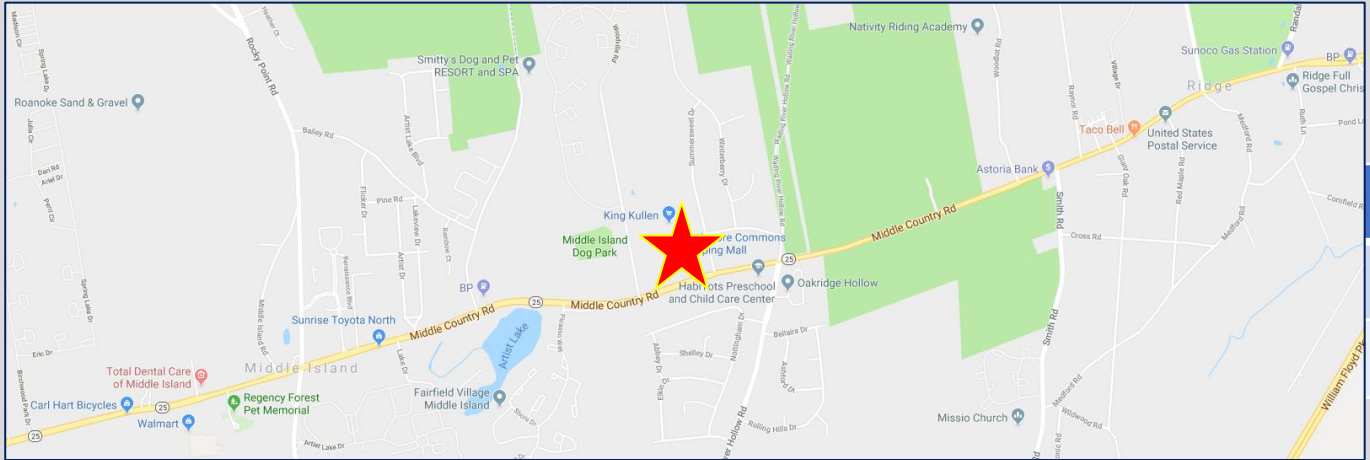

# Strathmore Commons Shopping Center 1245 Middle Country Road Middle Island, NY

Roger A. Delisle, Jr. CCIM  
Roger@islandassociates.com

## Retail Space Available

11,800 SF – 1,100 SF Spaces

5,550 SF End-Cap Space

**\*1,404 SF Space buildout currently a Drycleaner**

Price: \$18.00 SF/NNN (\$5.95) \*inline availabilities

**Located at busy signalized traffic light with great exposure just East of Rocky Point/Yaphank-Middle Country Road**

- ❖ Join McDonald's, Subway, King Kullen, Dollar Tree, T-Mobile, Lemon Tree, Carvel, Davita, Gold's Gym & More!
- ❖ Longwood, Coram & Ridge Schools all nearby with enrollments of over 8,350 students within 5 miles or less.
  - ❖ Restaurant Seating for 85+
  - ❖ Signalized Intersection w/ Dedicated Turn Lane.
  - ❖ Ample Parking, Signage
  - ❖ Sanitary Capacity in place for Medical Center Use
- ❖ 206' Frontage Middle Country Rd. & 100' Frontage just on Endcap space.