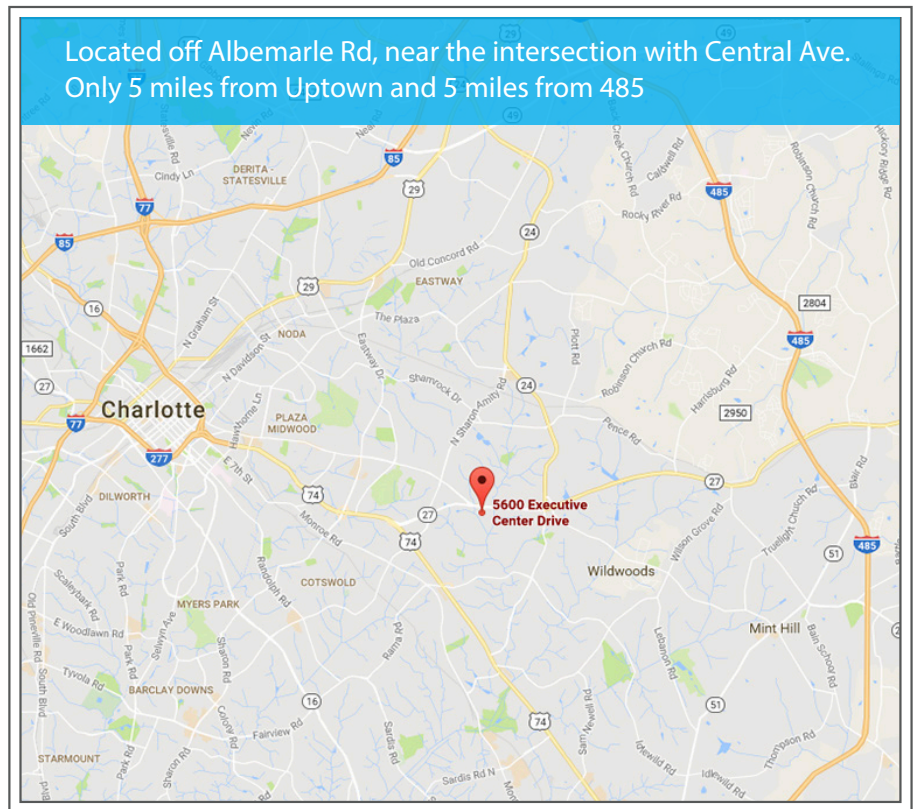

Office Space for Lease

CHARLOTTE EAST

5500-5855 Executive Center Drive
Charlotte, NC 28212

- Full service rates starting at \$16/sf, includes utilities, janitorial service, maintenance and trash collection
- Office suites available from 300sf to entire floors
- Full time, onsite property management and maintenance staff
- Excellent access to public transit
- Full-service cafe onsite (Karmale Cafe)
- Onsite YMCA with fitness classes; one-mile tree-lined sidewalk trail