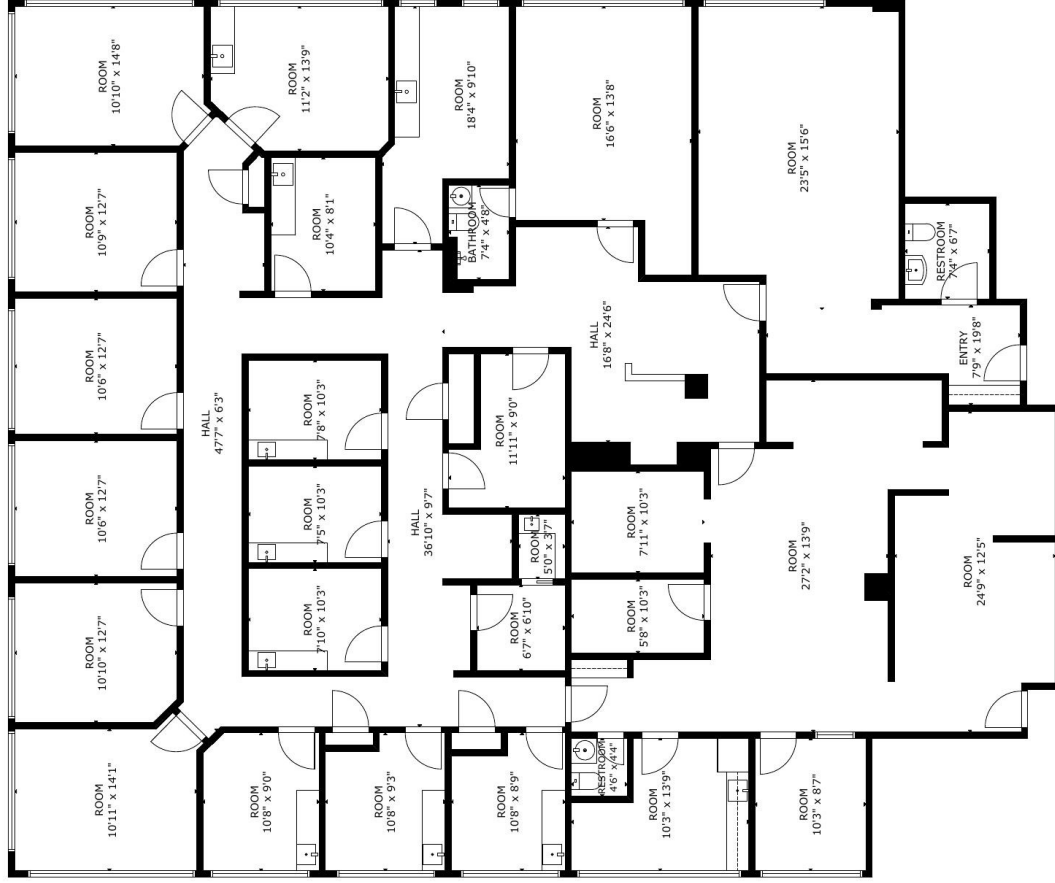

333 Old Hook Rd, Westwood, NJ 07675

GROSS INTERNAL AREA
TOTAL: 4,958 sq.ft
FLOOR 1: 4,958 sq.ft
THIS FLOOR PLAN IS PROVIDED FOR ILLUSTRATION PURPOSES ONLY WITH THE PERMISSION OF THE SELLER. ROOM POSITIONS AND DIMENSIONS ARE APPROXIMATE AND ARE NOT GUARANTEED TO BE EXACT OR TO SCALE. THE BUYER SHOULD CONFIRM MEASUREMENTS FOR ACCURACY