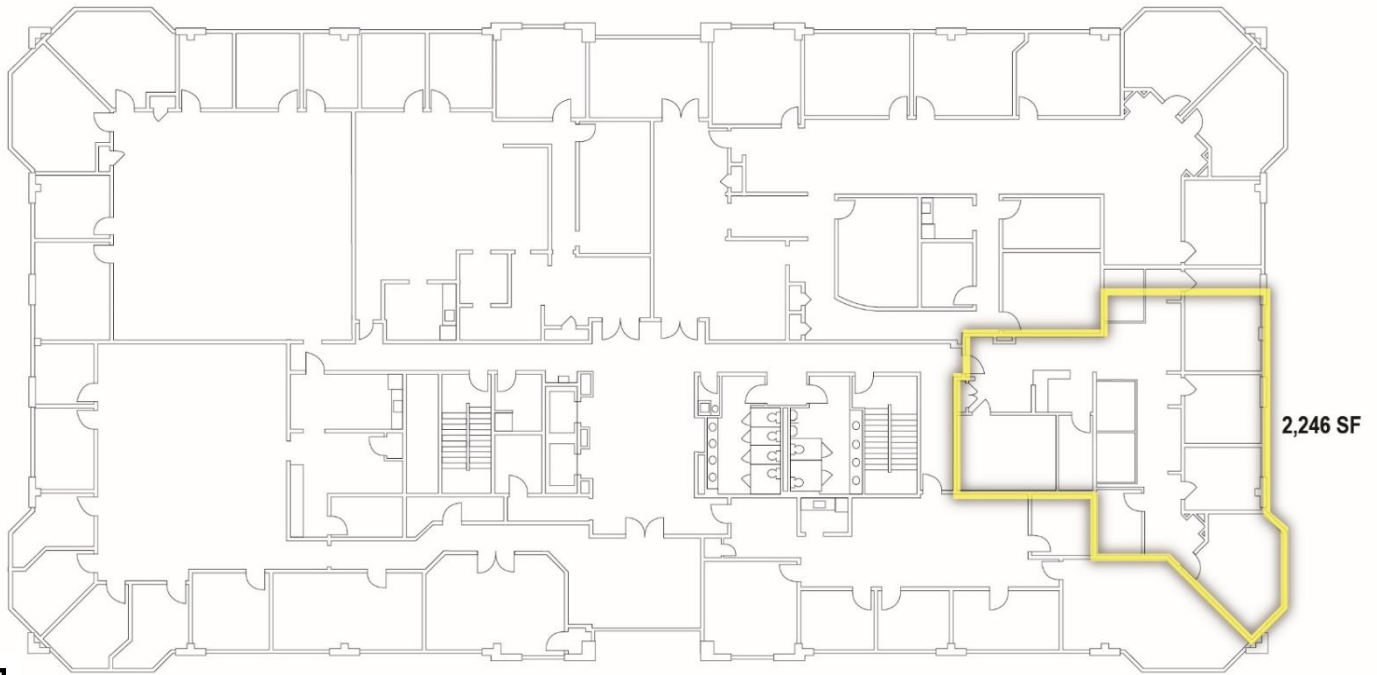

For Lease

19,040 SF - Building 1

Medical / Office Space

731 Alexander Road Princeton, NJ 08540

Building 1

Scan for
Matterport
3D Tour

2nd Floor | 2,246 SF

15,754 SF

3rd Floor | 16,794 SF

Scan for
Matterport
3D Tour

731 Alexander Road Princeton, NJ 08540

Building 2

For Lease

26,225 SF - Building 2
Medical / Office Space

1st Floor | 15,000 SF

2nd Floor | 11,225 SF

Scan for
Matterport
3D Tour