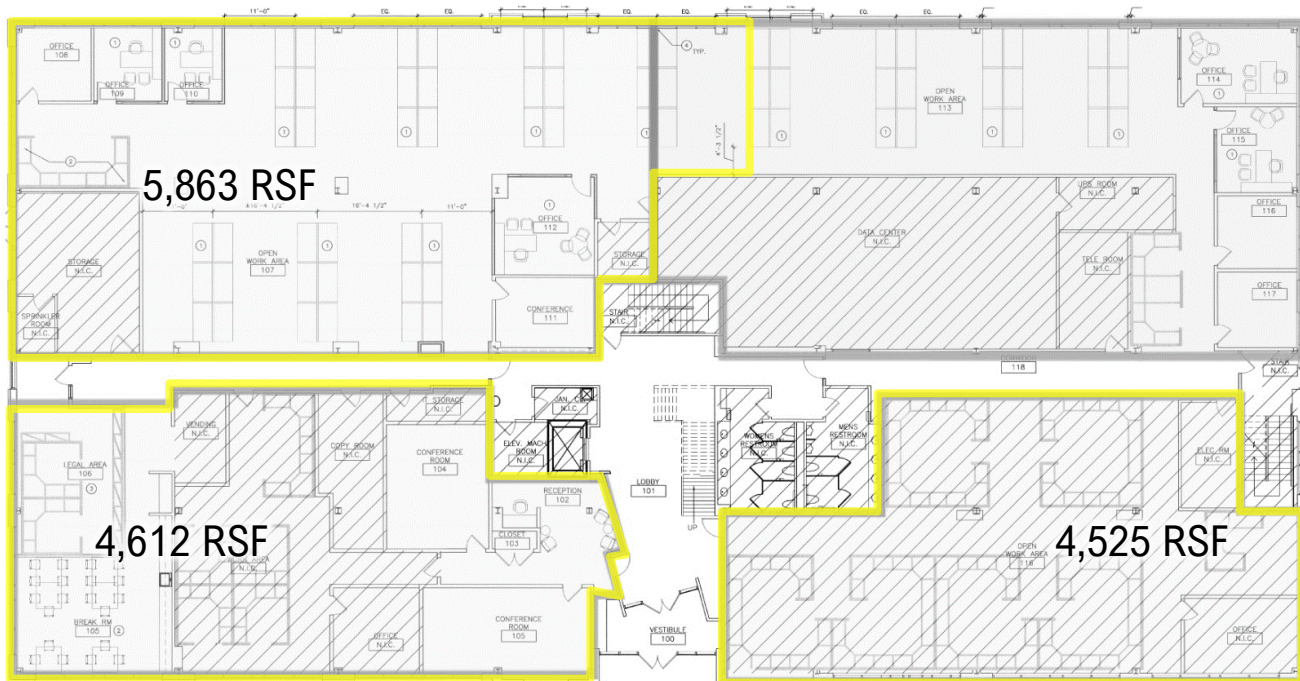

3rd Floor | 16,794 SF

Scan for
Matterport
3D Tour

731 Alexander Road Princeton, NJ 08540

Building 2

For Lease

26,225 SF - Building 2
Medical / Office Space

1st Floor | 15,000 SF

2nd Floor | 11,225 SF

Scan for
Matterport
3D Tour