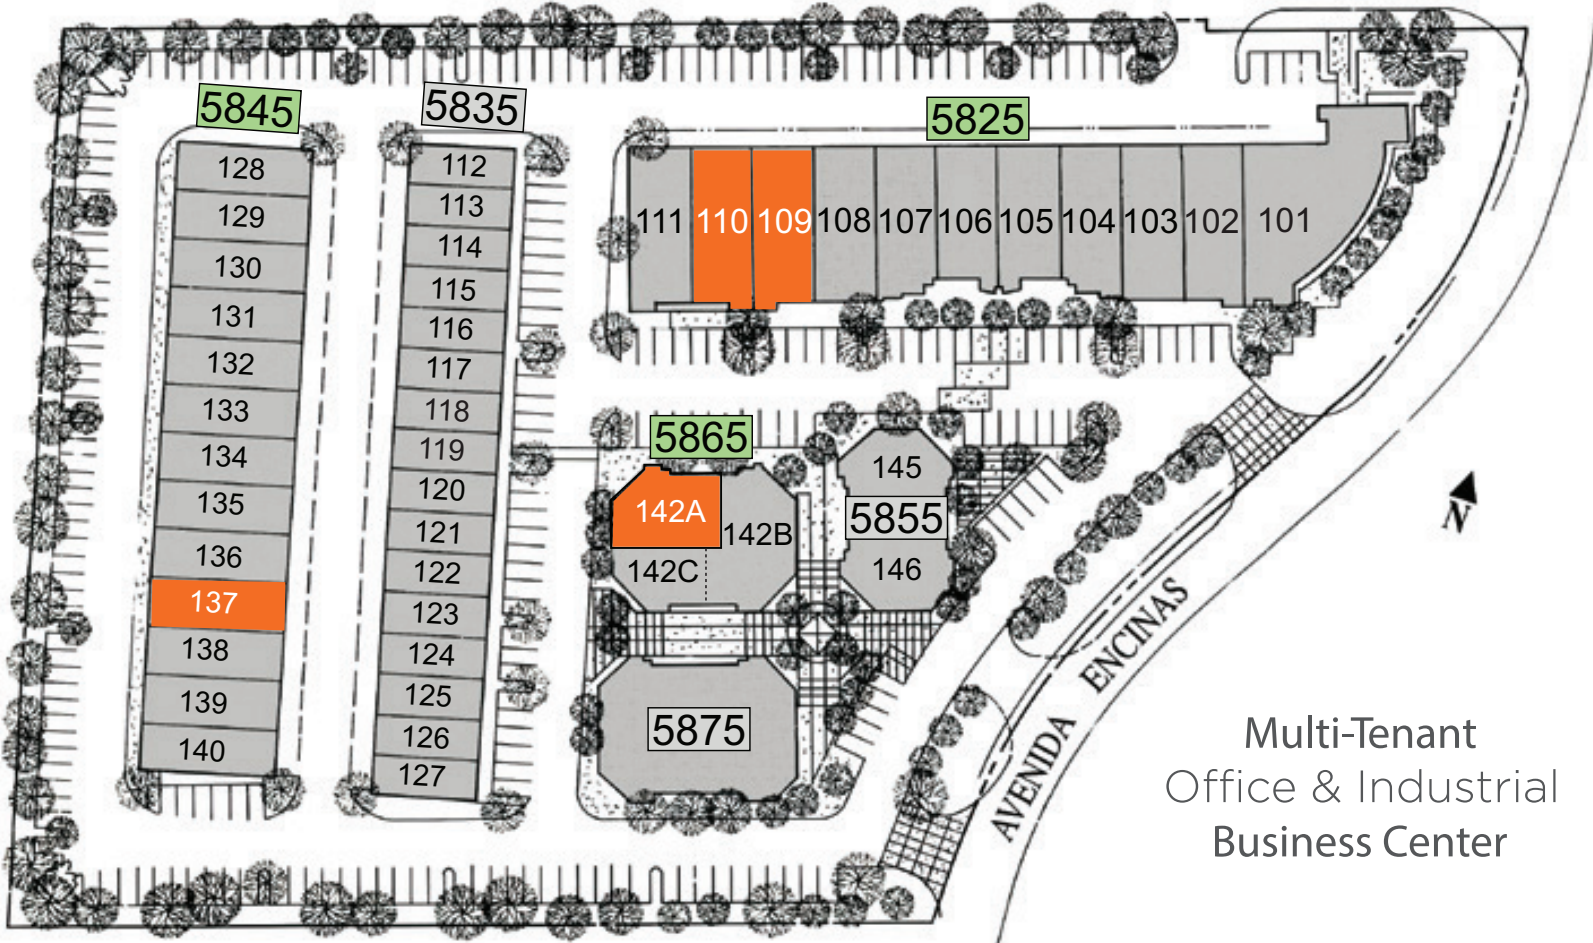

Available Units

Multi-Tenant
Office & Industrial
Business Center

Each flex unit will be charged \$0.12 per square foot per month CAM charge. Prices are subject to change without notice.

BLDG	SUITE	SF	OFFICE	RENT (PSF)	AVAILABLE
5825	109	2,420	Reception, 1 private office, restroom and showroom	\$2.35 PSF + CAM	NOW
5825	110	2,420	Reception, 2 offices, restroom and warehouse	\$2.35 PSF + CAM	NOW
5845	137	1,595	Reception, 2 offices, restroom, kitchen and warehouse	\$2.35 PSF + CAM	NOW
5865	142A	1,991	Reception, 4 offices, pen areas, work room and common restroom	\$2.45 + U	NOW

PACIFIC POINT BUSINESS CENTER

5825–5875 Avenida Encinas | Carlsbad, CA 92008

FOR LEASE

5825 Avenida Encinas | Suite 110

Approx. 2,420 SF

5825 Avenida Encinas | Suite 109

Approx. 2,420 SF

PACIFIC POINT BUSINESS CENTER

5825–5875 Avenida Encinas | Carlsbad, CA 92008

FOR LEASE

5845 Avenida Encinas | Suite 137

Approx. 1,595 SF
40% Office (638 SF)

PACIFIC POINT BUSINESS CENTER

5825–5875 Avenida Encinas | Carlsbad, CA 92008

FOR LEASE