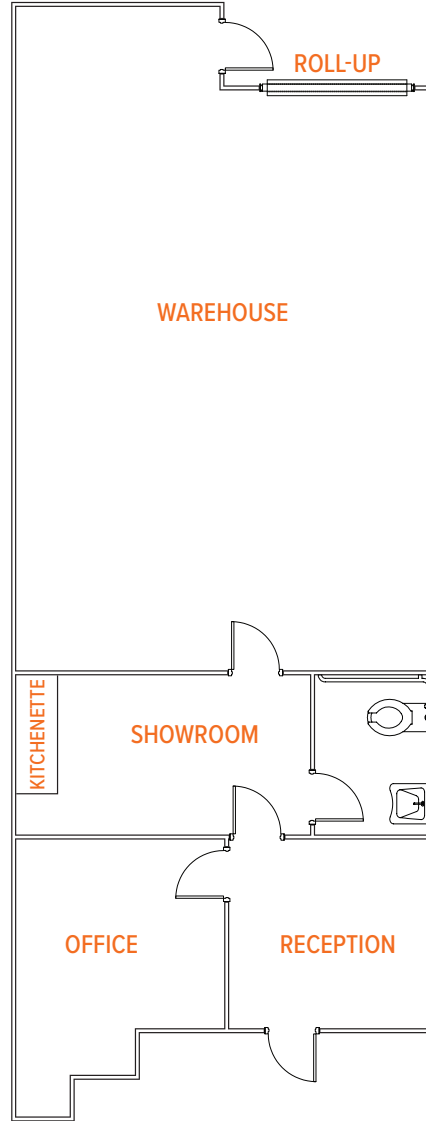

Available Units

Multi-Tenant
Office & Industrial
Business Center

Each flex unit will be charged \$0.12 per square foot per month CAM charge. Prices are subject to change without notice.

BLDG	SUITE	SF	OFFICE	RENT (PSF)	AVAILABLE
5825	109	2,420	Reception, 1 private office, restroom and showroom	\$2.35 PSF + CAM	NOW
5825	110	2,420	Reception, 2 offices, restroom and warehouse	\$2.35 PSF + CAM	NOW
5845	137	1,595	Reception, 2 offices, restroom, kitchen and warehouse	\$2.35 PSF + CAM	NOW
5865	142A	1,991	Reception, 4 offices, pen areas, work room and common restroom	\$2.45 + U	NOW

PACIFIC POINT BUSINESS CENTER

5825–5875 Avenida Encinas | Carlsbad, CA 92008

FOR LEASE

5825 Avenida Encinas | Suite 110

Approx. 2,420 SF

5825 Avenida Encinas | Suite 109

Approx. 2,420 SF

PACIFIC POINT BUSINESS CENTER

5825–5875 Avenida Encinas | Carlsbad, CA 92008

FOR LEASE

5845 Avenida Encinas | Suite 137

Approx. 1,595 SF
40% Office (638 SF)

PACIFIC POINT BUSINESS CENTER

5825–5875 Avenida Encinas | Carlsbad, CA 92008

FOR LEASE