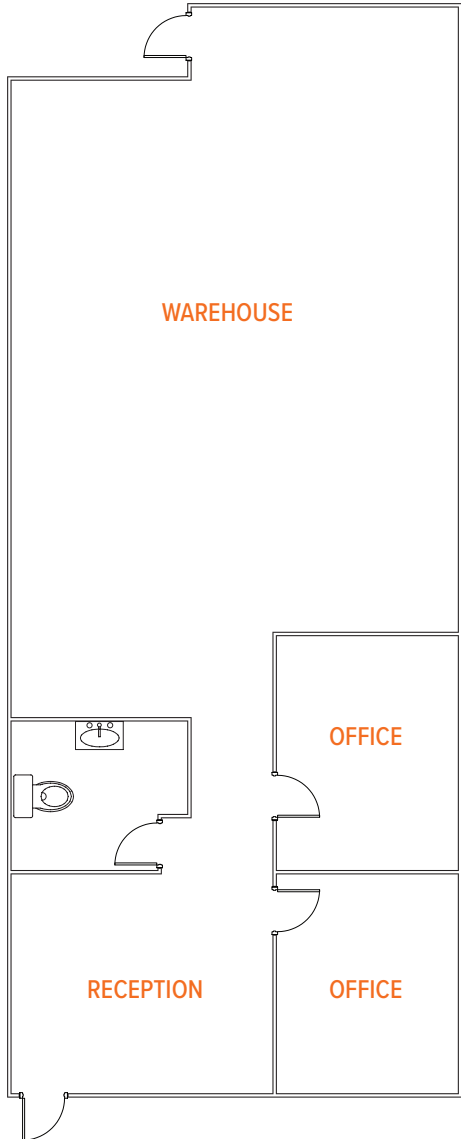

Available Units

Multi-Tenant
Office & Industrial
Business Center

Each flex unit will be charged \$0.12 per square foot per month CAM charge. Prices are subject to change without notice.

BLDG	SUITE	SF	OFFICE	RENT (PSF)	AVAILABLE
5825	109	2,420	Reception, 1 private office, restroom and showroom	\$2.35 PSF + CAM	NOW
5825	110	2,420	Reception, 2 offices, restroom and warehouse	\$2.35 PSF + CAM	NOW
5845	137	1,595	Reception, 2 offices, restroom, kitchen and warehouse	\$2.35 PSF + CAM	NOW
5865	142A	1,991	Reception, 4 offices, pen areas, work room and common restroom	\$2.45 + U	NOW

PACIFIC POINT BUSINESS CENTER

5825–5875 Avenida Encinas | Carlsbad, CA 92008

FOR LEASE

5825 Avenida Encinas | Suite 110

Approx. 2,420 SF

5825 Avenida Encinas | Suite 109

Approx. 2,420 SF

PACIFIC POINT BUSINESS CENTER