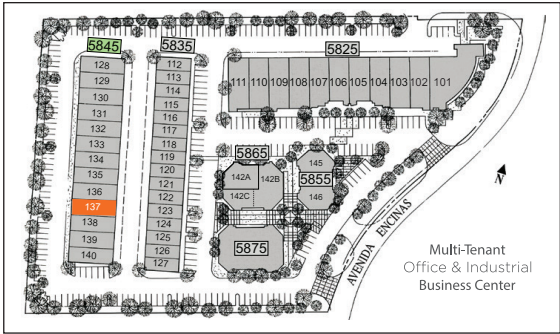

Available Units

Multi-Tenant
Office & Industrial
Business Center

Each flex unit will be charged \$0.12 per square foot per month CAM charge. Prices are subject to change without notice.

BLDG	SUITE	SF	OFFICE	RENT (PSF)	AVAILABLE
5825	109	2,420	Reception, 1 private office, restroom and showroom	\$2.35 PSF + CAM	NOW
5825	110	2,420	Reception, 2 offices, restroom and warehouse	\$2.35 PSF + CAM	NOW
5845	137	1,595	Reception, 2 offices, restroom, kitchen and warehouse	\$2.35 PSF + CAM	NOW
5865	142A	1,991	Reception, 4 offices, pen areas, work room and common restroom	\$2.45 + U	NOW

PACIFIC POINT BUSINESS CENTER

5825–5875 Avenida Encinas | Carlsbad, CA 92008

FOR LEASE

5825 Avenida Encinas | Suite 110

Approx. 2,420 SF

5825 Avenida Encinas | Suite 109

Approx. 2,420 SF

PACIFIC POINT BUSINESS CENTER

5825–5875 Avenida Encinas | Carlsbad, CA 92008

FOR LEASE

5845 Avenida Encinas | Suite 137

Approx. 1,595 SF
40% Office (638 SF)

PACIFIC POINT BUSINESS CENTER

5825–5875 Avenida Encinas | Carlsbad, CA 92008

FOR LEASE

5865 Avenida Encinas | Suite 142A

Approx. 1,991 SF

COMMON AREA

PACIFIC POINT BUSINESS CENTER

5825-5875 Avenida Encinas | Carlsbad, CA 92008

AERIAL VIEW

McCLELLAN-PALOMAR
AIRPORT

SAN DIEGO FWY