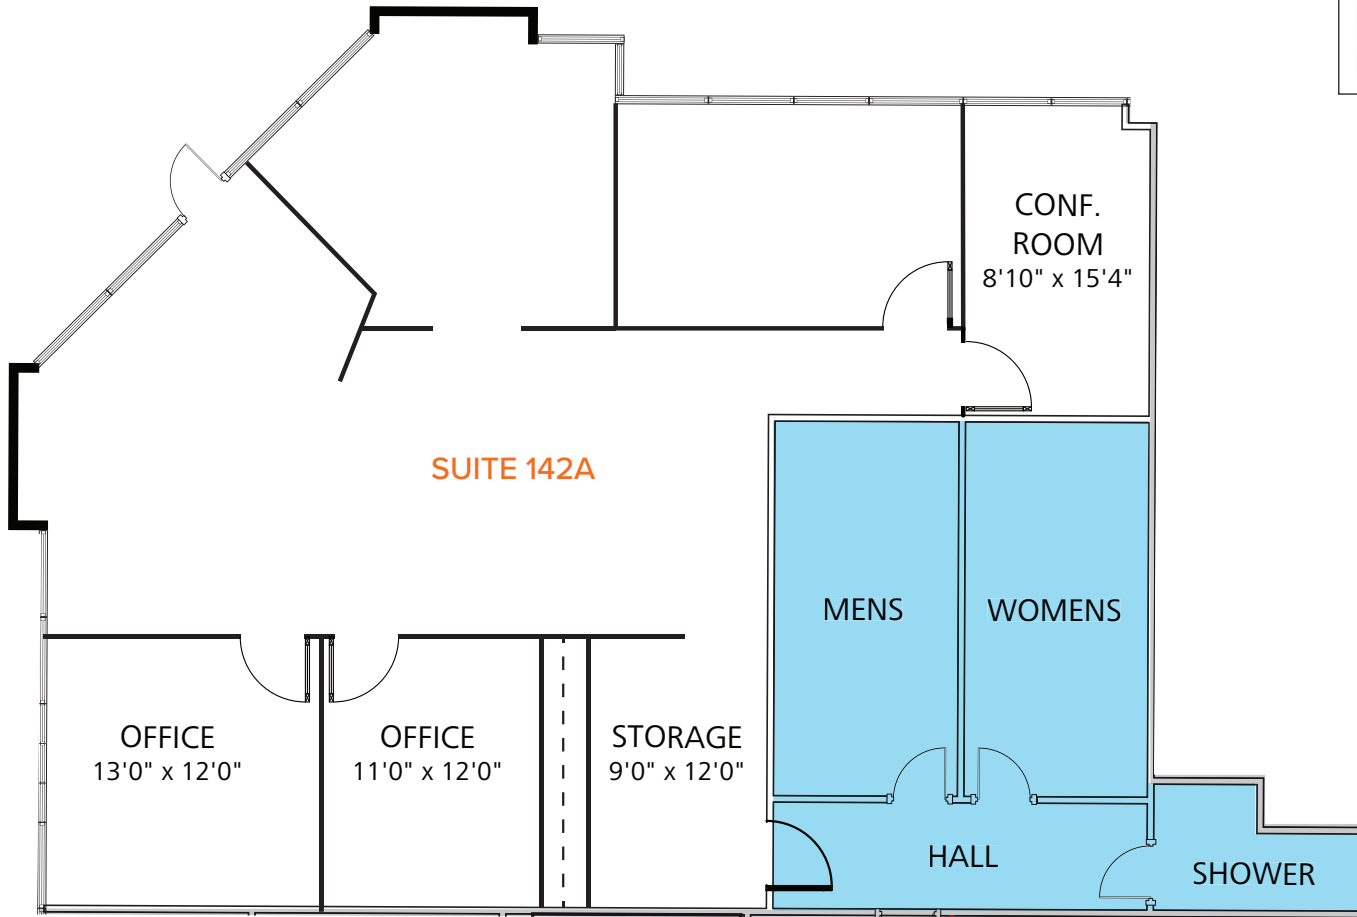

PACIFIC POINT BUSINESS CENTER

5825–5875 Avenida Encinas | Carlsbad, CA 92008

FOR LEASE

5825 Avenida Encinas | Suite 110

Approx. 2,420 SF

5825 Avenida Encinas | Suite 109

Approx. 2,420 SF

PACIFIC POINT BUSINESS CENTER

5825–5875 Avenida Encinas | Carlsbad, CA 92008

FOR LEASE

5845 Avenida Encinas | Suite 137

Approx. 1,595 SF
40% Office (638 SF)

PACIFIC POINT BUSINESS CENTER

5825–5875 Avenida Encinas | Carlsbad, CA 92008

FOR LEASE

5865 Avenida Encinas | Suite 142A

Approx. 1,991 SF

COMMON AREA

PACIFIC POINT BUSINESS CENTER

5825-5875 Avenida Encinas | Carlsbad, CA 92008

AERIAL VIEW

McCLELLAN-PALOMAR
AIRPORT

SAN DIEGO FWY