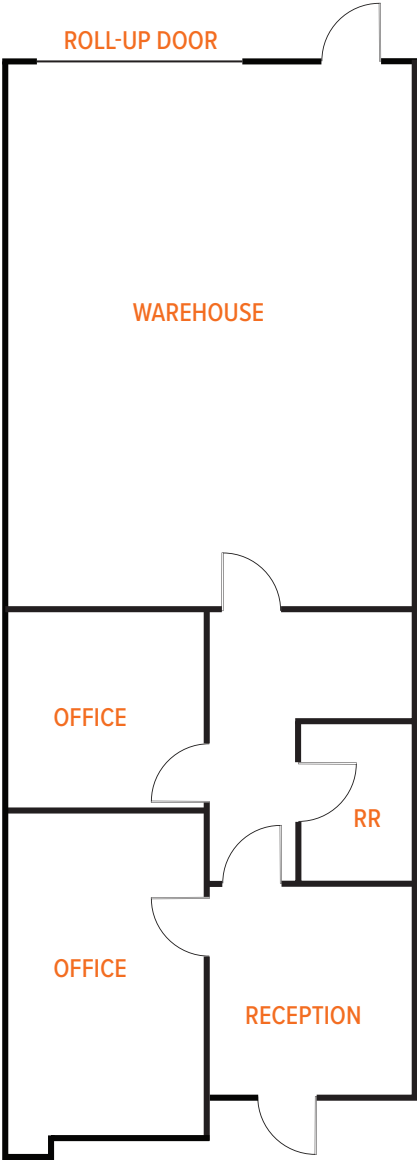

Available Units

Multi-Tenant
Office & Industrial
Business Center

Each flex unit will be charged \$0.12 per square foot per month CAM charge. Prices are subject to change without notice.

BLDG	SUITE	SF	OFFICE	RENT (PSF)	AVAILABLE
5825	109	2,420	Reception, 1 private office, restroom and showroom	\$2.35 PSF + CAM	NOW
5825	110	2,420	Reception, 2 offices, restroom and warehouse	\$2.35 PSF + CAM	NOW
5845	137	1,595	Reception, 2 offices, restroom, kitchen and warehouse	\$2.35 PSF + CAM	NOW
5865	142A	1,991	Reception, 4 offices, pen areas, work room and common restroom	\$2.45 + U	NOW

PACIFIC POINT BUSINESS CENTER

5825–5875 Avenida Encinas | Carlsbad, CA 92008

FOR LEASE

5825 Avenida Encinas | Suite 110

Approx. 2,420 SF

5825 Avenida Encinas | Suite 109

Approx. 2,420 SF

PACIFIC POINT BUSINESS CENTER

5825–5875 Avenida Encinas | Carlsbad, CA 92008

FOR LEASE

5845 Avenida Encinas | Suite 137

Approx. 1,595 SF
40% Office (638 SF)

PACIFIC POINT BUSINESS CENTER

5825–5875 Avenida Encinas | Carlsbad, CA 92008

FOR LEASE