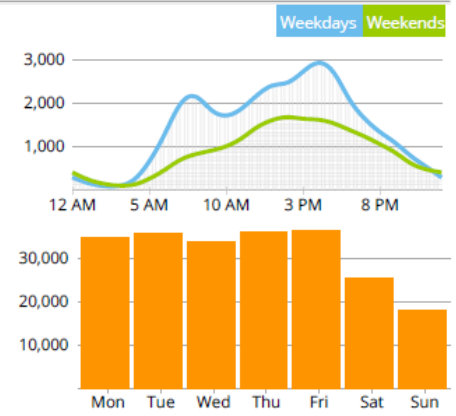

31,746
Typical Day

41,255
Fri, Apr 13 - Busiest Day

36,530
Friday Average

221,349
Typical Week

242,361
Peak Week Beginning Sun, Apr 8

2,603,171
Total Visitors

Average Daily Activity

Hours	%	Total
5am - 11am	22%	6,884
11am - 5pm	38%	12,064
5pm - 11pm	34%	10,795
11pm - 5am	6%	2,003

Totals

Week beginning Sun, Jan 21	160,670
Week beginning Sun, Jan 28	217,714
Week beginning Sun, Feb 4	214,741
Week beginning Sun, Feb 11	219,179
Week beginning Sun, Feb 18	209,510
Week beginning Sun, Feb 25	219,452
Week beginning Sun, Mar 4	216,389
Week beginning Sun, Mar 11	235,333
Week beginning Sun, Mar 18	218,022
Week beginning Sun, Mar 25	236,256
Week beginning Sun, Apr 1	213,544
Week beginning Sun, Apr 8	242,361