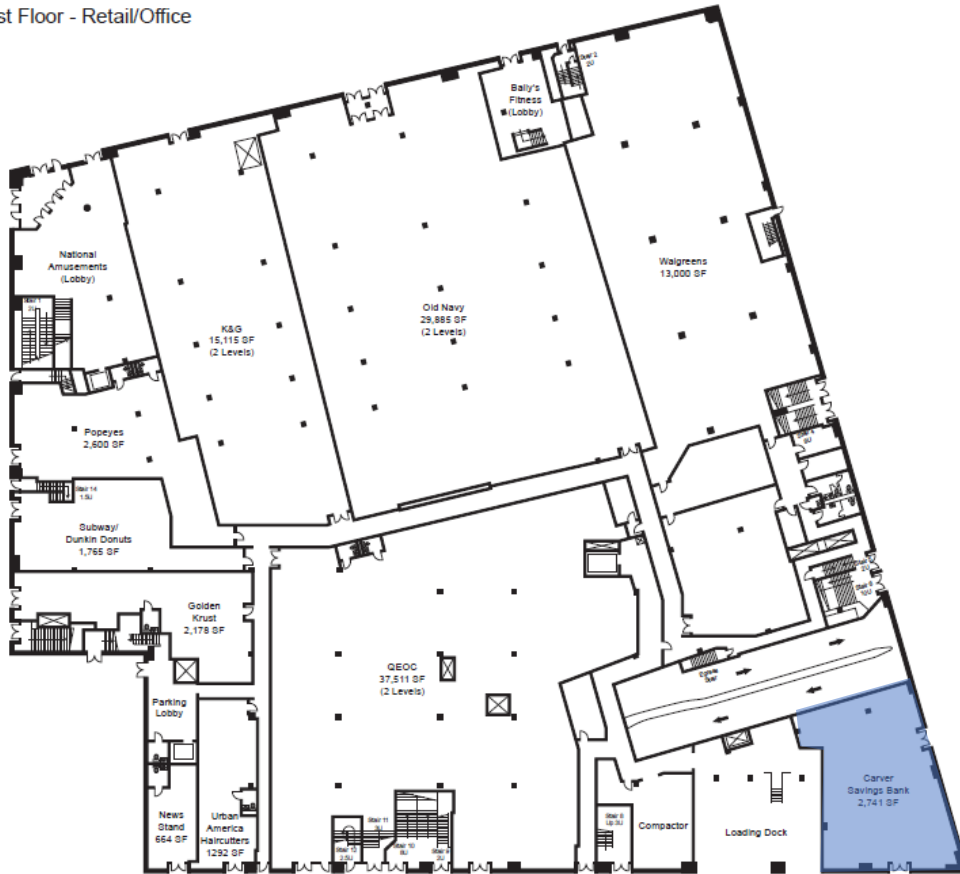

2nd Floor - Retail/Office

JAMAICA CENTER QUEENS, NY

1st Floor - Retail/Office