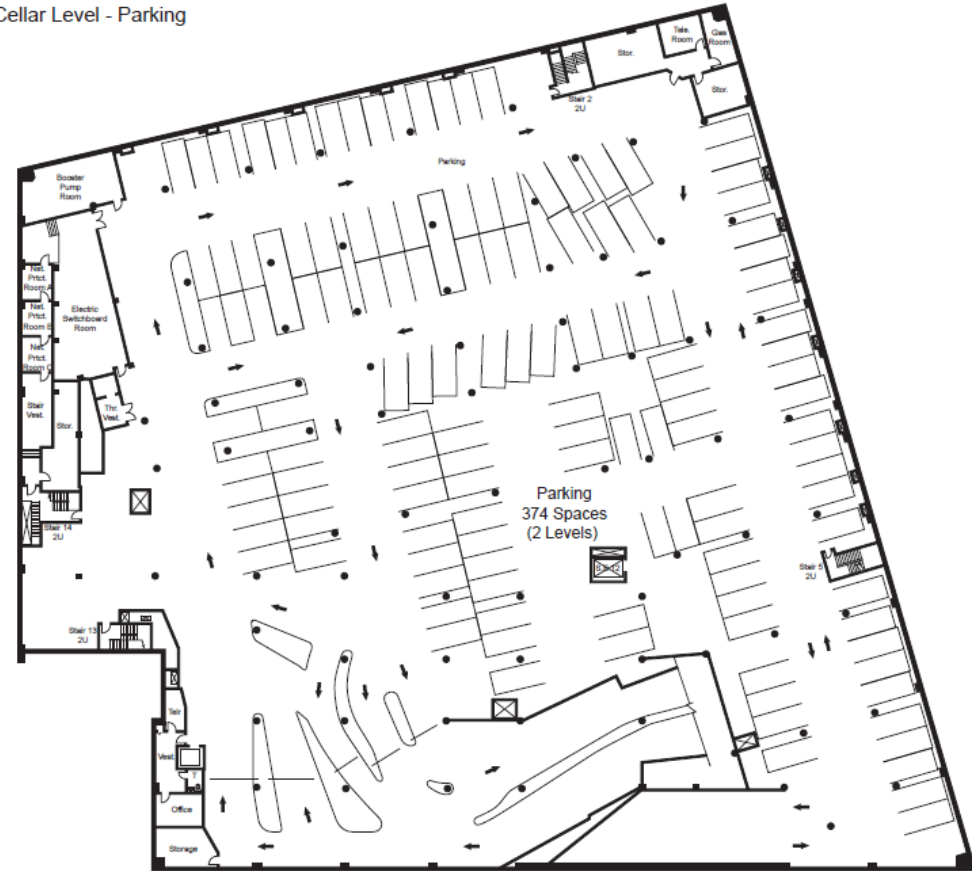

Cellar Level - Parking

Mattone Group Jamaica Co. LLC
College Point, NY 11356
718-353-5500