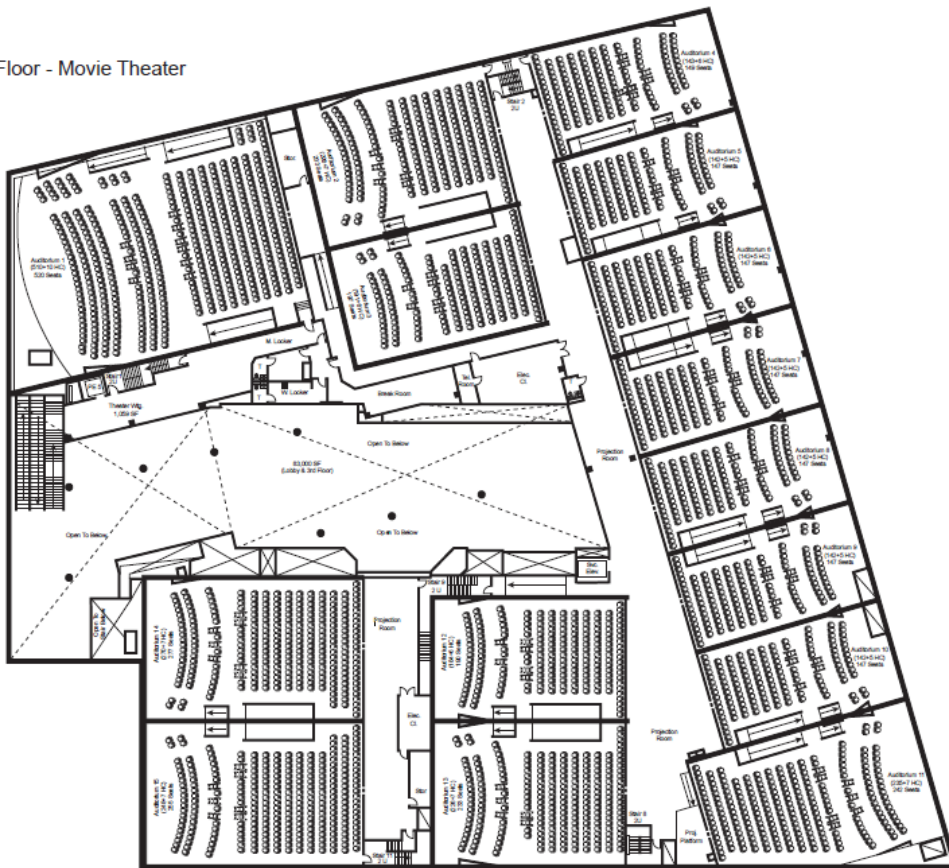

Mattone Group Jamaica Co. LLC
College Point, NY 11356
718-353-5500

JAMAICA CENTER QUEENS, NY

92-17 Parsons Blvd - Pedestrians

Mattone Group

92-17 Parsons Blvd

3rd Floor - Movie Theater

Jan 23, 2018 - Apr 14, 2018