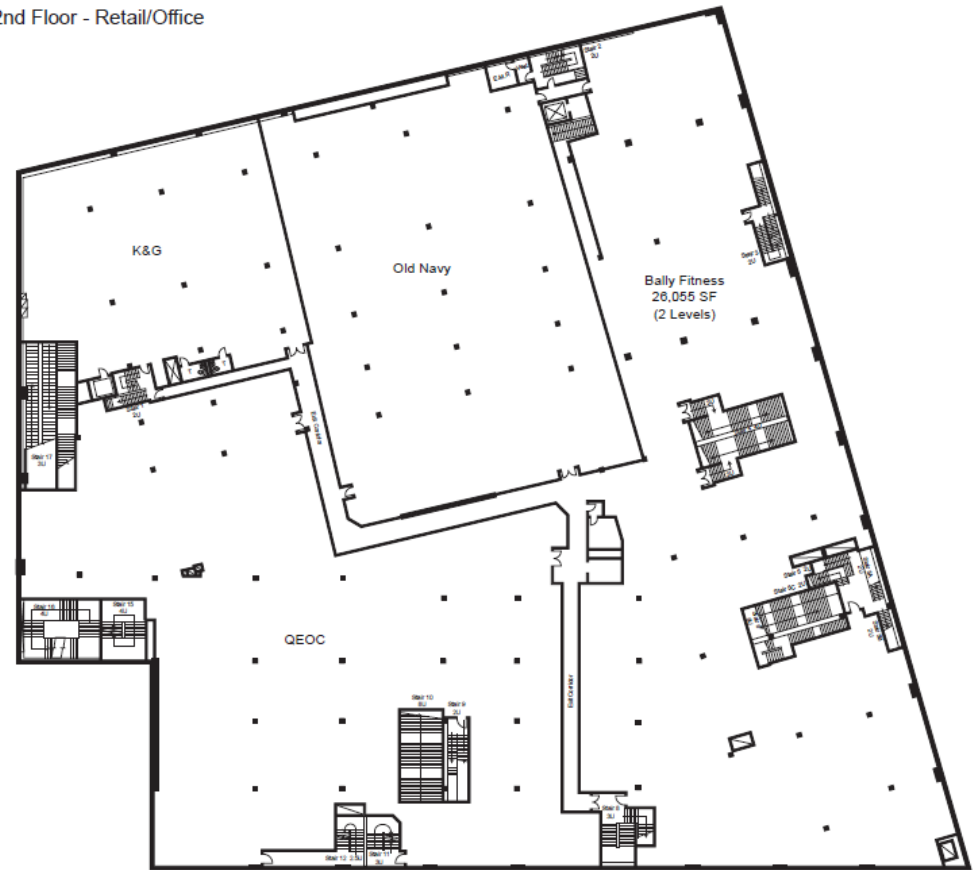

JAMAICA CENTER QUEENS, NY

Sub-Cellar Level - Parking

Cellar Level - Parking

Mattone Group Jamaica Co. LLC
College Point, NY 11356
718-353-5500

JAMAICA CENTER QUEENS, NY

1st Floor - Retail/Office

2nd Floor - Retail/Office