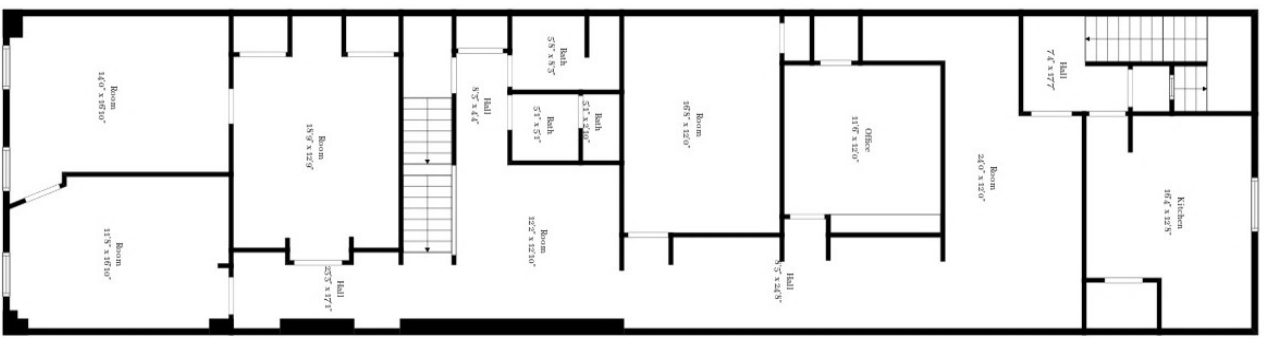

Floor 3

Estimated areas