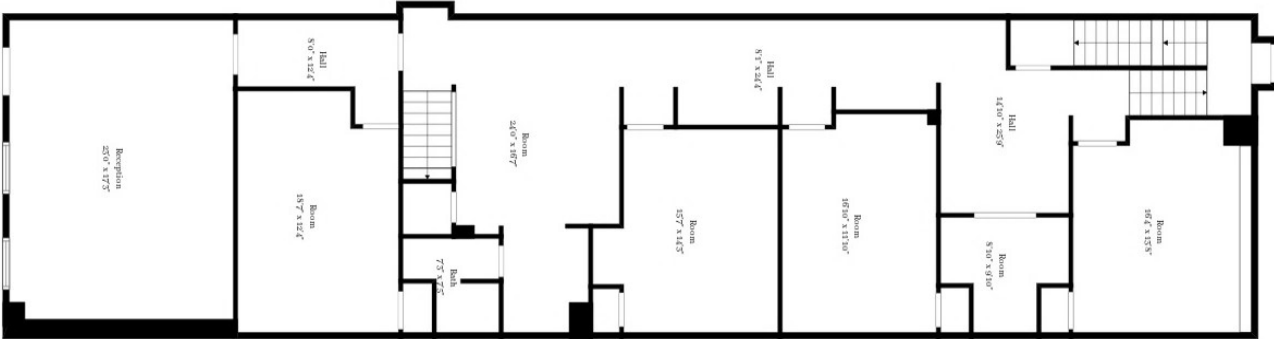

Floor 2

Estimated areas