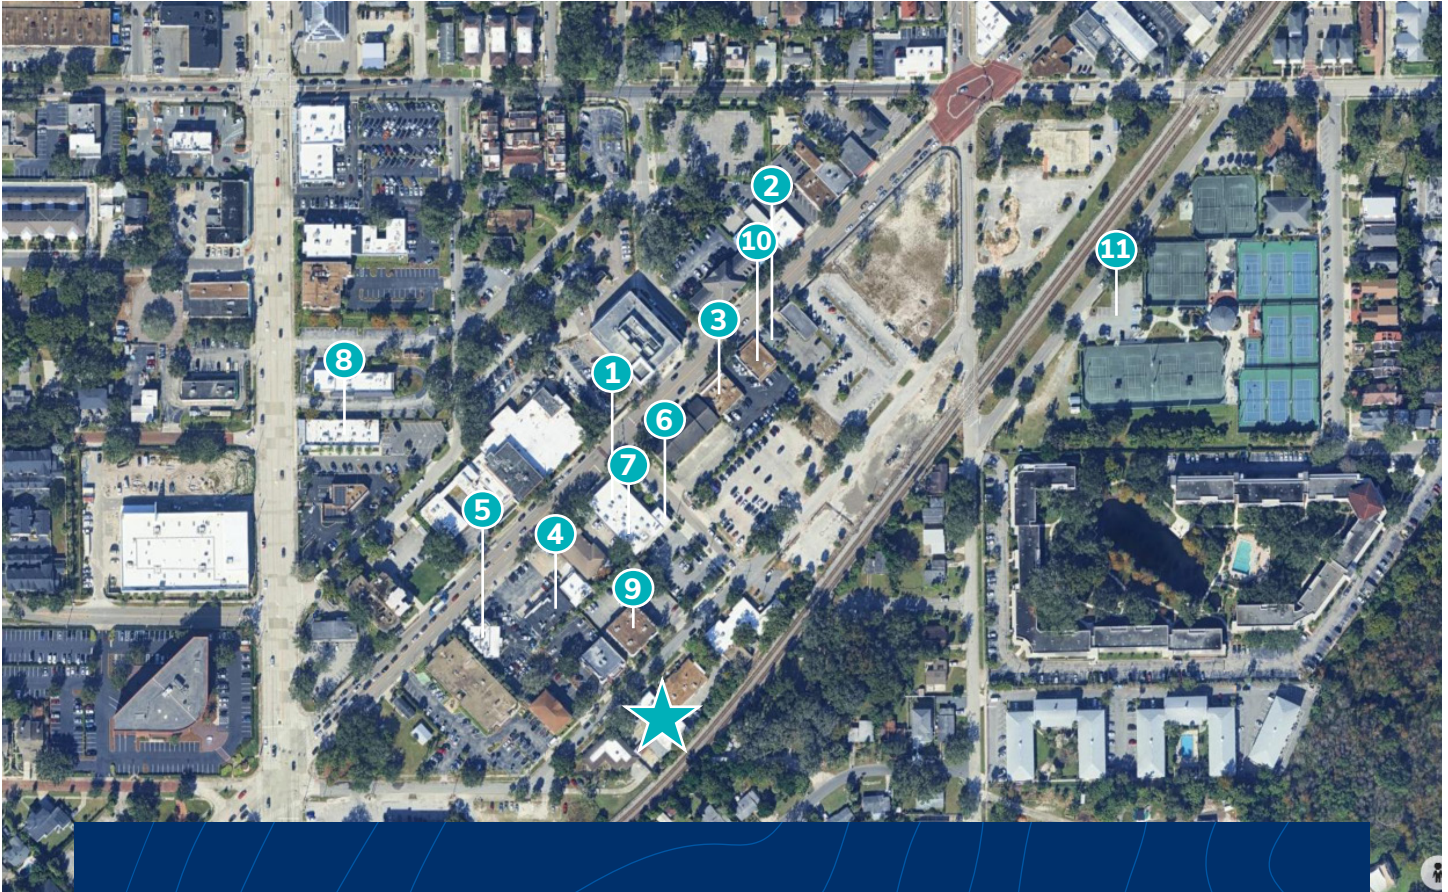

## Winter Park District Amenities

1. Foxtail Coffee
2. Buttermilk Bakery
3. Reel Fish Coastal Kitchen & Bar
4. Jeff's Bagel Run
5. Black Bean Deli
6. The Courtesy
7. Swine & Sons
8. Café Don Juan
9. Matworkz Pilates & Gyrotonic Studio
10. Club Pilates
11. Winter Park Tennis Center