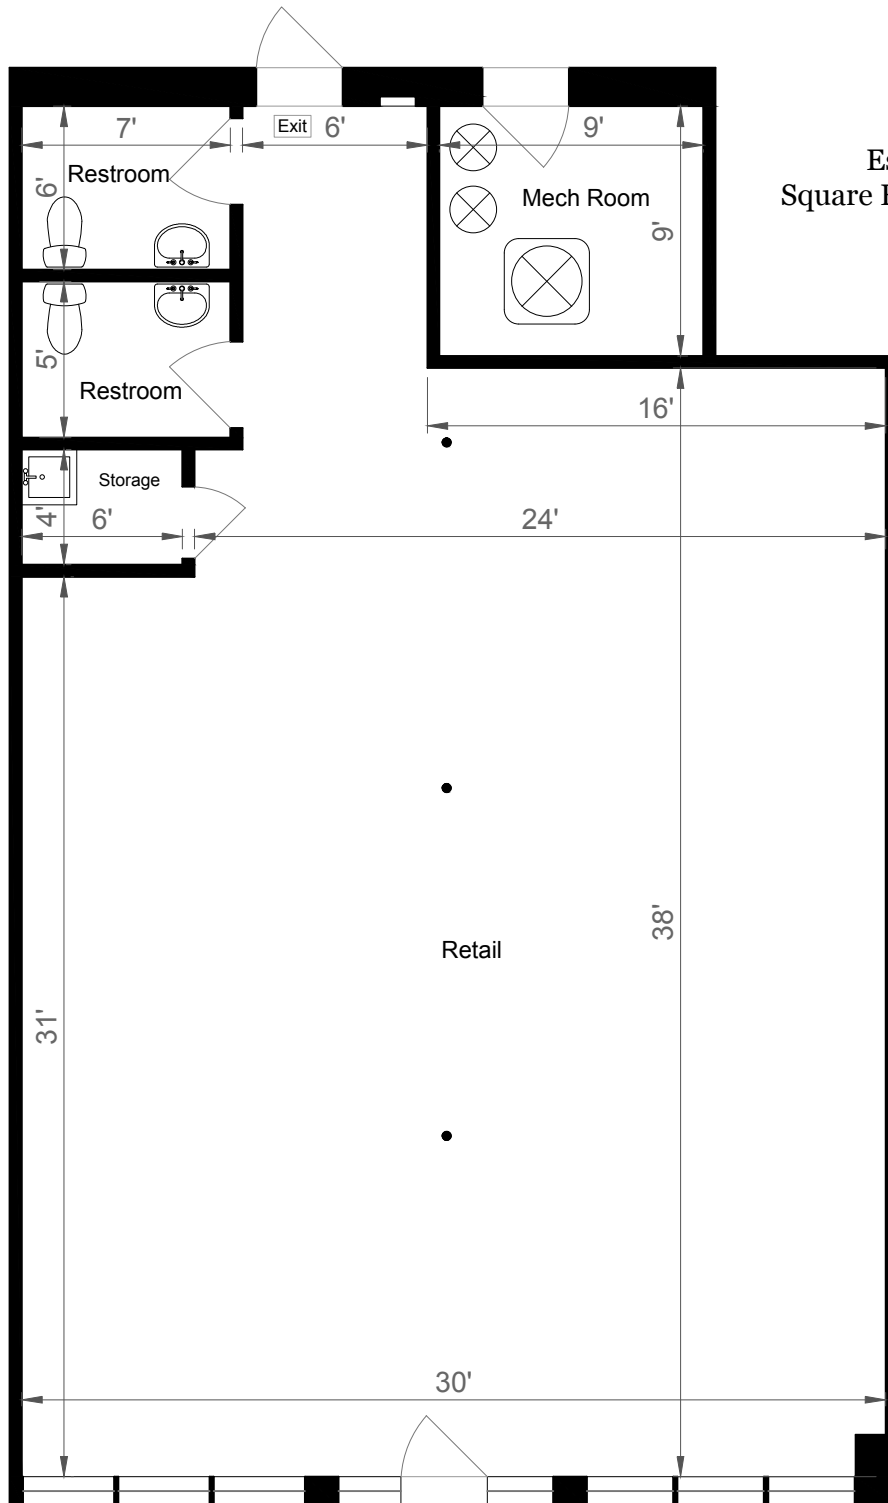

1702 W LAWRENCE AVENUE

CHICAGO, IL 60640

Estimated Total
Square Footage: 1,455 SQ FT

FLOOR PLAN