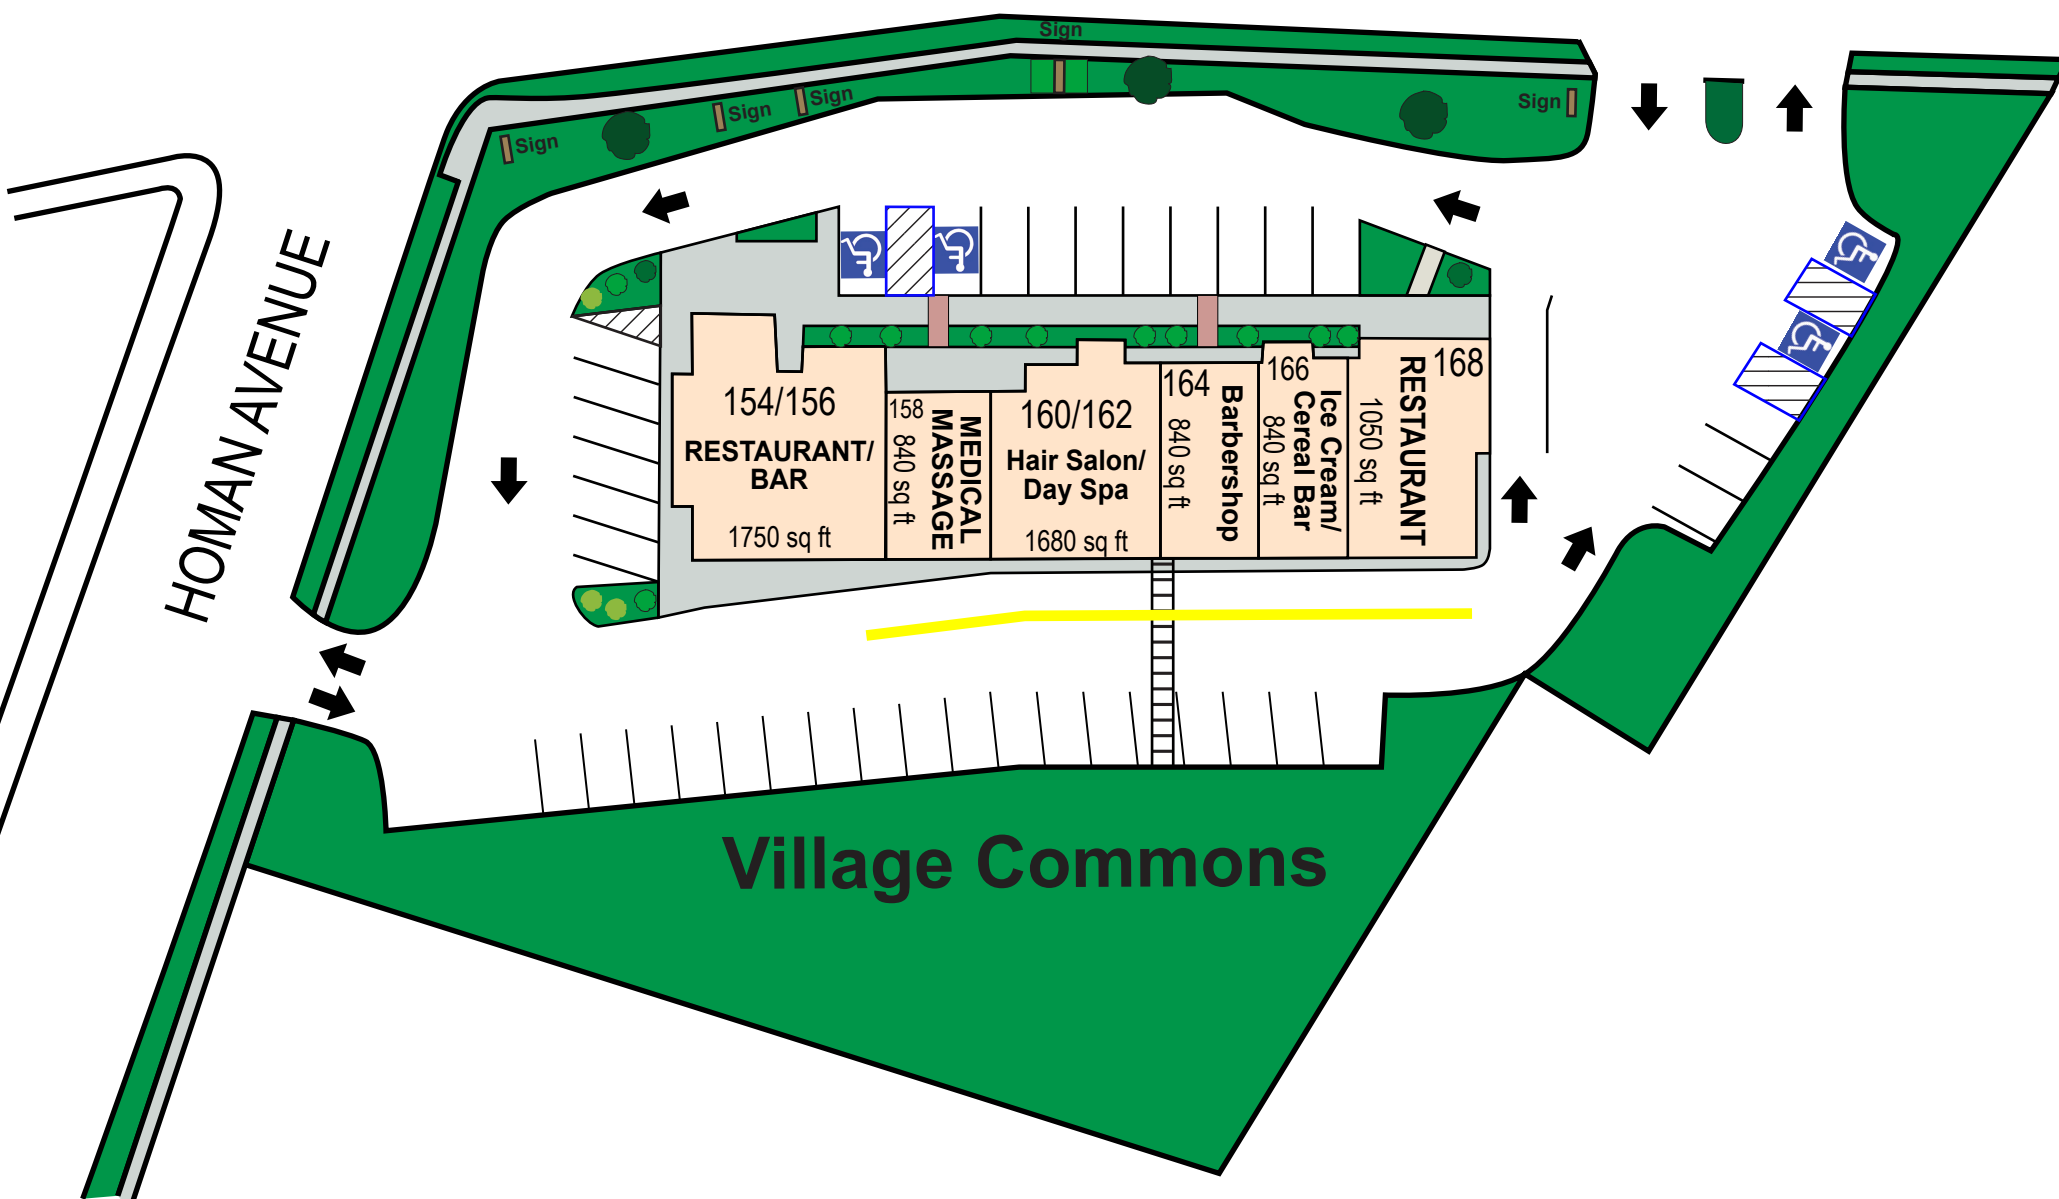

154-168 Montauk Highway  
Blue Point, NY 11715

RTE. 85 (MONTAUK HIGHWAY)

HOMAN AVENUE

Village Commons