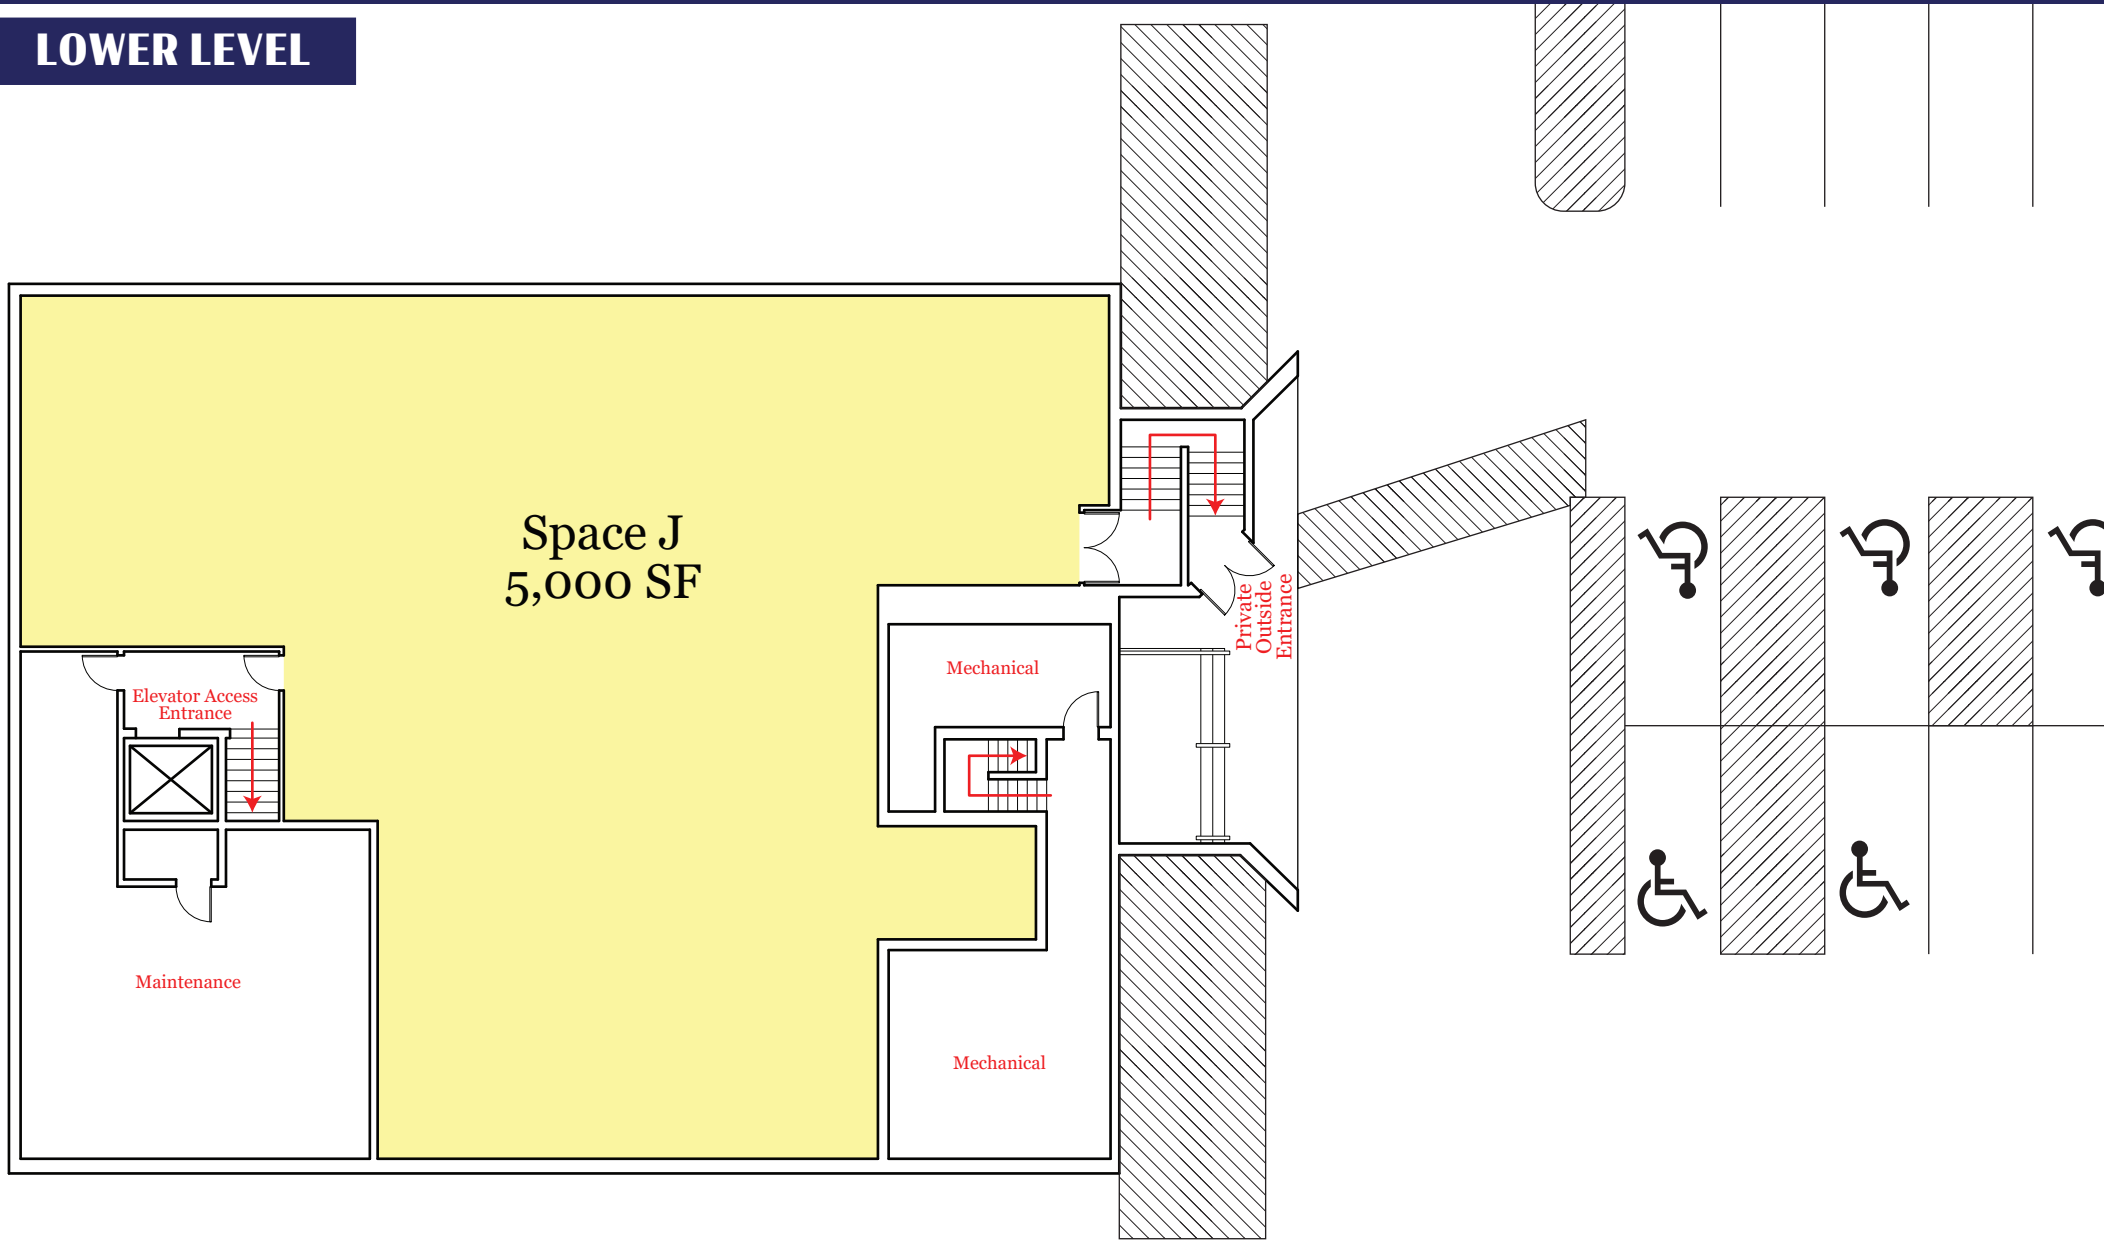

SUBURBAN SQUARE

25 Scotch Road | Ewing, NJ 08628

For Lease

LOWER LEVEL

SUBURBAN SQUARE

25 Scotch Road | Ewing, NJ 08628

For Lease

1st FLOOR

SUBURBAN SQUARE

25 Scotch Road | Ewing, NJ 08628

For Lease

2nd FLOOR