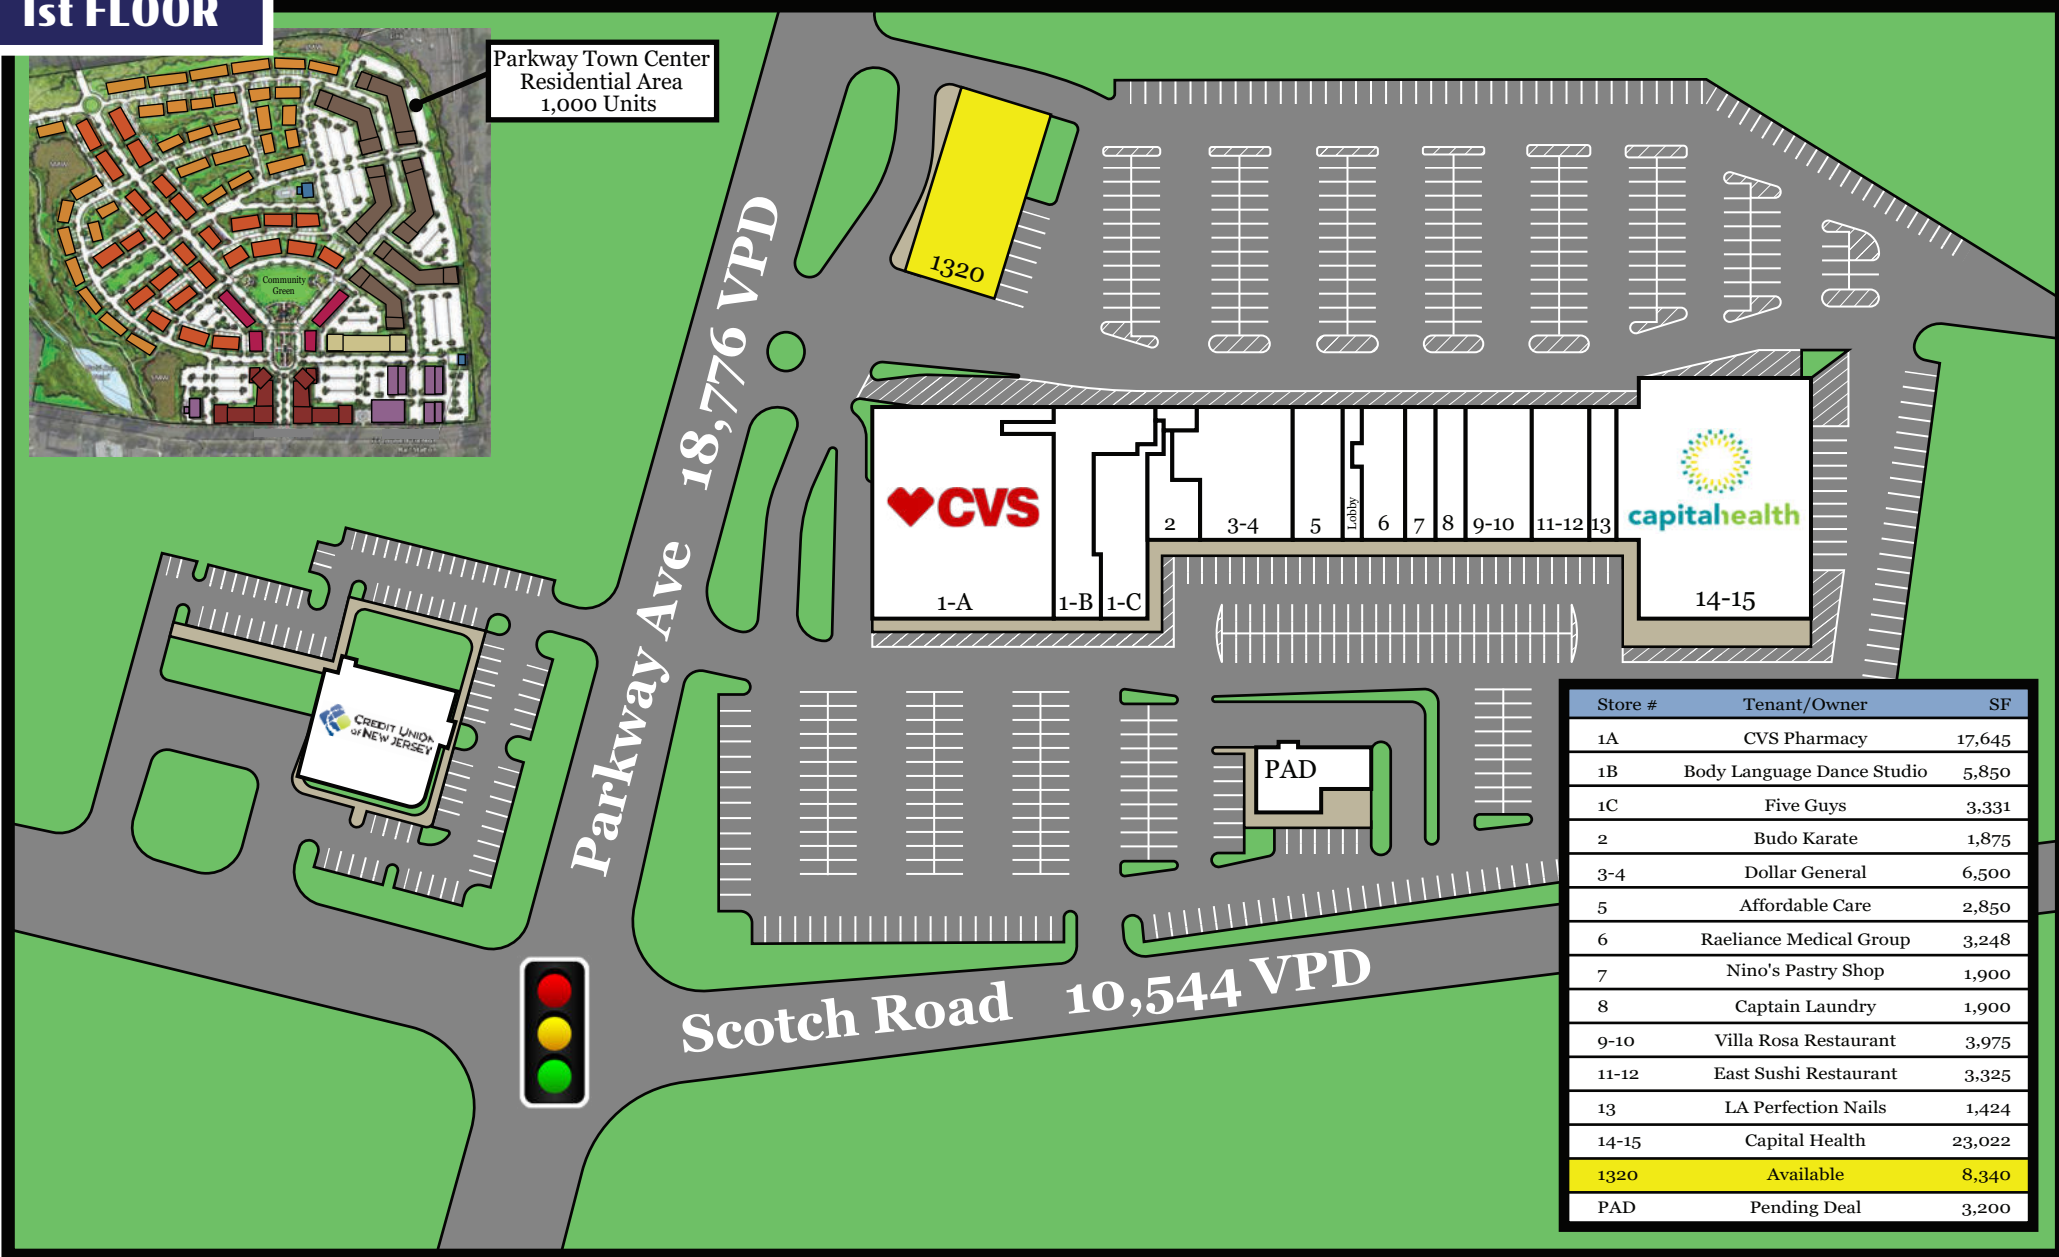

SUBURBAN SQUARE

25 Scotch Road | Ewing, NJ 08628

For Lease

LOWER LEVEL

SUBURBAN SQUARE

25 Scotch Road | Ewing, NJ 08628

For Lease

1st FLOOR

Parkway Town Center Residential Area
1,000 Units

Store #	Tenant/Owner	SF
1A	CVS Pharmacy	17,645
1B	Body Language Dance Studio	5,850
1C	Five Guys	3,331
2	Budo Karate	1,875
3-4	Dollar General	6,500
5	Affordable Care	2,850
6	Raeliance Medical Group	3,248
7	Nino's Pastry Shop	1,900
8	Captain Laundry	1,900
9-10	Villa Rosa Restaurant	3,975
11-12	East Sushi Restaurant	3,325
13	LA Perfection Nails	1,424
14-15	Capital Health	23,022
1320	Available	8,340
PAD	Pending Deal	3,200

SUBURBAN SQUARE

25 Scotch Road | Ewing, NJ 08628

For Lease

2nd FLOOR