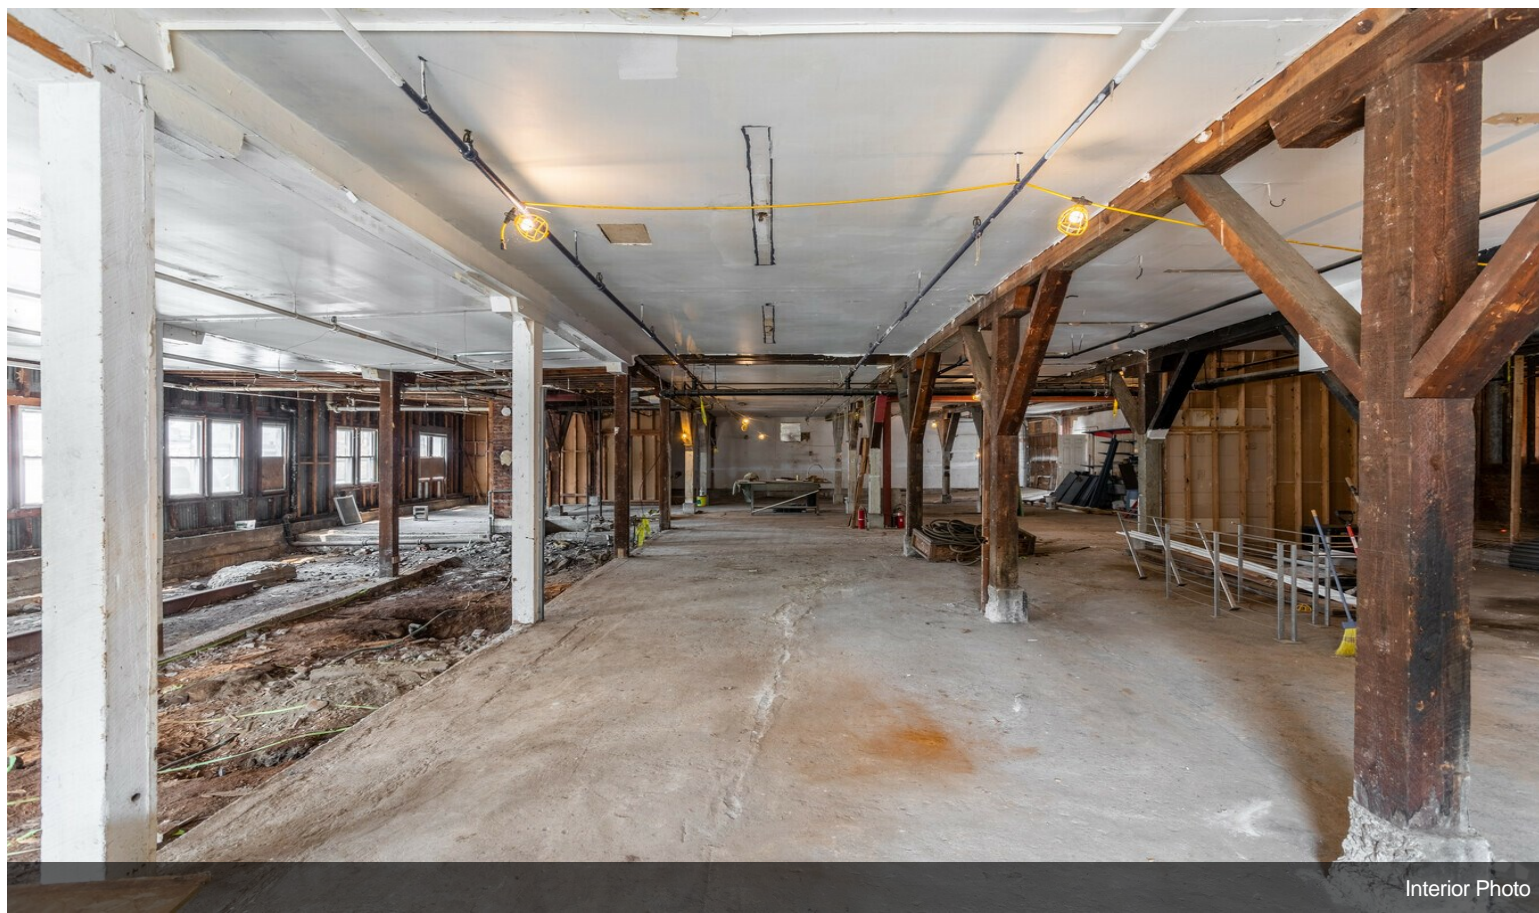

Property Photos

Interior Photo