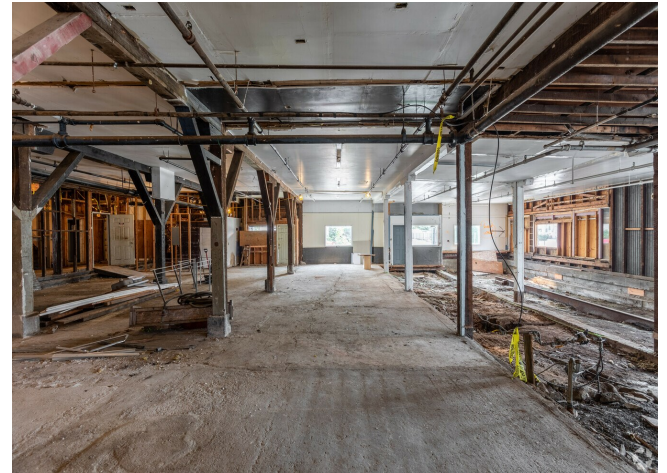

Re-Development Opportunity or Owner/User

\$1,498,000

Explore the potential of this prime commercial property perfect for re-development.

Spanning 26,000 square feet on a 17,387 square foot lot, this two-story building, comprising approximately 25,655 SF, presents a unique opportunity in Peekskill's bustling landscape.

Currently vacant and in need of substantial renovation, this property boasts a strategic location near the Peekskill train station, major highways, and public transportation, with high traffic counts averaging 8,000 – 9,300 cars per day.

Zoned C-2 and assessed at \$15,356 in taxes annually, this property offers flexibility for various commercial uses, from warehousing and distribution to potential mixed-use development.

Whether you're an investor seeking a strategic addition to your portfolio, or a developer poised to capitalize on Peekskill's economic growth, this property presents an exceptional opportunity to shape the future of commercial real estate in Peekskill, NY....