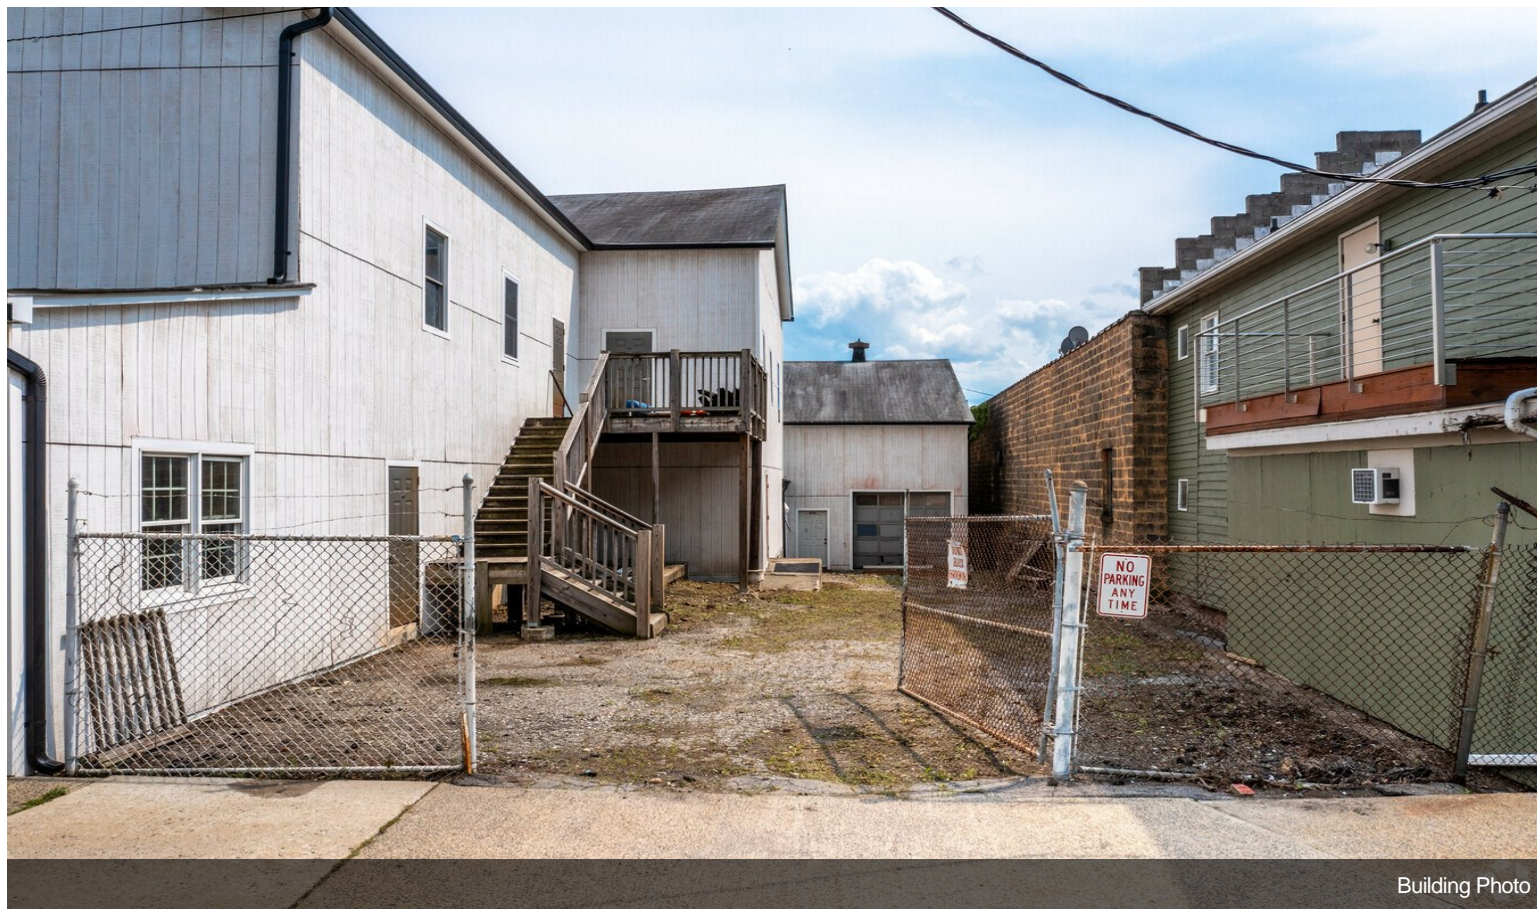

Re-Development Opportunity or Owner/User

\$1,498,000

Explore the potential of this prime commercial property perfect for re-development.

Spanning 26,000 square feet on a 17,387 square foot lot, this two-story building, comprising approximately 25,655 SF, presents a unique opportunity in Peekskill's bustling landscape.

Currently vacant and in need of substantial renovation, this property boasts a strategic location near the Peekskill train station, major highways, and public transportation, with high traffic counts averaging 8,000 – 9,300 cars per day.

Interior Photo

Interior Photo

Property Photos

Interior Photo

Interior Photo

Property Photos

Aerial

Aerial

Property Photos

Property Photos

Property Photos

Building Photo

Building Photo

Property Photos