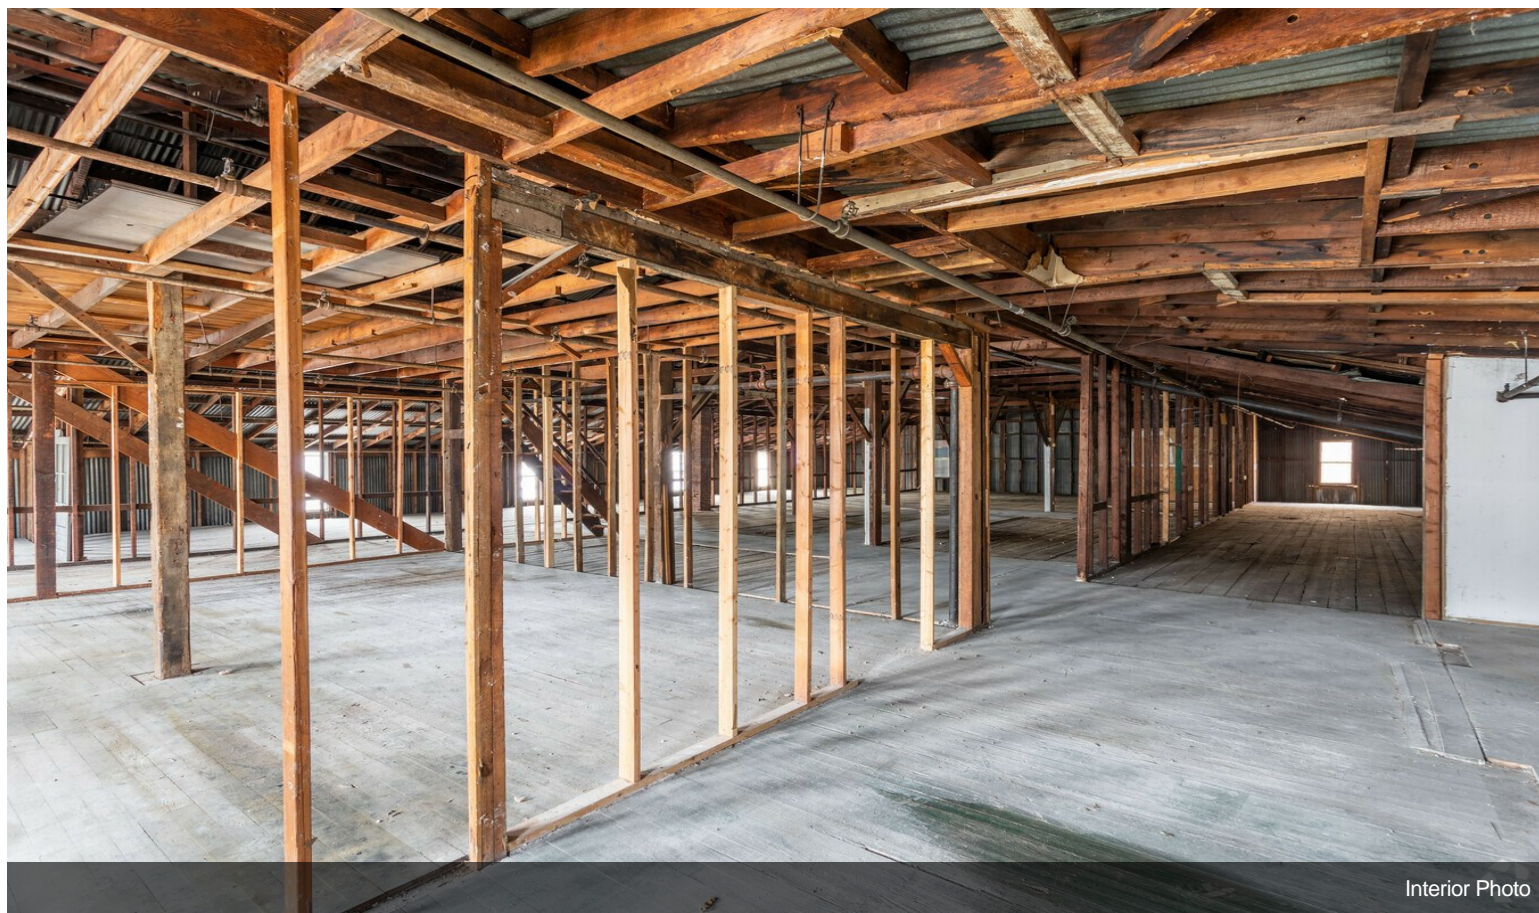

Re-Development Opportunity or Owner/User

\$1,498,000

Explore the potential of this prime commercial property perfect for re-development.

Spanning 26,000 square feet on a 17,387 square foot lot, this two-story building, comprising approximately 25,655 SF, presents a unique opportunity in Peekskill's bustling landscape.

Interior Photo

Interior Photo

Property Photos

Interior Photo

Interior Photo

Property Photos

Aerial

Aerial