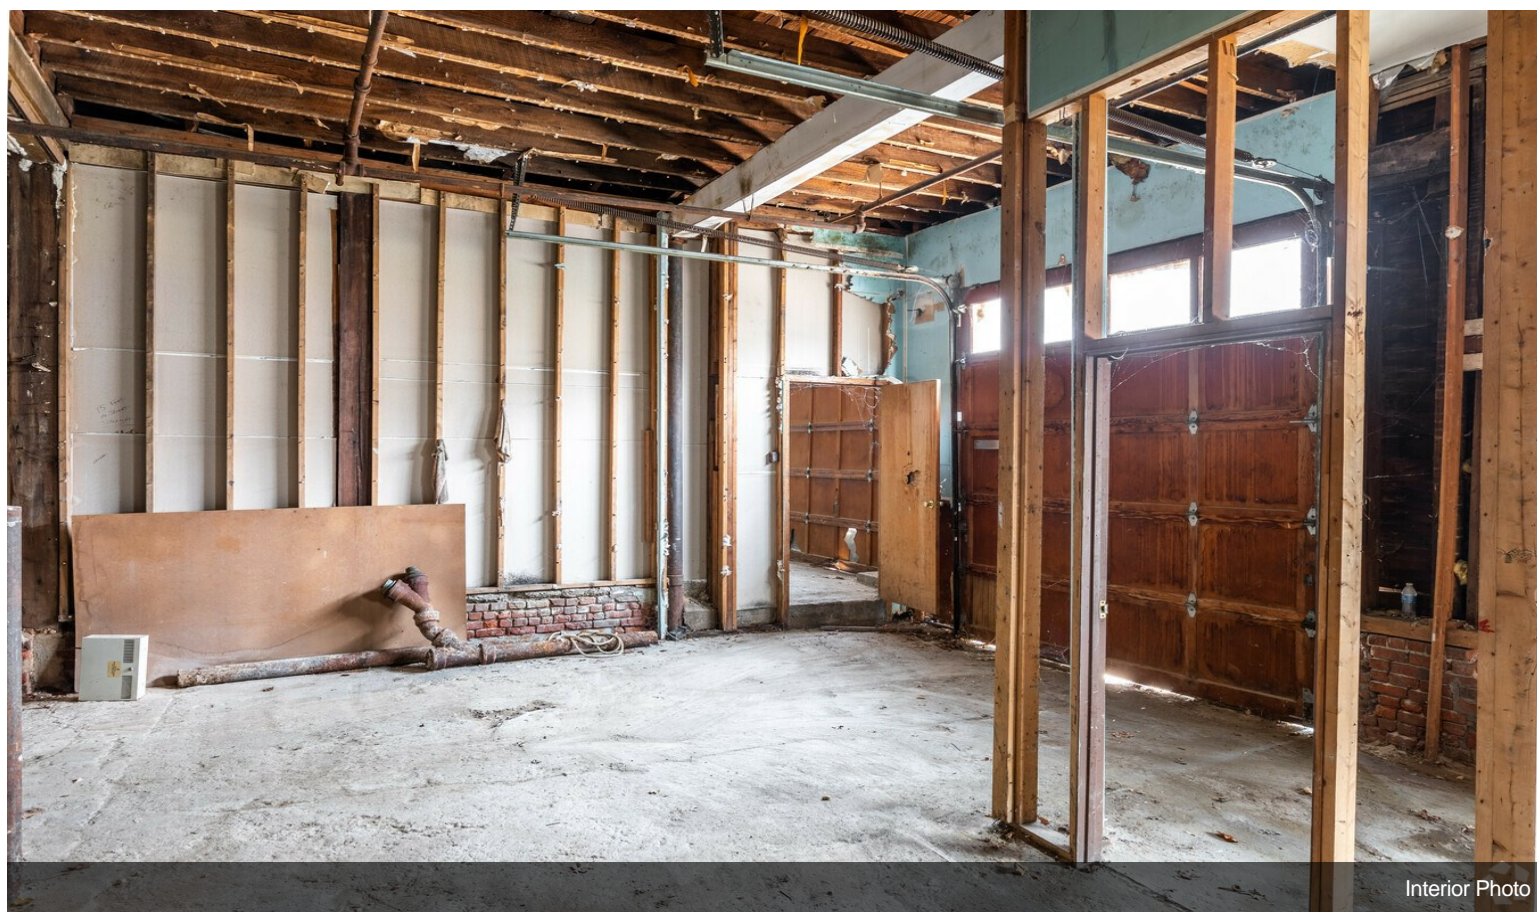

Interior Photo