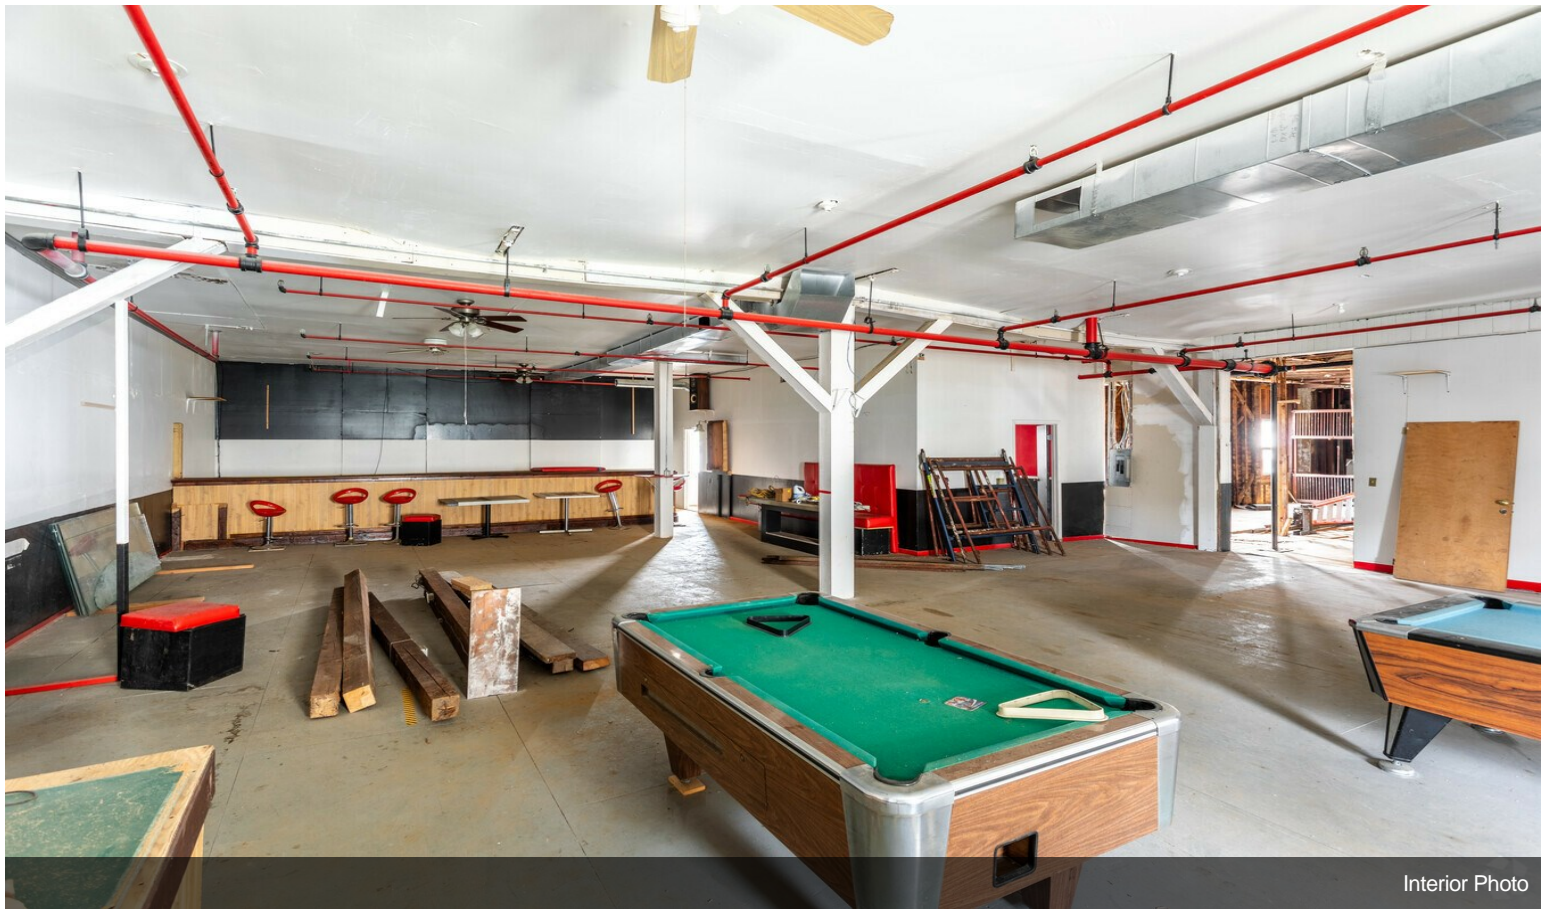

Re-Development Opportunity or Owner/User

\$1,498,000

Explore the potential of this prime commercial property perfect for re-development.

Spanning 26,000 square feet on a 17,387 square foot lot, this two-story building, comprising approximately 25,655 SF, presents a unique opportunity in Peekskill's bustling landscape.

Interior Photo

Interior Photo

Property Photos

Interior Photo

Interior Photo

Property Photos

Aerial

Aerial