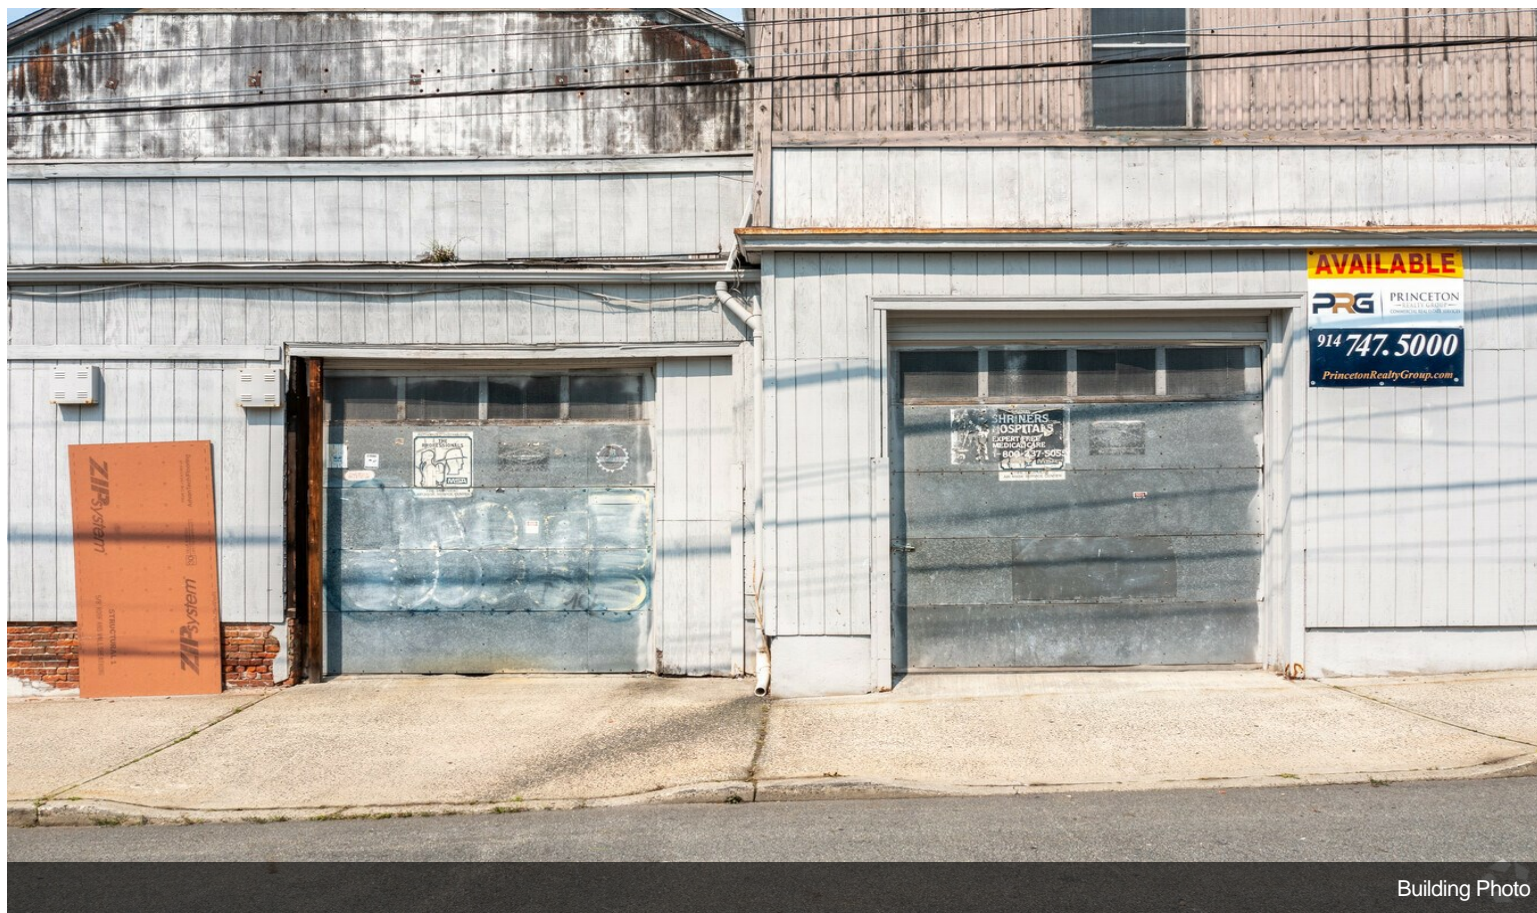

Property Photos

Building Photo