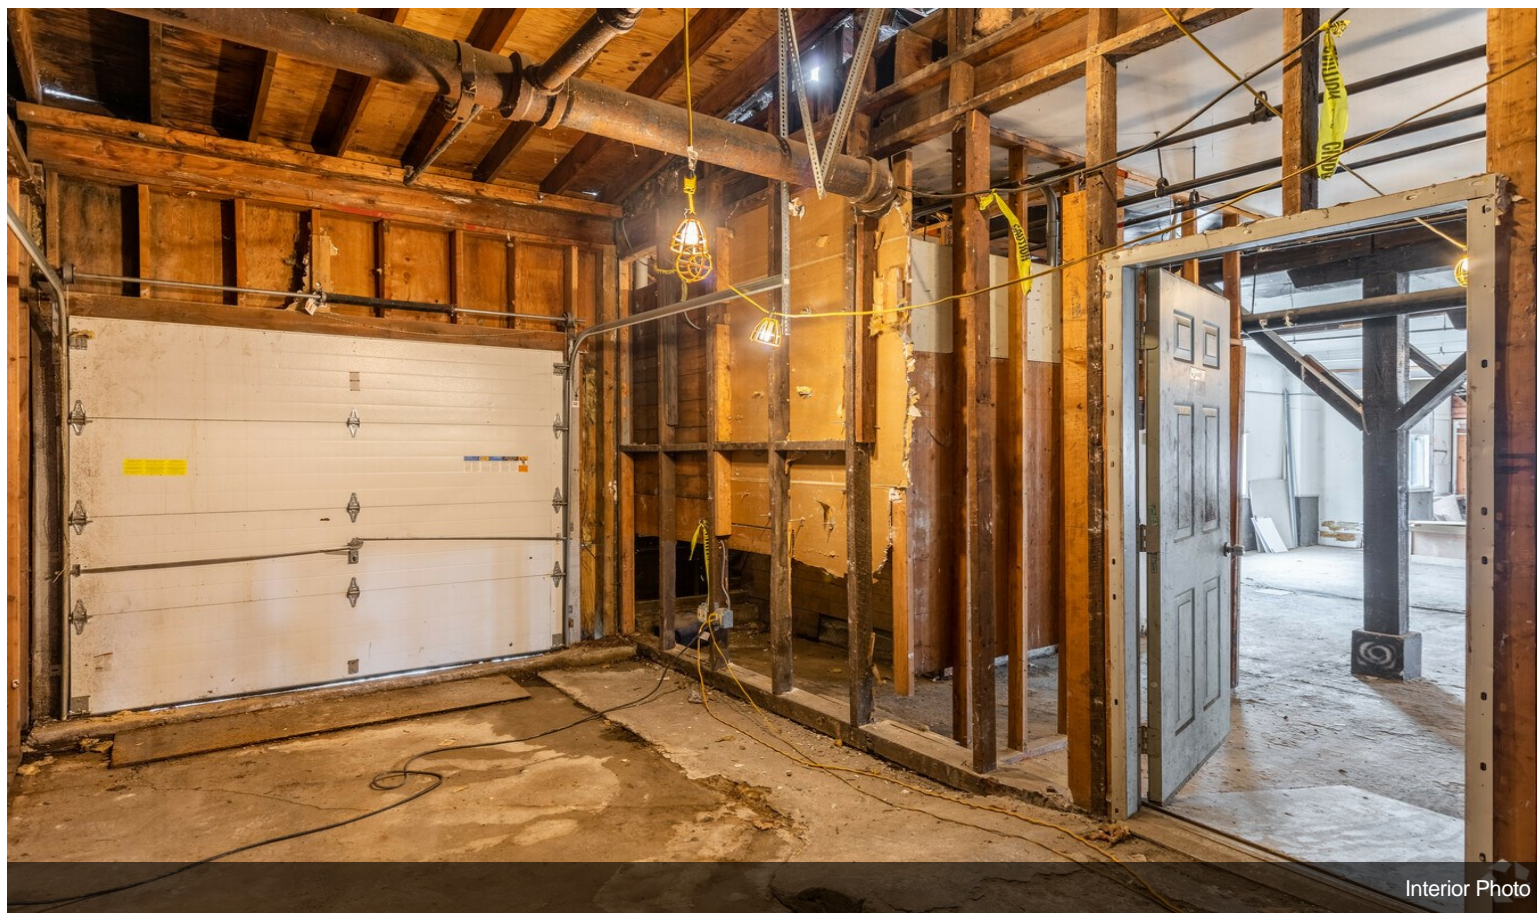

Property Photos

Interior Photo