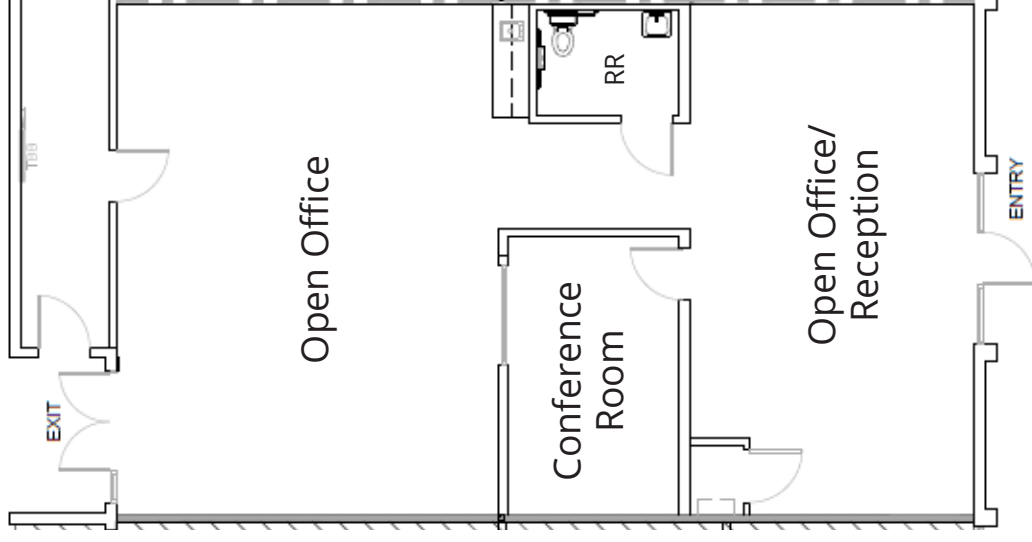

Alliance International Business Center

7083 - Suite 101 | 1,384± sf

Lisa Bailey, SIOR
Principal
+1 407 440 6645
lisa.bailey@avisonyoung.com

Alliance International Business Center

7083 - Suite 110 | 1,130± sf

Lisa Bailey, SIOR
Principal
+1 407 440 6645
lisa.bailey@avisonyoung.com

Alliance International Business Center

7083 - Suite 111 | 1,478± sf

Lisa Bailey, SIOR
Principal
+1 407 440 6645
lisa.bailey@avisonyoung.com

Alliance International Business Center

7111 - Suite 106 | 1,591± sf

Lisa Bailey, SIOR
Principal
+1 407 440 6645
lisa.bailey@avisonyoung.com

Alliance International Business Center

7111 - Suite 107 | 1,810± sf