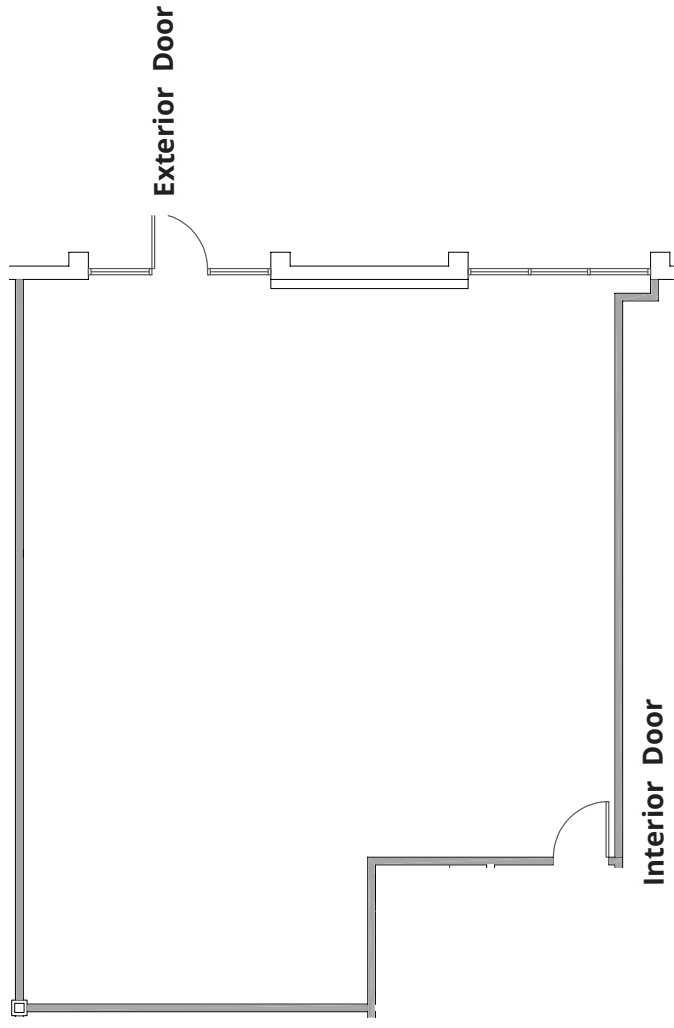

Alliance International Business Center

7083 - Suite 101 | 1,384± sf

Lisa Bailey, SIOR
Principal
+1 407 440 6645
lisa.bailey@avisonyoung.com