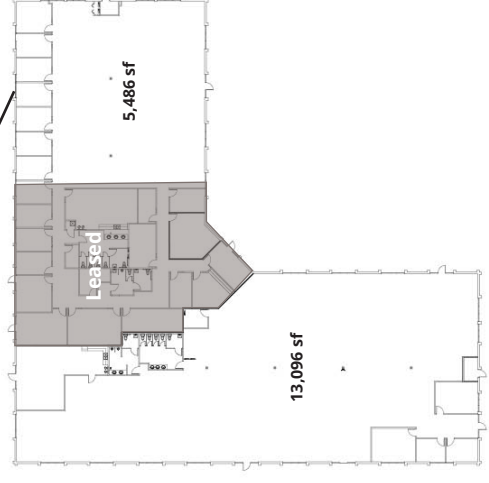

Alliance International Business Center

7081 - Suite 112 | 2,031± sf

Lisa Bailey, SIOR

Principal
+1 407 440 6645
lisa.bailey@avisonyoung.com

Alliance International Business Center

7083 - Suite 110 | 5,486± sf