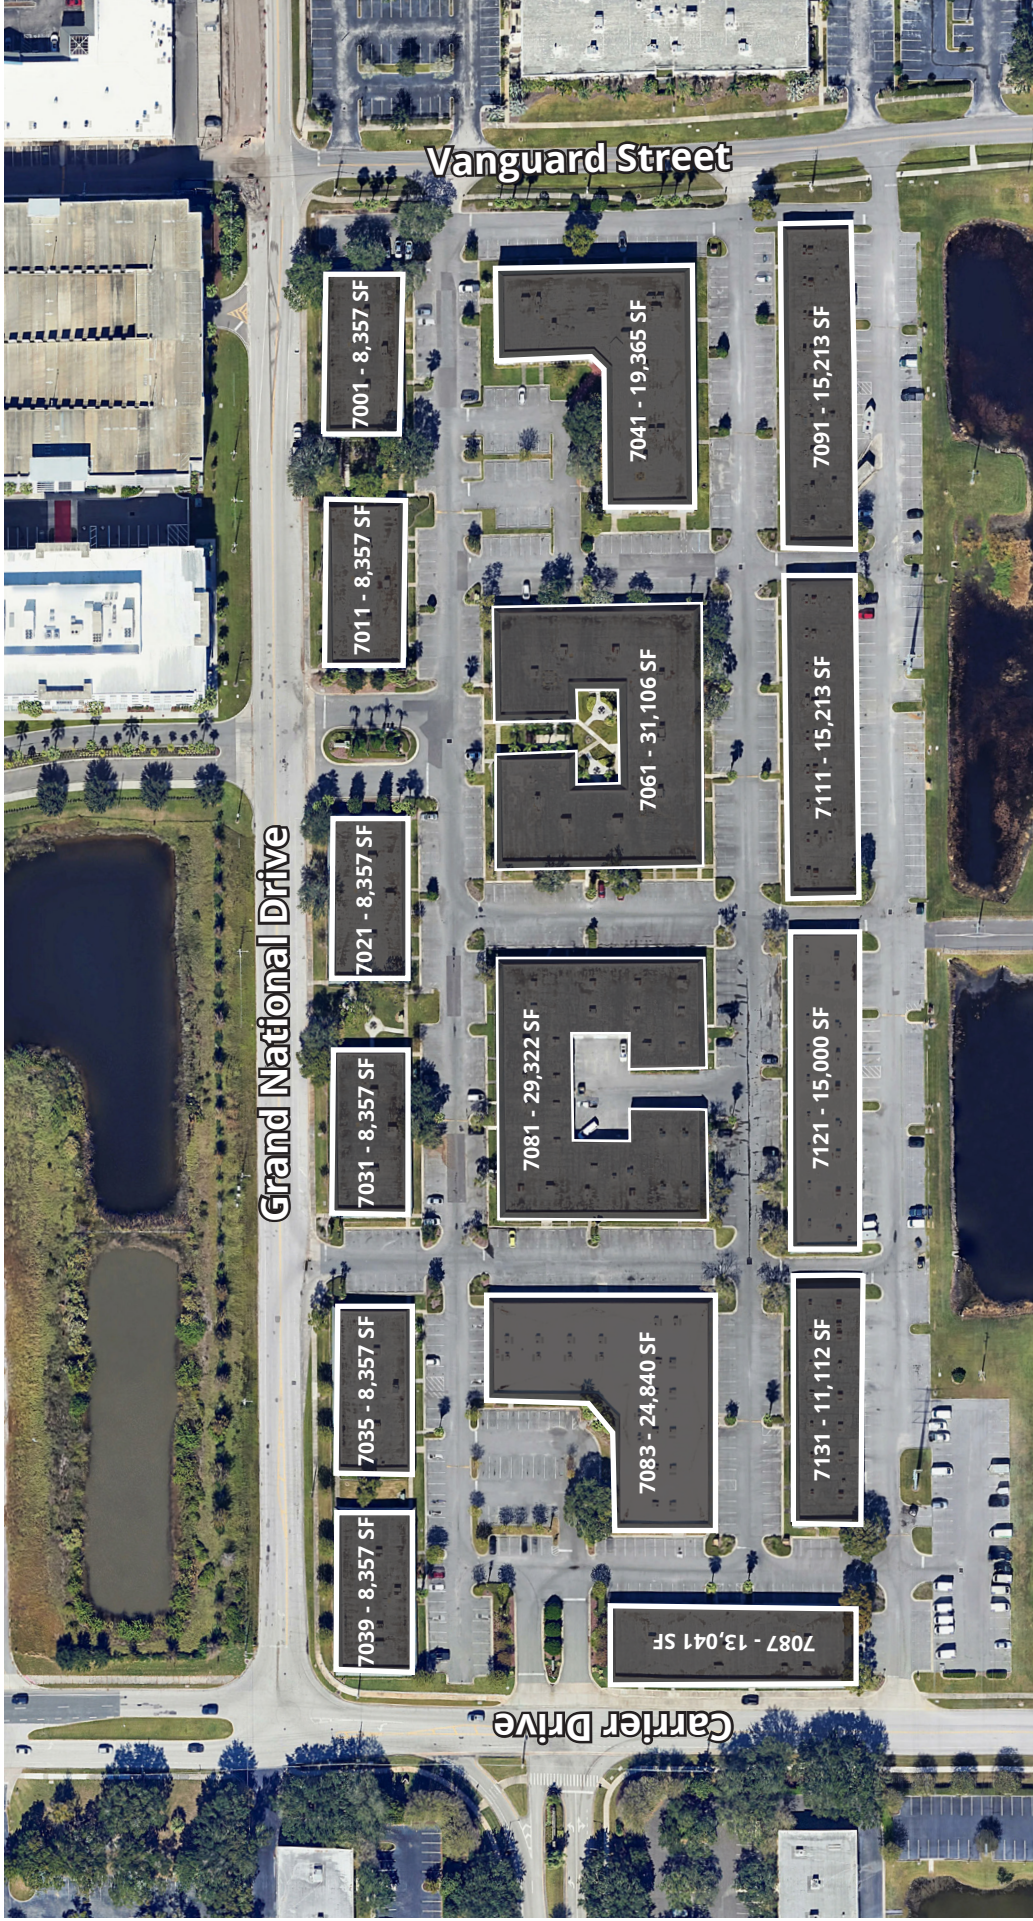

Principal

+1 407 440 6645

lisa.bailey@avisonyoung.com

Centrally located in the
Tourist Corridor

New parking lot and roof
upgrades

HVAC maintenance and
repairs included

Alliance International Business Center

Lisa Bailey, SIOR
Principal
+1 407 440 6645
lisa.bailey@avisonyoung.com

**AVISON
YOUNG**

Alliance International Business Center

Lisa Bailey, SIOR
 Principal
 +1 407 440 6645
lisa.bailey@avisonyoung.com

Alliance International Business Center

Lisa Bailey, SIOR
Principal
+1 407 440 6645
lisa.bailey@avisonyoung.com

**AVISON
YOUNG**

Alliance International Business Center

7001 - Suite 103 | 1,298± sf

Lisa Bailey, SIOR
Principal
+1 407 440 6645
lisa.bailey@avisonyoung.com