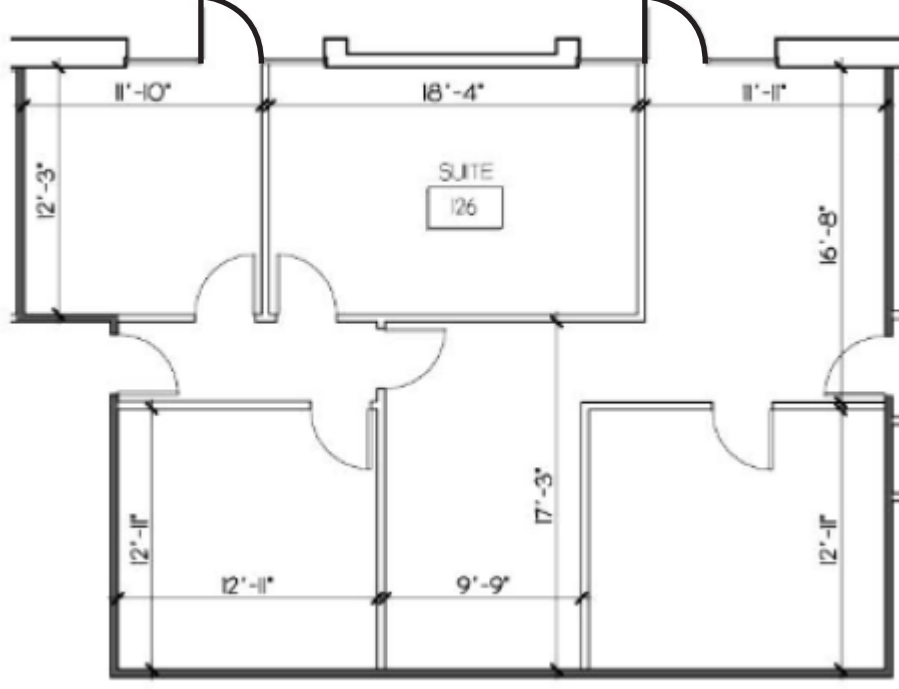

Alliance International Business Center

7061 - Suite 126 | 1,336± sf

Lisa Bailey, SIOR
Principal
+1 407 440 6645
lisa.bailey@avisonyoung.com