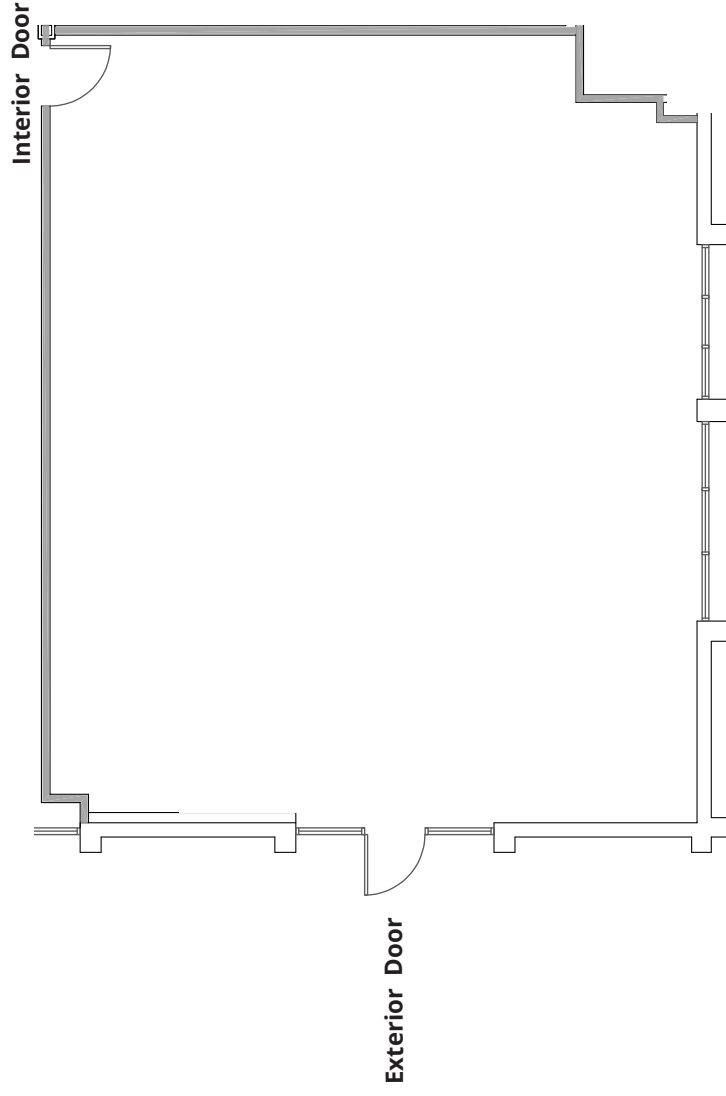

Alliance International Business Center

7083 - Suite 100 | 1,494± sf

Lisa Bailey, SIOR
Principal
+1 407 440 6645
lisa.bailey@avisonyoung.com