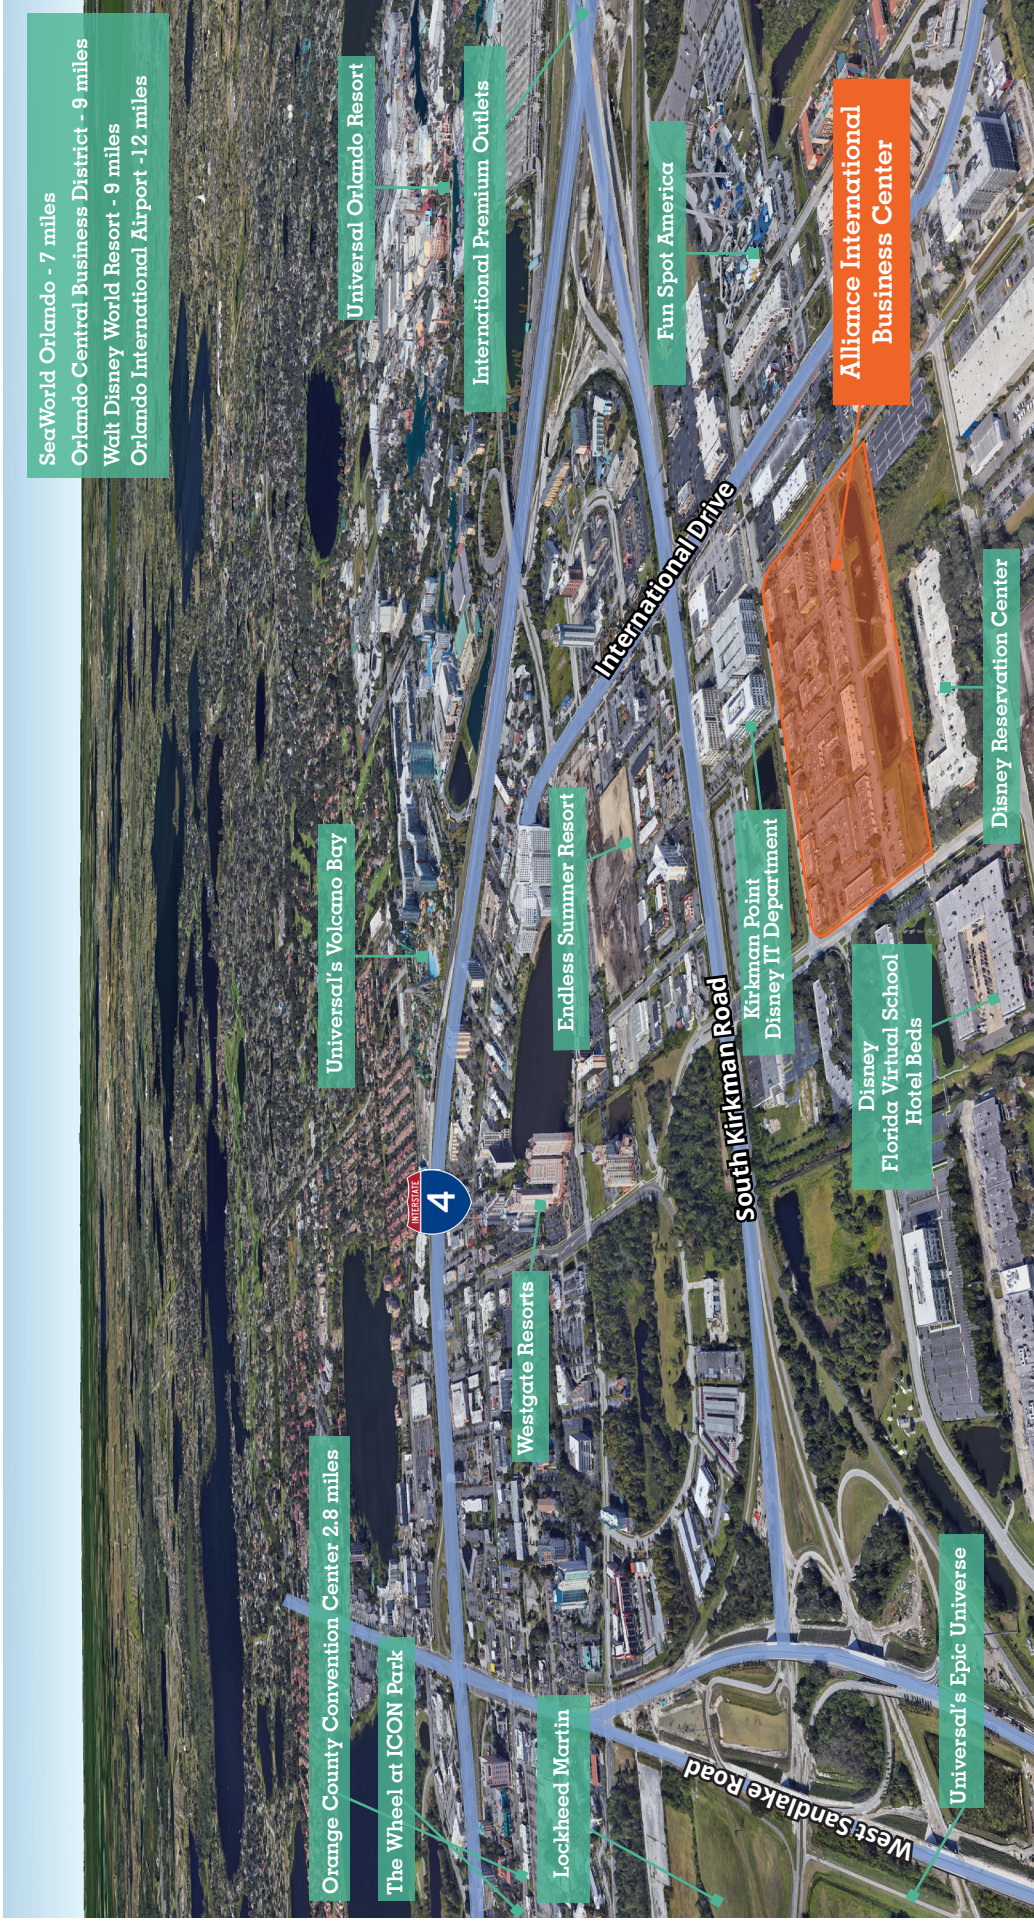

Alliance International Business Center

Lisa Bailey, SIOR
Principal
+1 407 440 6645
lisa.bailey@avisonyoung.com