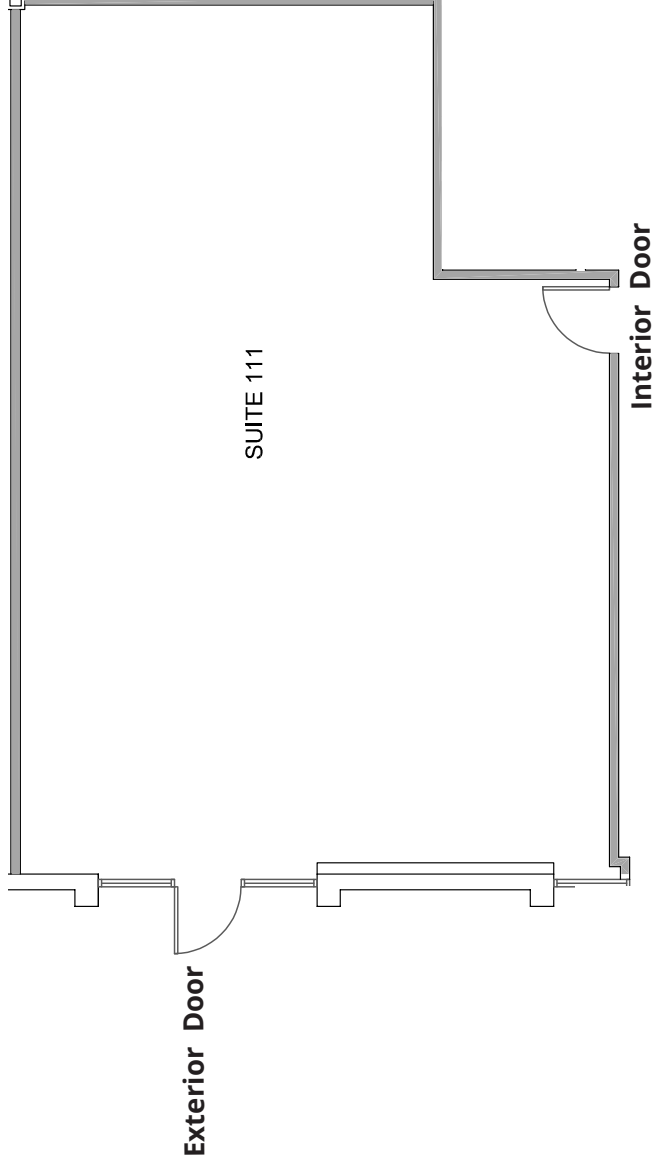

Alliance International Business Center

7083 - Suite 111 | 1,478± sf

Lisa Bailey, SIOR
Principal
+1 407 440 6645
lisa.bailey@avisonyoung.com