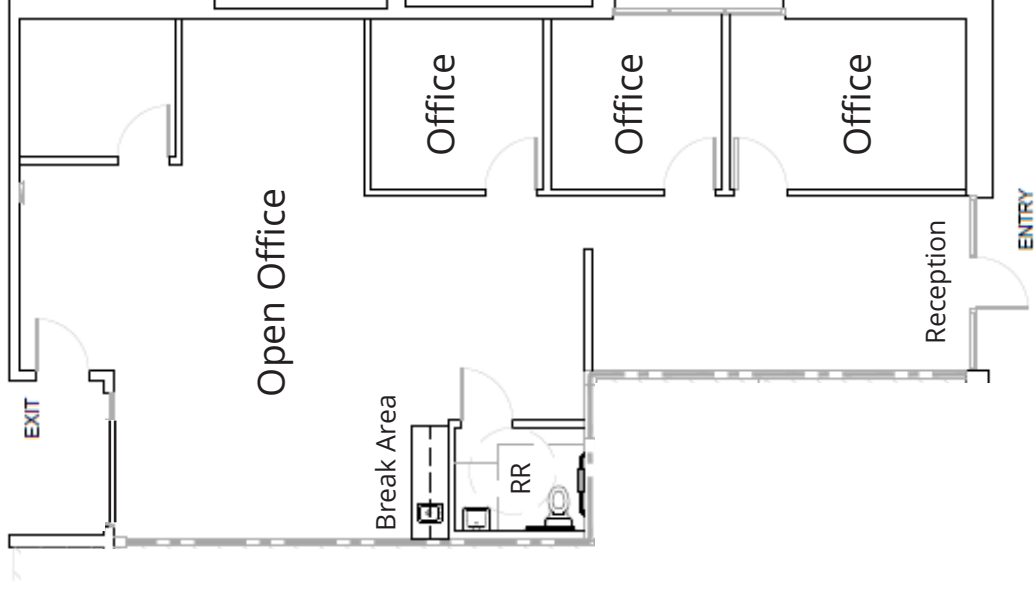

Alliance International Business Center

7111 - Suite 106 | 1,591± sf

Lisa Bailey, SIOR
Principal
+1 407 440 6645
lisa.bailey@avisonyoung.com

Alliance International Business Center

7111 - Suite 107 | 1,810± sf

Lisa Bailey, SIOR
Principal
+1 407 440 6645
lisa.bailey@avisonyoung.com

Alliance International Business Center

7111 - Suite 108 | 1,414± sf

Lisa Bailey, SIOR
Principal
+1 407 440 6645
lisa.bailey@avisonyoung.com