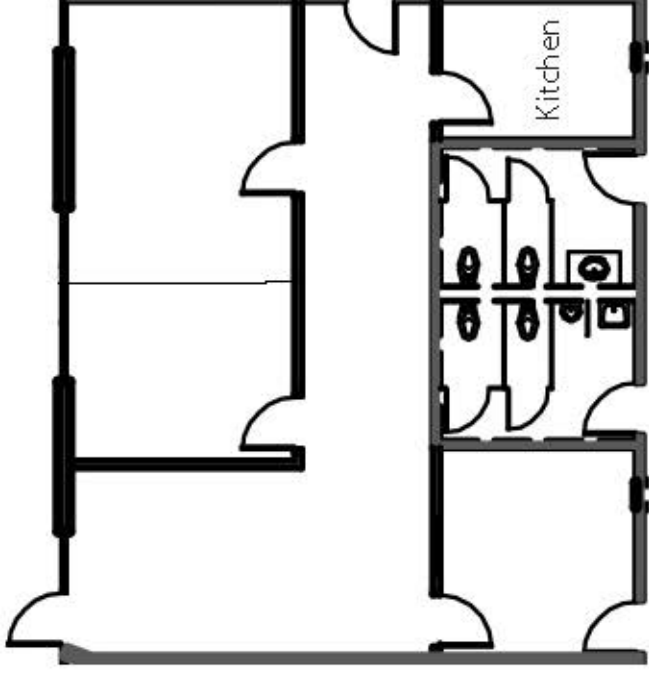

Lisa Bailey, SIOR
Principal
+1 407 440 6645
lisa.bailey@avisonyoung.com

**AVISON
YOUNG**

Alliance International Business Center

7001 - Suite 103 | 1,298± sf

Lisa Bailey, SIOR
Principal
+1 407 440 6645
lisa.bailey@avisonyoung.com

Alliance International Business Center

7041 - Suite 132 | 1,158± sf

Lisa Bailey, SIOR
Principal
+1 407 440 6645
lisa.bailey@avisonyoung.com

Alliance International Business Center

7041 - Suite 232 | 1,009± sf