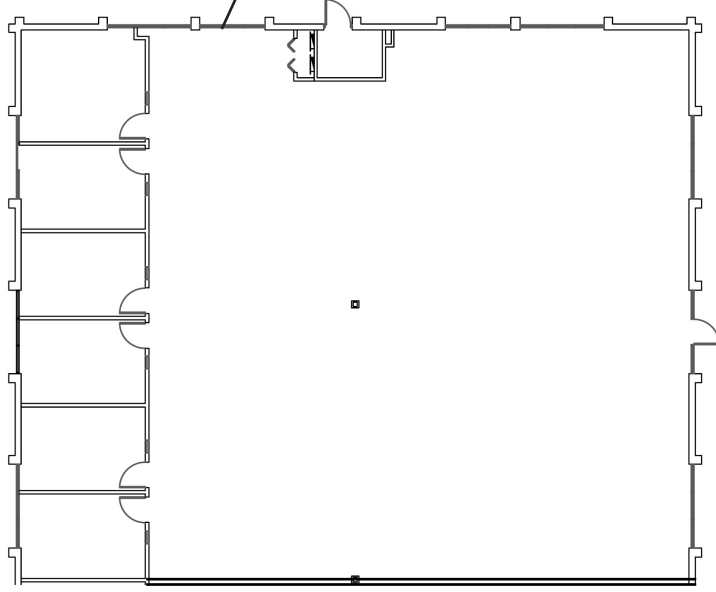

Alliance International Business Center

7081 - Suite 112 | 2,031± sf

Lisa Bailey, SIOR

Principal
+1 407 440 6645
lisa.bailey@avisonyoung.com

Alliance International Business Center

7083 - Suite 110 | 5,486± sf