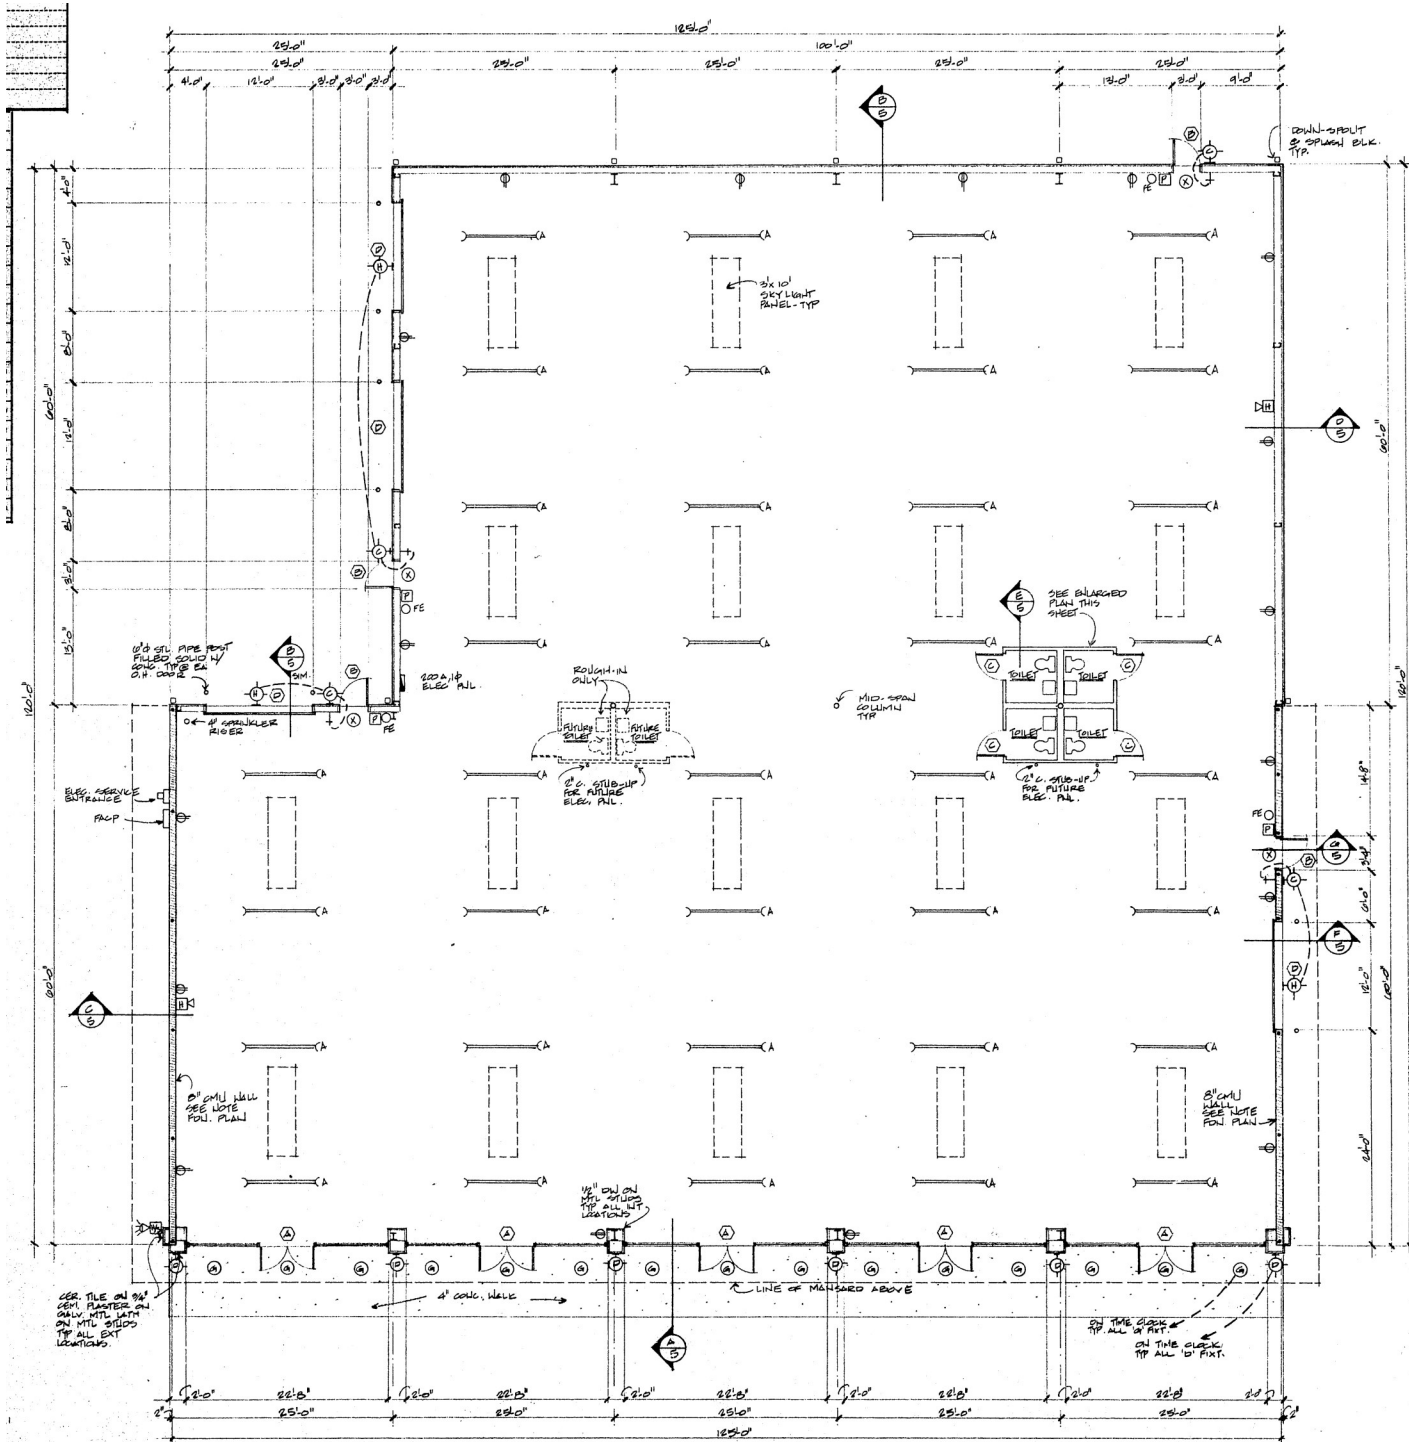

2499 PORTER LAKE DR, SARASOTA, FL 34240

FLOOR PLAN

FLOOR PLAN
SCALE: 1/8" = 1'-0"

SARASOTA COUNTY
BUILDING AND ZONING DEPARTMENT
OFFICE COPY

**RICHARDSON
KLEIBER
WALTER**

KLEIBER BUTTON INC.
Lic Real Estate Broker