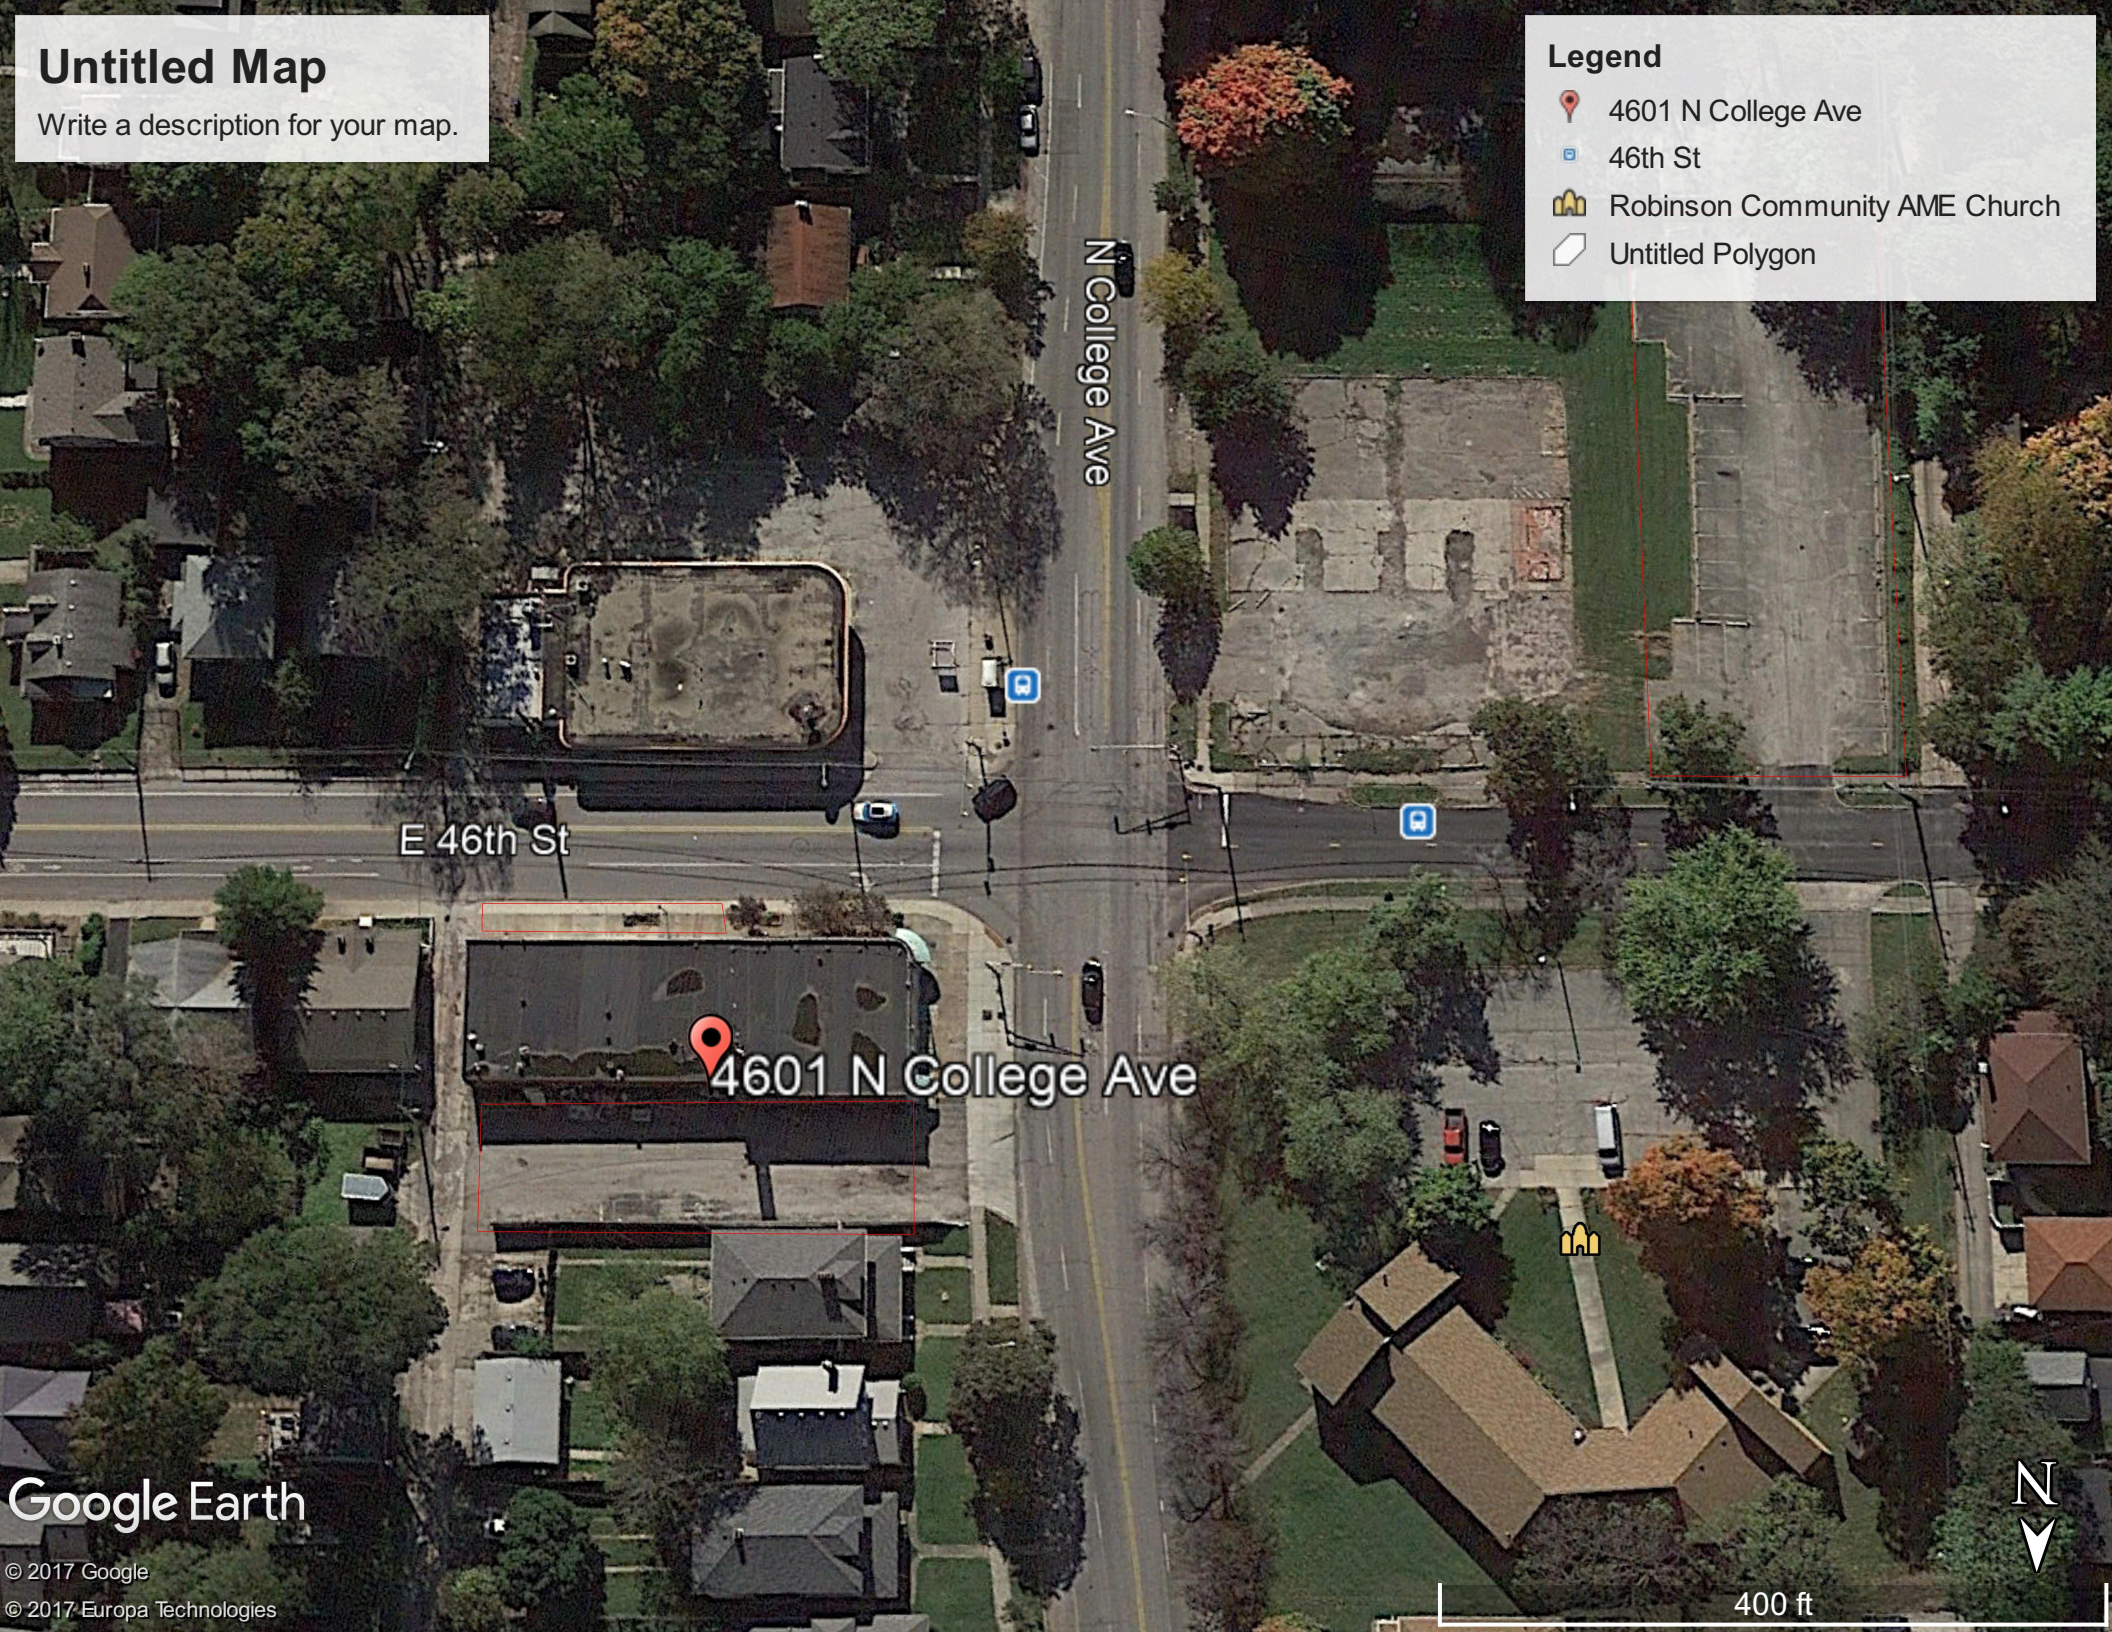

Untitled Map

Write a description for your map.

Legend

-  4601 N College Ave
-  46th St
-  Robinson Community AME Church
-  Untitled Polygon

Google Earth

© 2017 Google
© 2017 Europa Technologies

400 ft