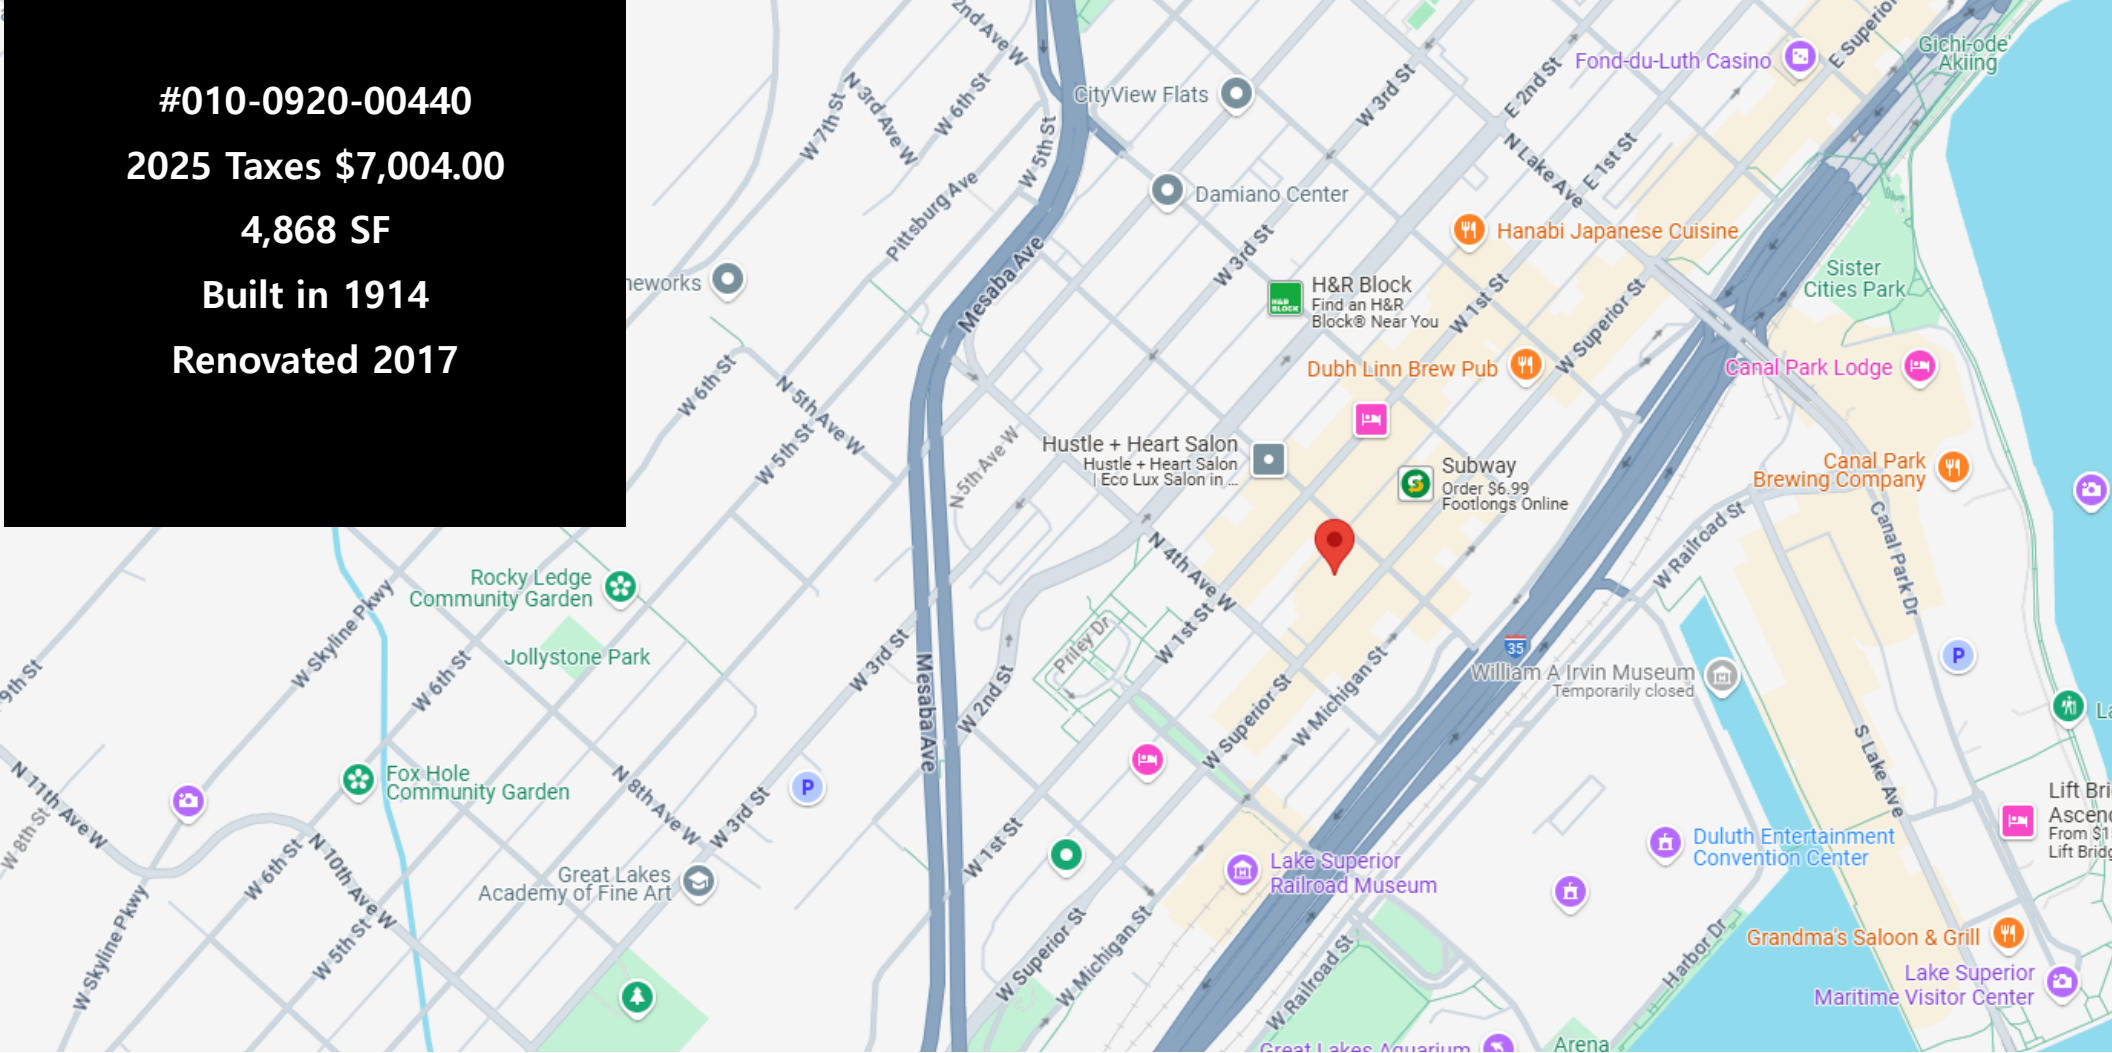

#010-0920-00440

2025 Taxes $7,004.00

4,868 SF

Built in 1914

Renovated 2017

Beautiful Downtown Building

309 W Superior Street • Duluth, MN

Offered at $750,000

Greg Follmer • Broker MN WI • 218.310.0013 • GregFollmer@gmail.com

230 East Superior Street • Duluth, Minnesota 55802 • Licensed in Minnesota and Wisconsin

All Information Herein 28513-71955580 Deemed Reliable but not Guaranteed