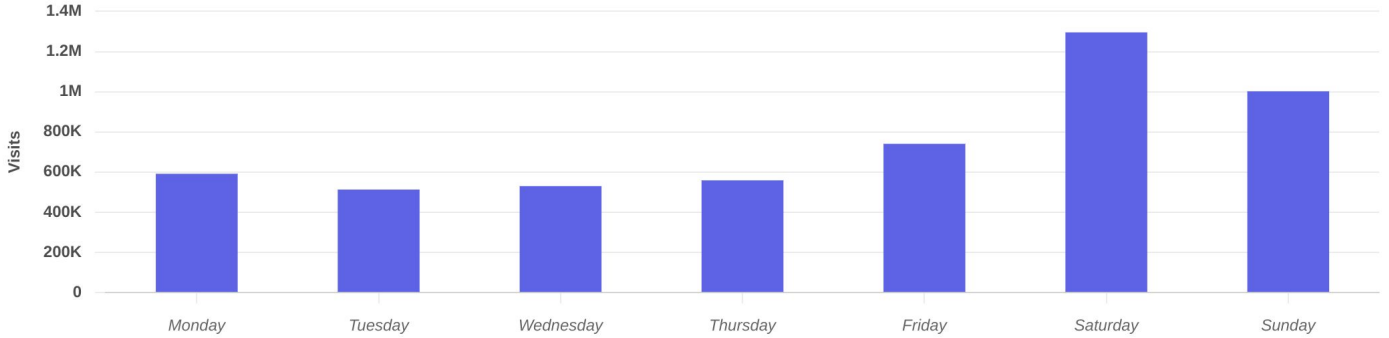

Jan 1st, 2024 - Oct 31st, 2024 | Data Source: Census 2022
Data provided by Placer Labs Inc. (www.placer.ai)

Cannery Row YTD Property Overview

Jan 1 - Oct 31, 2024

Household Size

Jan 1st, 2024 - Oct 31st, 2024 | Data Source: Census 2022
Data provided by Placer Labs Inc. (www.placer.ai)

Cannery Row YTD Property Overview

Jan 1 - Oct 31, 2024

Daily Visits

Cannery Row Business District
700 Cannery Row, Monterey, CA 93940

Visits | Jan 1st, 2024 - Oct 31st, 2024
Data provided by Placer Labs Inc. (www.placer.ai)