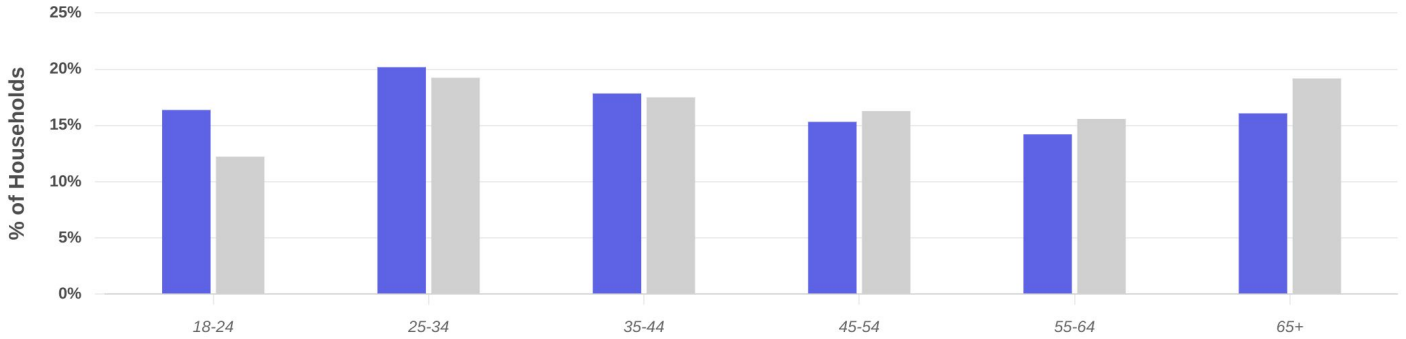

Cannery Row YTD Property Overview

Jan 1 - Oct 31, 2024

Age

Cannery Row Business District
700 Cannery Row, Monterey, CA 93940

California

Jan 1st, 2024 - Oct 31st, 2024 | Data Source: Census 2022
Data provided by Placer Labs Inc. (www.placer.ai)