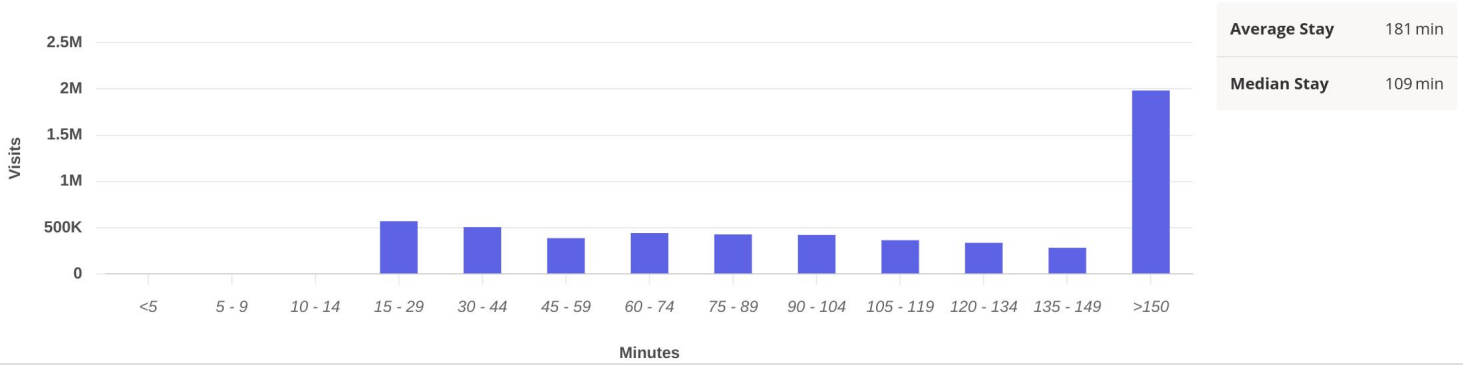

Cannery Row YTD Property Overview

Jan 1 - Oct 31, 2024

Daily Visits

Cannery Row Business District
700 Cannery Row, Monterey, CA 93940

Visits | Jan 1st, 2024 - Oct 31st, 2024
Data provided by Placer Labs Inc. (www.placer.ai)

Hourly Visits

Cannery Row Business District
700 Cannery Row, Monterey, CA 93940

Visits | Jan 1st, 2024 - Oct 31st, 2024
Data provided by Placer Labs Inc. (www.placer.ai)

Cannery Row YTD Property Overview

Jan 1 - Oct 31, 2024

Visit Duration

Cannery Row Business District
700 Cannery Row, Monterey, CA 93940

Visits | Jan 1st, 2024 - Oct 31st, 2024
Data provided by Placer Labs Inc. (www.placer.ai)

Visitor Journey - Routes

To protect individual privacy, the beginning points shown for each route are approximations and do not represent actual home locations.

Journey Direction: To Property | Jan 1st, 2024 - Oct 31st, 2024
Data provided by Placer Labs Inc. (www.placer.ai)