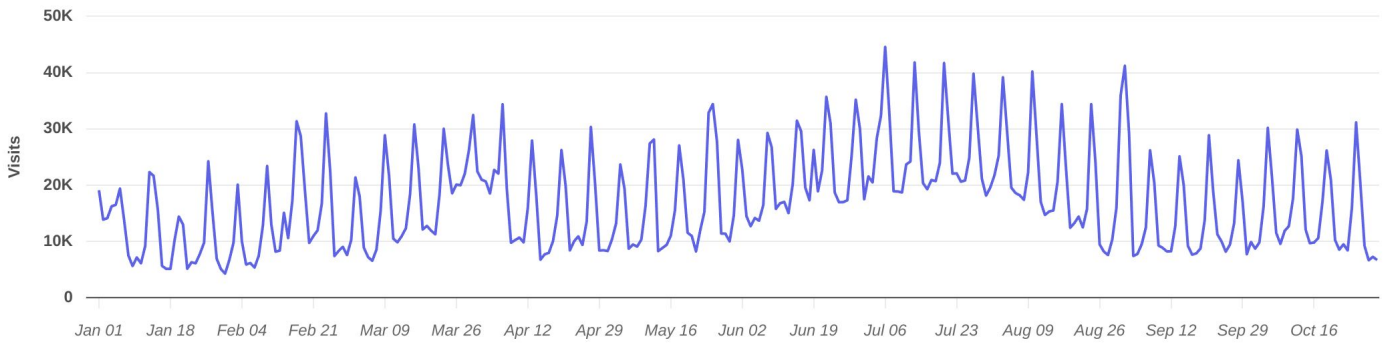

Cannery Row YTD Property Overview

Jan 1 - Oct 31, 2024

Metrics

Cannery Row Business District
700 Cannery Row, Monterey, CA 93940

Visits	5.2M	Panel Visits	152.8K
Visitors	3.3M	Visits YoY	+7.8%
Visit Frequency	1.59	Visits Yo2Y	+6%
Avg. Dwell Time	181 min	Visits Yo3Y	+23%

Jan 1st, 2024 - Oct 31st, 2024
Data provided by Placer Labs Inc. (www.placer.ai)

Visits Trend

Cannery Row Business District
Cannery Row, Monterey, CA

Daily | Visits | Jan 1st, 2024 - Oct 31st, 2024
Data provided by Placer Labs Inc. (www.placer.ai)

Jan 1 - Oct 31, 2024

Visit Duration

Cannery Row Business District
700 Cannery Row, Monterey, CA 93940

Visits | Jan 1st, 2024 - Oct 31st, 2024
Data provided by Placer Labs Inc. (www.placer.ai)

Visitor Journey - Routes