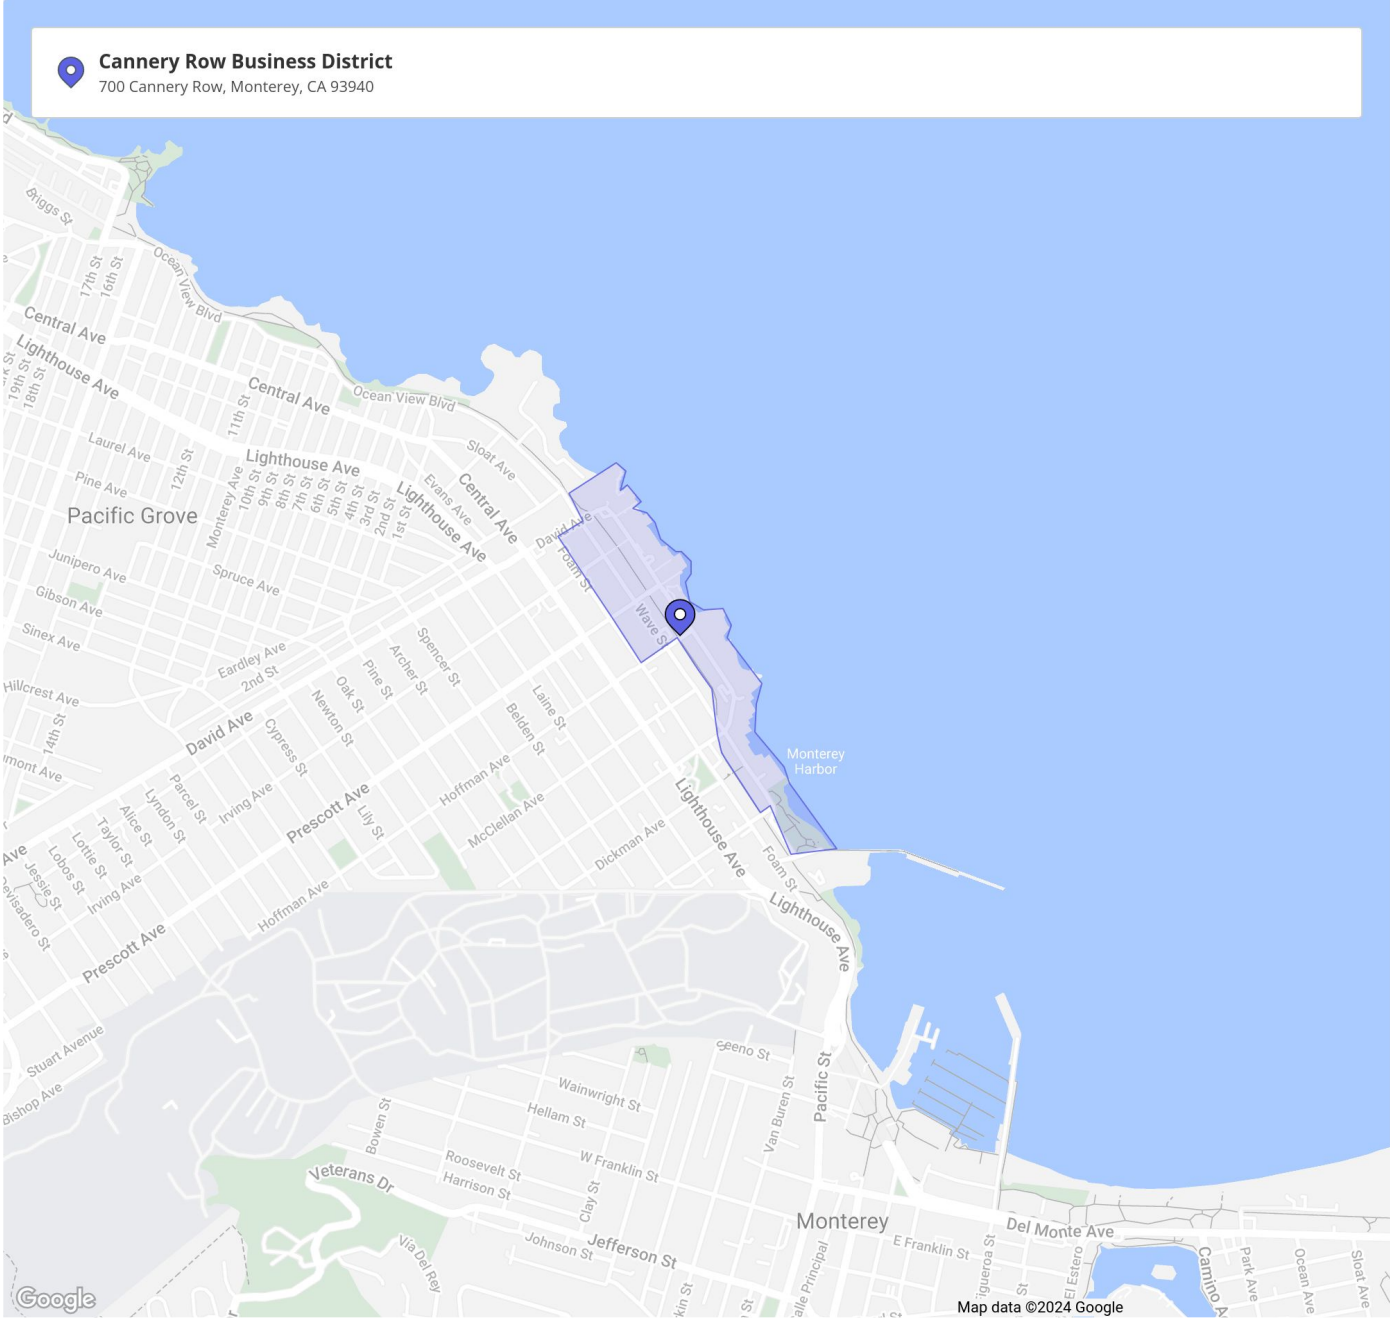

Cannery Row YTD Property Overview

Jan 1 - Oct 31, 2024

Property:

CR

Cannery Row Business District

700 Cannery Row, Monterey, CA 93940

Cannery Row YTD Property Overview

Jan 1 - Oct 31, 2024

Cannery Row YTD Property Overview

Jan 1 - Oct 31, 2024

Metrics

Cannery Row Business District
700 Cannery Row, Monterey, CA 93940

Visits	5.2M	Panel Visits	152.8K
Visitors	3.3M	Visits YoY	+7.8%
Visit Frequency	1.59	Visits Yo2Y	+6%
Avg. Dwell Time	181 min	Visits Yo3Y	+23%

Jan 1 - Oct 31, 2024

Visit Duration

Cannery Row Business District
700 Cannery Row, Monterey, CA 93940

Visits | Jan 1st, 2024 - Oct 31st, 2024
Data provided by Placer Labs Inc. (www.placer.ai)

Visitor Journey - Routes