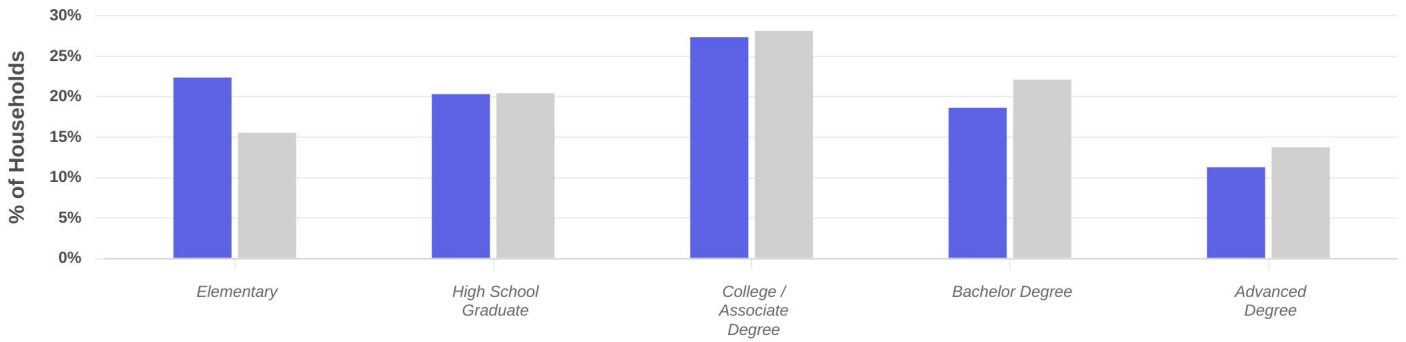

California

Jan 1st, 2024 - Oct 31st, 2024 | Data Source: Census 2022
Data provided by Placer Labs Inc. (www.placer.ai)

Education

Cannery Row Business District
700 Cannery Row, Monterey, CA 93940

California