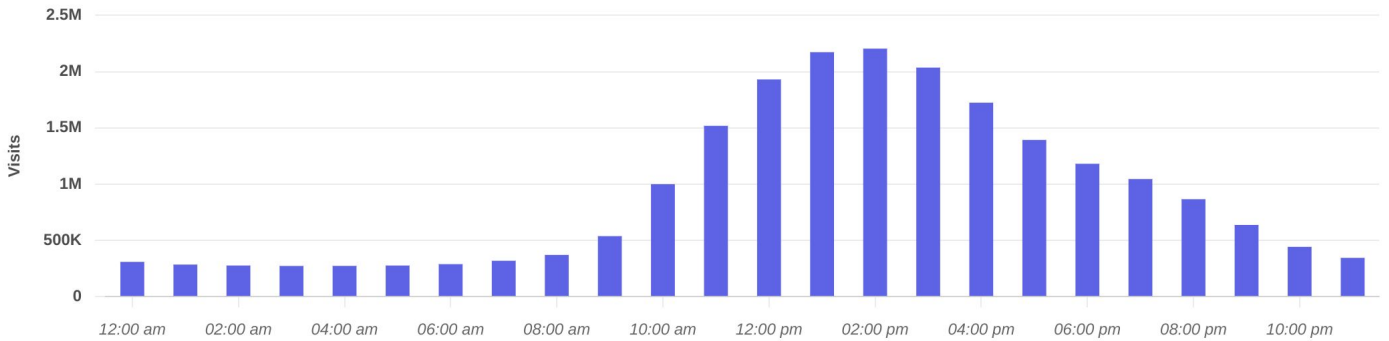

Jan 1st, 2024 - Oct 31st, 2024 | Data Source: Census 2022
Data provided by Placer Labs Inc. (www.placer.ai)

Cannery Row YTD Property Overview

Jan 1 - Oct 31, 2024

Household Size

Jan 1st, 2024 - Oct 31st, 2024 | Data Source: Census 2022
Data provided by Placer Labs Inc. (www.placer.ai)

Cannery Row YTD Property Overview

Jan 1 - Oct 31, 2024

Daily Visits

Cannery Row Business District
700 Cannery Row, Monterey, CA 93940

Visits | Jan 1st, 2024 - Oct 31st, 2024
Data provided by Placer Labs Inc. (www.placer.ai)

Hourly Visits

Cannery Row Business District
700 Cannery Row, Monterey, CA 93940

Visits | Jan 1st, 2024 - Oct 31st, 2024
Data provided by Placer Labs Inc. (www.placer.ai)

Cannery Row YTD Property Overview

Jan 1 - Oct 31, 2024

Visit Duration

Cannery Row Business District
700 Cannery Row, Monterey, CA 93940

Visits | Jan 1st, 2024 - Oct 31st, 2024
Data provided by Placer Labs Inc. (www.placer.ai)

Visitor Journey - Routes