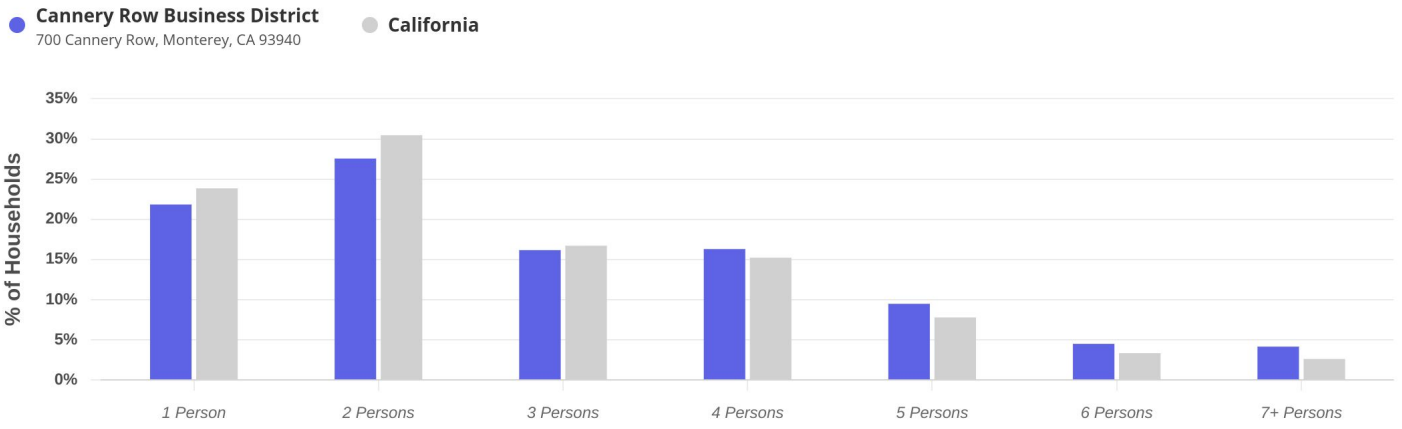

California

Jan 1st, 2024 - Oct 31st, 2024 | Data Source: Census 2022
Data provided by Placer Labs Inc. (www.placer.ai)

Ethnicity

Cannery Row Business District
700 Cannery Row, Monterey, CA 93940

California

Jan 1st, 2024 - Oct 31st, 2024 | Data Source: Census 2022
Data provided by Placer Labs Inc. (www.placer.ai)

Cannery Row YTD Property Overview

Jan 1 - Oct 31, 2024

Household Size

Jan 1st, 2024 - Oct 31st, 2024 | Data Source: Census 2022
Data provided by Placer Labs Inc. (www.placer.ai)