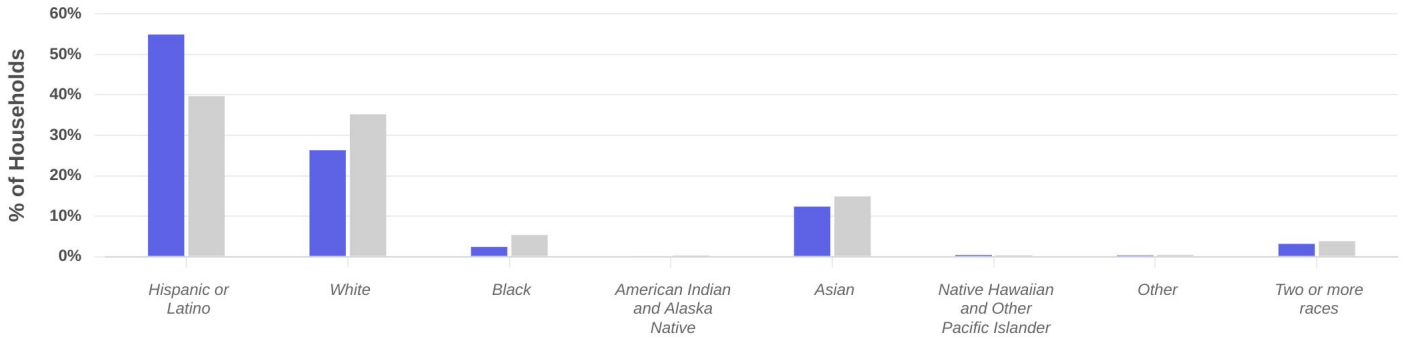

California

Jan 1st, 2024 - Oct 31st, 2024 | Data Source: Census 2022
Data provided by Placer Labs Inc. (www.placer.ai)

Ethnicity

Cannery Row Business District
700 Cannery Row, Monterey, CA 93940

California

Jan 1st, 2024 - Oct 31st, 2024 | Data Source: Census 2022
Data provided by Placer Labs Inc. (www.placer.ai)

Cannery Row YTD Property Overview

Jan 1 - Oct 31, 2024

Household Size

Jan 1st, 2024 - Oct 31st, 2024 | Data Source: Census 2022
Data provided by Placer Labs Inc. (www.placer.ai)