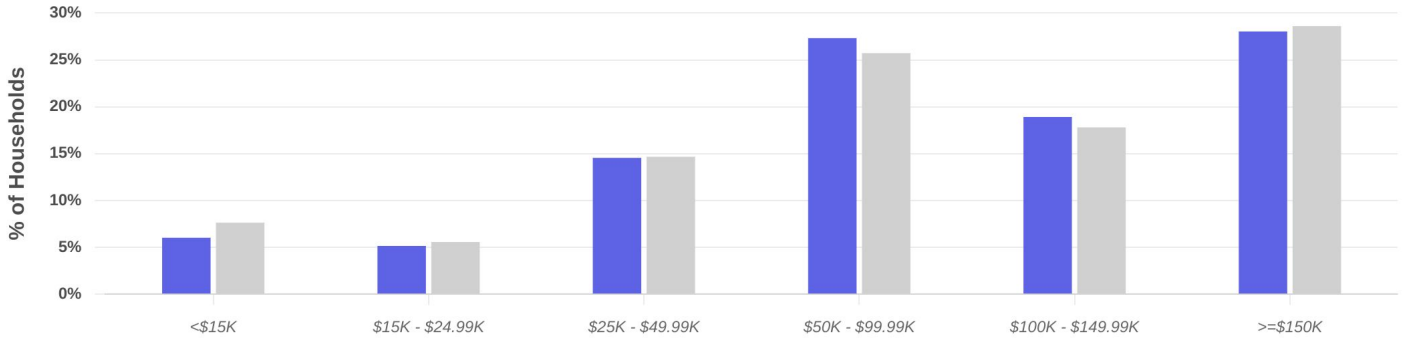

Cannery Row YTD Property Overview

Jan 1 - Oct 31, 2024

Household Income

Cannery Row Business District
700 Cannery Row, Monterey, CA 93940

California

Jan 1st, 2024 - Oct 31st, 2024 | Data Source: Census 2022
Data provided by Placer Labs Inc. (www.placer.ai)