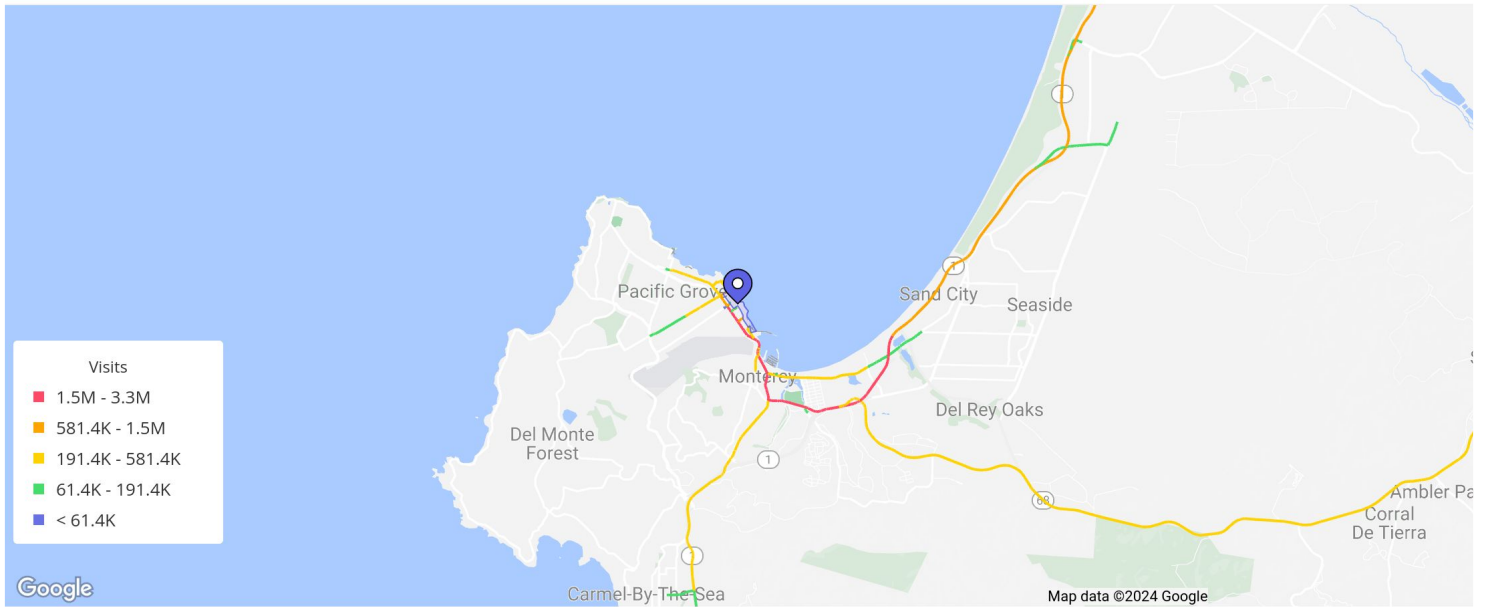

Jan 1 - Oct 31, 2024

Visit Duration

Cannery Row Business District
700 Cannery Row, Monterey, CA 93940

Visits | Jan 1st, 2024 - Oct 31st, 2024
Data provided by Placer Labs Inc. (www.placer.ai)

Visitor Journey - Routes

To protect individual privacy, the beginning points shown for each route are approximations and do not represent actual home locations.

Journey Direction: To Property | Jan 1st, 2024 - Oct 31st, 2024
Data provided by Placer Labs Inc. (www.placer.ai)