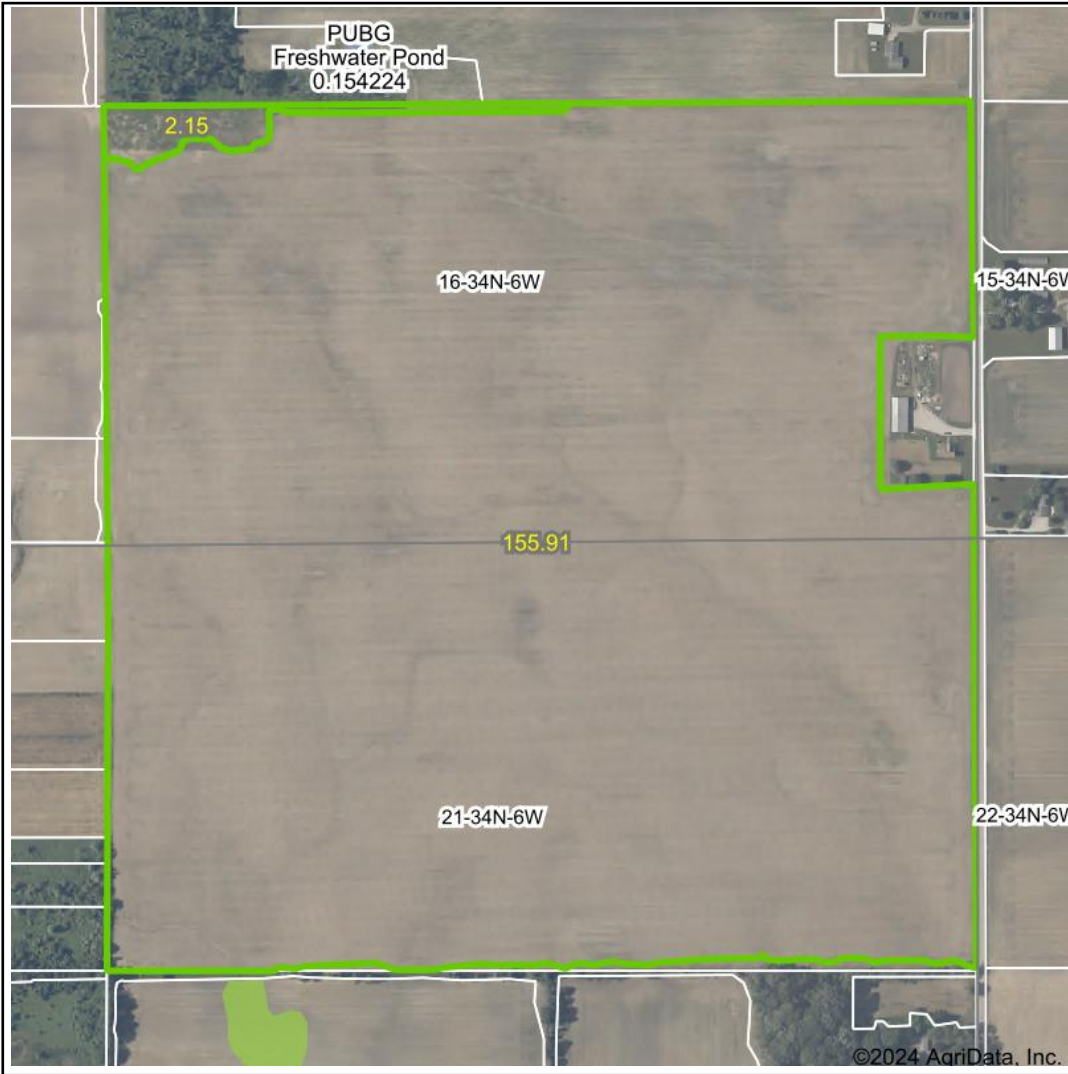

Wetlands Map

State: Indiana
Location: 16-34N-6W
County: Porter
Township: Porter
Date: 7/22/2024

Maps Provided By:

CUSTOMIZED ONLINE MAPPING
© AgriData, Inc. 2023 www.AgriDataInc.com

Classification Code	Type	Acres
	Total Acres	0.00