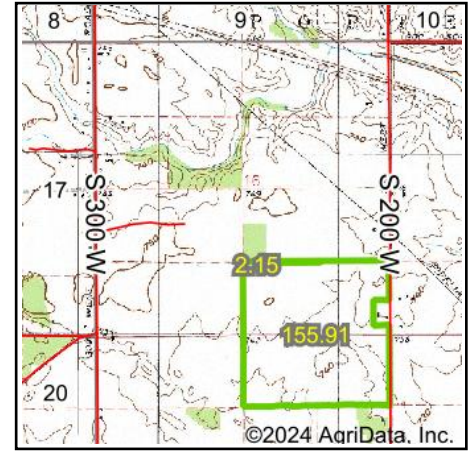

Wetlands Map

State: Indiana
Location: 16-34N-6W
County: Porter
Township: Porter
Date: 7/22/2024

Maps Provided By:

CUSTOMIZED ONLINE MAPPING
© AgriData, Inc. 2023 www.AgriDataInc.com

Classification Code	Type	Acres
	Total Acres	0.00