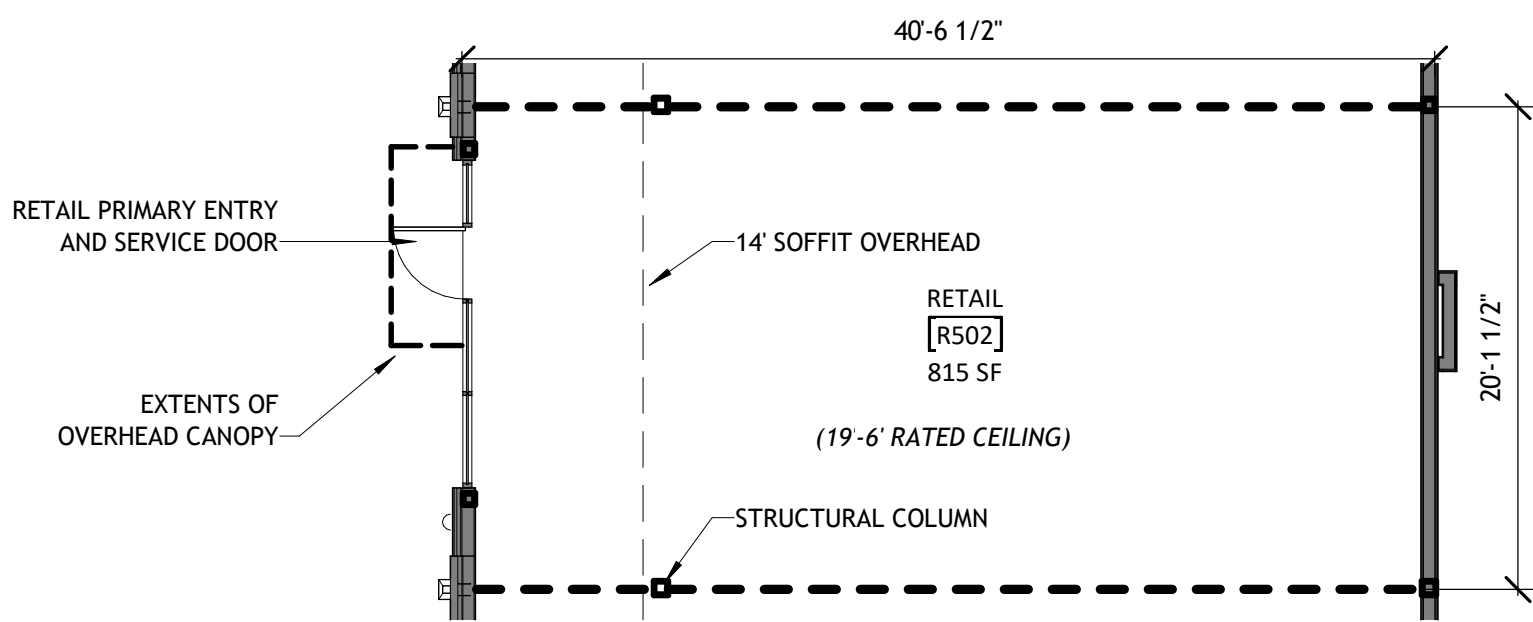

# BUILDING 100- RETAIL R101

MEADOW WALK

1 BUILDING 100 - RETAIL R101  
 R101 1/8" = 1'-0"

# BUILDING 200- RETAIL R201

MEADOW WALK

1 BUILDING 200- RETAIL R201  
 R201 1/8" = 1'-0"

R201

# BUILDING 200- RETAIL R201 ROOFTOP

MEADOW WALK

1 BUILDING 200- RETAIL R201 ROOFTOP PLAN  
R201R 1/8" = 1'-0"

R201R

1 BUILDING 200- RETAIL R202  
R202 1/8" = 1'-0"

1 BUILDING 500- RETAIL R501  
R501 1/8" = 1'-0"

1 BUILDING 500- RETAIL R502  
R502 1/8" = 1'-0"

1 BUILDING 500- RETAIL R503  
R503 1/8" = 1'-0"

1 BUILDING 500- RETAIL R504  
R504 1/8" = 1'-0"