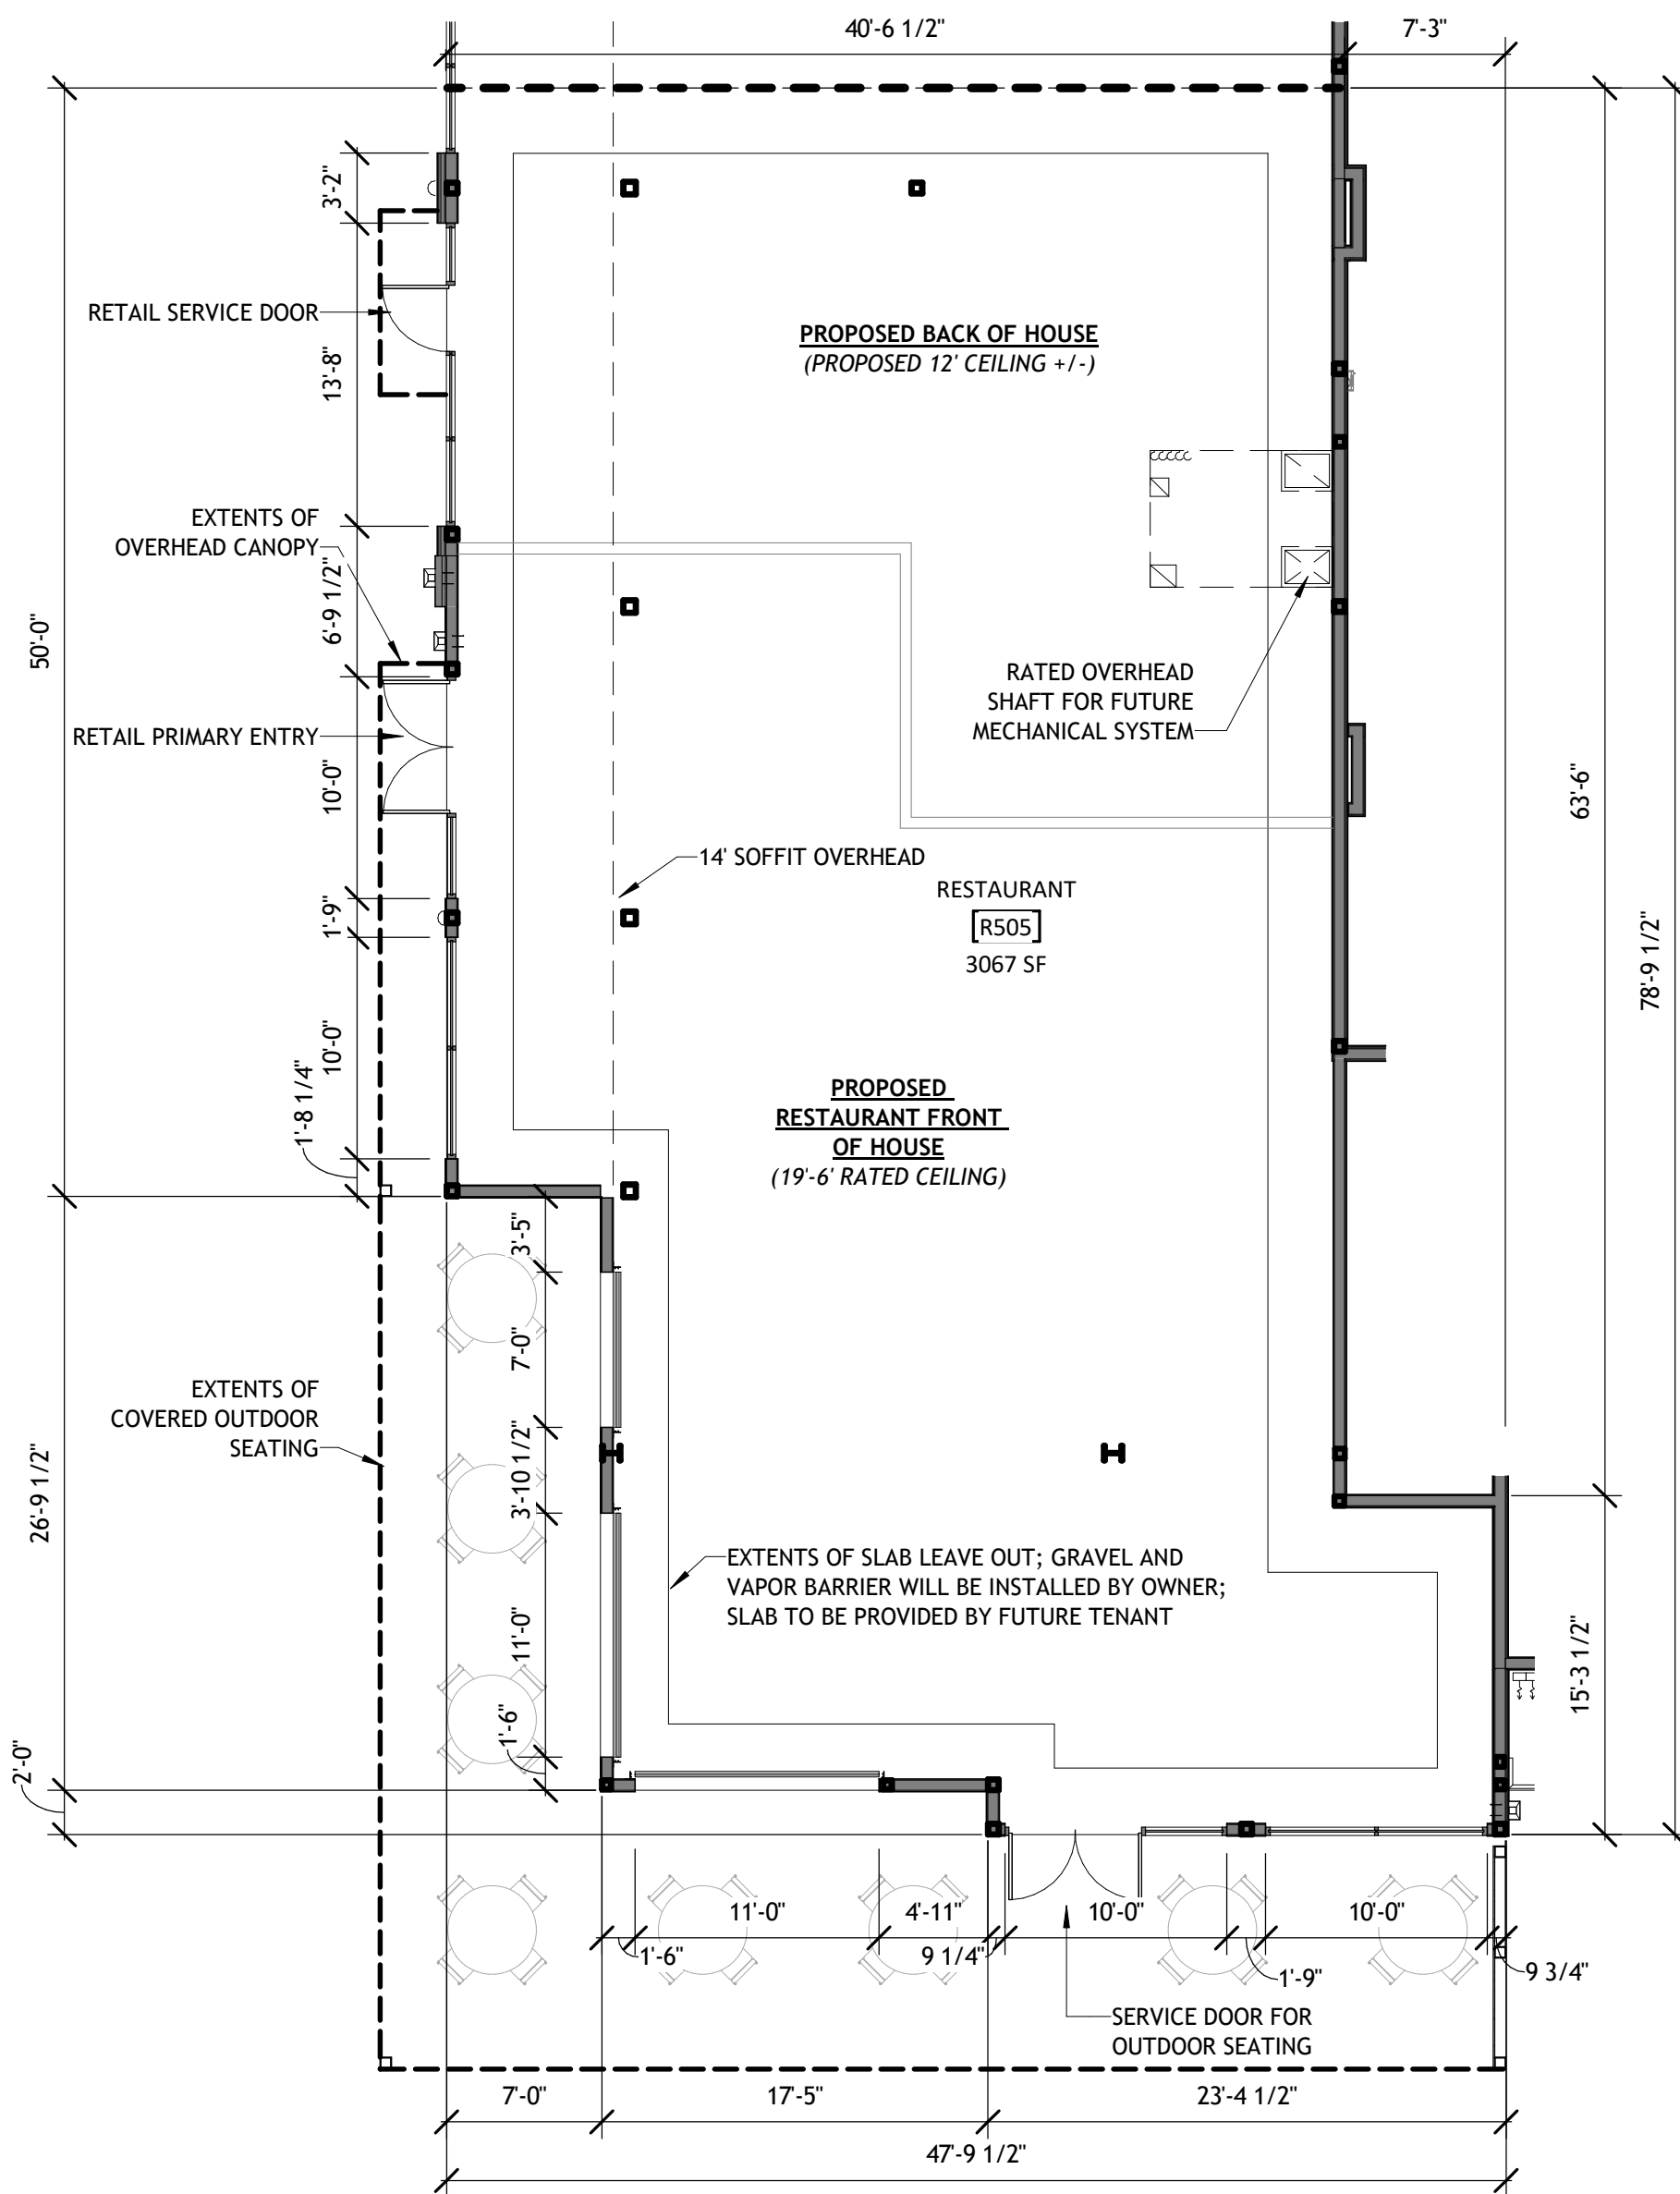

# BUILDING 100- RETAIL R101

MEADOW WALK

1 BUILDING 100 - RETAIL R101  
 R101 1/8" = 1'-0"

# BUILDING 200- RETAIL R201 ROOFTOP

MEADOW WALK

1 BUILDING 200- RETAIL R201 ROOFTOP PLAN  
R201R 1/8" = 1'-0"

R201R

1 BUILDING 200- RETAIL R202  
R202 1/8" = 1'-0"

1 BUILDING 500- RETAIL R501  
R501 1/8" = 1'-0"

1 BUILDING 500- RETAIL R502  
R502 1/8" = 1'-0"

1 BUILDING 500- RETAIL R503  
R503 1/8" = 1'-0"

1 BUILDING 500- RETAIL R504  
R504 1/8" = 1'-0"

# BUILDING 500- RETAIL R505

MEADOW WALK

1 BUILDING 500- RETAIL R505  
R505 1/8" = 1'-0"

R505