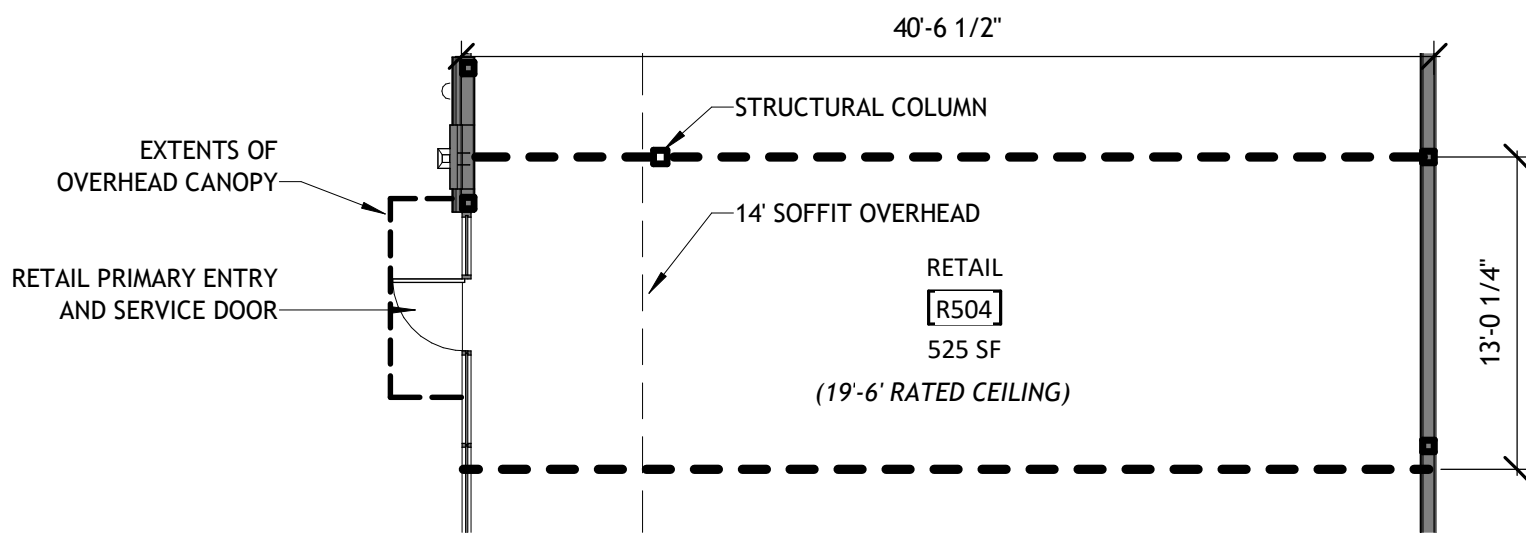

# BUILDING 200- RETAIL R201 ROOFTOP

MEADOW WALK

1 BUILDING 200- RETAIL R201 ROOFTOP PLAN  
R201R 1/8" = 1'-0"

R201R

1 BUILDING 200- RETAIL R202  
R202 1/8" = 1'-0"

1 BUILDING 500- RETAIL R501  
R501 1/8" = 1'-0"

1 BUILDING 500- RETAIL R502  
R502 1/8" = 1'-0"

1 BUILDING 500- RETAIL R503  
R503 1/8" = 1'-0"

1 BUILDING 500- RETAIL R504  
R504 1/8" = 1'-0"