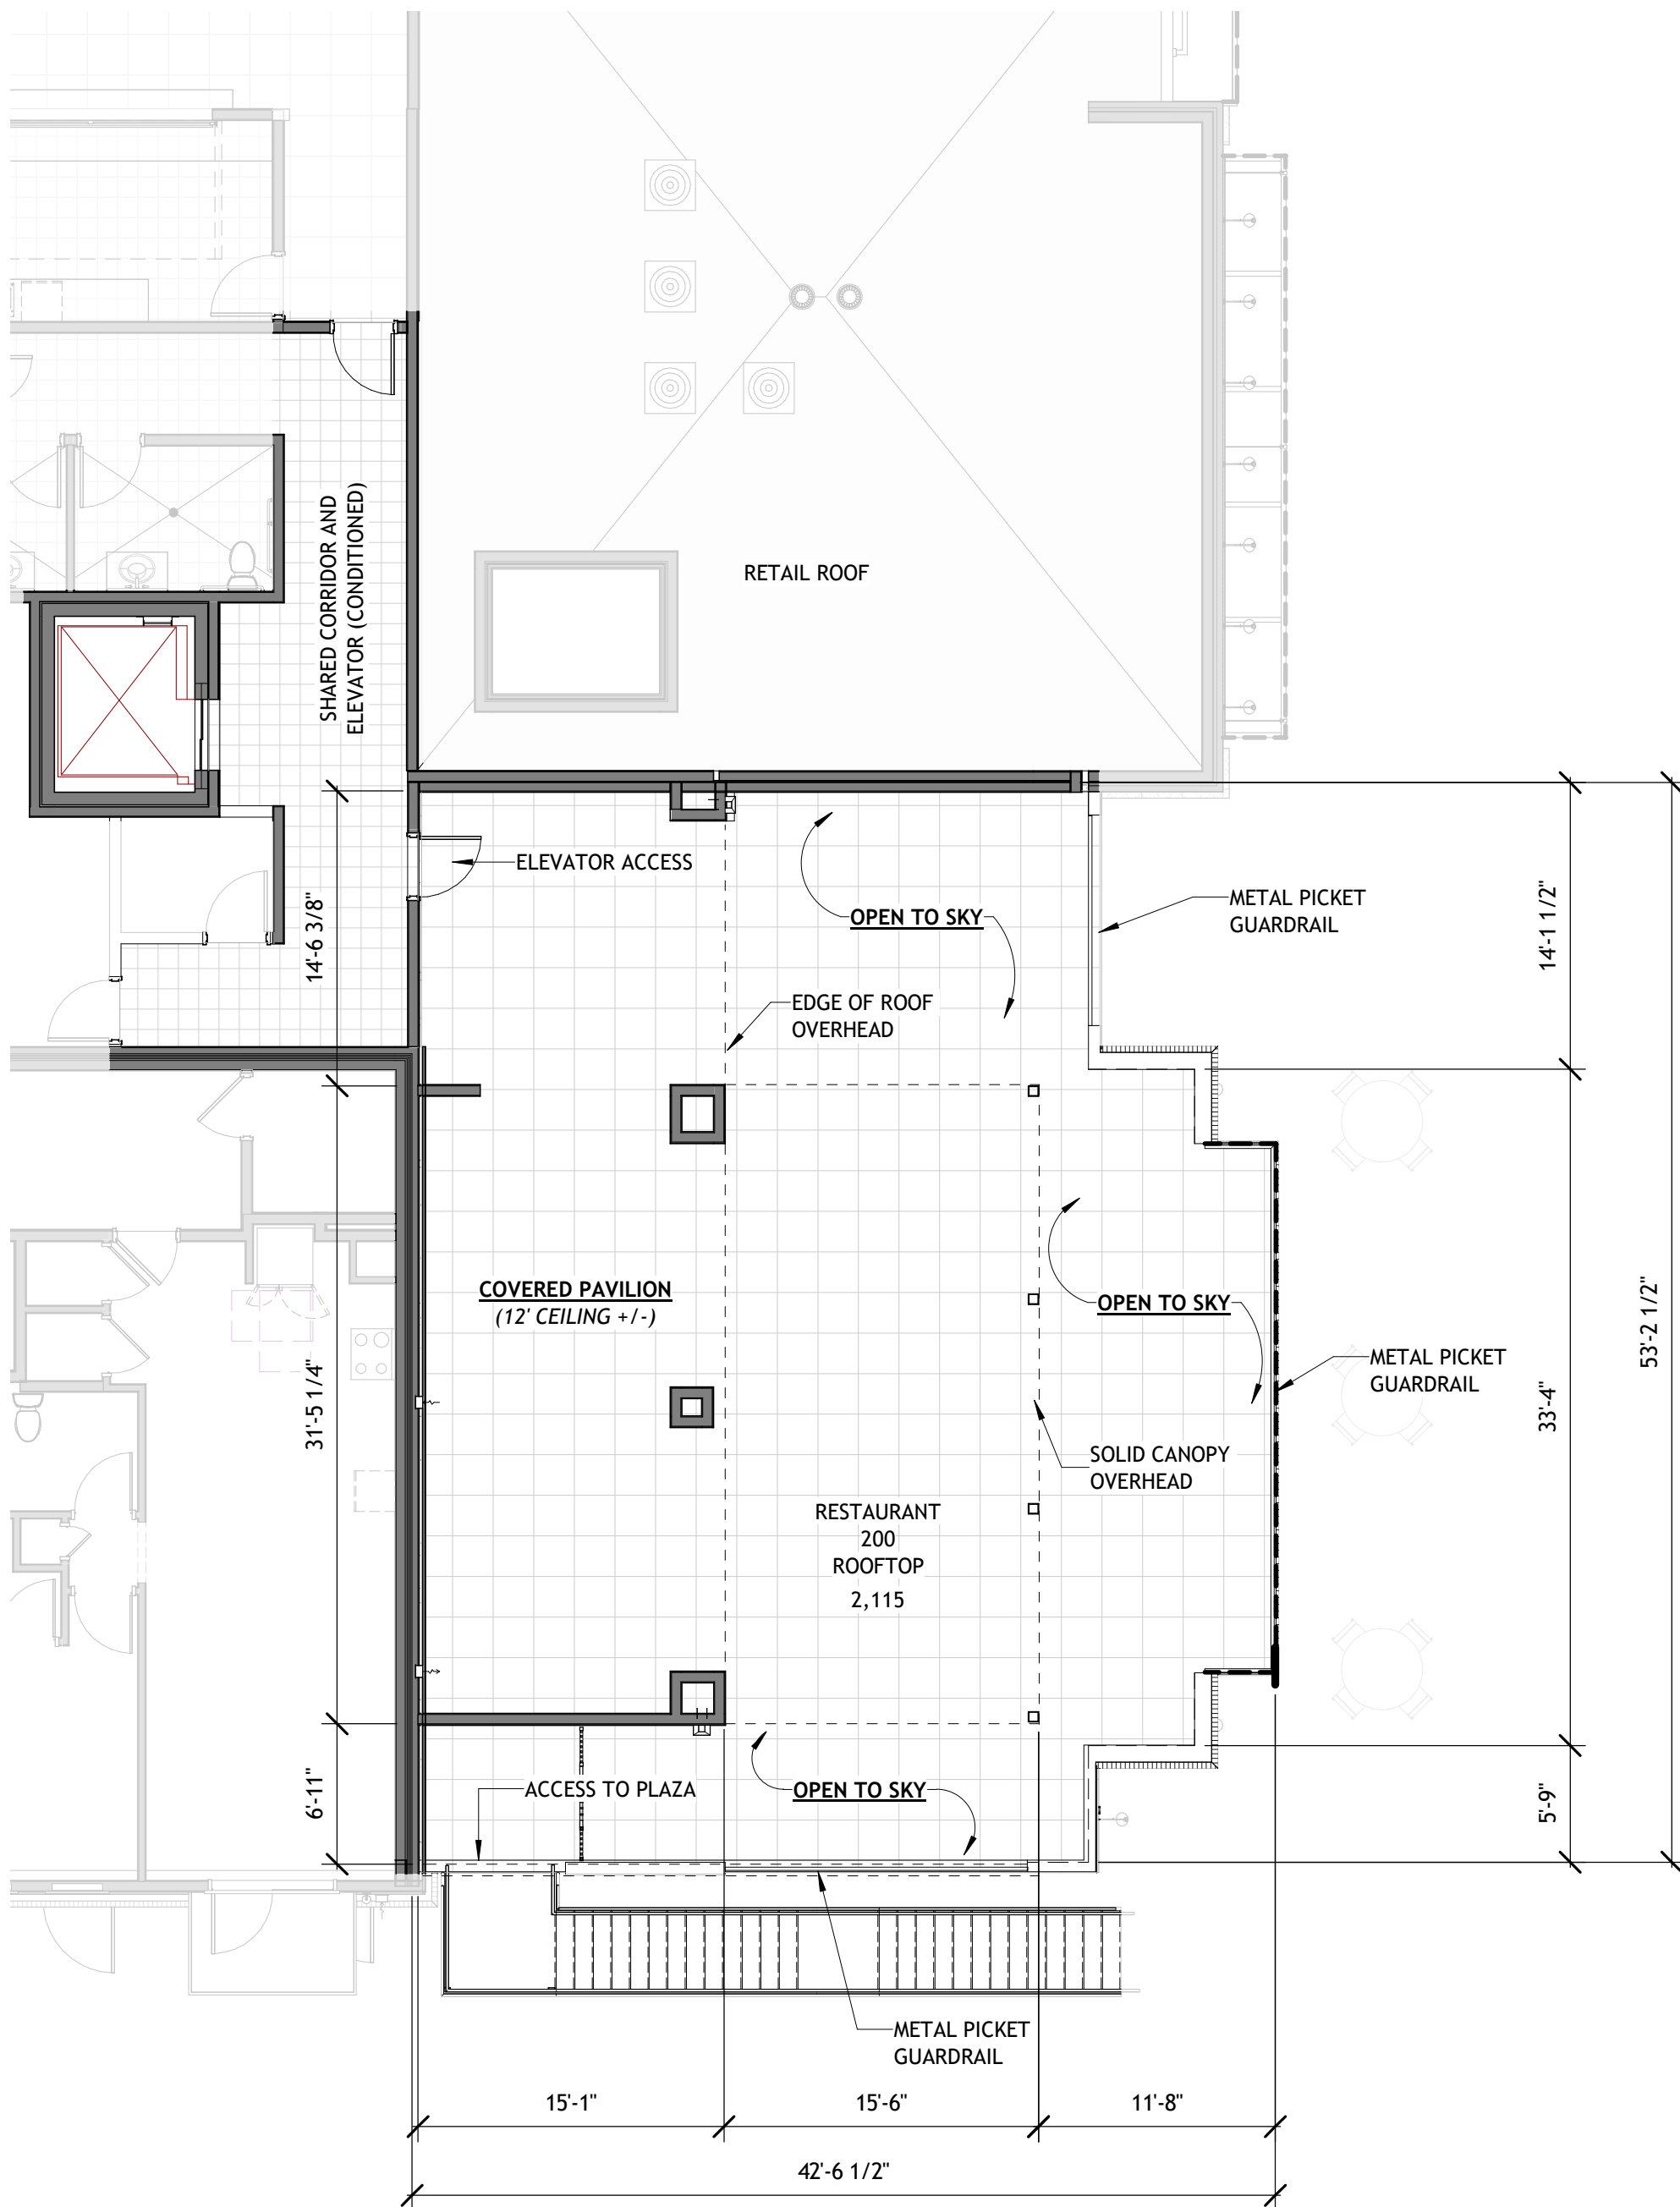

# BUILDING 100- RETAIL R101

MEADOW WALK

1 BUILDING 100 - RETAIL R101  
 R101 1/8" = 1'-0"

# BUILDING 200- RETAIL R201

MEADOW WALK

1 BUILDING 200- RETAIL R201  
 R201 1/8" = 1'-0"

R201

# BUILDING 200- RETAIL R201 ROOFTOP

MEADOW WALK

1 BUILDING 200- RETAIL R201 ROOFTOP PLAN  
R201R 1/8" = 1'-0"

R201R

1 BUILDING 200- RETAIL R202  
R202 1/8" = 1'-0"

1 BUILDING 500- RETAIL R501  
R501 1/8" = 1'-0"

1 BUILDING 500- RETAIL R502  
R502 1/8" = 1'-0"

1 BUILDING 500- RETAIL R503  
R503 1/8" = 1'-0"

1 BUILDING 500- RETAIL R504  
R504 1/8" = 1'-0"