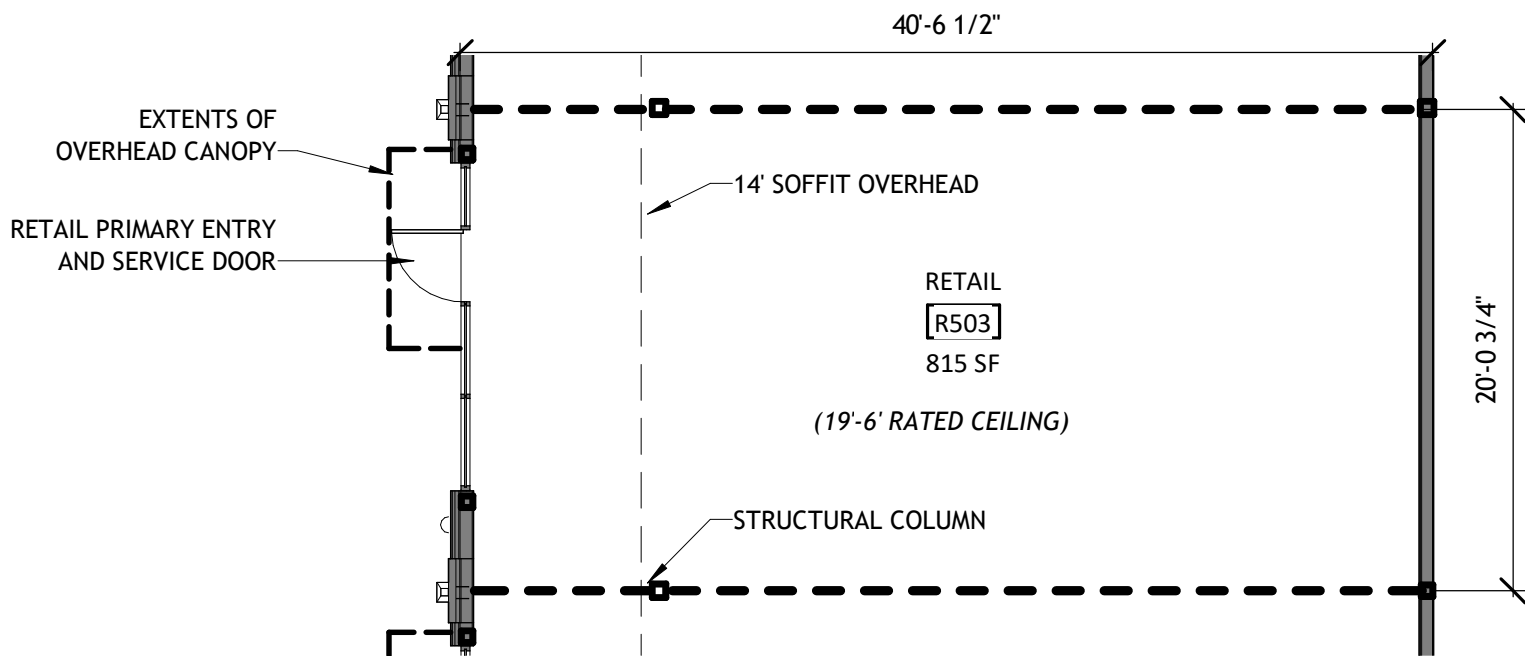

# BUILDING 200- RETAIL R201 ROOFTOP

MEADOW WALK

1 BUILDING 200- RETAIL R201 ROOFTOP PLAN  
R201R 1/8" = 1'-0"

R201R

1 BUILDING 200- RETAIL R202  
R202 1/8" = 1'-0"

1 BUILDING 500- RETAIL R501  
R501 1/8" = 1'-0"

1 BUILDING 500- RETAIL R502  
R502 1/8" = 1'-0"

1 BUILDING 500- RETAIL R503  
R503 1/8" = 1'-0"

1 BUILDING 500- RETAIL R504  
R504 1/8" = 1'-0"