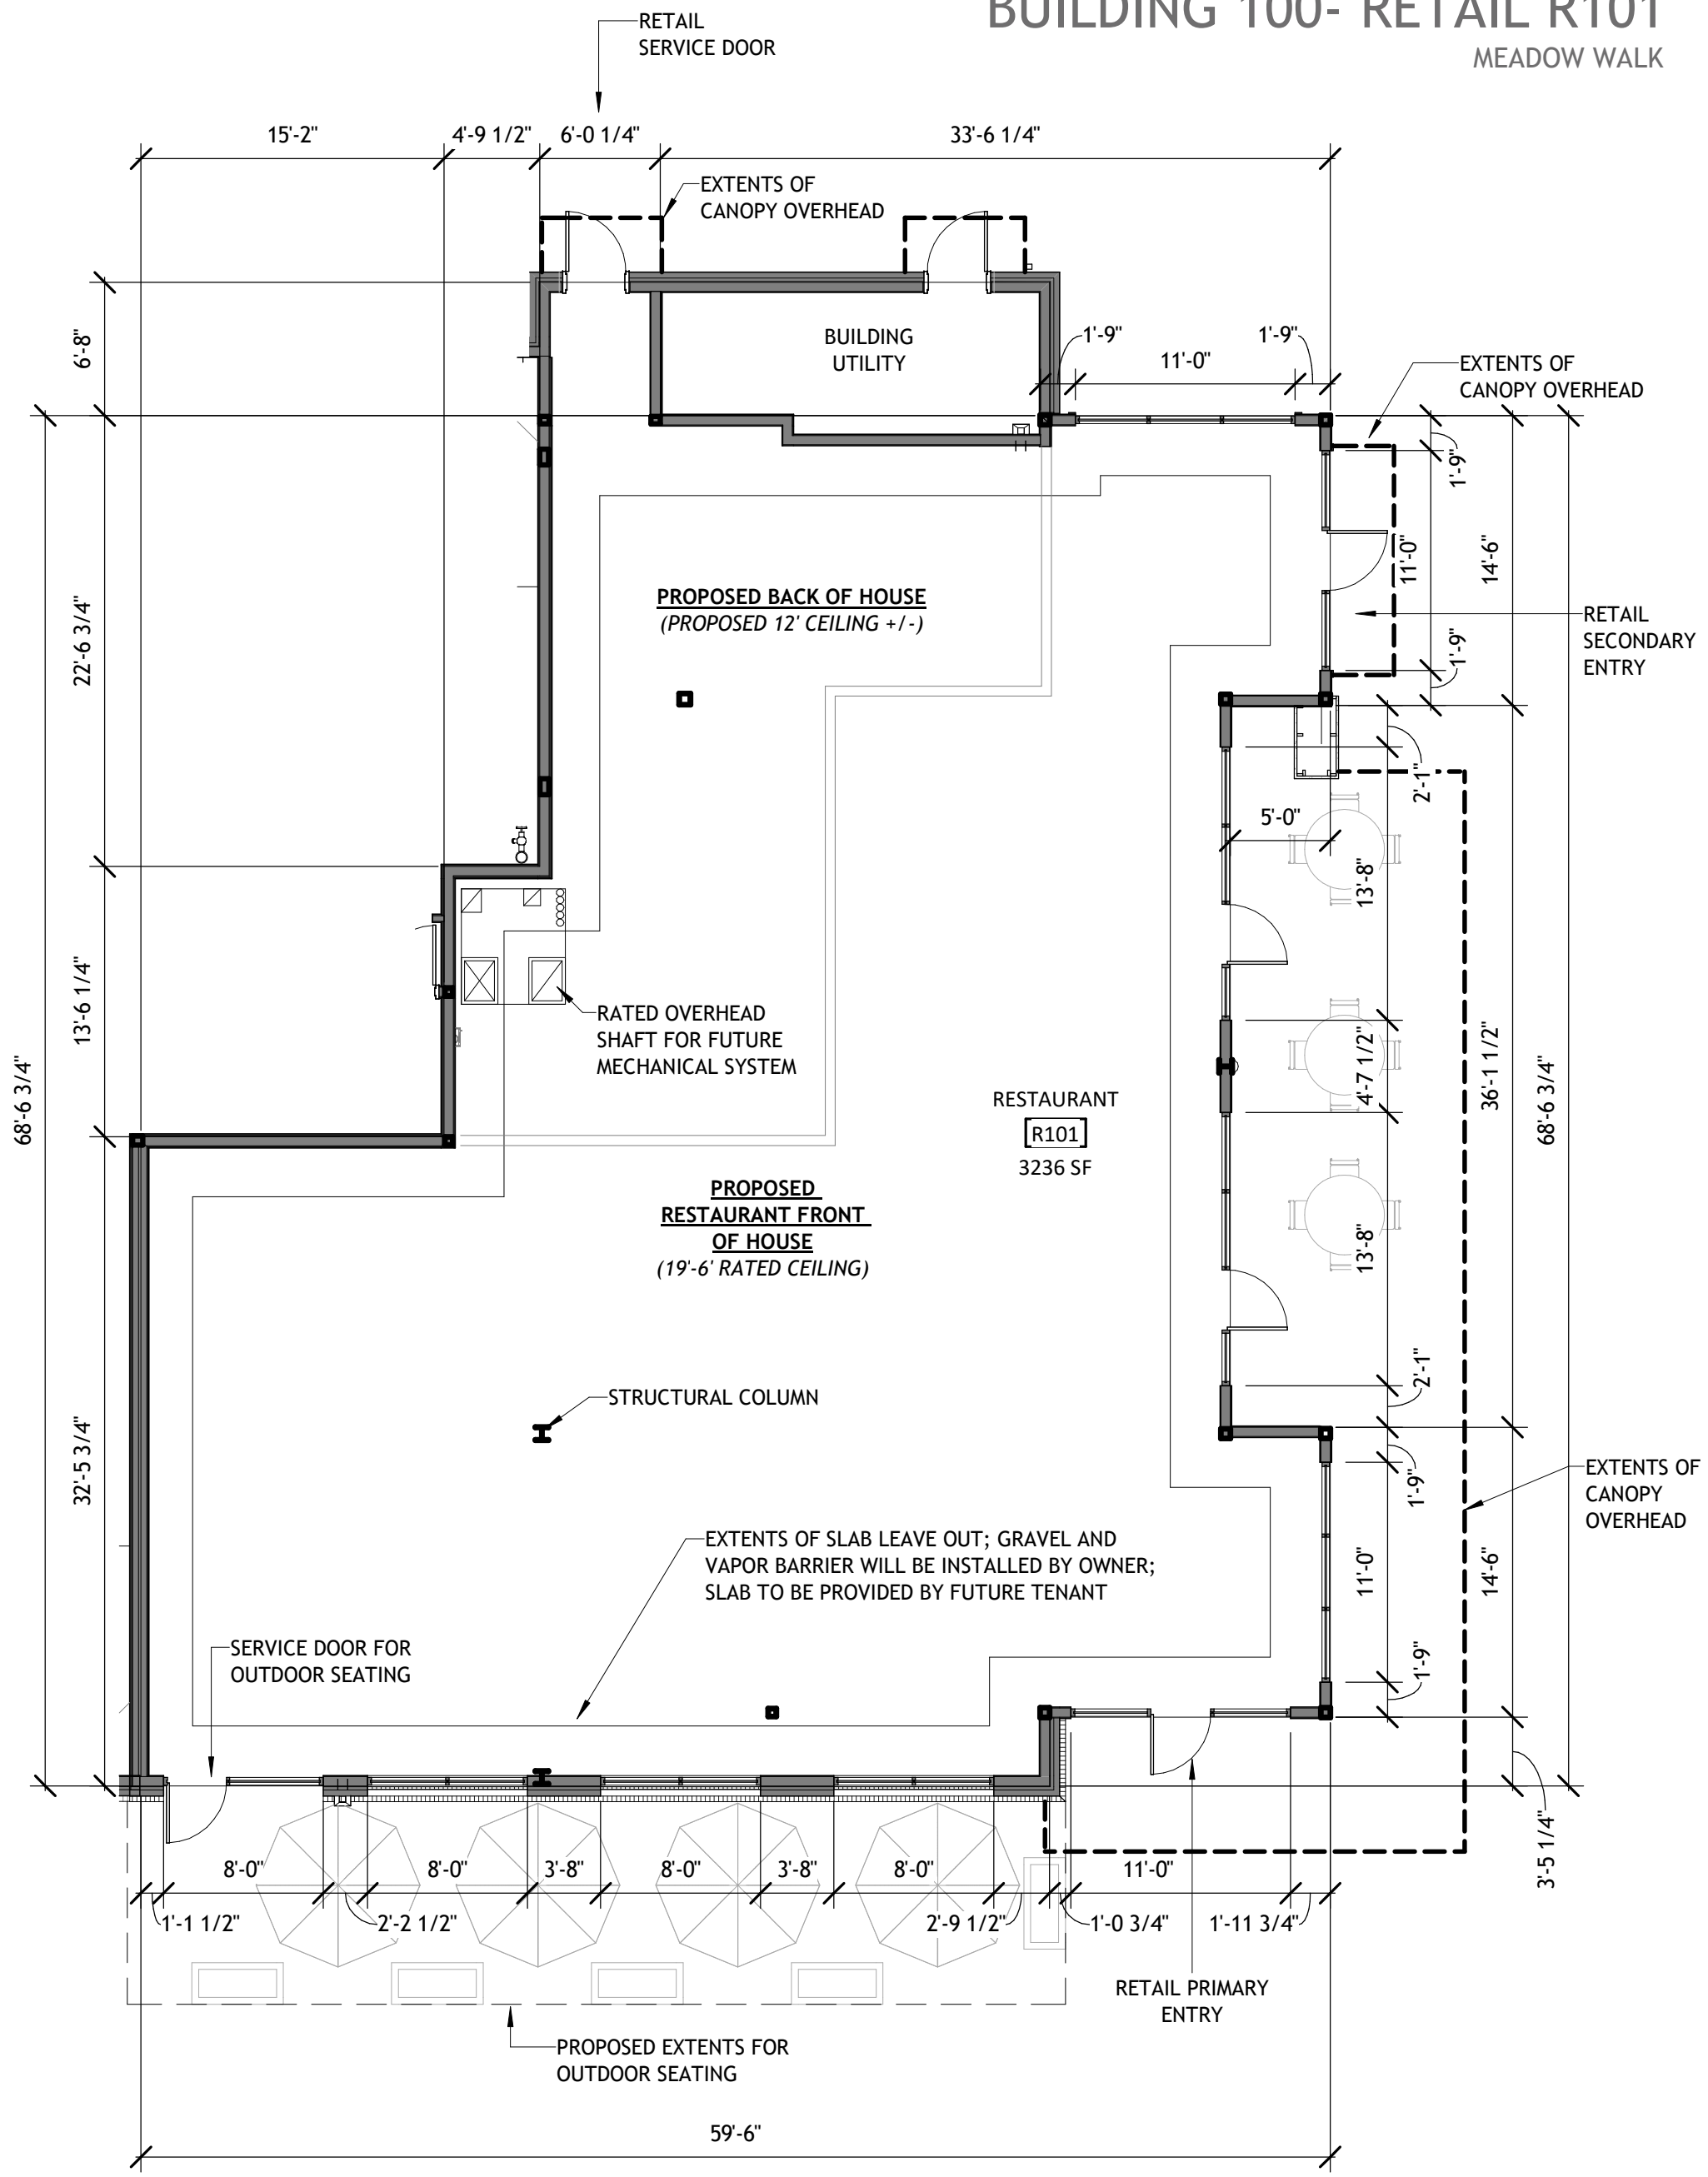

# BUILDING 100- RETAIL R101

MEADOW WALK

1 BUILDING 100 - RETAIL R101  
 R101 1/8" = 1'-0"

# BUILDING 200- RETAIL R201

MEADOW WALK

1 BUILDING 200- RETAIL R201  
 R201 1/8" = 1'-0"

R201

# BUILDING 200- RETAIL R201 ROOFTOP

MEADOW WALK

1 BUILDING 200- RETAIL R201 ROOFTOP PLAN  
R201R 1/8" = 1'-0"

R201R

1 BUILDING 200- RETAIL R202  
R202 1/8" = 1'-0"

1 BUILDING 500- RETAIL R501  
R501 1/8" = 1'-0"

1 BUILDING 500- RETAIL R502  
R502 1/8" = 1'-0"

1 BUILDING 500- RETAIL R503  
R503 1/8" = 1'-0"

1 BUILDING 500- RETAIL R504  
R504 1/8" = 1'-0"