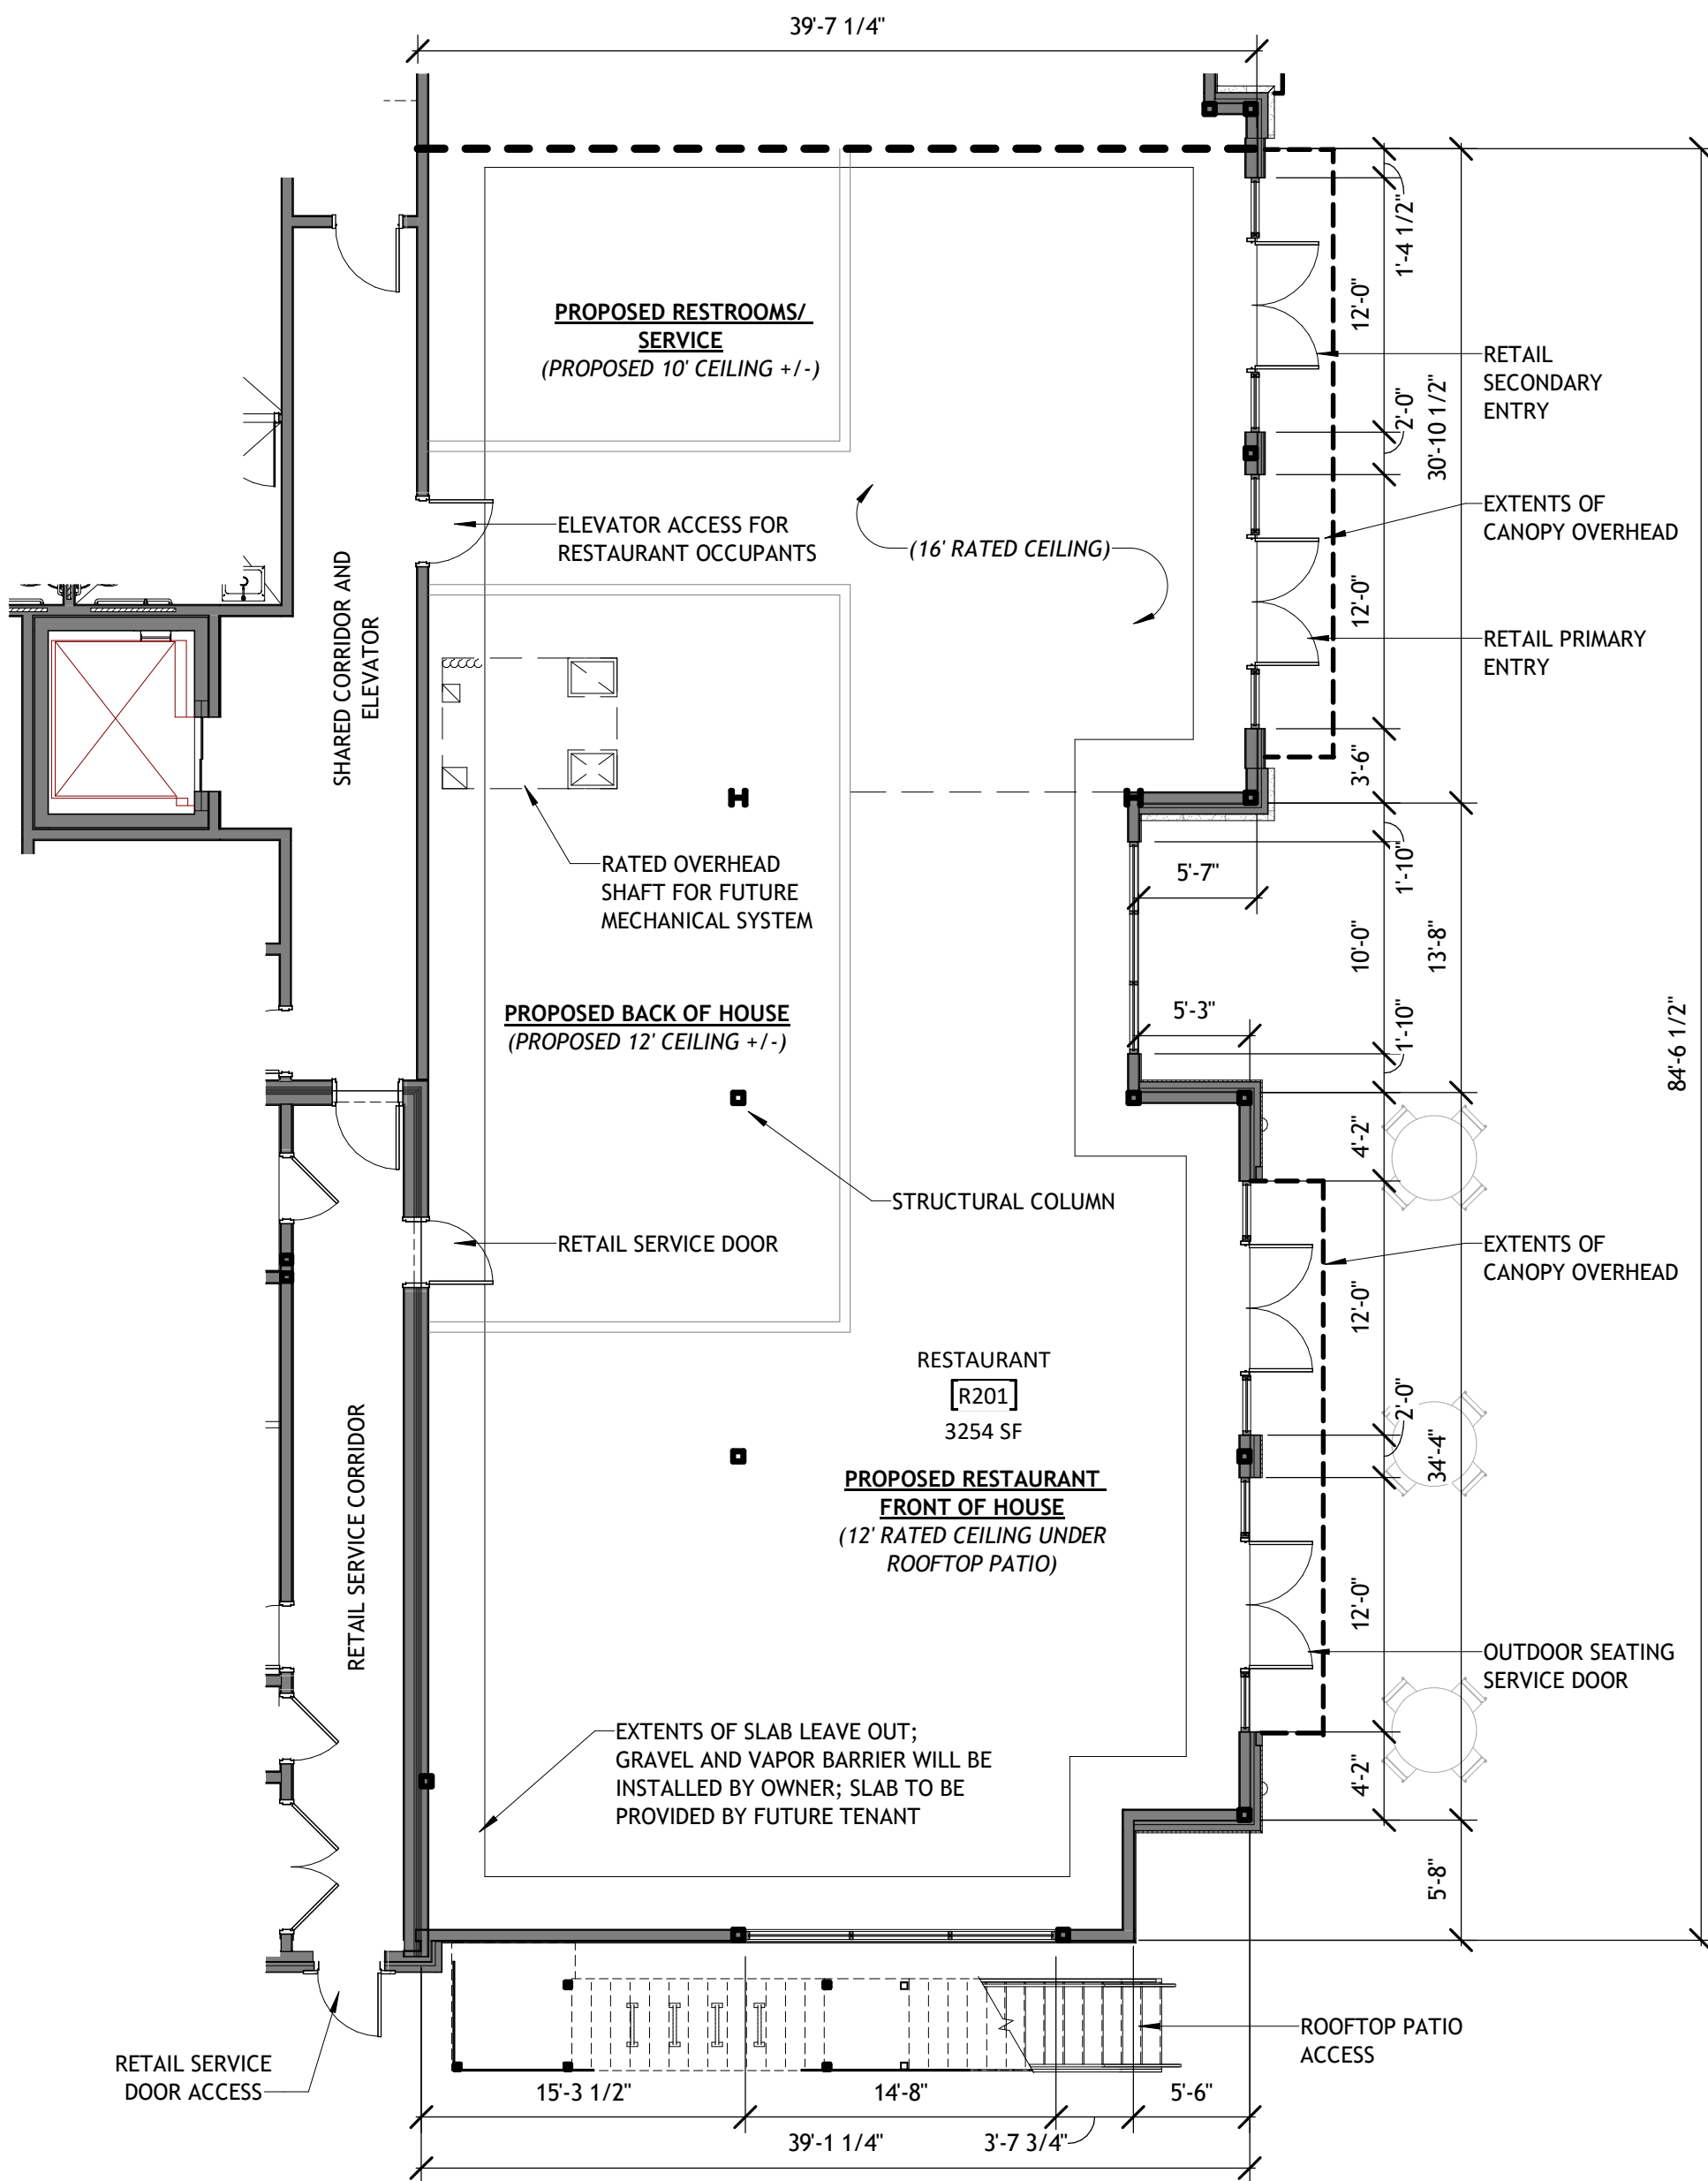

# BUILDING 100- RETAIL R101

MEADOW WALK

1 BUILDING 100 - RETAIL R101  
 R101 1/8" = 1'-0"

# BUILDING 200- RETAIL R201

MEADOW WALK

1 BUILDING 200- RETAIL R201  
 R201 1/8" = 1'-0"

R201

# BUILDING 200- RETAIL R201 ROOFTOP

MEADOW WALK

1 BUILDING 200- RETAIL R201 ROOFTOP PLAN  
R201R 1/8" = 1'-0"

R201R

1 BUILDING 200- RETAIL R202  
R202 1/8" = 1'-0"

1 BUILDING 500- RETAIL R501  
R501 1/8" = 1'-0"

1 BUILDING 500- RETAIL R502  
R502 1/8" = 1'-0"

1 BUILDING 500- RETAIL R503  
R503 1/8" = 1'-0"

1 BUILDING 500- RETAIL R504  
R504 1/8" = 1'-0"