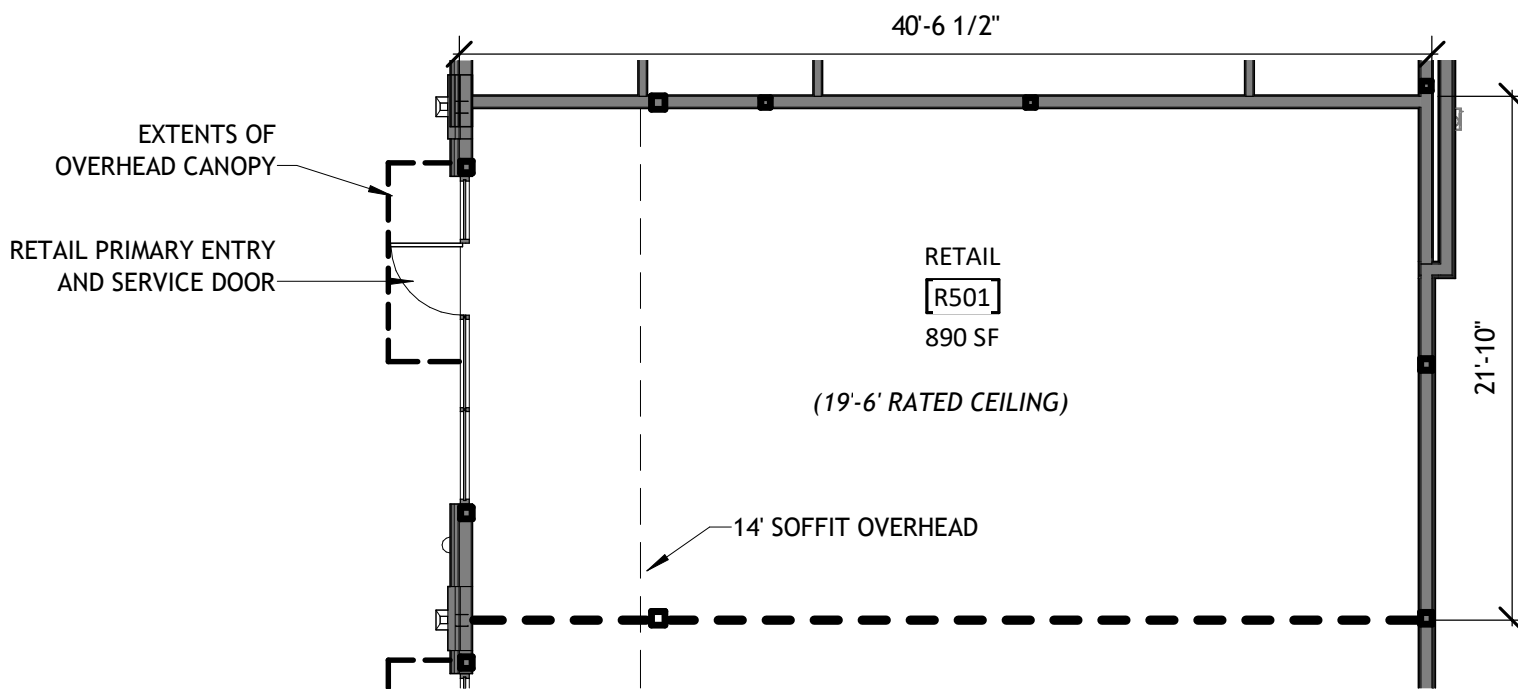

# BUILDING 100- RETAIL R101

MEADOW WALK

1 BUILDING 100 - RETAIL R101  
 R101 1/8" = 1'-0"

# BUILDING 200- RETAIL R201

MEADOW WALK

1 BUILDING 200- RETAIL R201  
 R201 1/8" = 1'-0"

R201

# BUILDING 200- RETAIL R201 ROOFTOP

MEADOW WALK

1 BUILDING 200- RETAIL R201 ROOFTOP PLAN  
R201R 1/8" = 1'-0"

R201R

1 BUILDING 200- RETAIL R202  
R202 1/8" = 1'-0"

1 BUILDING 500- RETAIL R501  
R501 1/8" = 1'-0"

1 BUILDING 500- RETAIL R502  
R502 1/8" = 1'-0"

1 BUILDING 500- RETAIL R503  
R503 1/8" = 1'-0"

1 BUILDING 500- RETAIL R504  
R504 1/8" = 1'-0"