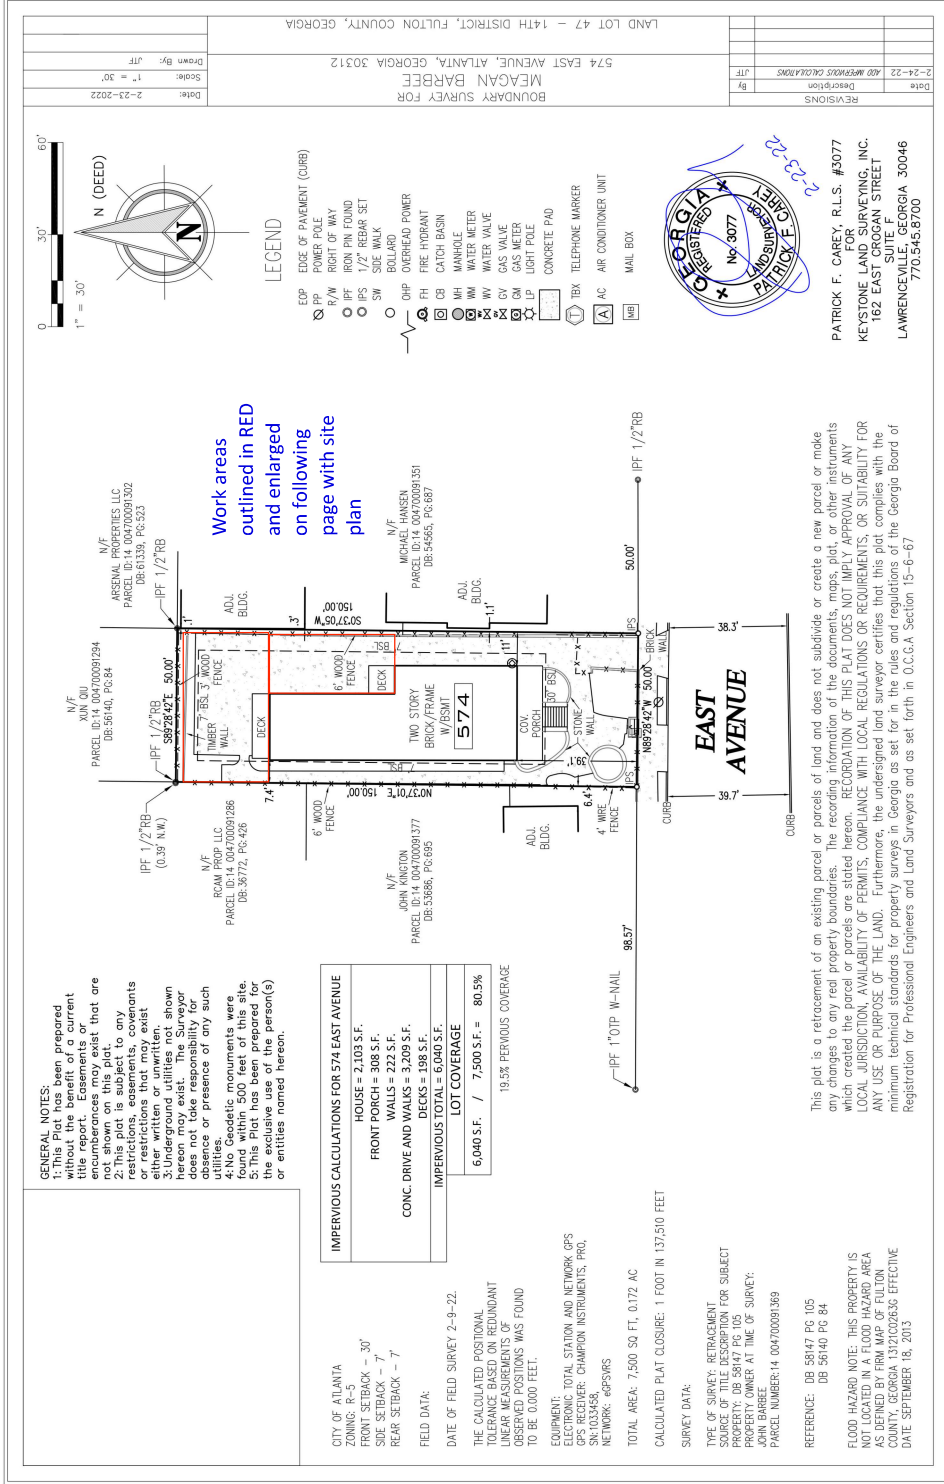

PROJECT

LANDSCAPE DESIGN

574 EAST AVE. NE
ATLANTA, GA 30312

BARBEE RESIDENCE

ISSUE CHART

DATE	ISSUE	DATE
2-24-22	ISSUE	
	Job Number	

TITLE

SURVEY

SHEET NUMBER

L-01-01

PROPERTY SURVEY - INCLUDED FOR REFERENCE ONLY