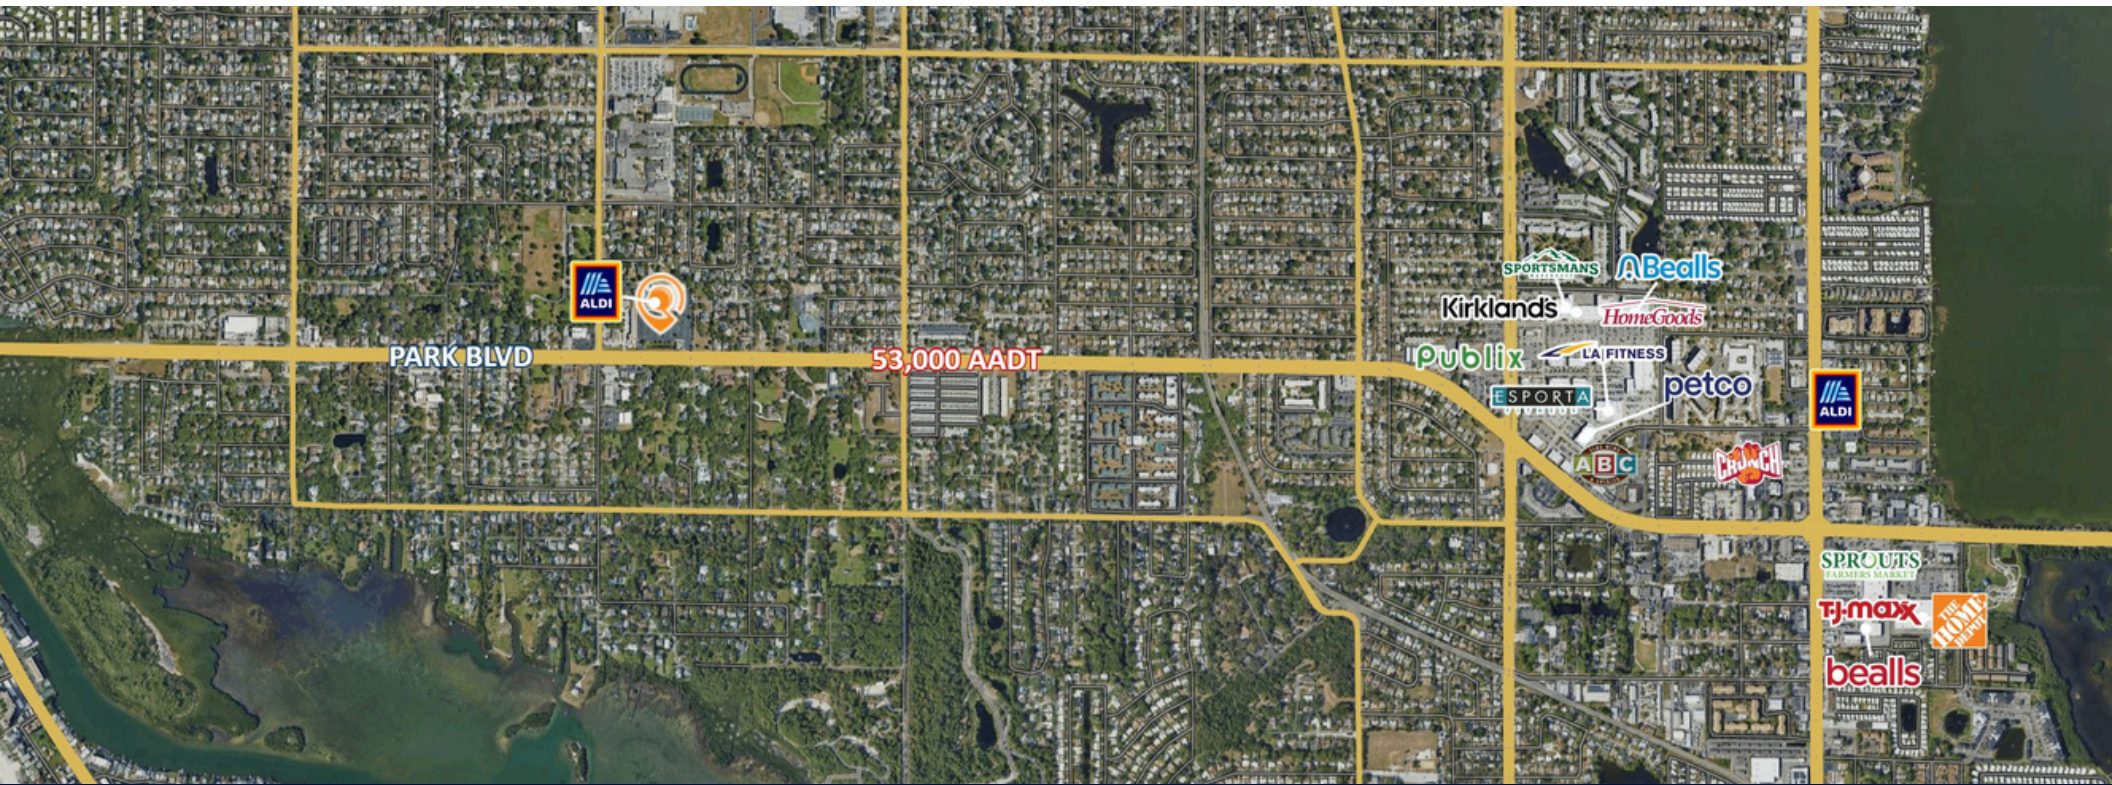

ALDI SUBLEASE SEMINOLE

12975 Park Blvd | Seminole, FL 33776

Retail For Sublease

LQ Commercial
REAL ESTATE SERVICES

LQCRE.COM

LQ Commercial
REAL ESTATE SERVICES

LQCRE.COM

Eli Dioso
D: 813.999.1947
edioso@lqcre.com

Information obtained from owner(s) or sources deemed reliable. We have no reason to doubt its accuracy, but cannot guarantee it. Property is subject to change or withdraw without notice.