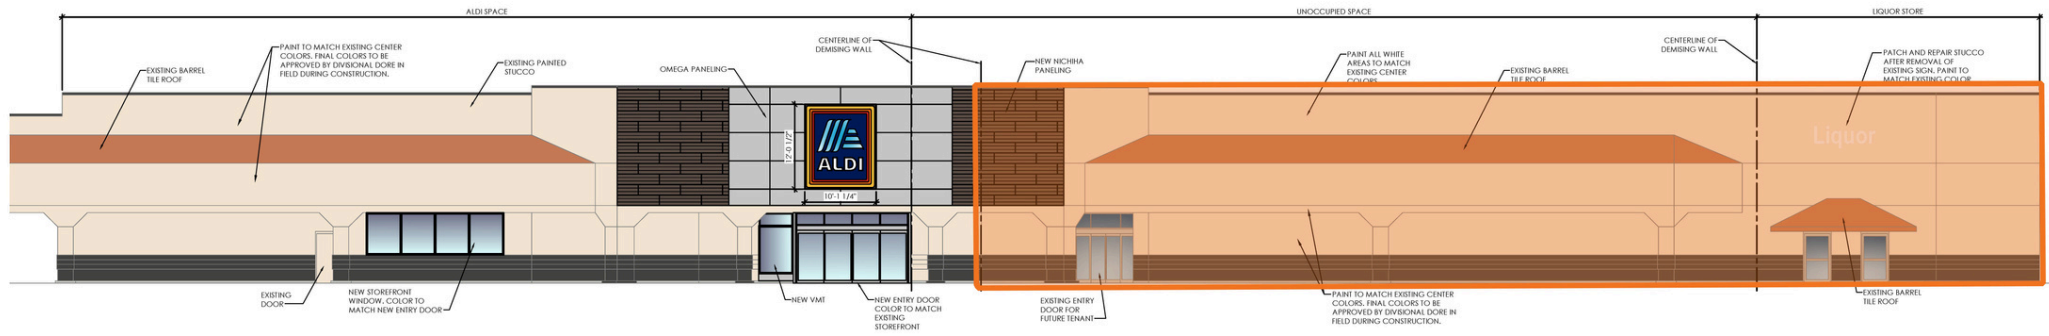

# ALDI SUBLEASE SEMINOLE

12975 Park Blvd | Seminole, FL 33776

Retail For Sublease

**LQ Commercial**  
REAL ESTATE SERVICES

---

**LQCRE.COM**

**LQ Commercial**  
REAL ESTATE SERVICES

[LQCRE.COM](http://LQCRE.COM)