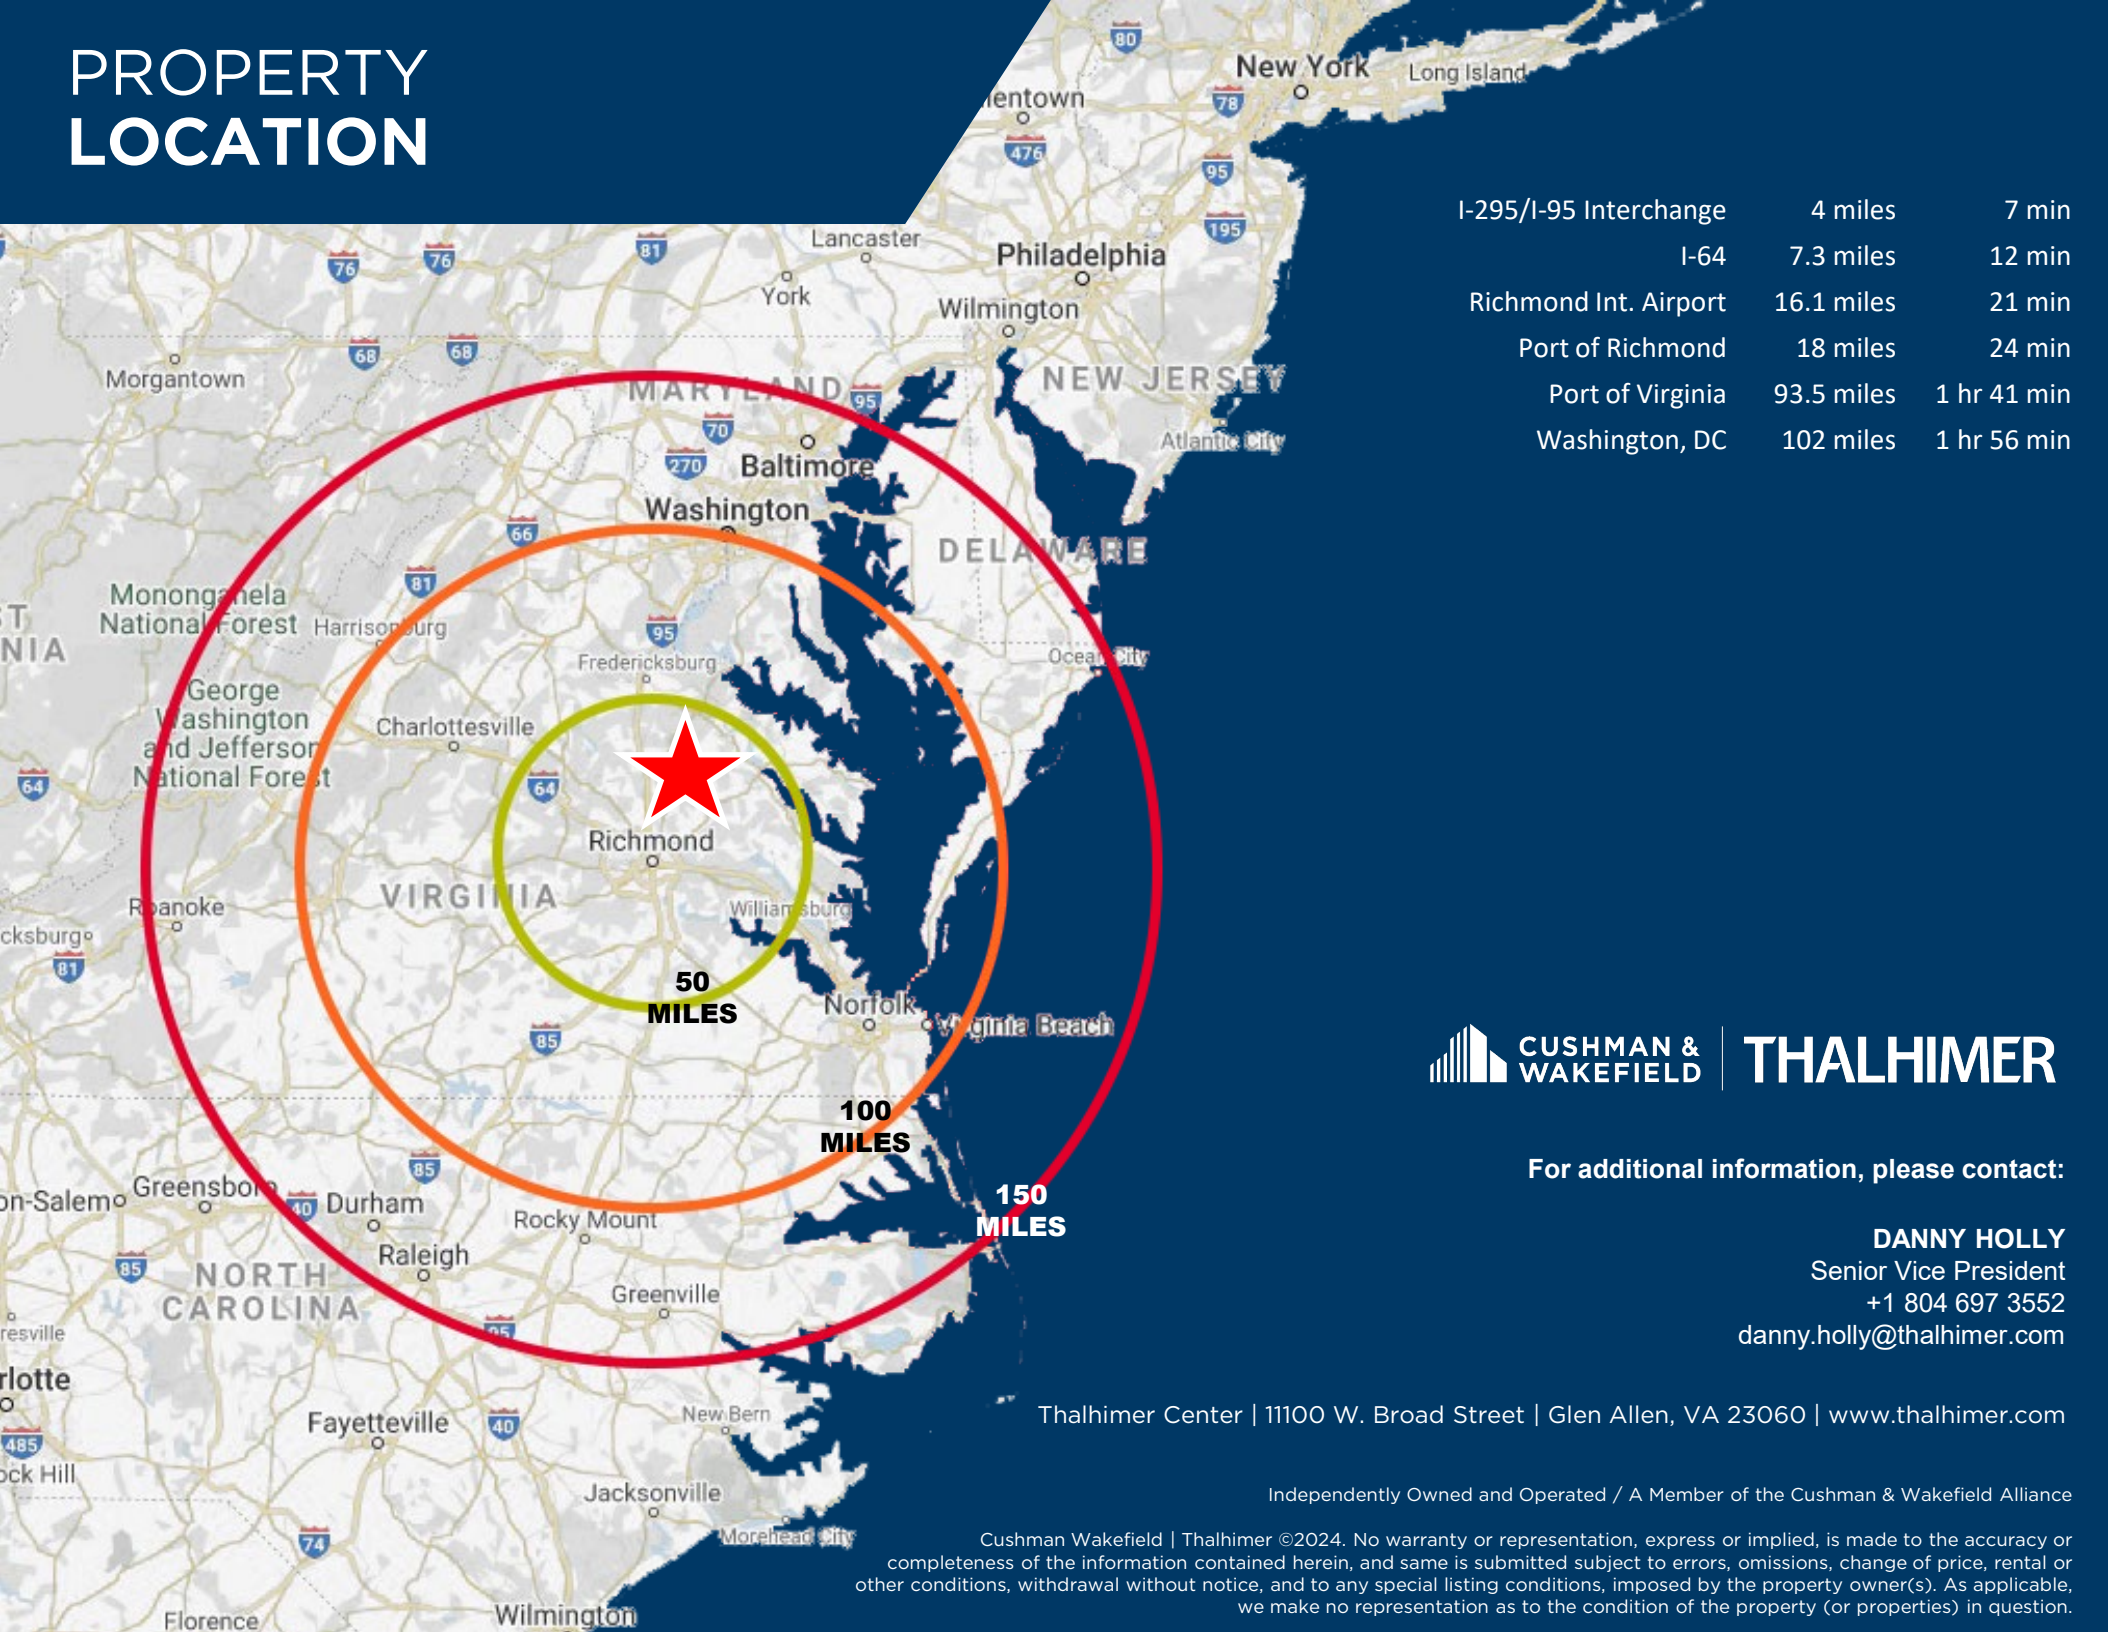

PROPERTY PHOTOGRAPHS

SPACE PHOTOGRAPHS

PROPERTY REGIONAL LOCATION

RUTLAND

Kroger Marketplace, Chick-fil-A, Wawa, Louisiana Kitchen, Starbucks, DUNKIN', Jersey Mikes SUBS, the Y, CHIPOTLE MEXICAN GRILL, HCA Va Hanover Emergency Center, Bojangles, Walgreens, SUBWAY

Hanover Exit 41

VDOT

Richmond Times-Dispatch

Carter CAT

SUPERVALU

Atlee Station Logistics Center

PROPERTY LOCATION

PROPERTY LOCATION

I-295/I-95 Interchange	4 miles	7 min
I-64	7.3 miles	12 min
Richmond Int. Airport	16.1 miles	21 min
Port of Richmond	18 miles	24 min
Port of Virginia	93.5 miles	1 hr 41 min
Washington, DC	102 miles	1 hr 56 min