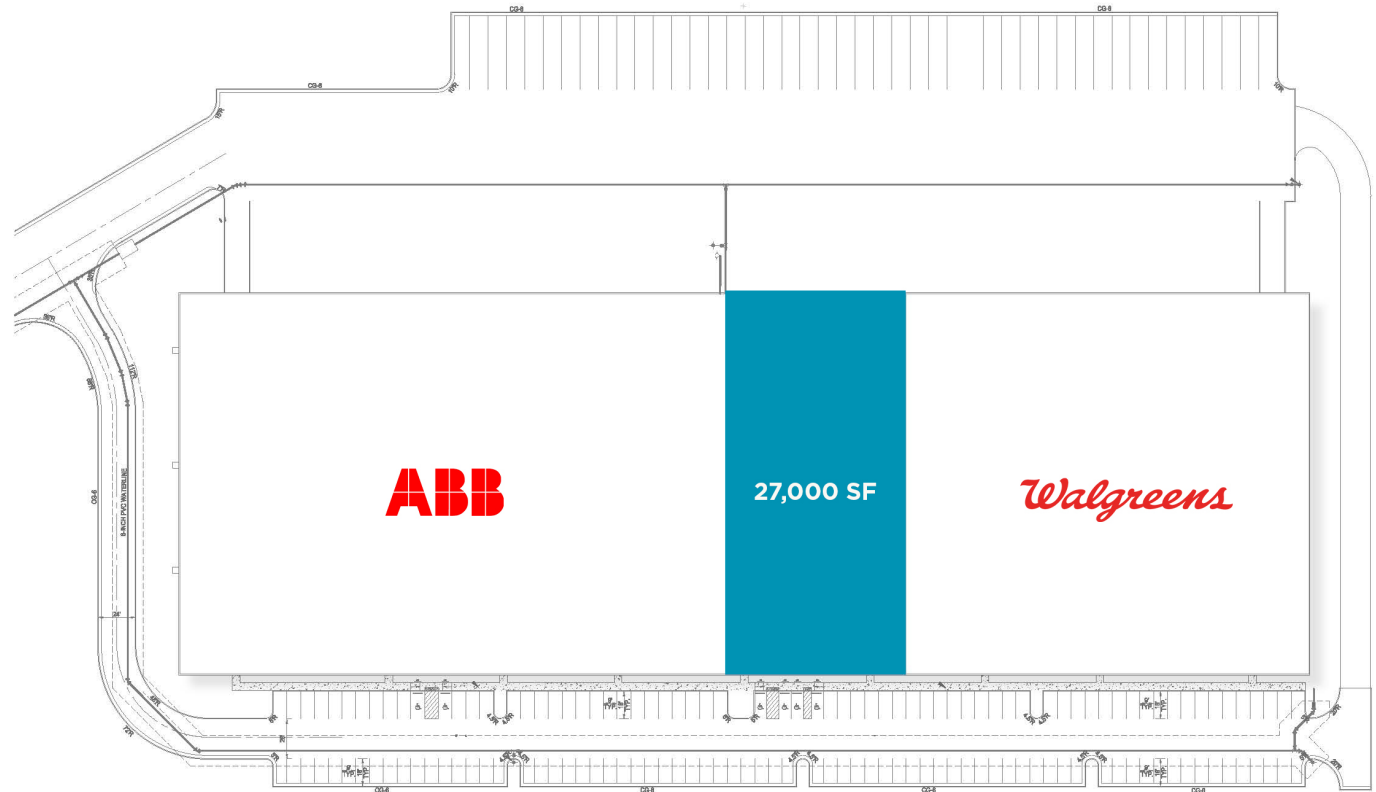

FOR SUBLEASE

Atlee Station Logistics Center

8440 Times Dispatch Boulevard, Mechanicsville, VA 23116

27,000 SF AVAILABLE

AVAILABLE
IMMEDIATELY

For additional information, please contact:

DANNY HOLLY
Senior Vice President
+1 804 697 3552
danny.holly@thalhimer.com

Thalhimer Center | 11100 W. Broad Street | Glen Allen, VA 23060 | www.thalhimer.com

PROPERTY HIGHLIGHTS

- **AVAILABLE** 27,000 SF (Building total 185,000 SF)
- **ASKING RATE** \$9.75/SF, NNN
Sublease through August 31, 2033
Two, 5-year renewal options
- **LOADING** Six (6) loading docks;
three (3) equipped with pit dock
levelers; one (1) 12' x 14' knock-out
for drive-in
- **CEILING HEIGHT** 30' Clear
- **SPRINKLER** ESFR
- **COLUMN SPACING** 54' X 47'.5"
- **PARKING** Trailer/Truck parking
available
- **ZONING**
M-1
- **NEW CONSTRUCTION** 2022