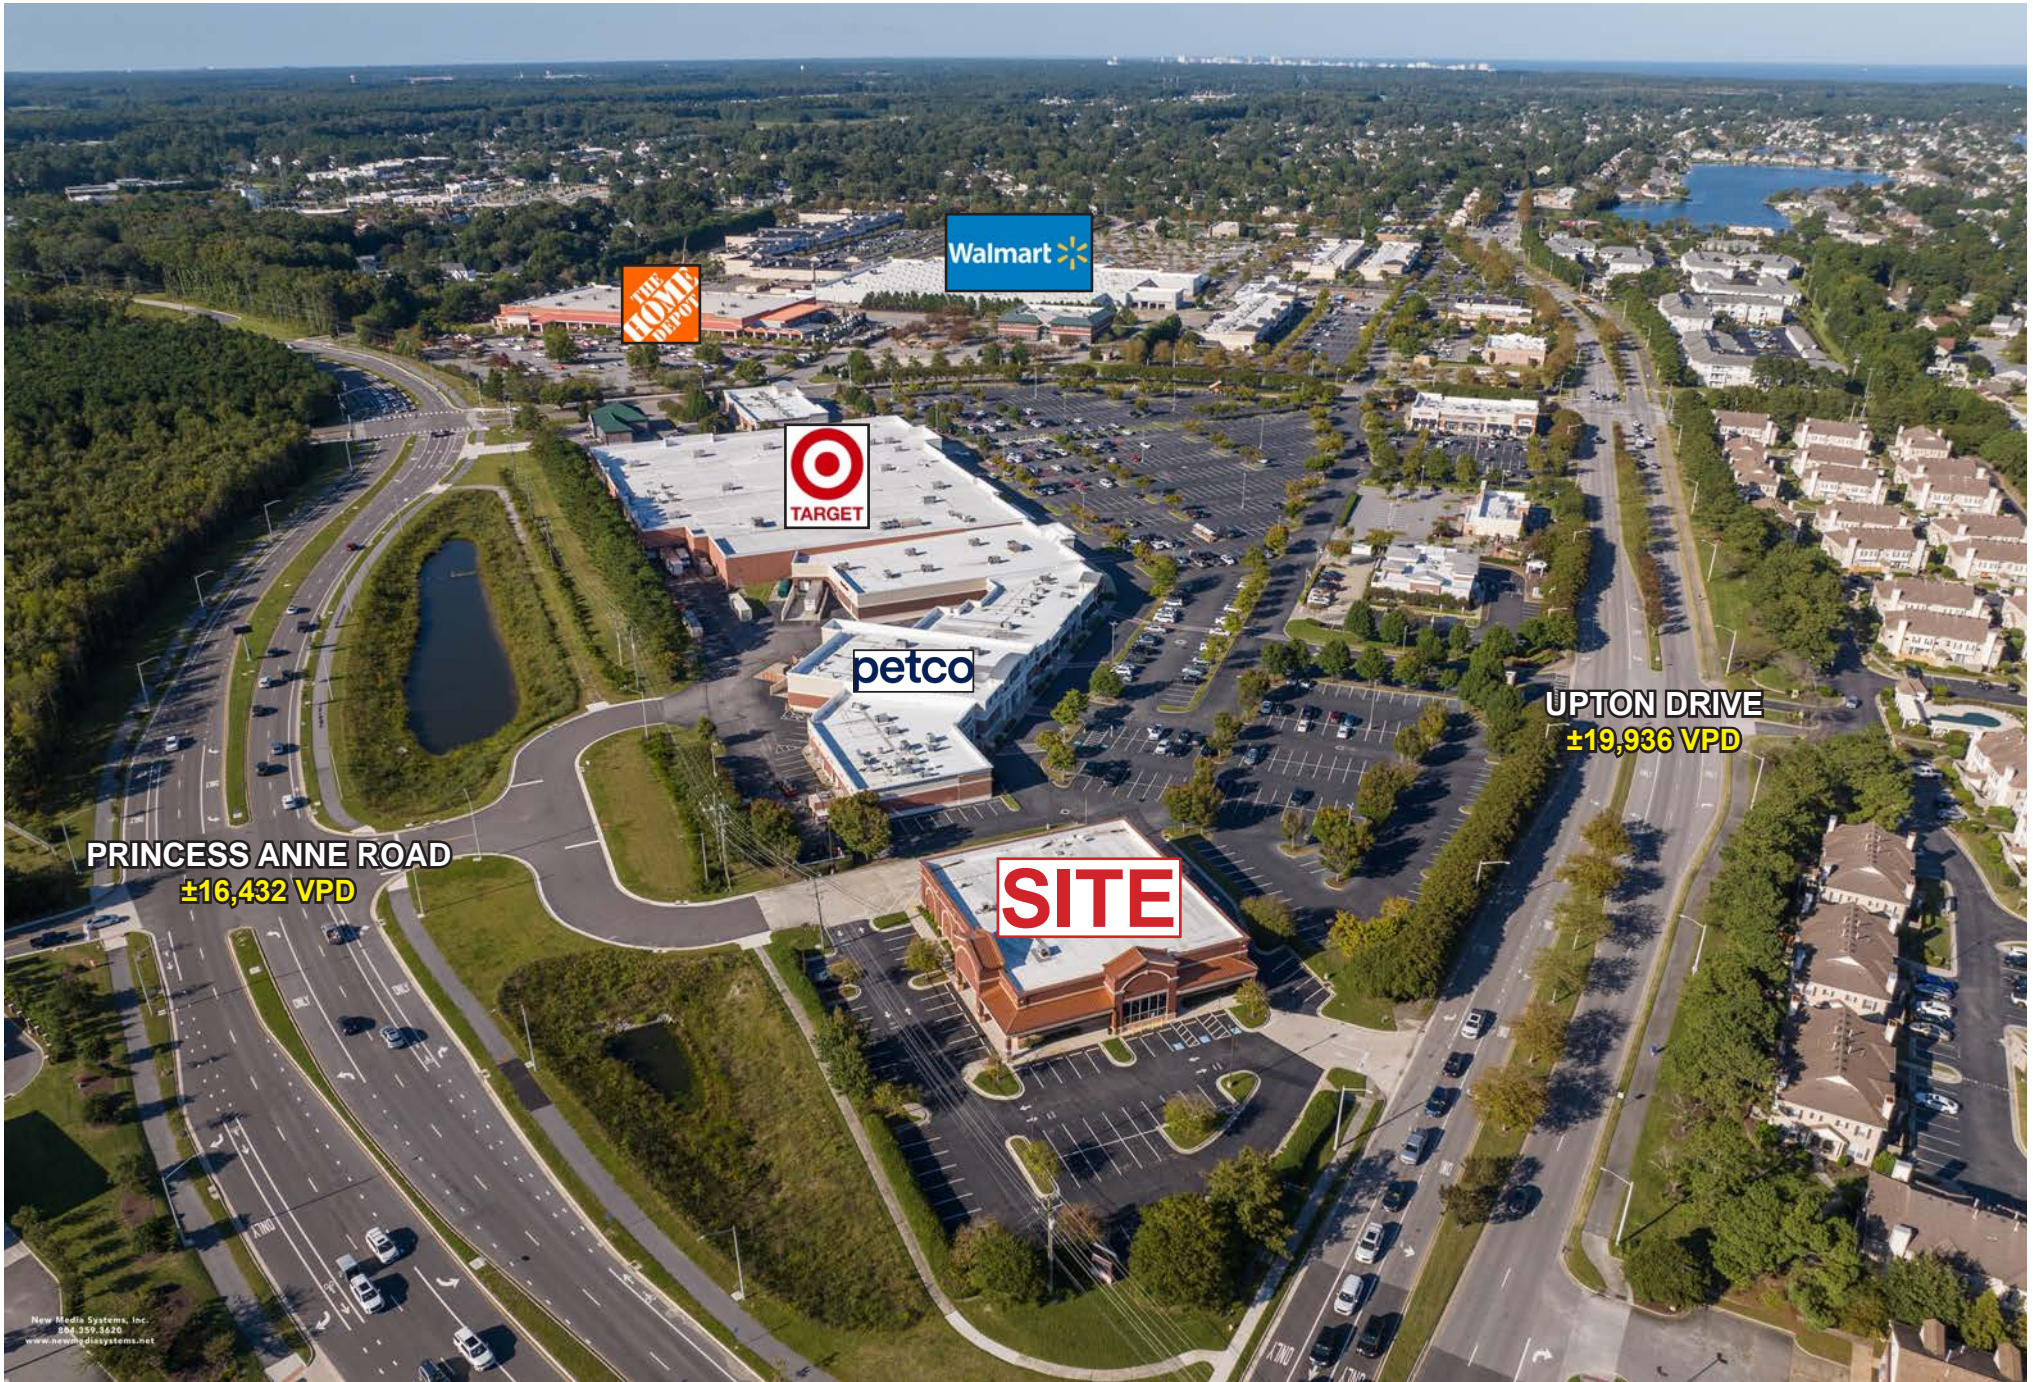

AERIAL

PRINCESS ANNE ROAD
±16,432 VPD

UPTON DRIVE
±19,936 VPD