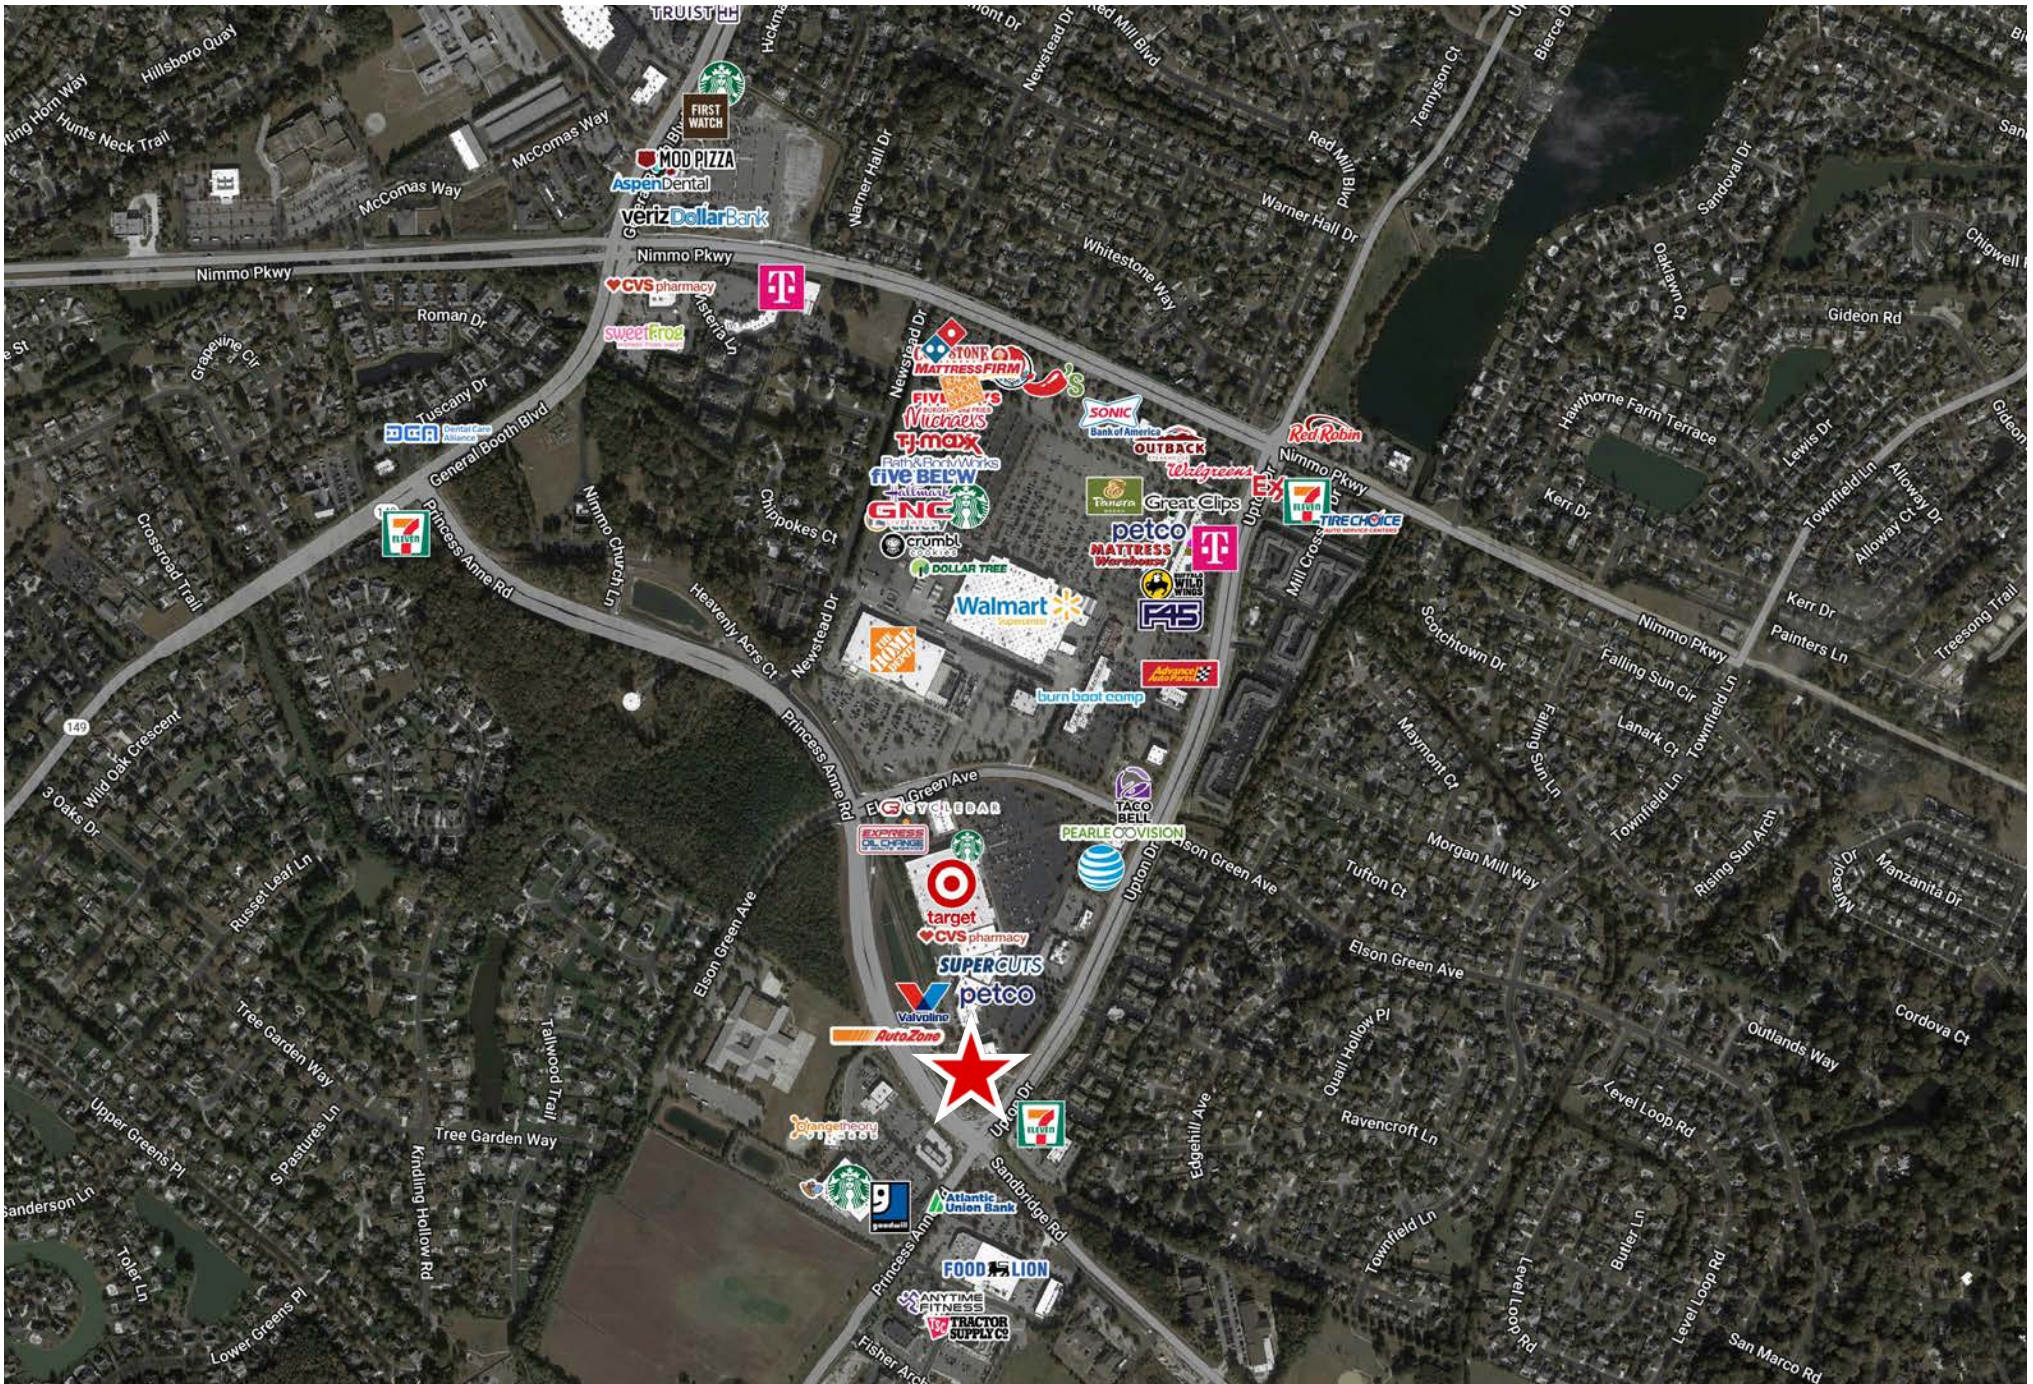

retail FOR LEASE

Retail Building (former Rite Aid) | 2293 Upton Drive, Virginia Beach, VA 23454

PROPERTY FEATURES:

- **Units starting at ±1,544 SF! ±14,738 SF** free-standing retail building with drive-thru along signalized intersection of Upton Dr. & Princess Anne Road
- **Settled within the Target** anchored community center in the growing Red Mill trade area
- **Across from Sandbridge Commons**, the Harris Teeter Anchored Neighborhood Center
- **Traffic counts of 19,936 VPD along Upton Dr.** & 16,432 VPD along Princess Anne Road
- **Monument signage** with excellent visibility at signalized intersection
- **Strong household incomes & residential**

AERIAL

STRAWBRIDGE MARKETPLACE

REGAL CINEMAS RITE AID FIREHOUSE SUBS tropical CAFE
 SportClips 9ROUND Pizza Hut

RED MILL COMMONS

Walmart petco Advance Auto Parts THE HOME DEPOT Panera
 Walgreens WOODROBST CHIPOTE TACO BELL
 Bank of America MATTRESS FIRM SONIC STARBUCKS OUTBACK
 Pier 1 Imports BACK ROOM SHOES Michaels dressbarn
 COLD STONE FIVE GUYS BUFFALO WILD WINGS golden corral
 SUBWAY DOLLAR TREE SALLY BEAUTY
 Hair cutlery Bath & Body Works OLYMPIA Sports T-Mobile
 Great Clips verizon T.J. MAXX GNC

SANDBRIDGE COMMONS

Harris Teeter goodwill
 Orangetheory FITNESS

RED MILL WALK

TARGET RITE AID FANTASTIC SAM'S CVS pharmacy
 HomeGoods OfficeMax STARBUCKS BURGER KING
 SUPERCUTS