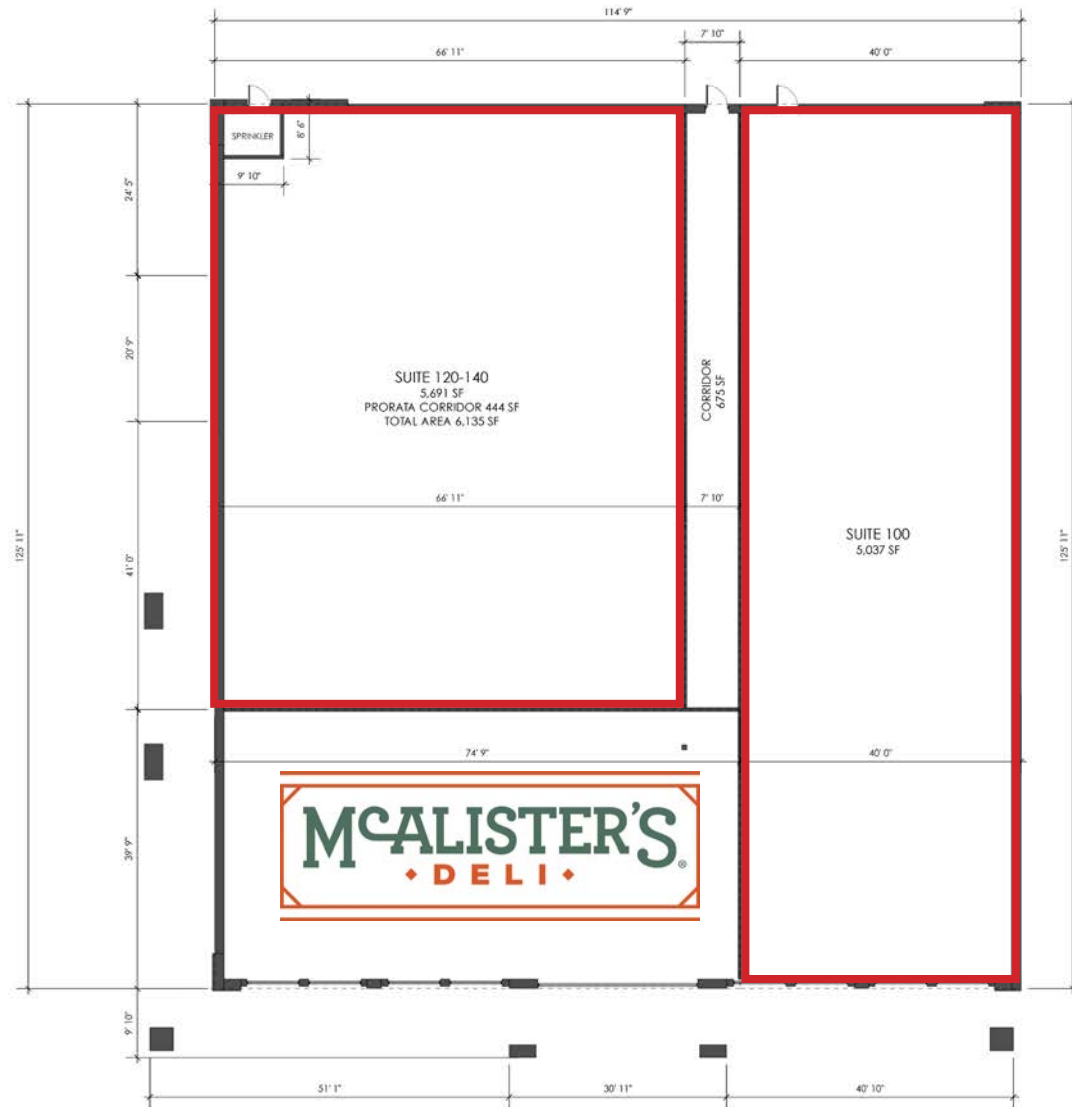

SITE PLAN

NOTE: THIS LEASING PLAN IS CONCEPTUAL.
DIMENSIONS TO BE FIELD VERIFIED.

1 LEASE PLAN
1/8" = 1'-0"

Finley Design PA
7806 NC Hwy 751
Suite 110
Durham, NC 27713
919-493-8200

FINLEYDESIGNARCH.COM

CONCEPT
DESIGN

UPTON DRIVE RITE AID
RENOVATION
VIRGINIA BEACH, VA

REVISIONS

NO.	DATE	DESCRIPTION

Project: 2345
Date: 3/9/26
LEASE PLAN

A1.0