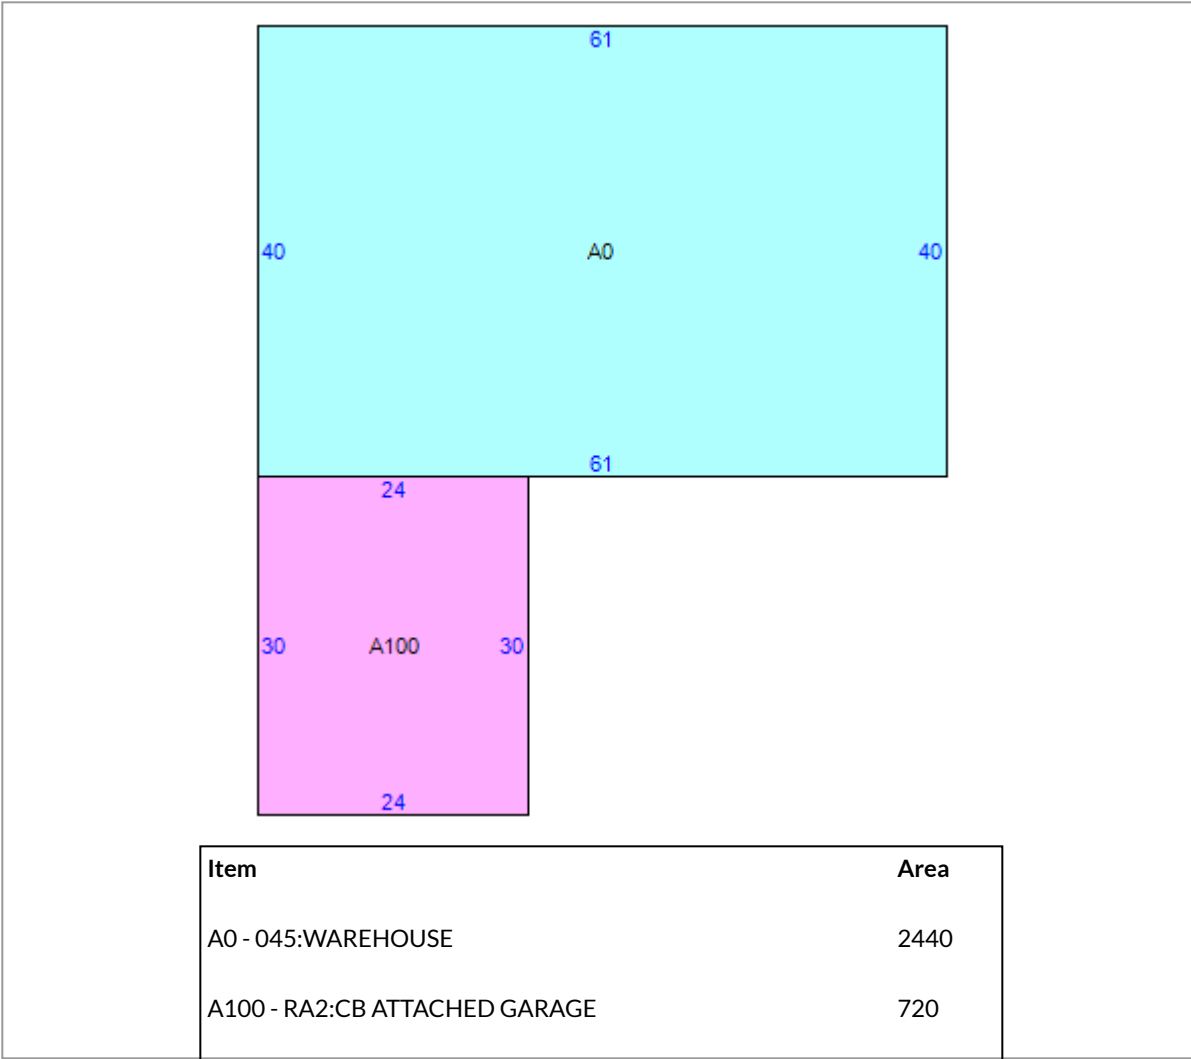

Parcel ID: 010-180060-00
WATKINS JACK

Map Routing: 010-K040 -007-00
78 W JENKINS AV

Printed on Wednesday, May 18, 2022, at 2:05:48 PM EST