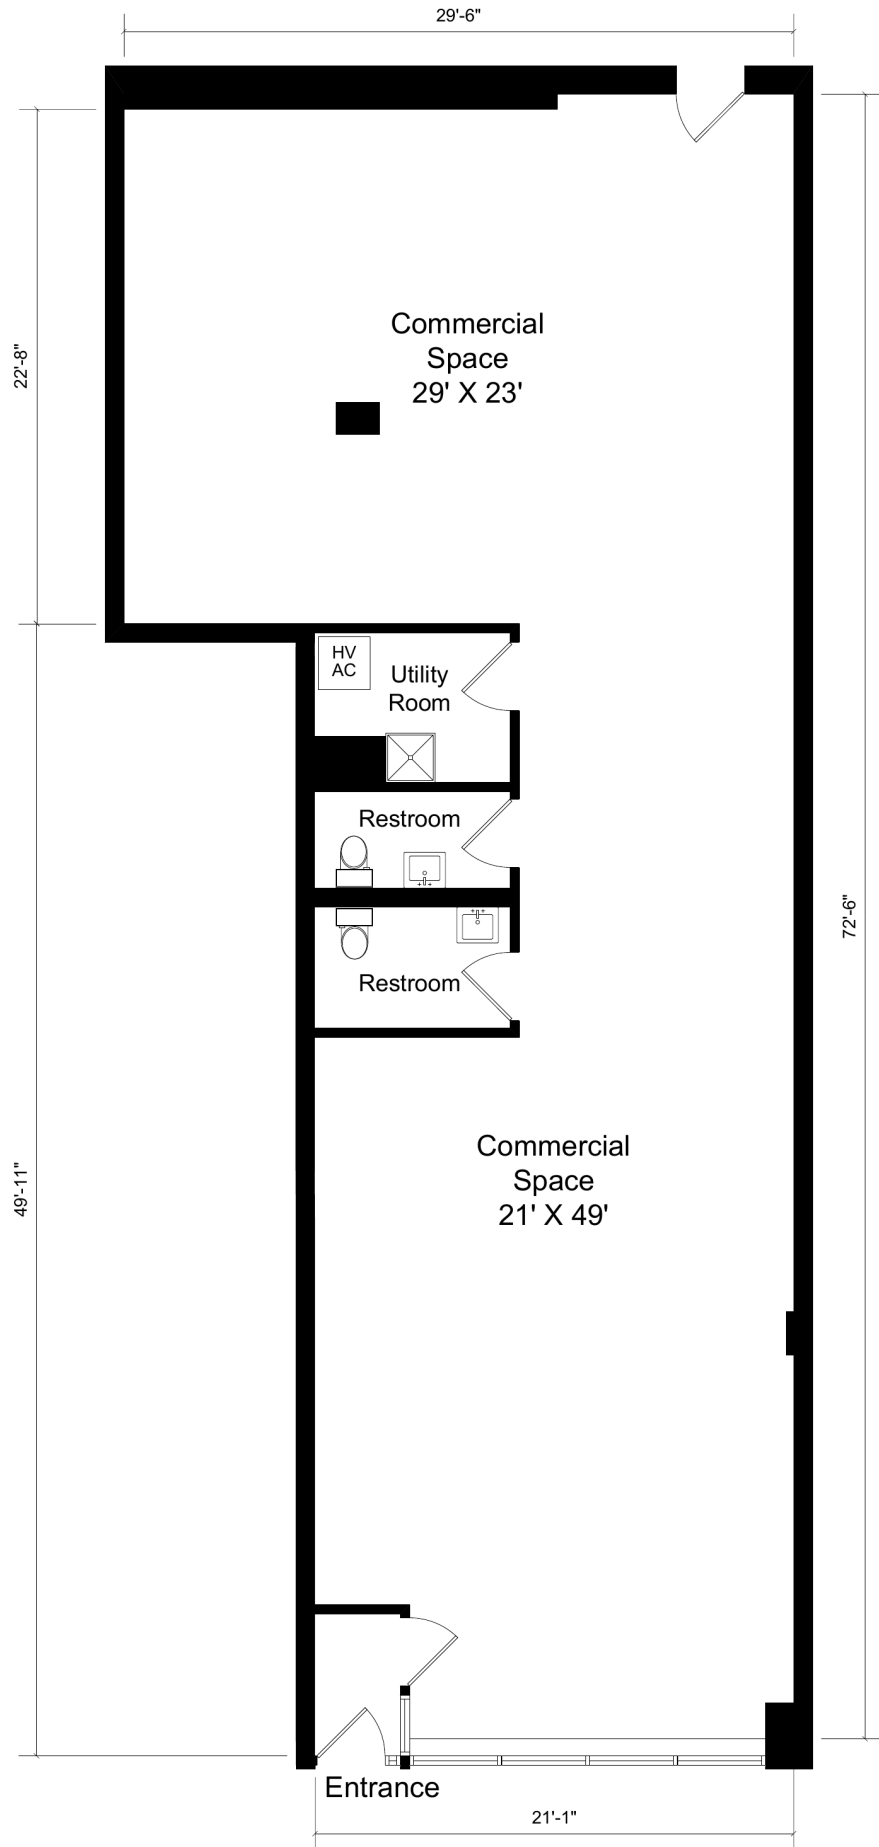

3409 WEST FULLERTON AVENUE – FIRST FLOOR

Copyright © 2022. www.bestfloorplans.com – Floor plans are approximate and for marketing purposes only

APPROXIMATELY 1,855 SQUARE FEET