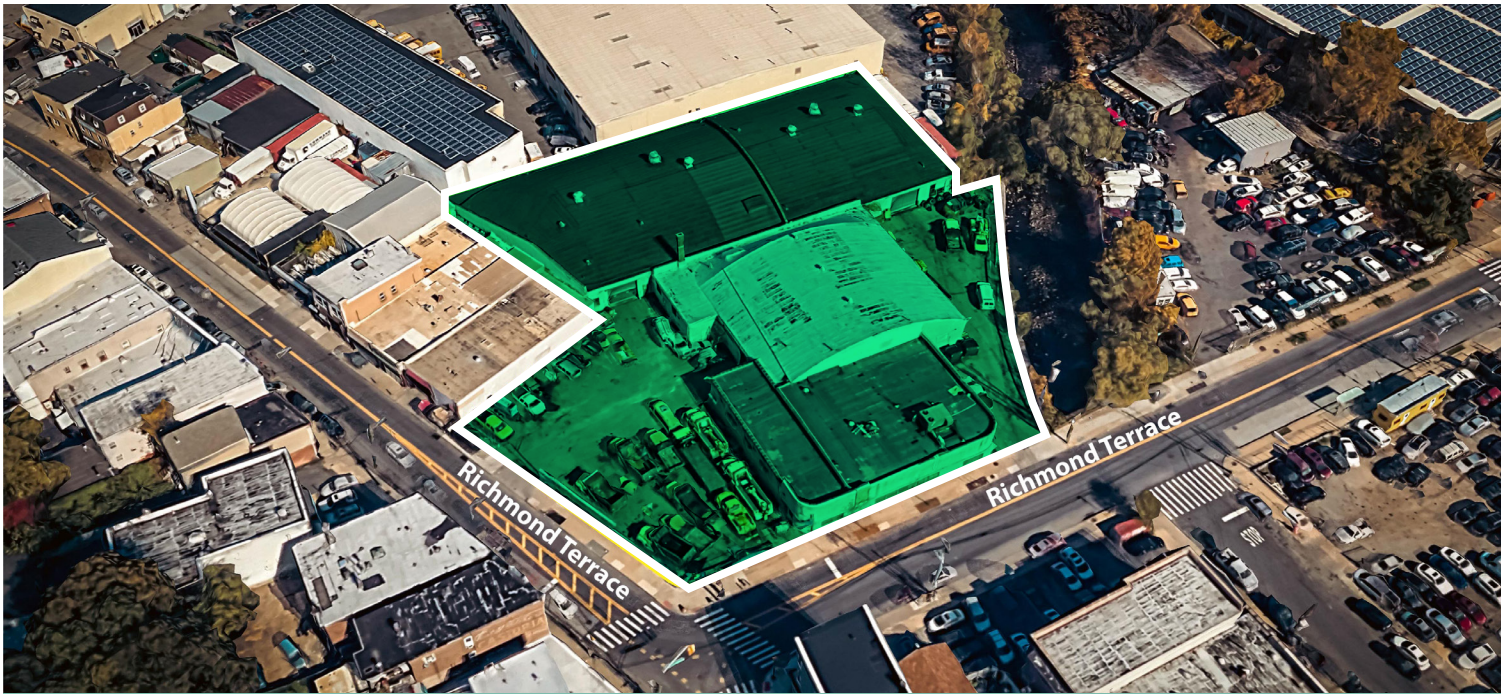

1893 Richmond Terrace

Staten Island, New York

Net Leased to New York City Department of Transportation

Property Description

+ Block/Lot:: 185 / 501
+ Zoning: M1-1
+ Total Lot SF : 56,324 SF
+ Building SF: 40,024 SF
+ Parking SF: 16,300 SF

Tenant: NYC Dept. Of Citywide Administrative Services
LXD: November 30th, 2036
Rent: \$493,710

1893 Richmond Terrace is Net Leased property consisting of a 40,024 SF building with an additional 16,300 SF yard. The NYC Dept Of Citywide Services (DCAS) is the sole entity on the lease. The building is occupied by the NYC Dept Of Transportation, it is used for the storage and repair of DOT trucks and houses the Traffic Operator's Electrical division.