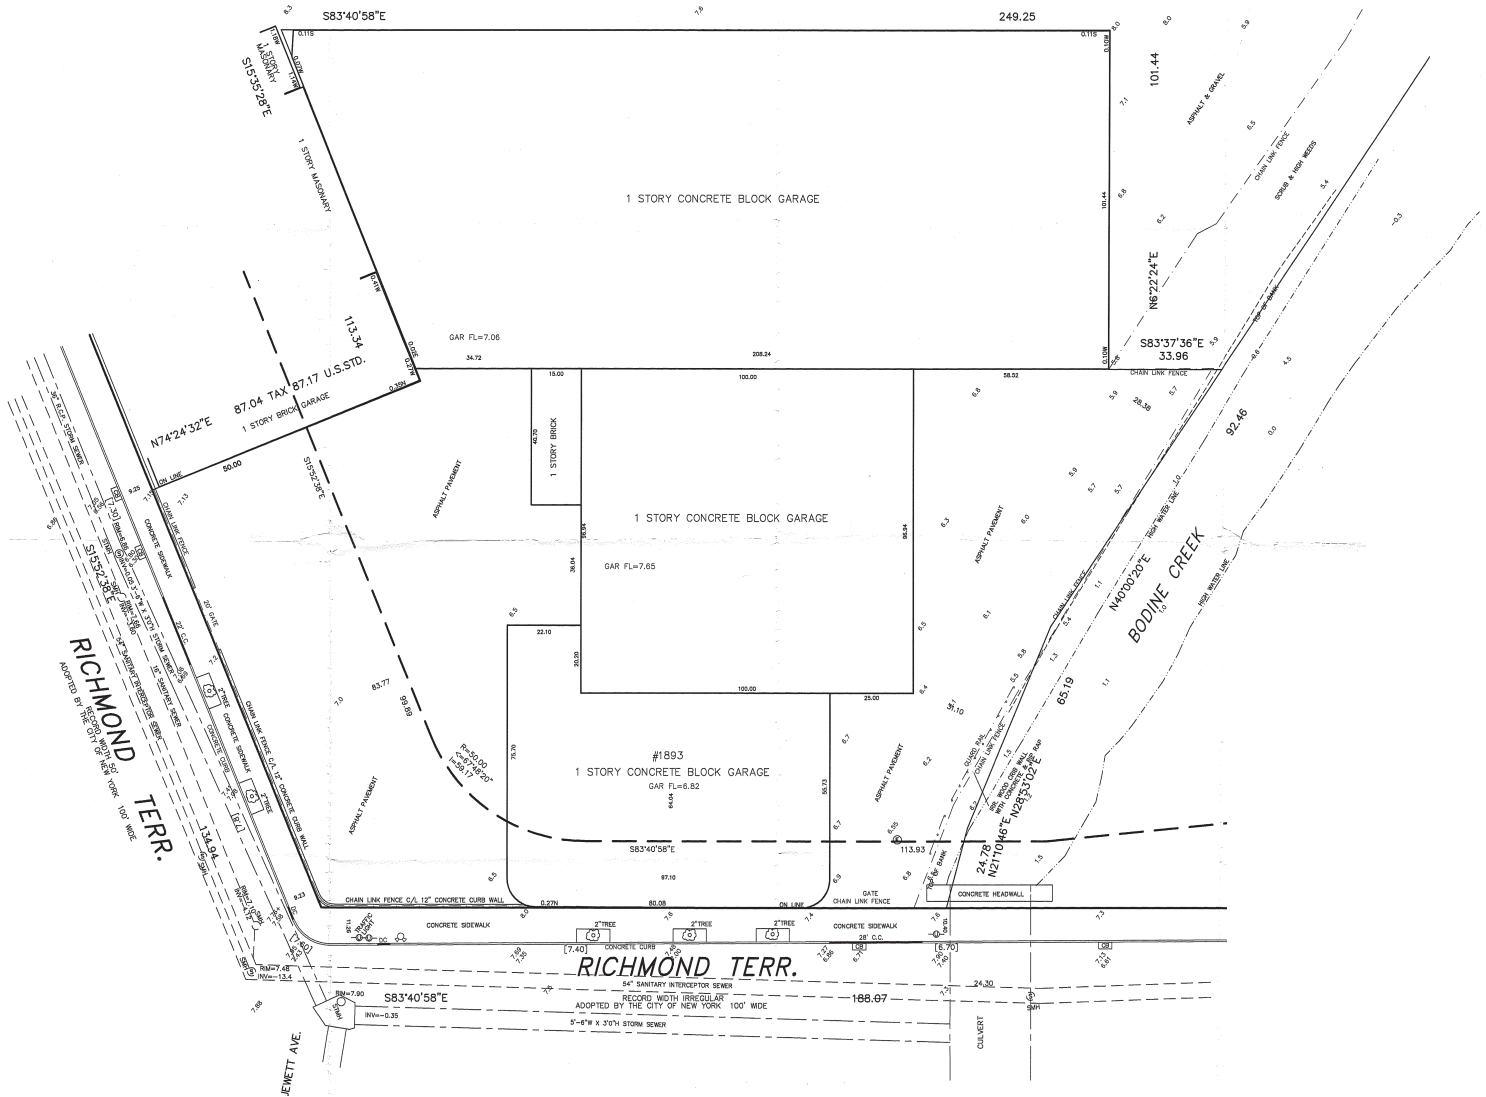

Recent improvements include :

- Interior office and bathrooms were renovated or replaced
- Roof was either replaced or repaired and is under warranty
- Parking lot was repaved

Additional DD materials are available upon execution of an NDA

Contact Us

Matthew Giordano
+1 718 289 7721
matthew.giordano@cbre.com