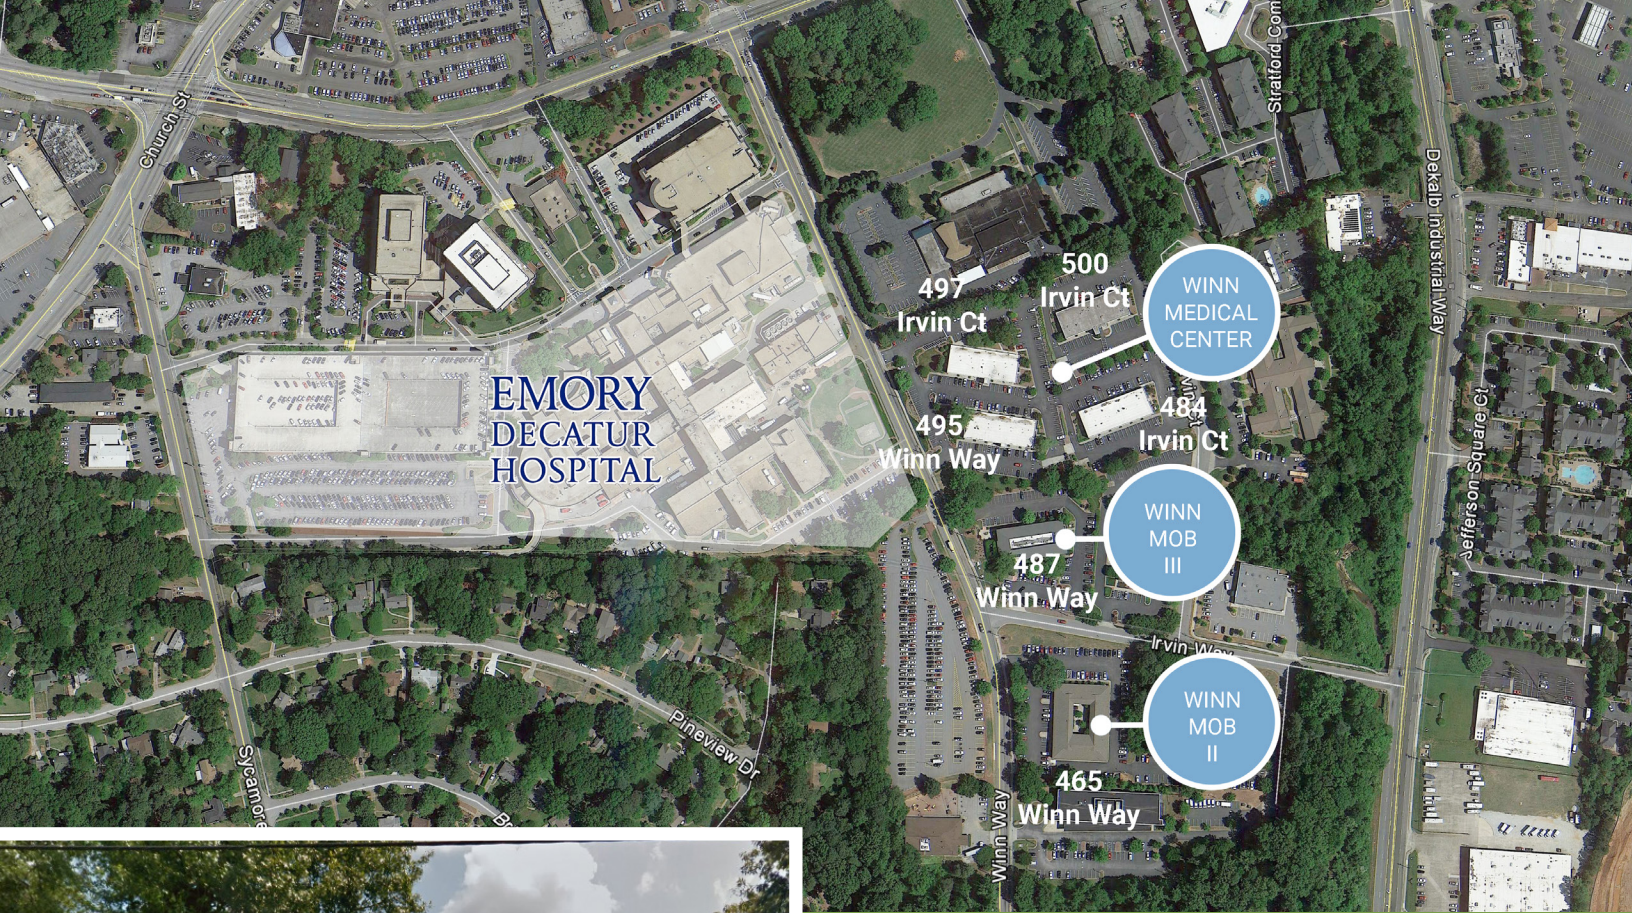

Available Space

Winn Medical Center

- 495 Winn Way - Suite 170: 1,217 sf
- 484 Irvin Court - 100% leased
- 497 Irvin Court - 100% leased
- 500 Irvin Court - 100% leased

Winn MOB II - 487 Winn Way

100% leased

Winn MOB III - 465 Winn Way

- Suite 120: 1,220 sf
- Suite 150: 1,500 sf

Justin Carswell
678.385.2715
jlc@mcwrealty.com

No warranty or representation, express or implied, is made as to the accuracy of the information contained herein, and same is subject to errors, omissions, change of price, rental or other conditions, withdrawal without notice, and to any special listing conditions, imposed by our principals.

McWhirter Realty Partners, LLC
300 Galleria Parkway, Suite 300
Atlanta, GA 30339
770.955.2000
www.mcwrealty.com

McWhirter
Commercial Real Estate Since 1981