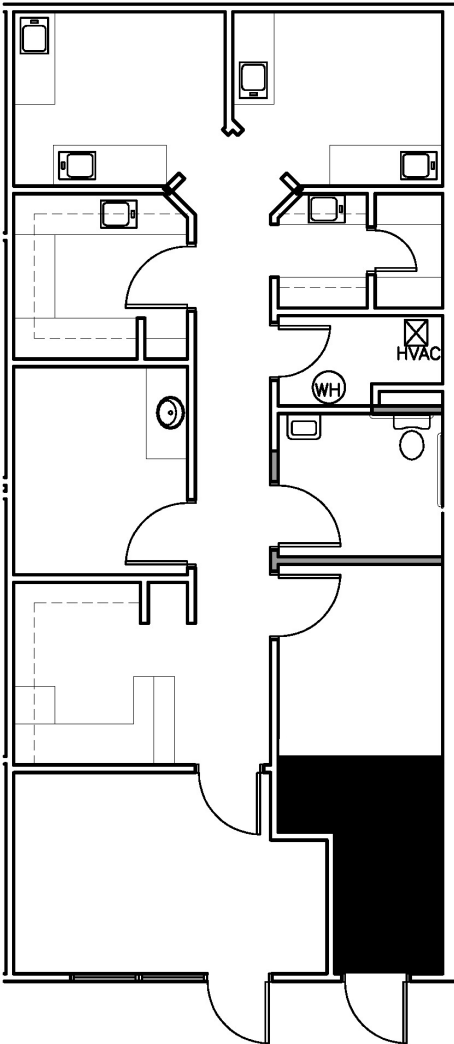

Winn Medical Center Suite 170 - 1,217 sf