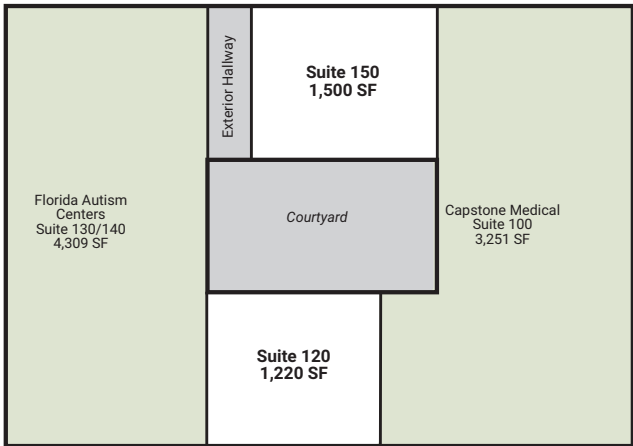

McWhirter Realty Partners, LLC
300 Galleria Parkway, Suite 300
Atlanta, GA 30339
770.955.2000
www.mcwrealty.com

McWhirter
Commercial Real Estate Since 1981

Winn MOB III

Second Floor

Suite 120 - 1,220 sf

First Floor