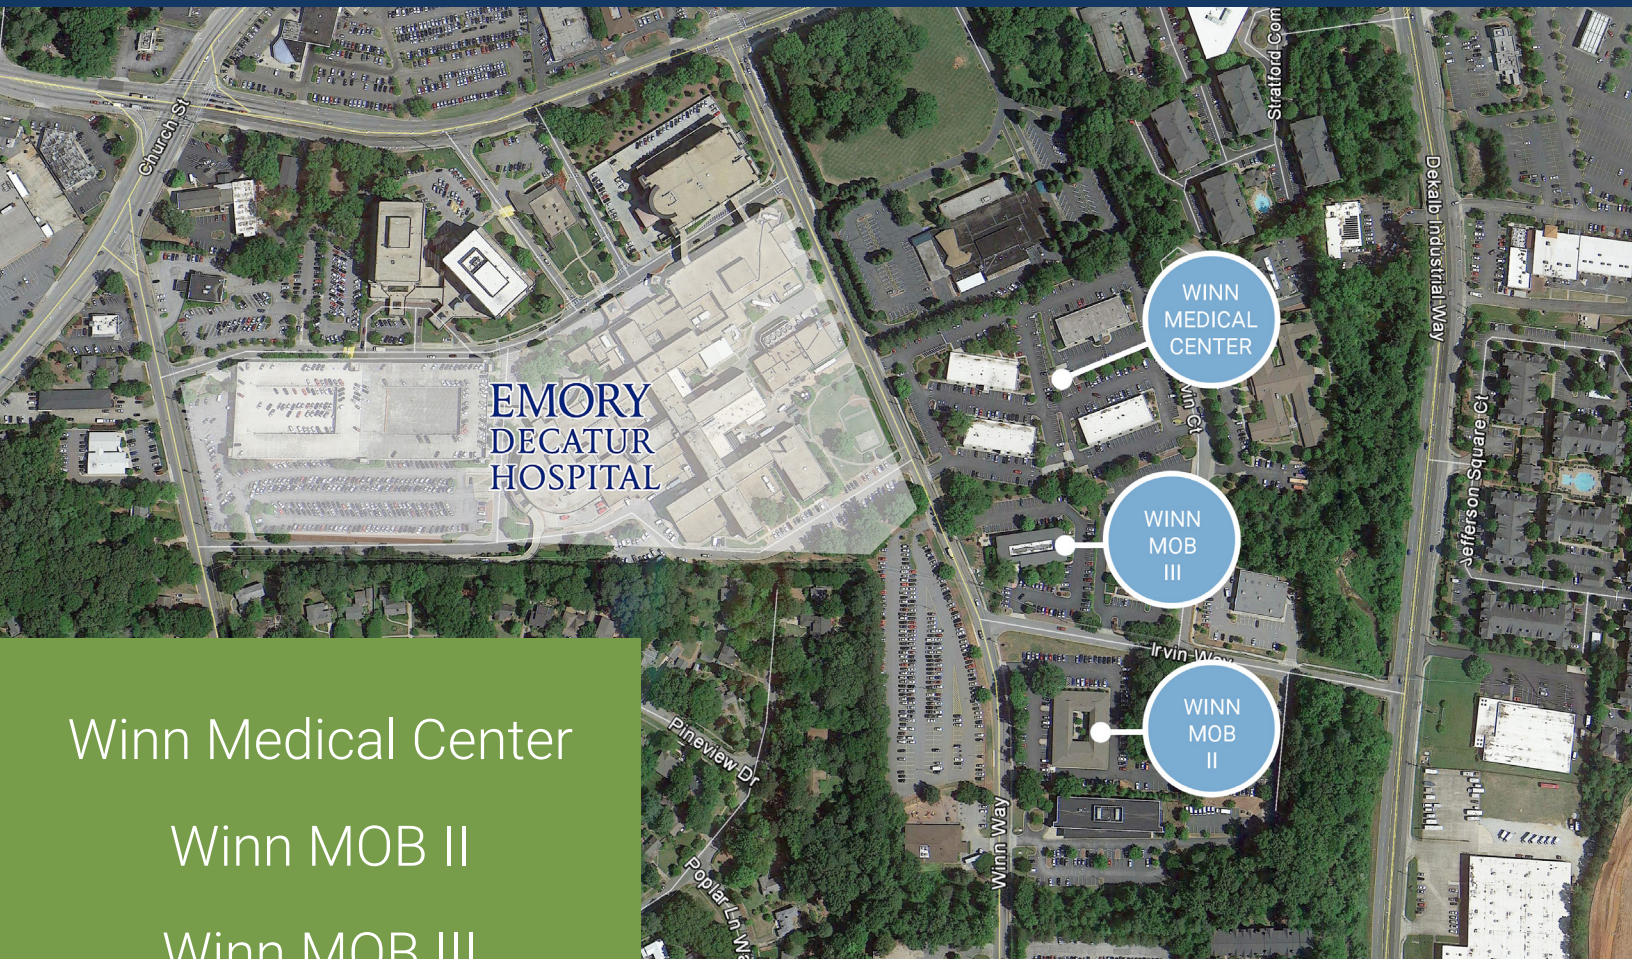

Medical Office Space For Lease

Winn Medical Center

Winn MOB II

Winn MOB III

Property Overview

- Six (6) medical office buildings totaling 103,853± sf
- 3 suites available - (2) 1,200± sf or (1) 1,500± sf
- 6.08 spaces / 1,000 sf
- Built in 1976, renovated 2010-2012
- Competitive lease rates

Location

Winn Medical Center is located approximately 9 miles from Atlanta with convenient access to Interstate 285 and Highway 78. The property is adjacent to Emory Decatur Hospital’s main campus, a 451- bed short term acute care facility.