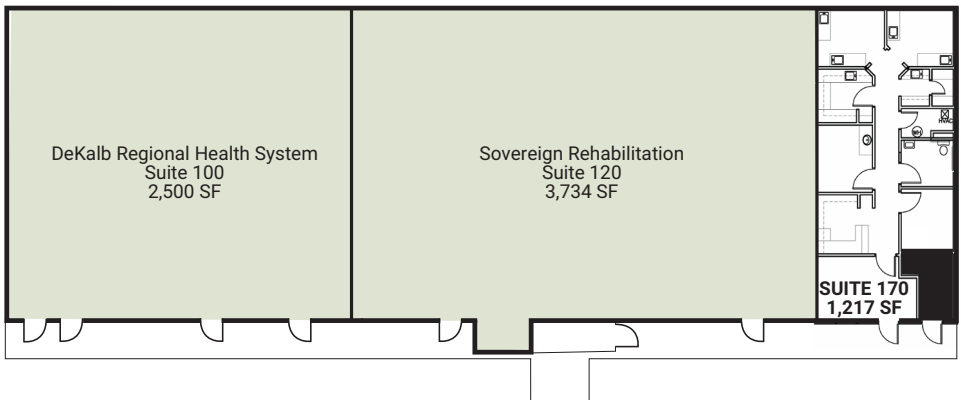

First Floor