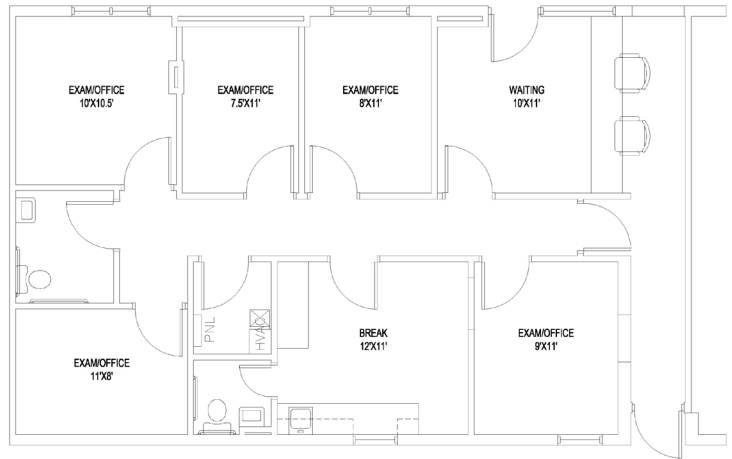

McWhirter Realty Partners, LLC
300 Galleria Parkway, Suite 300
Atlanta, GA 30339
770.955.2000
www.mcwrealty.com

McWhirter
Commercial Real Estate Since 1981

Winn MOB III

Second Floor

Suite 120 - 1,220 sf

First Floor