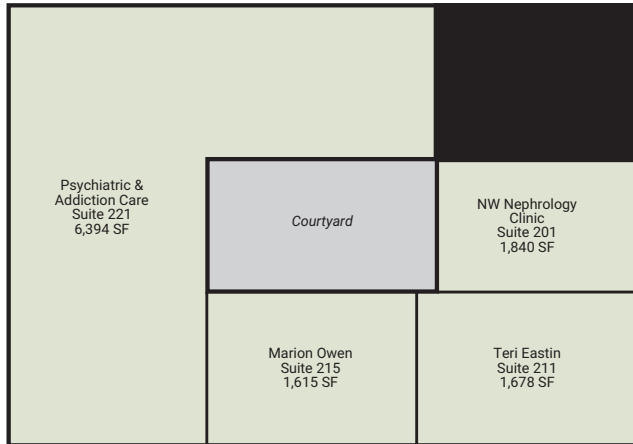

Winn MOB III

Second Floor