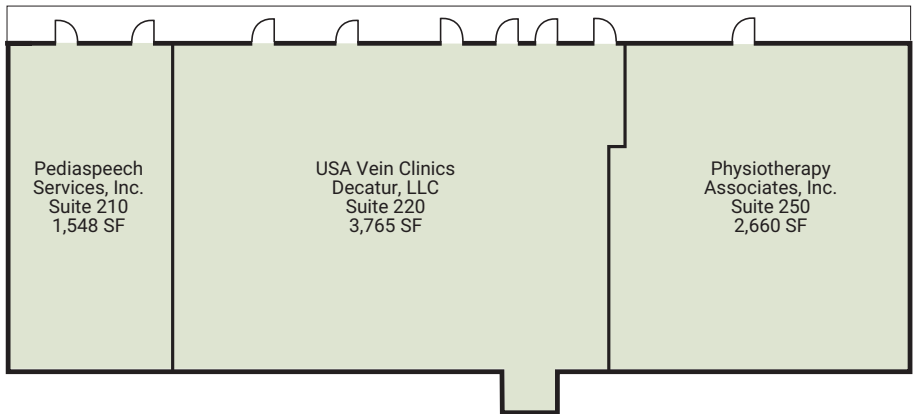

McWhirter Realty Partners, LLC
300 Galleria Parkway, Suite 300
Atlanta, GA 30339
770.955.2000
www.mcwrealty.com

McWhirter
Commercial Real Estate Since 1981

Winn Medical Center Suite 170 - 1,217 sf

Second Floor