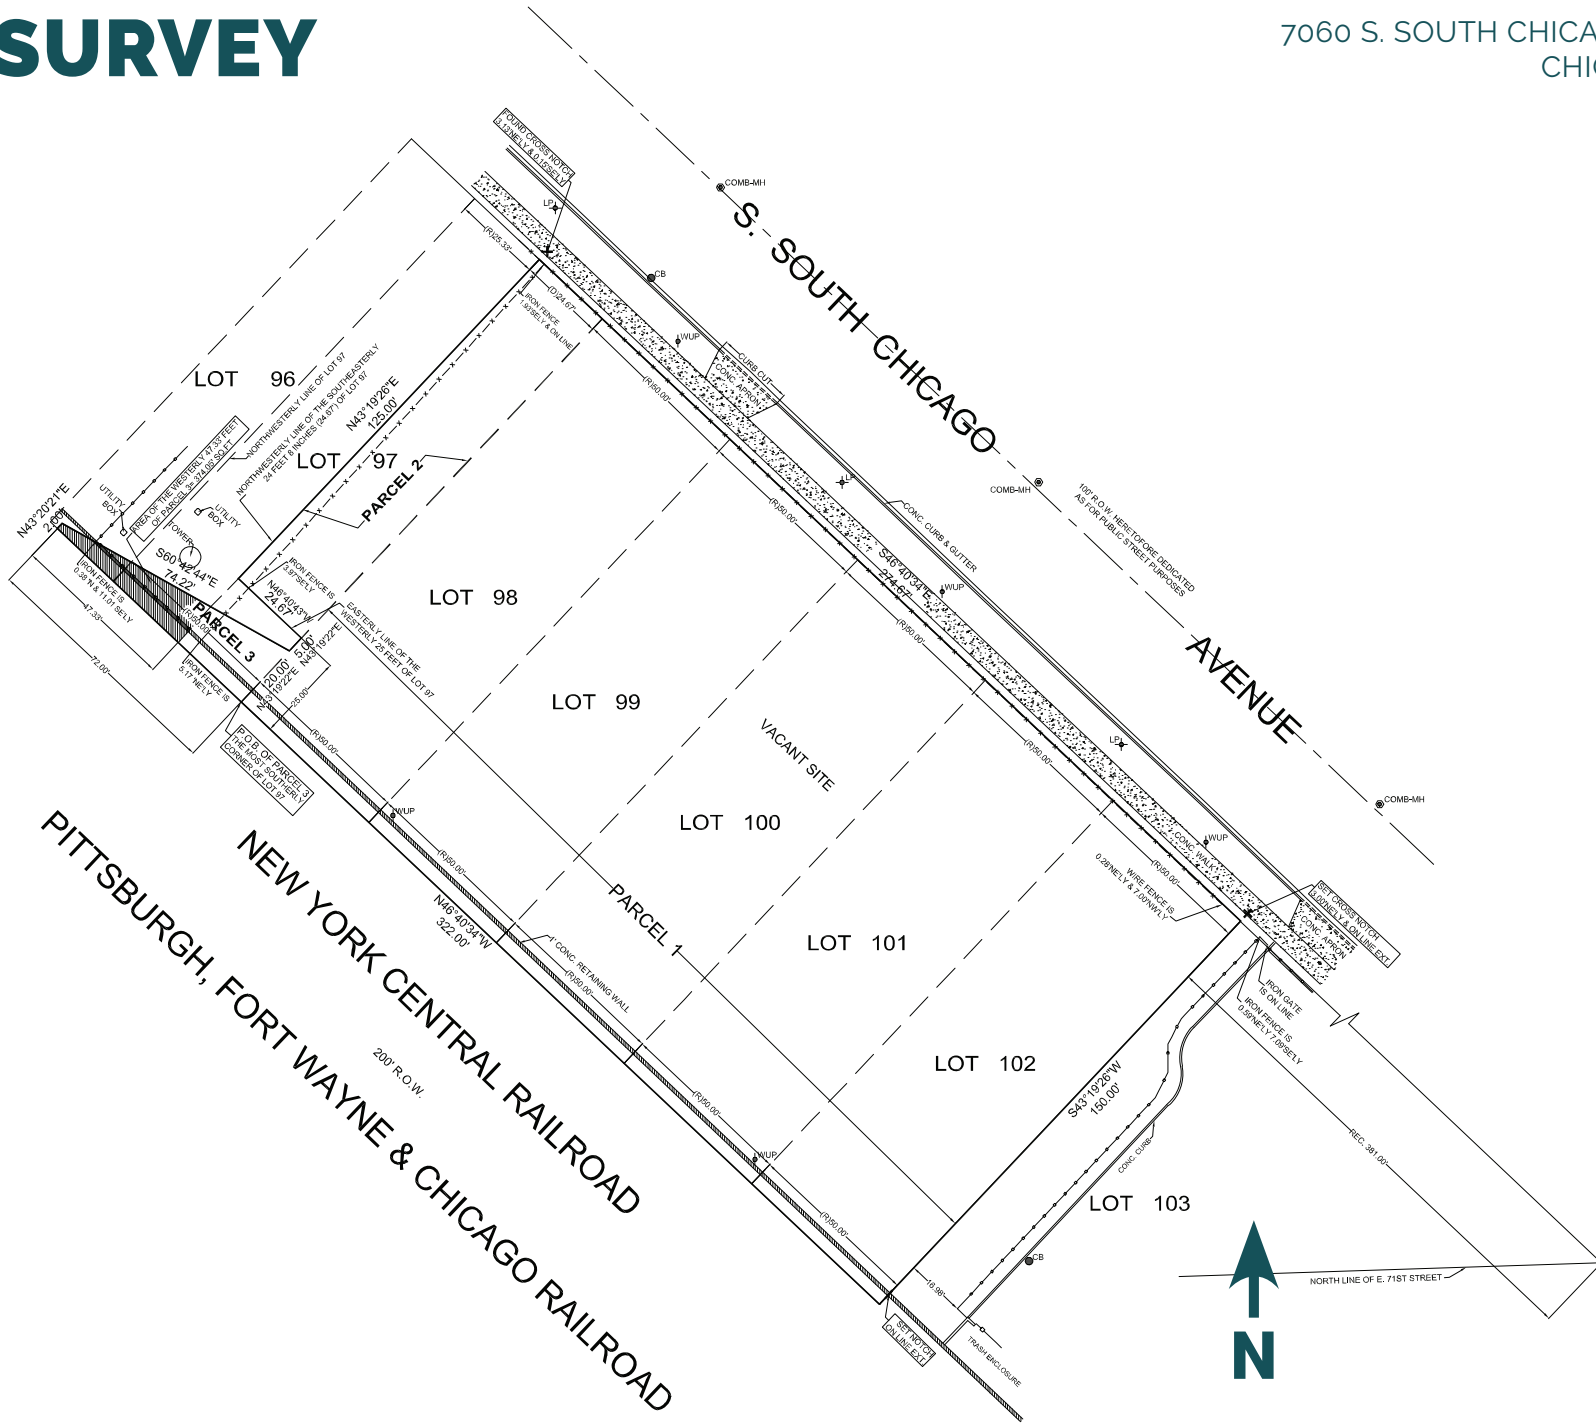

FOR LEASE

1 ACRE OF INDUSTRIAL / RETAIL LAND

7060 S. SOUTH CHICAGO AVE.
CHICAGO, IL

41,384 Square Feet
274'x150'

Zoned M1-2

Monthly Rent is \$6,125

JAY BEADLE // 312.316.8201 // jgbeadle@gmail.com

SITE SURVEY

7060 S. SOUTH CHICAGO AVE.
CHICAGO, IL

JAY BEADLE // 312.316.8201 // jgbeadle@gmail.com

LOCATION

7060 S. SOUTH CHICAGO AVE.
CHICAGO, IL

7060 S.
South Chicago
Avenue

3rd District
Chicago Police
Department

Buddy Bear
Car Wash