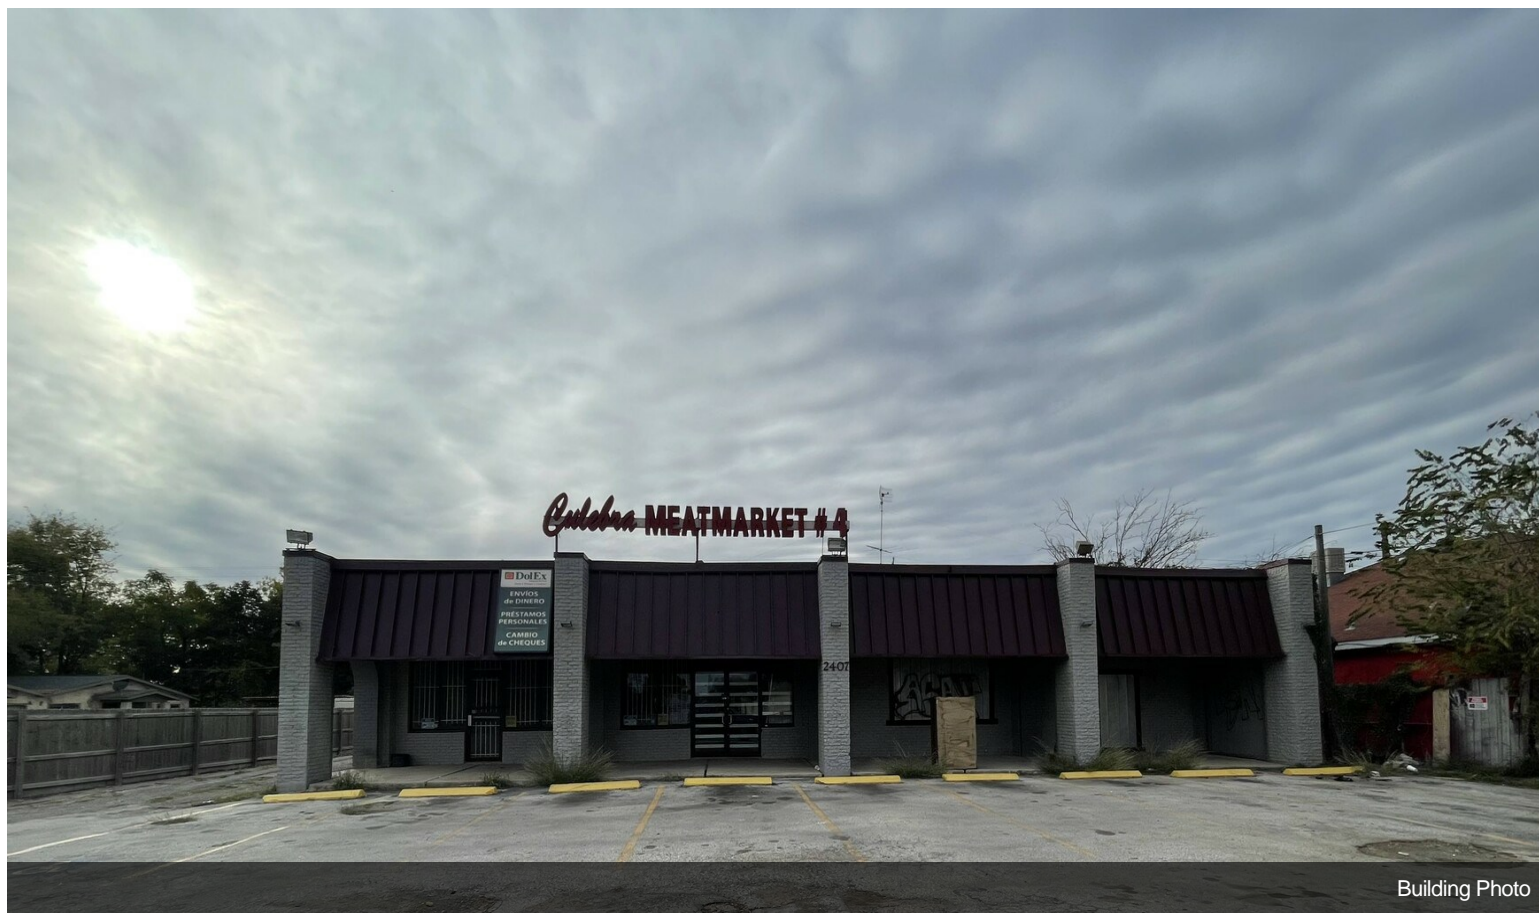

Property Photos

Building Photo