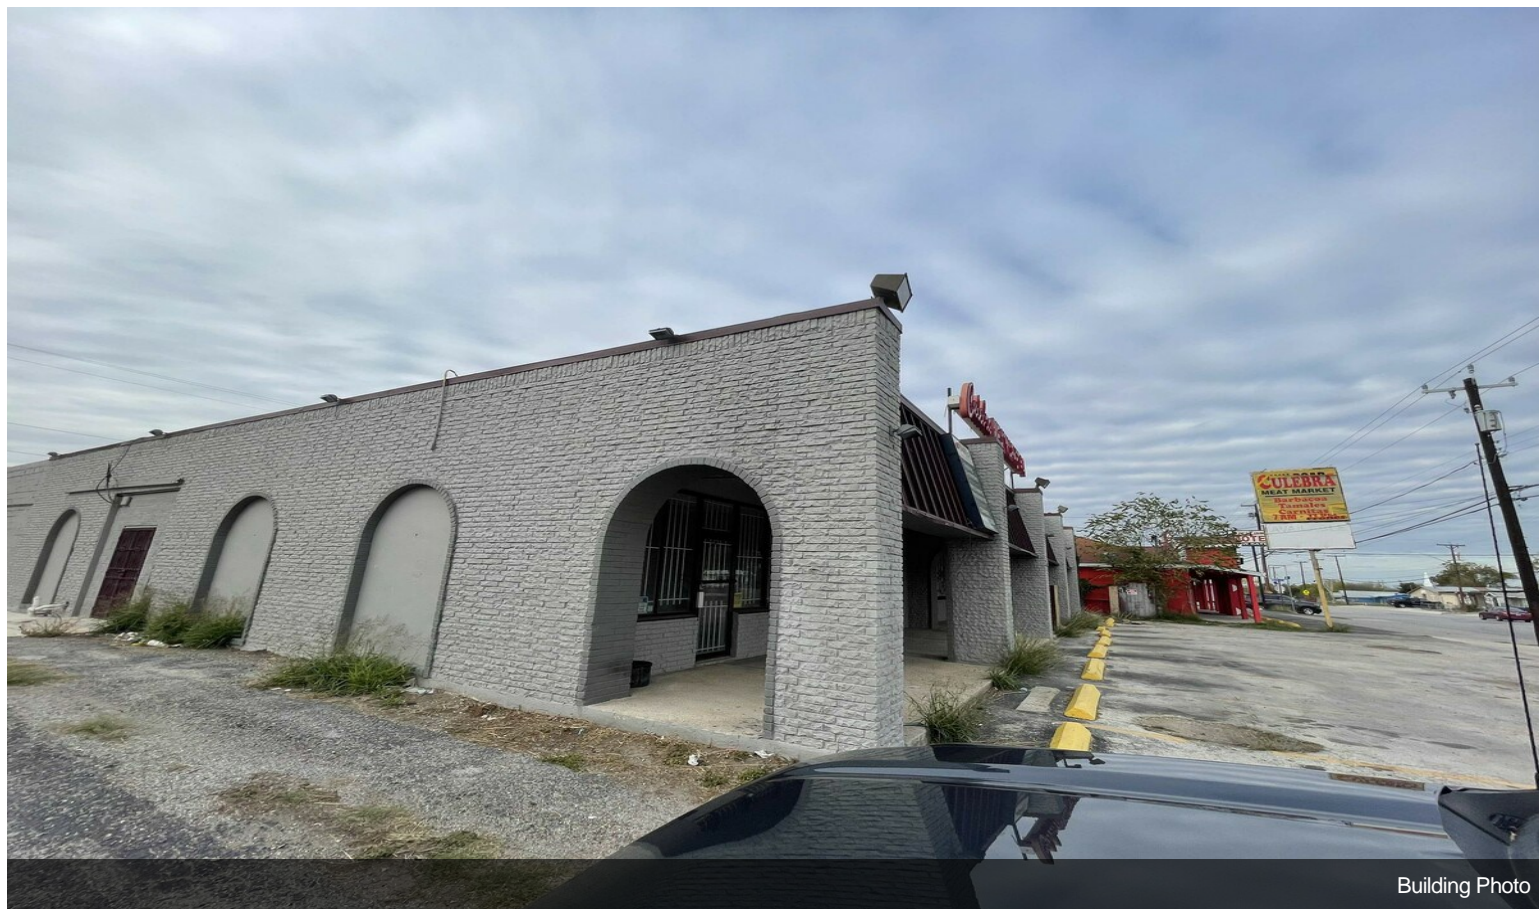

Building Photo