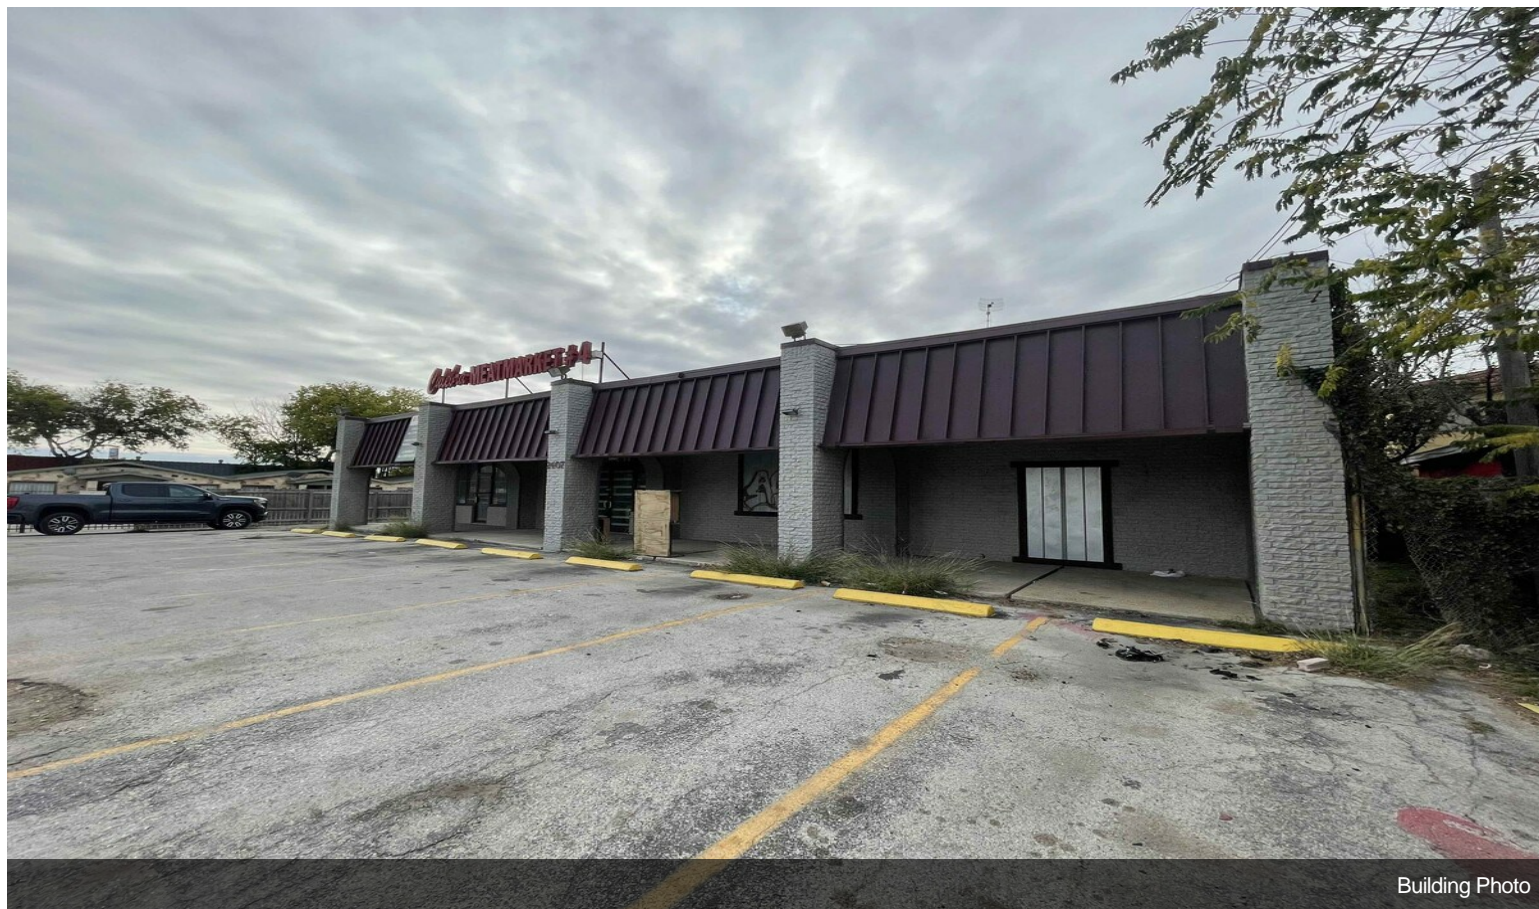

Building Photo