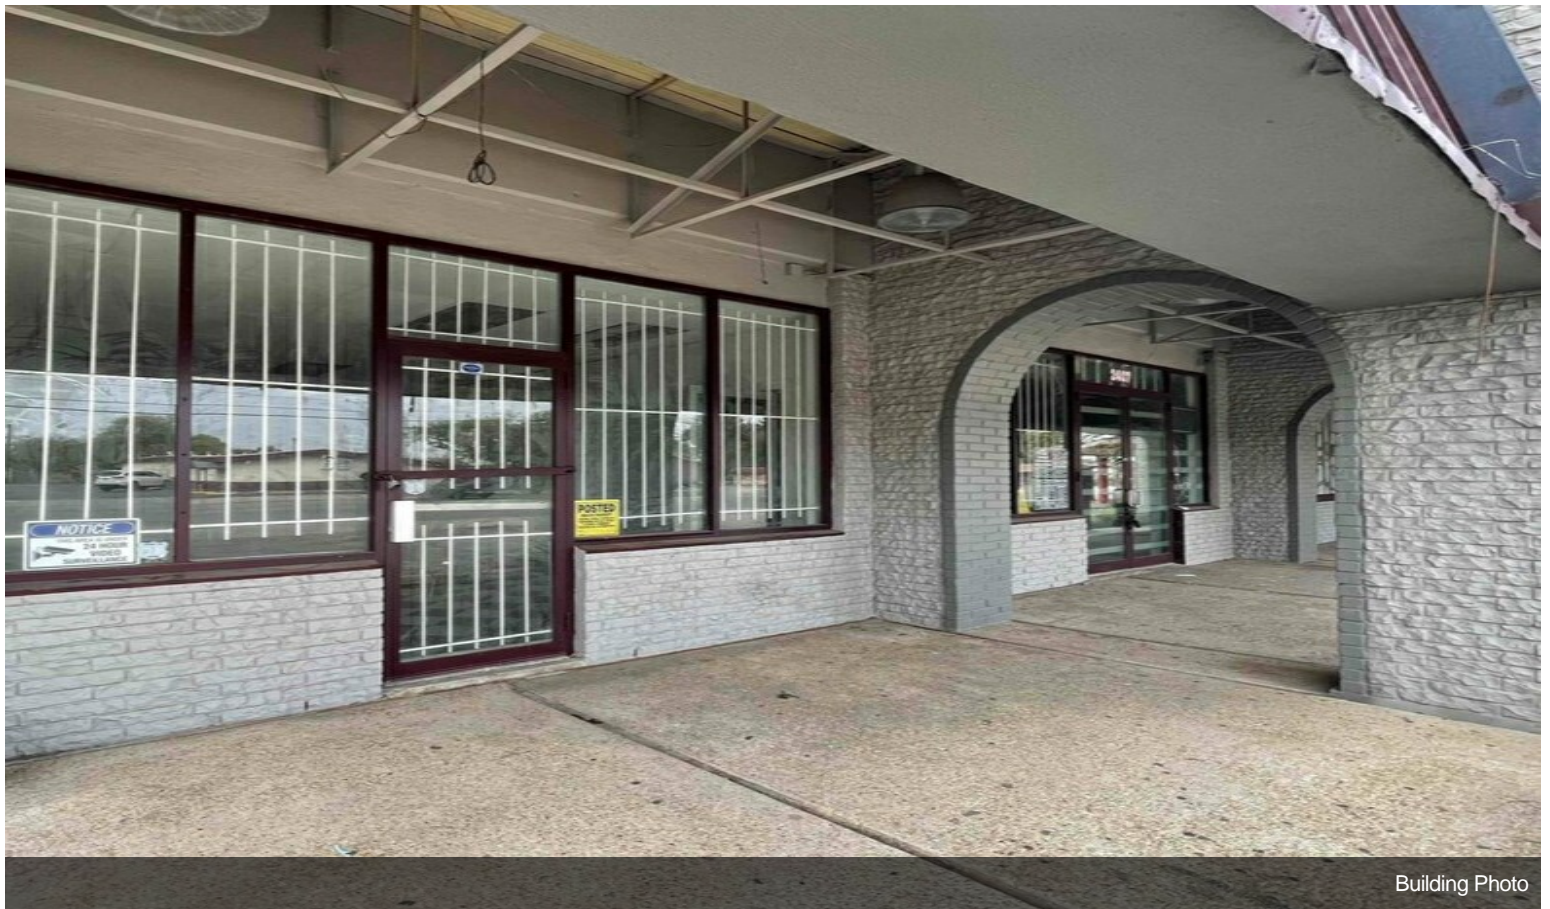

2407 Pinn

2407 Pinn, San Antonio, TX 78227

Laura Fulks

San Antonio's Finest Realty
17806 IH-10, Suite 300, San Antonio, TX 78257
fulksrealty@gmail.com
(210) 393-4122

2407 Pinn

\$585,000

This 6000 SF retail building is in a great location near Hwy 90 & Military Drive. The retail shop offers plenty of open space where you can display your products or services to your customers. It's ready to operate as a store front or partial business rental space, the building can be subdivided into three centers, used as a barber shop, dance hall, daycare center, this site operated as a meat market and includes fixtures attached to the building. The building also has an office space and a billboard sign that can be rented out to generate additional revenue.

The Property is Zoned C-3 and could be used as a grocery, convenience, retail or auto parts store. Other use to consider is a dry cleaning, laundry mat or bingo hall. Area business include restaurants, VFW Post, auto Repair Shop, bakery, hotels, collision center, auto glass Retail and apartments....

Property Photos

Building Photo

Building Photo

Property Photos

Building Photo

Building Photo

Property Photos

Building Photo

Building Photo

Property Photos

Building Photo

Building Photo