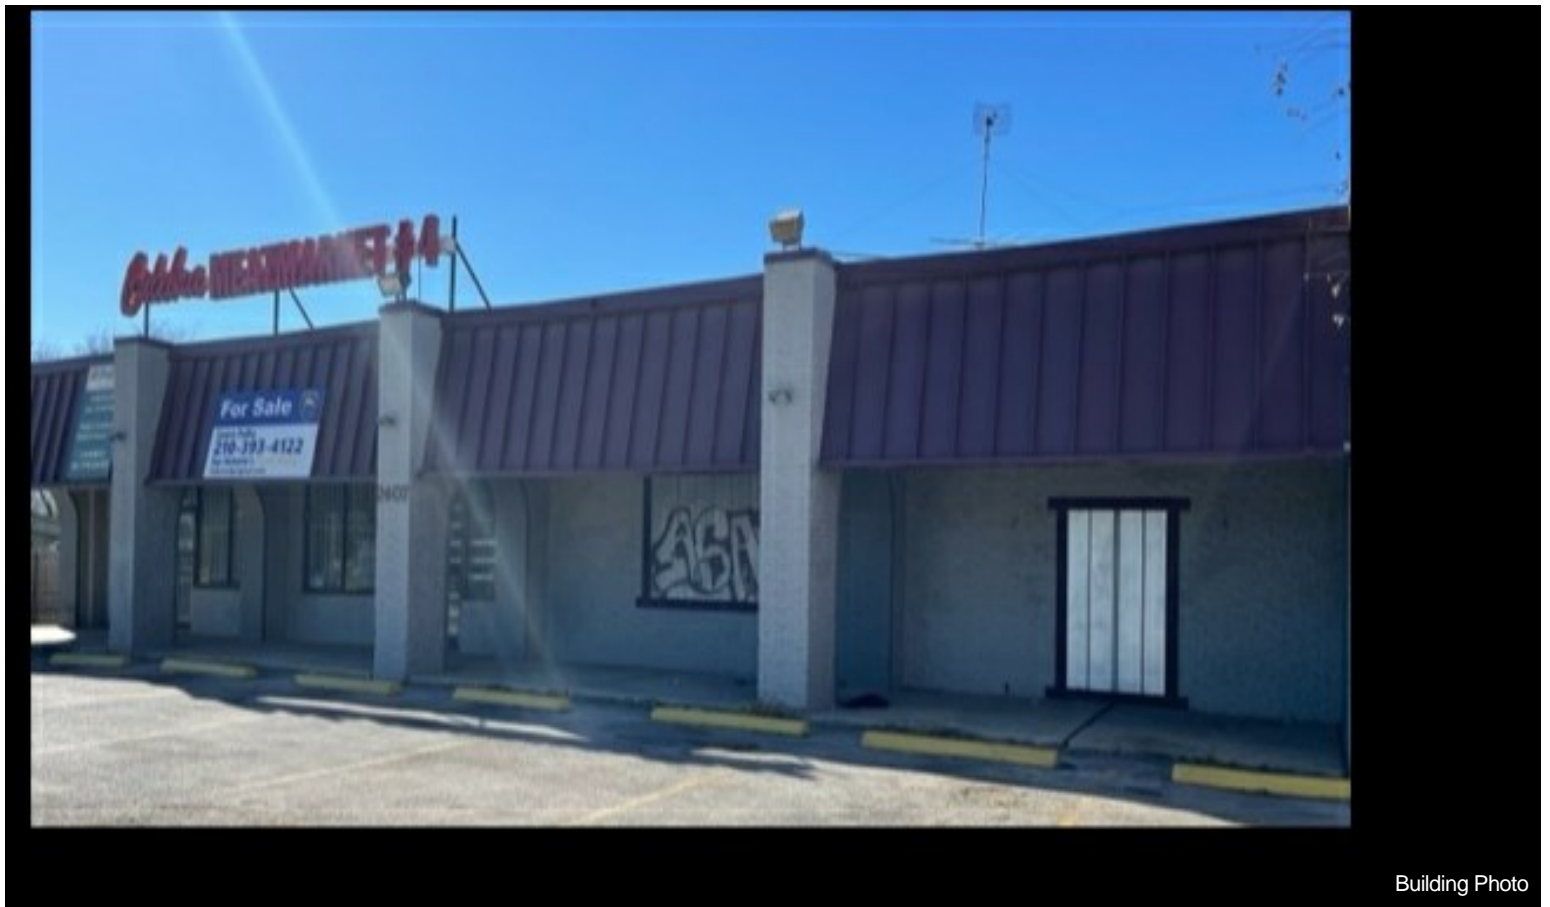

Building Photo