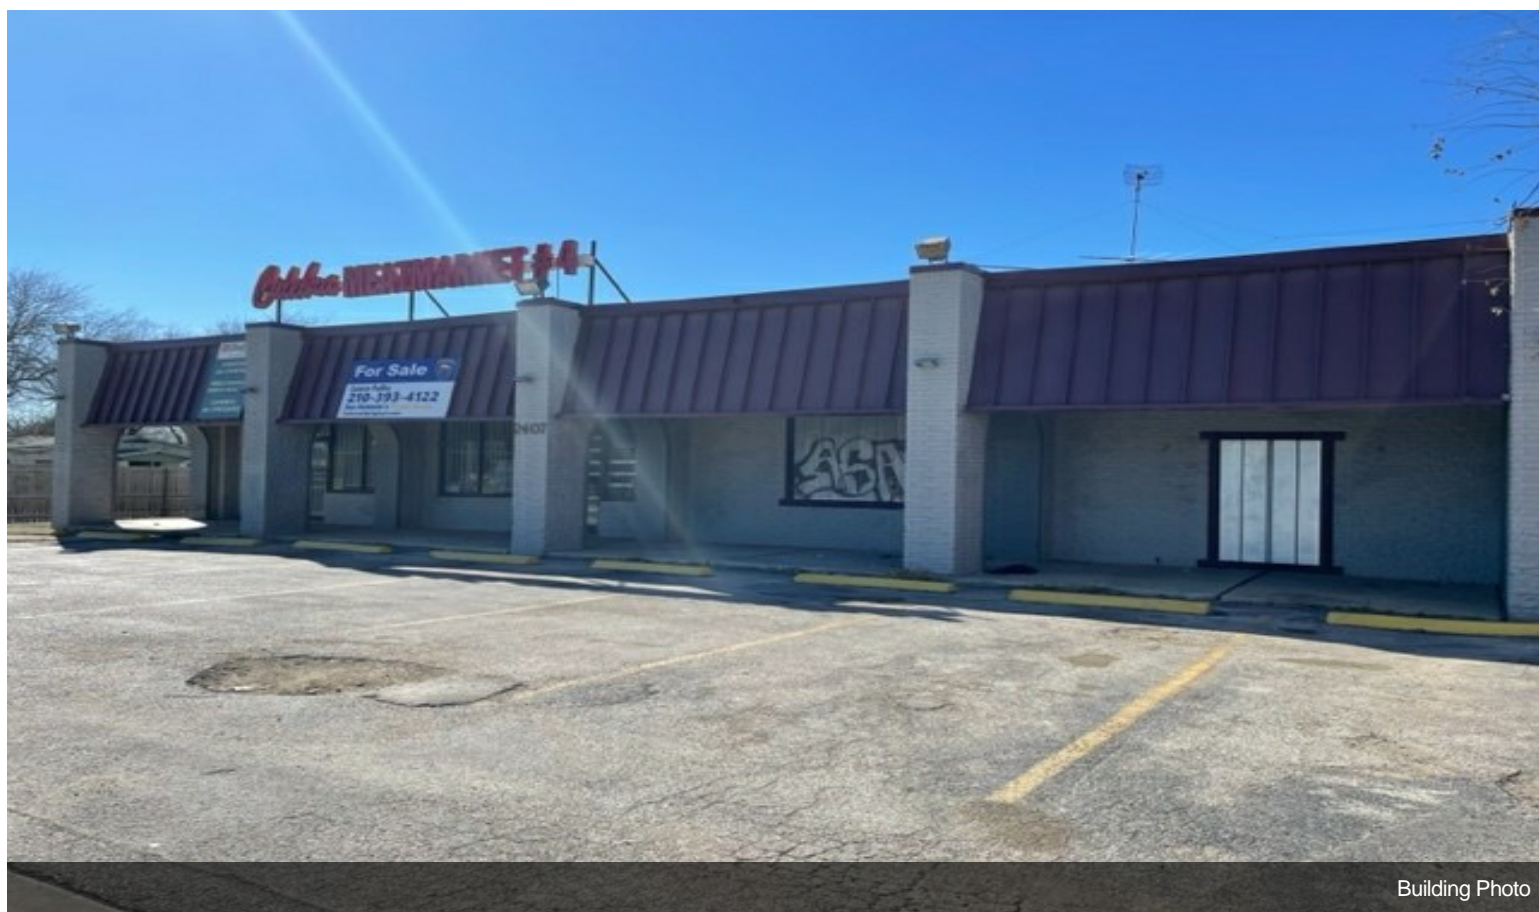

2407 Pinn

2407 Pinn, San Antonio, TX 78227

Laura Fulks

San Antonio's Finest Realty
17806 IH-10, Suite 300, San Antonio, TX 78257
fulksrealty@gmail.com
(210) 393-4122

2407 Pinn

\$585,000

This 6000 SF retail building is in a great location near Hwy 90 & Military Drive. The retail shop offers plenty of open space where you can display your products or services to your customers. It's ready to operate as a store front or partial business rental space, the building can be subdivided into three centers, used as a barber shop, dance hall, daycare center, this site operated as a meat market and includes fixtures attached to the building. The building also has an office space and a billboard sign that can be rented out to generate additional revenue.

The Property is Zoned C-3 and could be used as a grocery, convenience, retail or auto parts store. Other use to consider is a dry cleaning, laundry mat or bingo hall. Area business include restaurants, VFW Post, auto Repair Shop, bakery, hotels, collision center, auto glass Retail and apartments....

Building Photo

Building Photo

Property Photos

Building Photo

Building Photo

Property Photos

Building Photo

Building Photo

Property Photos

Building Photo

Building Photo

Property Photos

Building Photo

Building Photo

Property Photos

Building Photo