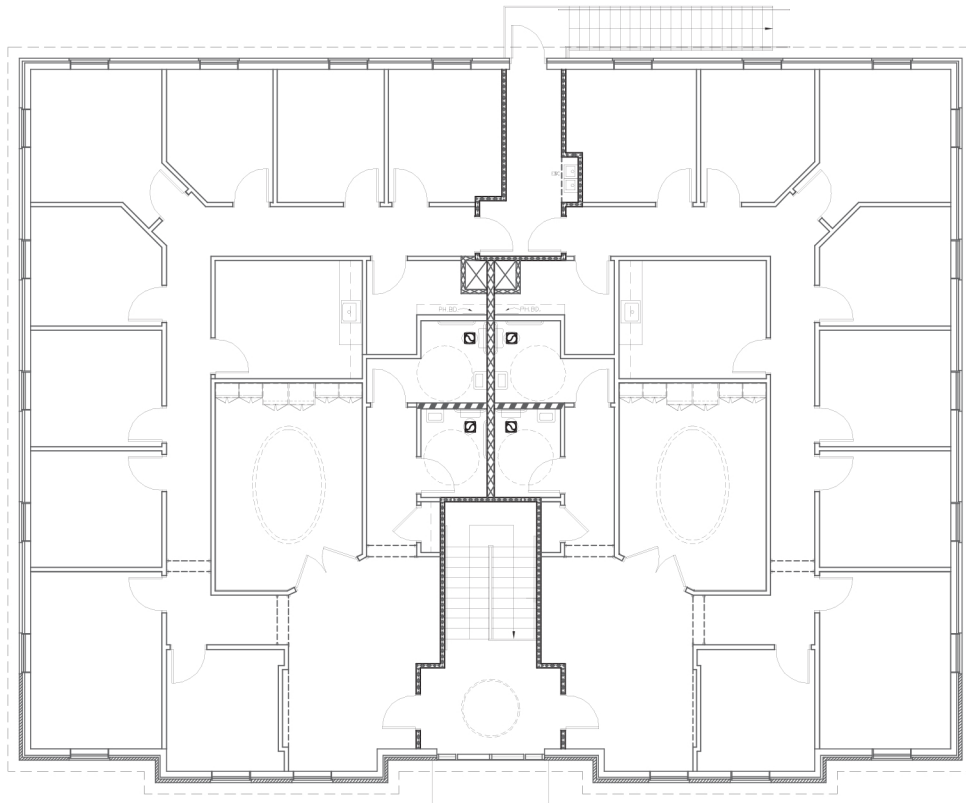

THE GATES
AT SUGARLOAF

Floor Plans

Second Floor

Unit 3
2,878 RSF

Unit 4
2,726 RSF

Floor Total
5,604 RSF