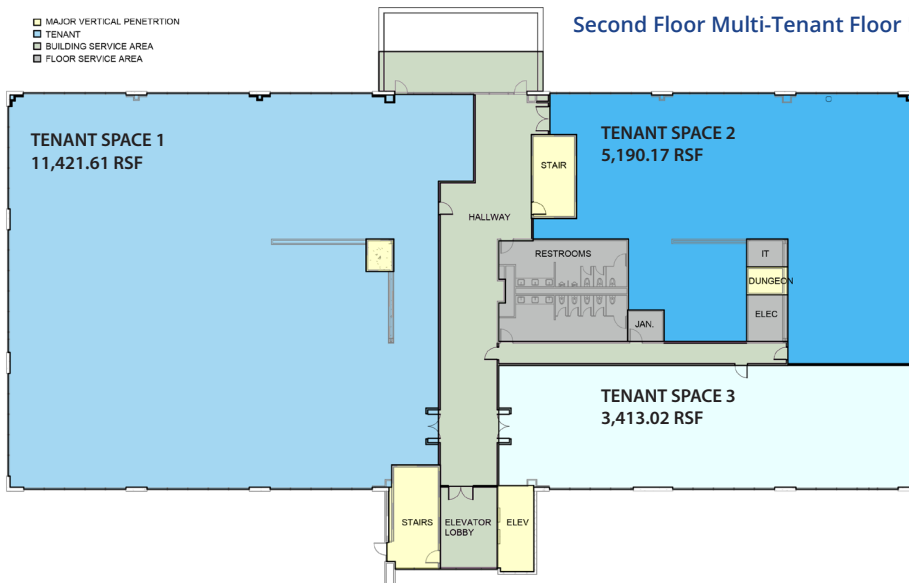

AVAILABILITY

LAKESIDE CLASS A OFFICE SPACE

153 LANGTREE CAMPUS DRIVE, MOORESVILLE, NC 28117