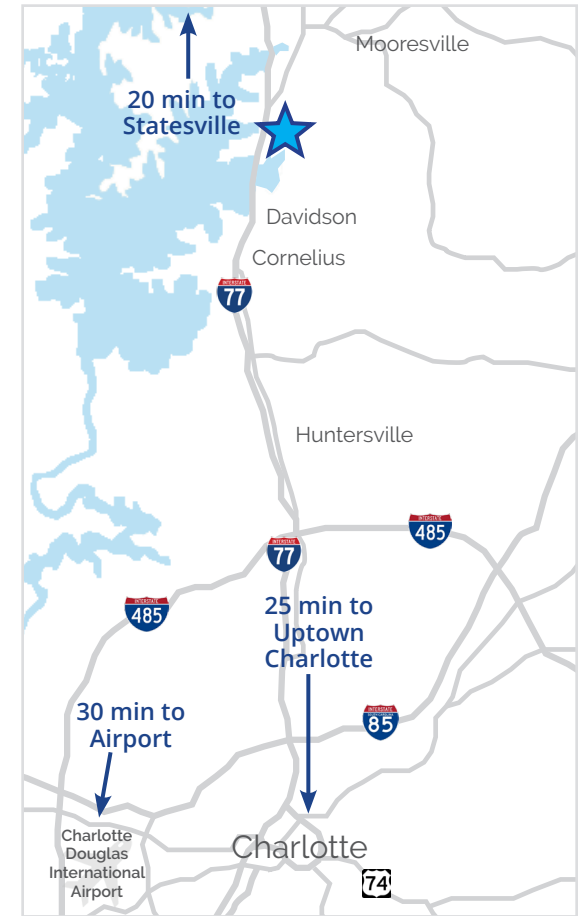

NOW LEASING

LAKESIDE CLASS A OFFICE SPACE

153 LANGTREE CAMPUS DRIVE, MOORESVILLE, NC 28117

This could be you...

Located on Lake Norman, Corvid Technologies is pleased to offer up to 44,000 square feet of Class A Office Space for lease. The building is conveniently located off of I-77 at Exit 31 in Mooresville, NC.

Waterfront Views

Regional Convenience

Thriving Community

Outdoor Amenities

Local Business Hub

Thriving Community

Located at the same exit as LangTree Lake Norman, a unique mix of multifamily, retail, restaurants, hospitality, office, and entertainment in a walkable town center environment. Nearby restaurants include Table 31, Dunkin Donuts, Novanta 90 Pizzeria Napoletana, The Kilted Buffalo, and Sun Up Café

Local Business Hub

Home to the area's leading employers including Lowe's Companies, Ingersoll Rand, BestCo, Team Penske, Randy Marion Automotive, Greenworks, Rubbermaid, Davidson College, Joe Gibbs Racing, MSC, and Novant Health