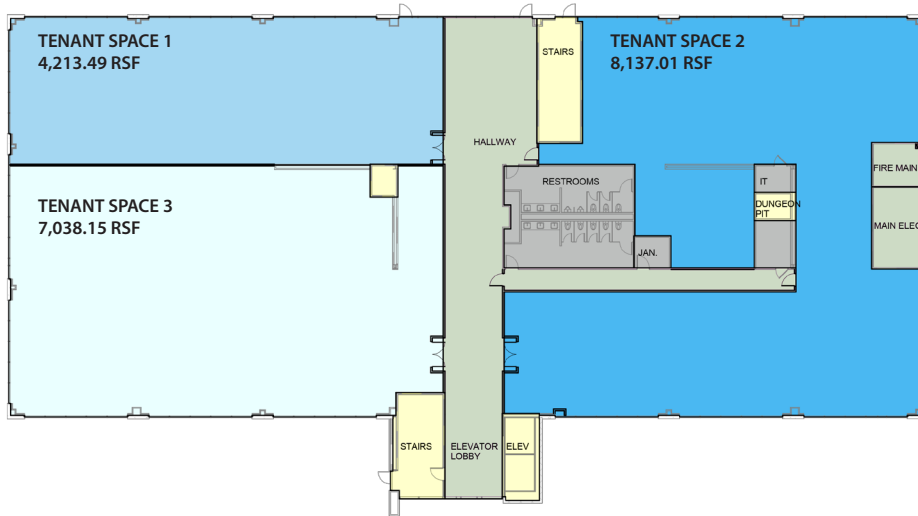

Second Floor Multi-Tenant Floor Plan

AVAILABILITY

LAKESIDE CLASS A OFFICE SPACE

153 LANGTREE CAMPUS DRIVE, MOORESVILLE, NC 28117

First Floor Multi-Tenant Floor Plan