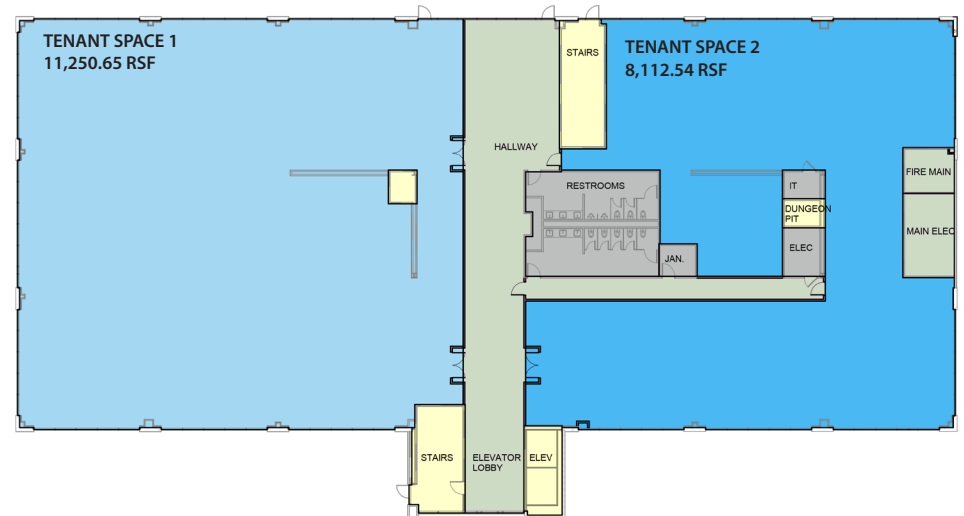

Second Floor One Tenant Floor Plan

First Floor Two Tenant Floor Plan