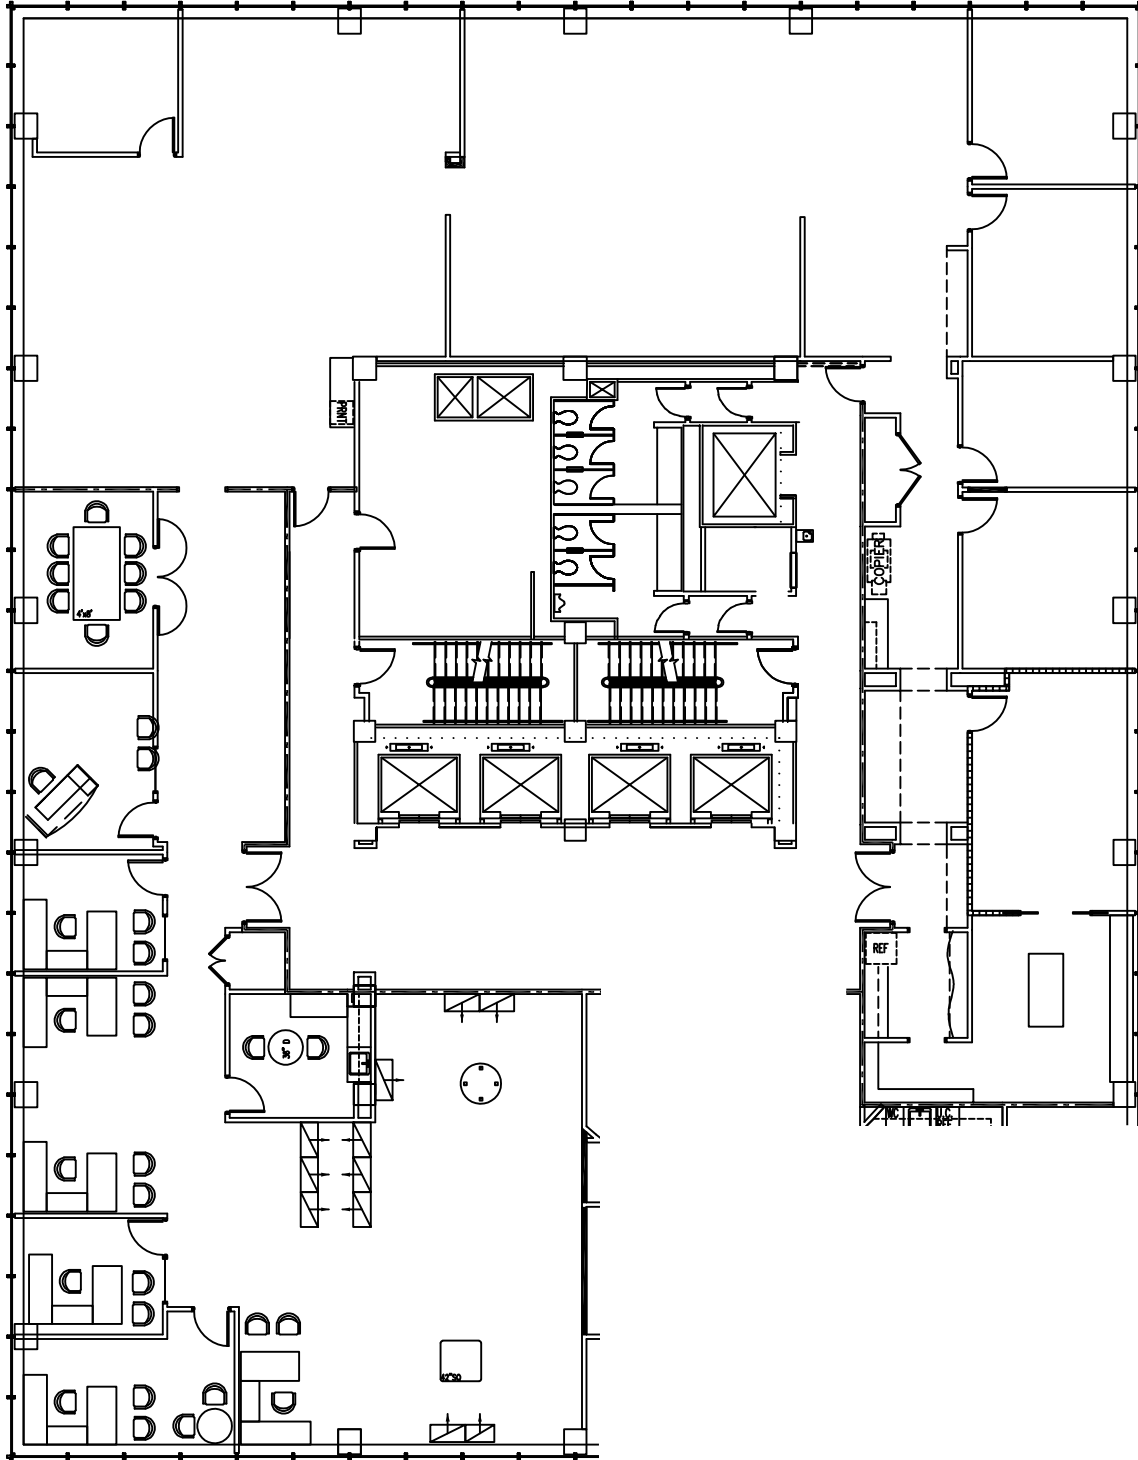

LEASE BY:

Richard Bowers & Co.
Real Estate

260 Peachtree St · Suite 2500 · Atlanta, Ga 30303

Management Services, Inc.
Property Management

260 Peachtree St · Suite 2500 · Atlanta, Ga 30303

260 PEACHTREE ST. NW

23RD FLOOR - SUITE 2300

9,214 RSF

260 PEACHTREE

260 Peachtree St. Suite 1100 | Atlanta, GA 30303

Development, Inc.
Development & Property Services

260 Peachtree St · Suite 2500 · Atlanta, Ga 30303