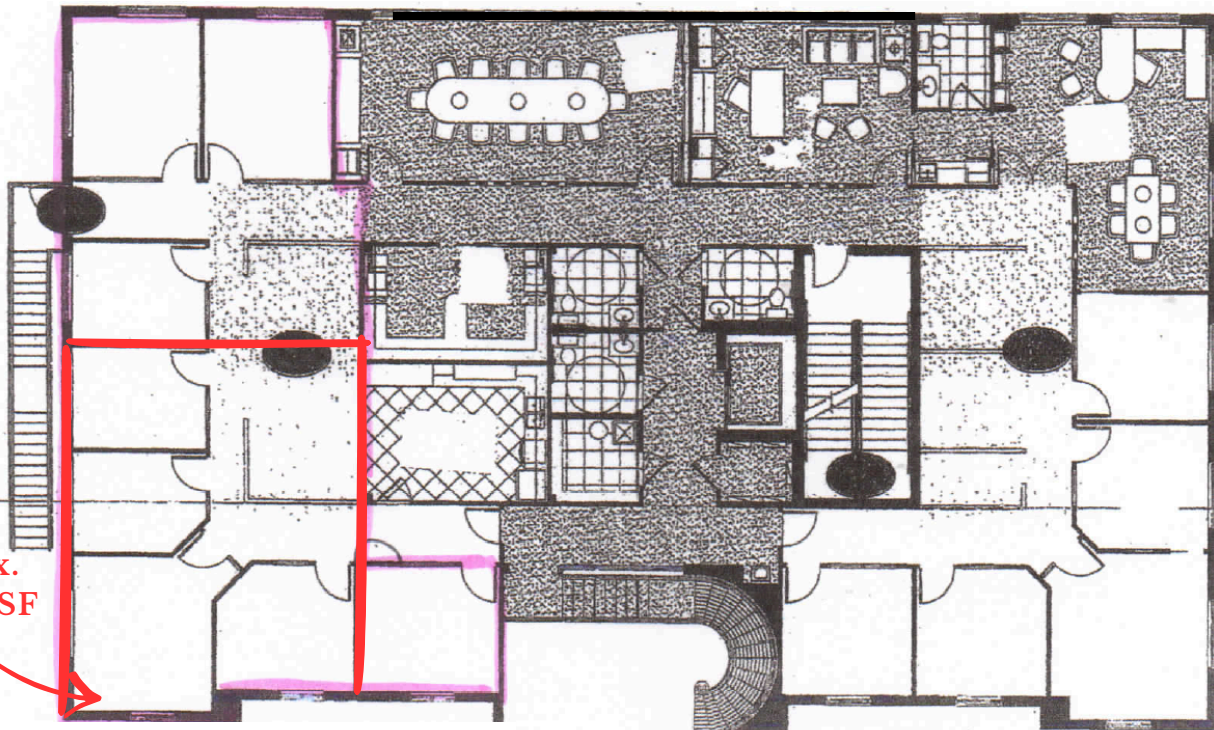

For Lease
12610 RACE TRACK RD.
TAMPA, FL 33626
Suite 275 A-Approx. 1,262 RSF
Available Now

Building Lobby

Suite 275 A

Building Lobby

[Click Here for Video](#) [Tour Here](#)

Suite 275 A
[Outlined in red]

- Approx. 1,626 RSF
- Layout: 4 offices and open area
- Includes shared use of the 2nd floor breakroom with 2 other Tenant on 2nd floor