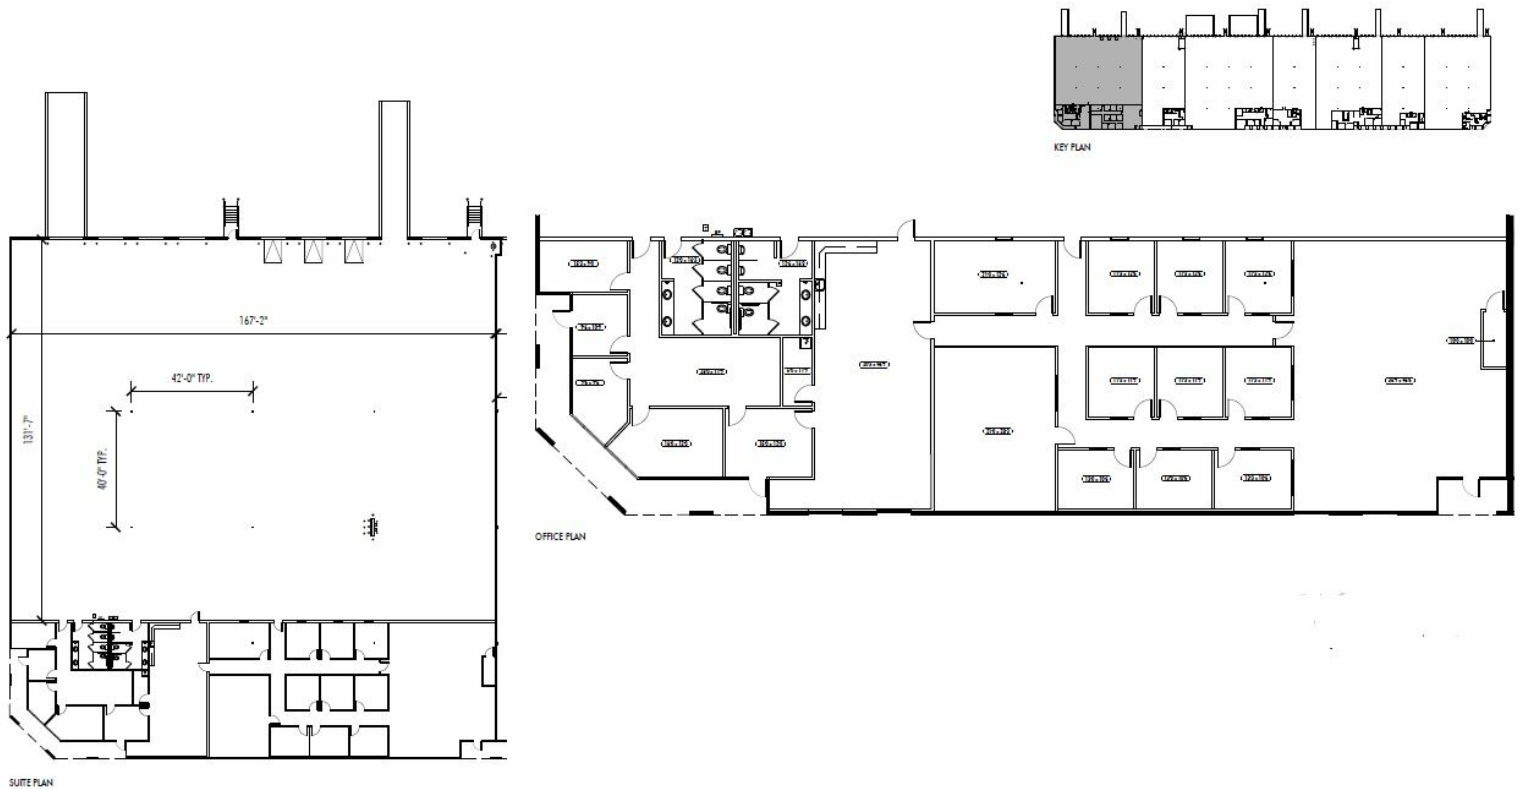

Property Highlights

- 14,918 - 45,148 SF Available
- Rear Loaded Building
- 13 (DH) Doors
- 1 Drive-in Door
- 180' Deep
- 24' Clear Height

Colin Beecham Denton Shamburger
770.356.6226 404.863.1716
cbeecham@lpc.com dshamburger@lpc.com

Lincoln

WESTRIDGE LOGISTICS CENTER

Suite 420 | 30,230 SF

418-450 Westridge Pkwy | McDonough, GA 30253

Suite	Size	Lease Rate	Description
Suite 420	30,230 SF	Negotiable	HVAC in Warehouse

Colin Beecham Denton Shamburger
770.356.6226 404.863.1716
cbeecham@lpc.com dshamburger@lpc.com

Lincoln

WESTRIDGE LOGISTICS CENTER

Suite 424 | 14,918 SF

418-450 Westridge Pkwy | McDonough, GA 30253

SUITE PLAN

KEY PLAN

OFFICE PLAN

Suite	Size	Lease Rate	Description
Suite 424	14,918 SF	Negotiable	Move-in Ready