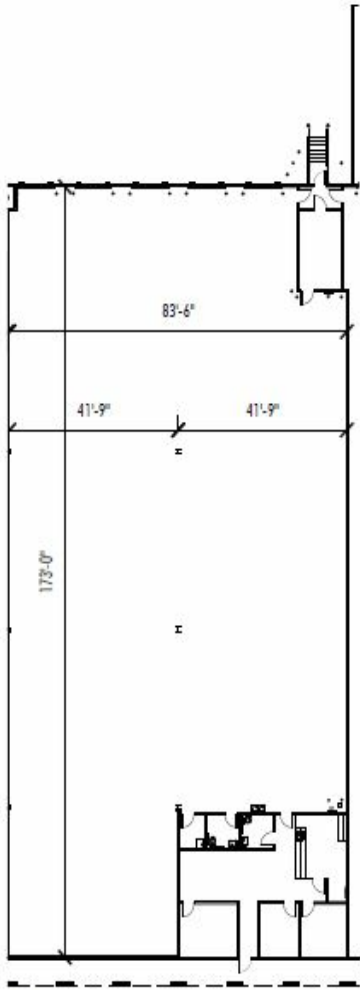

Property Highlights

- 14,918 - 45,148 SF Available
- Rear Loaded Building
- 13 (DH) Doors
- 1 Drive-in Door
- 180' Deep
- 24' Clear Height

Colin Beecham Denton Shamburger
770.356.6226 404.863.1716
cbeecham@lpc.com dshamburger@lpc.com

Lincoln

WESTRIDGE LOGISTICS CENTER

Suite 420 | 30,230 SF

418-450 Westridge Pkwy | McDonough, GA 30253

Suite	Size	Lease Rate	Description
Suite 420	30,230 SF	Negotiable	HVAC in Warehouse

Colin Beecham Denton Shamburger
770.356.6226 404.863.1716
cbeecham@lpc.com dshamburger@lpc.com

Lincoln

WESTRIDGE LOGISTICS CENTER

Suite 424 | 14,918 SF

418-450 Westridge Pkwy | McDonough, GA 30253

SUITE PLAN

KEY PLAN

OFFICE PLAN

Suite	Size	Lease Rate	Description
Suite 424	14,918 SF	Negotiable	Move-in Ready