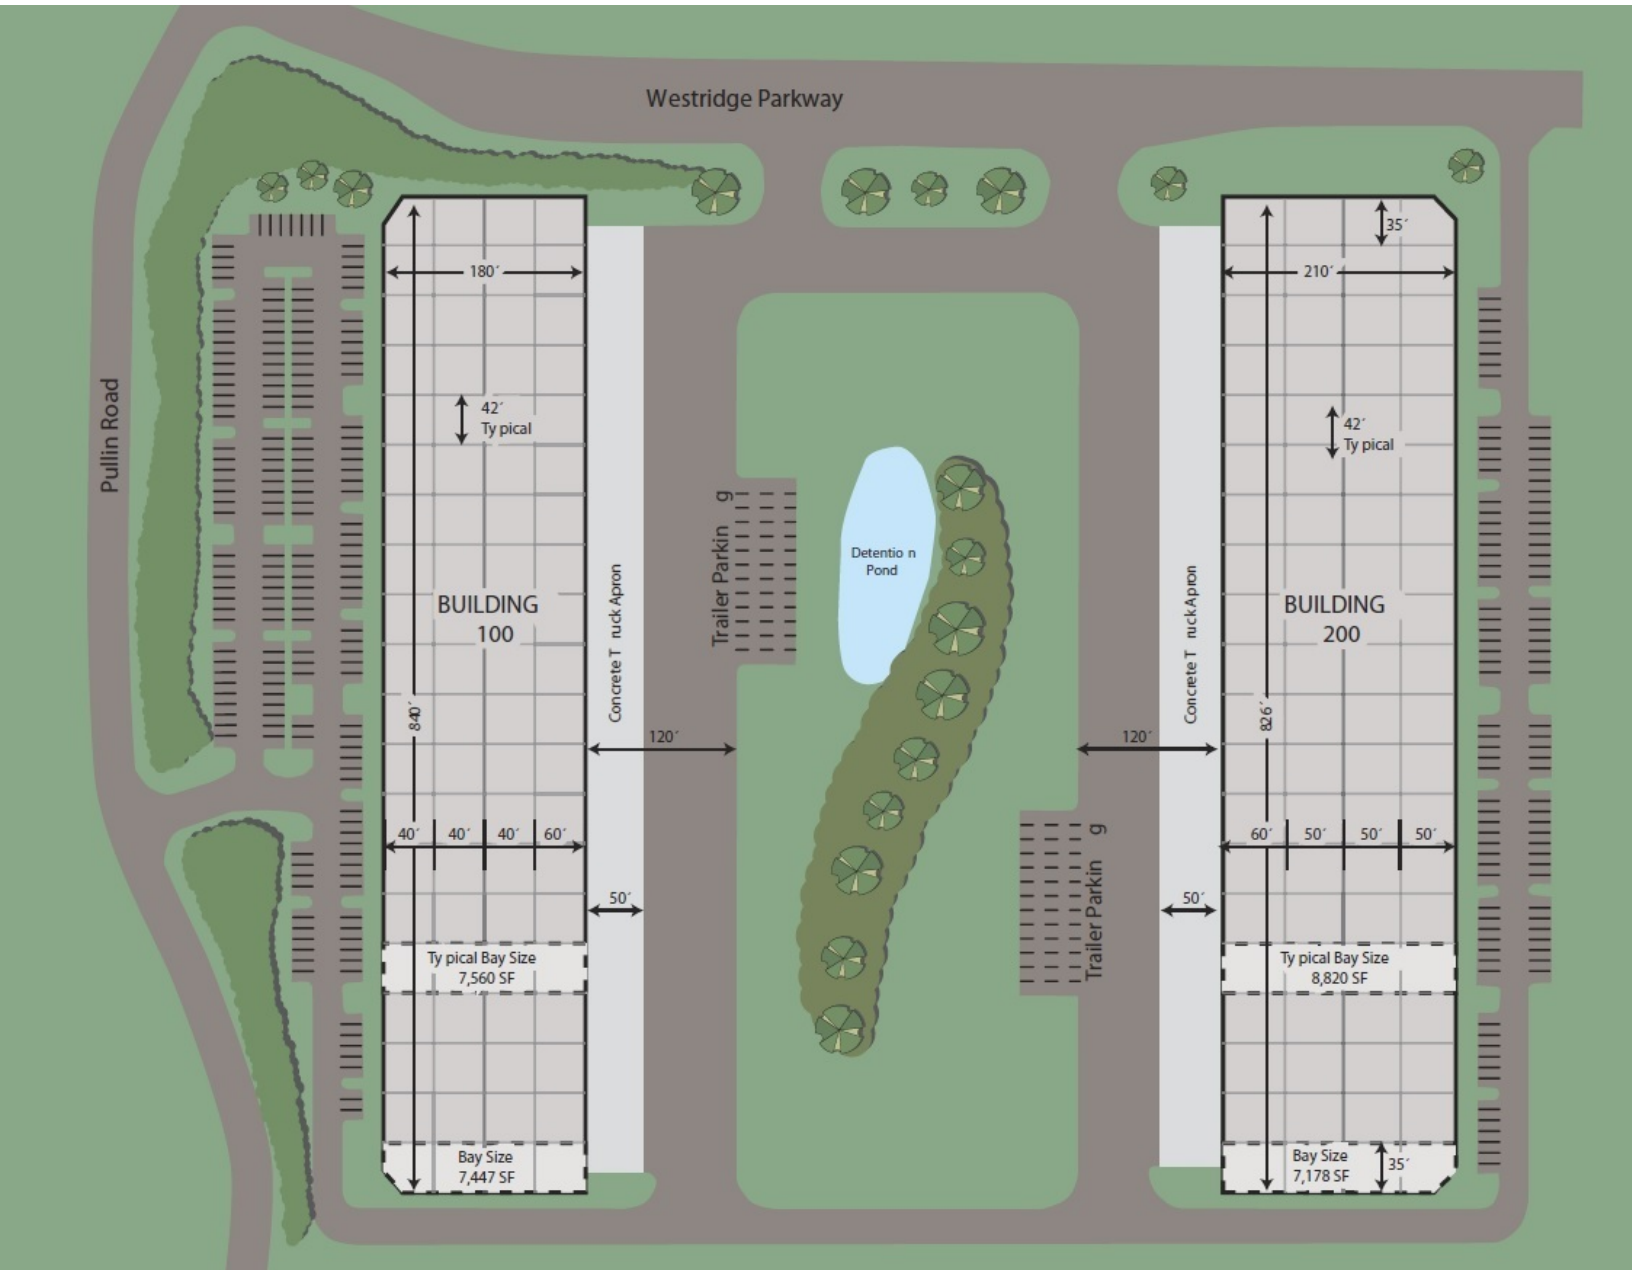

WESTRIDGE LOGISTICS CENTER

Additional Photos

418-450 Westridge Pkwy | McDonough, GA 30253

Colin Beecham
770.356.6226
cbeecham@lpc.com

Denton Shamburger
404.863.1716
dshamburger@lpc.com

Lincoln