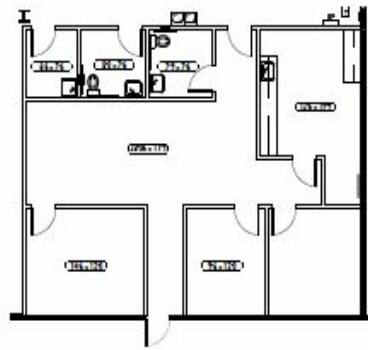

Lincoln

WESTRIDGE LOGISTICS CENTER

Suite 420 | 30,230 SF

418-450 Westridge Pkwy | McDonough, GA 30253

Suite	Size	Lease Rate	Description
Suite 420	30,230 SF	Negotiable	HVAC in Warehouse

Colin Beecham Denton Shamburger
770.356.6226 404.863.1716
cbeecham@lpc.com dshamburger@lpc.com

Lincoln

WESTRIDGE LOGISTICS CENTER

Suite 424 | 14,918 SF

418-450 Westridge Pkwy | McDonough, GA 30253

SUITE PLAN

KEY PLAN

OFFICE PLAN

Suite	Size	Lease Rate	Description
Suite 424	14,918 SF	Negotiable	Move-in Ready