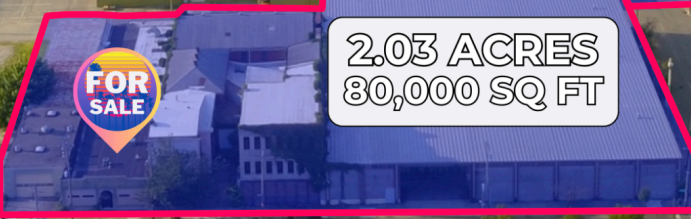

Waterfront Park

E MARKET ST

JEFFERSON ST

TEMPO by Hilton

SHELBY ST

2.03 ACRES
80,000 SQ FT

CAMPBELL ST