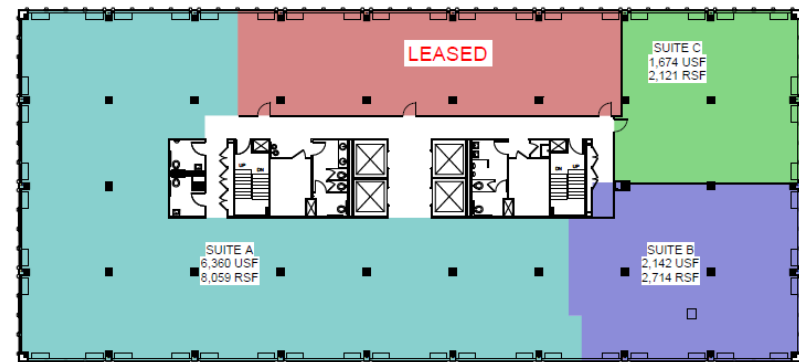

NOW LEASING

LOOKOUT at 6400 5th Floor
6400 Arlington Boulevard
Falls Church, VA 22042
lookout6400.com

MEDICAL SUITES AT THE LOOKOUT

Full Medical Floor Available 2500-15k SF | Upscale Tenant Amenities
Rental Rate: \$34 PSF Full Service | Great Window Line View

Tenant Lounge

Unobstructed Views

6400 5TH FLOOR BUILDING HIGHLIGHTS

- + Prime location with shuttle to I-66 metro station (approx. 1 mile)
- + Ample surface and garage parking
- + Institutional grade ownership
- + Onsite cafe and weekly food trucks
- + Competitive TI package
- + \$11MM Renovations

6400 5TH FLOOR INTERIOR RENOVATIONS

- Sleek tenant lounge** with sky high views
- Newly renovated** medical dedicated lobby and elevator
- Flexible** access hours
- Upscale amenities** including tenant lounge, fitness center, conference/training facility & golf simulator