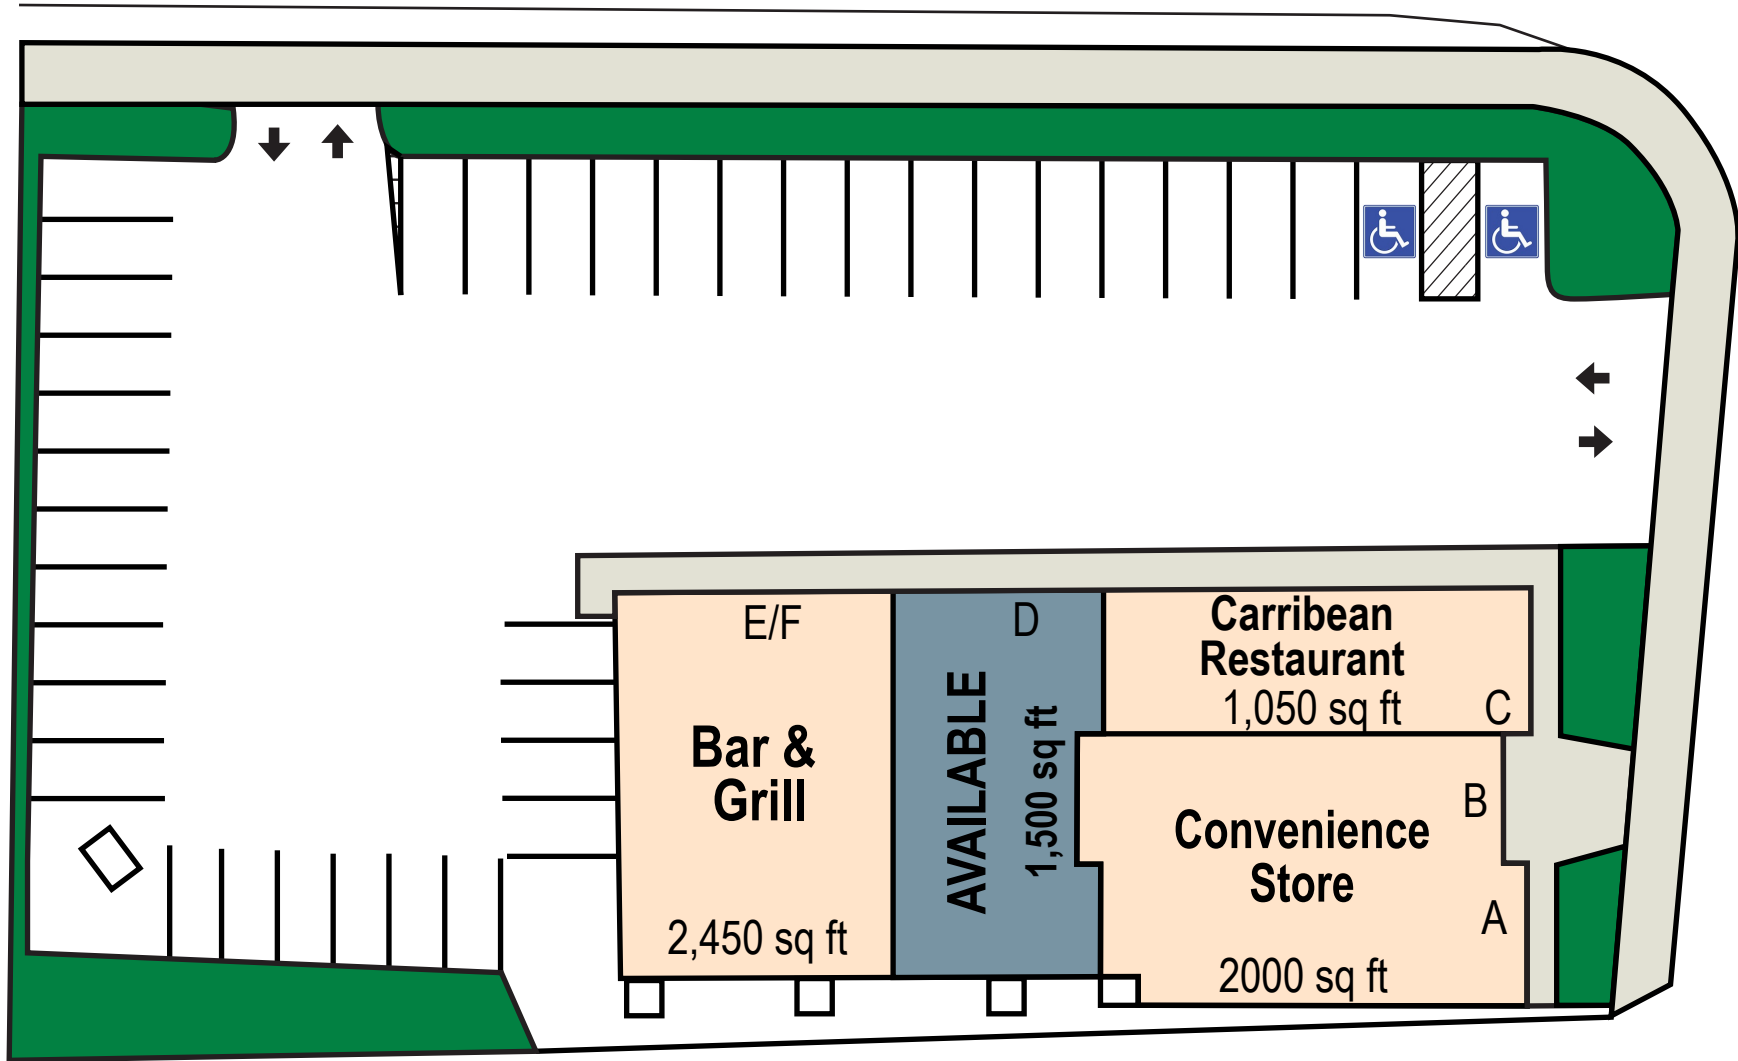

554 Route 112 (Medford Ave)
Patchogue, NY 11772

SHABER RD.

RT. 112