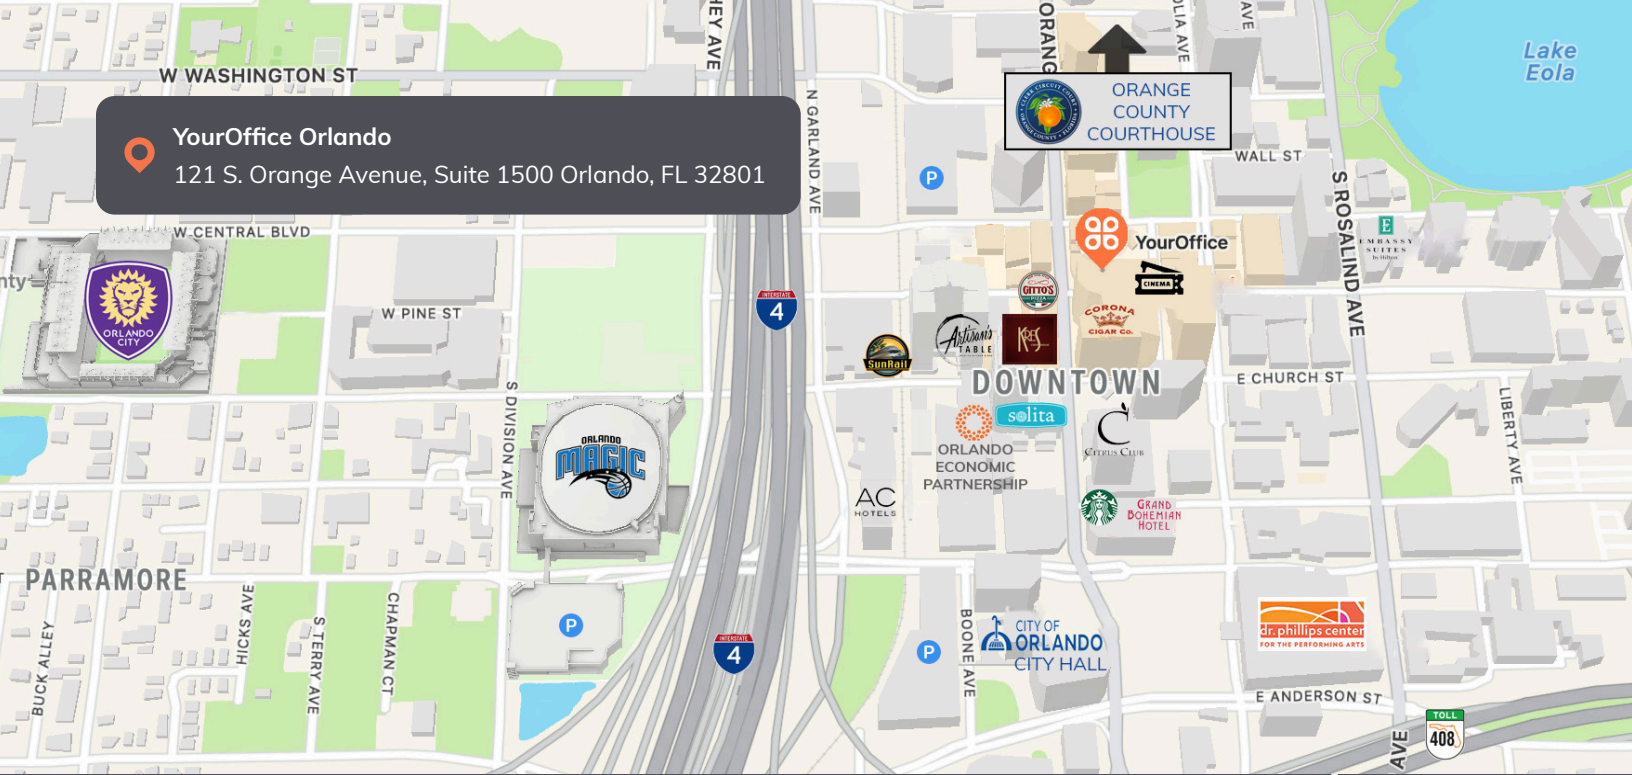

 121 S. Orange Avenue, Suite 1500 Orlando, FL 32801

Sophisticated Spaces With Stunning Views

Prestigious Flex Office Suites

The best location in all of Downtown Orlando! From the 15th floor of the Plaza's north tower, your move-in ready, state-of-the-art business office gives you inspiring views of Orlando and nearby Lake Eola. Just blocks from City Hall, Courthouse, SunRail, Amway Center and Dr. Phillips Performing Arts Center, YourOffice Orlando provides easy access to I-4, the 408 East-West Expressway, Orlando International Airport and all that the Orlando

Better Work Life Happens Here

Orlando is the hub of Central Florida's diverse emerging economy with a reputation as a strong commercial center and YourOffice is ideally located among high profile businesses, banks, and government. The downtown community includes the Performing Arts Center, Amway Center, Camping World Stadium, and the new Major League Soccer Stadium providing unique business opportunities and an entertaining backdrop for a wide variety of networking opportunities. YourOffice is easily accessible from all major expressways and has easy access to public transportation including SunRail and the LYMMO, a free downtown shuttle service.