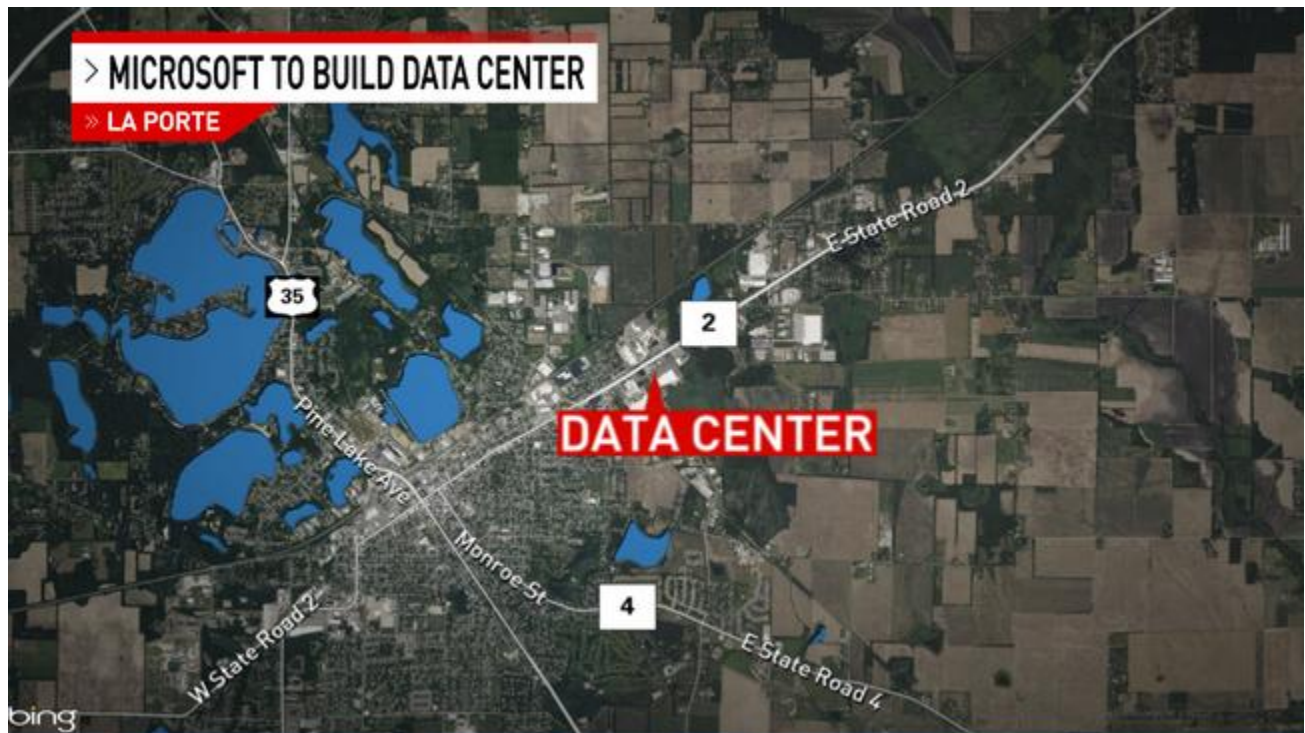

# \$1 billion Microsoft data center coming to LaPorte

by Cicily Porter, WSBT 22 Reporter

Tue, June 4th 2024 at 8:28 AM

**Updated** Wed, June 5th 2024 at 10:22 AM

LAPORTE, Ind. (WSBT) — A major development was announced Tuesday morning by Indiana Governor Eric Holcomb that Microsoft plans to build a \$1 billion data center in LaPorte.

The data center will be built on the city's south side off Boyd Boulevard.

***“Yeah, it's a big, today's a great day for the city of LaPorte,” said Bert Cook, Executive Director, LaPorte Economic Advancement Partnership (LEAP).***

The data center will be 245,000 square feet and sit on 489 acres of land.

The data center will support Microsoft by accelerating cloud computing infrastructure and support the growth of artificial intelligence.

A \$1 billion Microsoft data facility will be constructed in LaPorte's Radius Industrial Park (WSBT 22 Map)

***“Historic. This is historic news. That is on day one. We said LaPorte is a special place. It's the place to be. And I think this shows everybody here that someone like Microsoft, that could set up shop anywhere across this great nation. Has chosen our community because they recognize as well How special LaPorte is,” said Mayor Tom Dermody (R).***