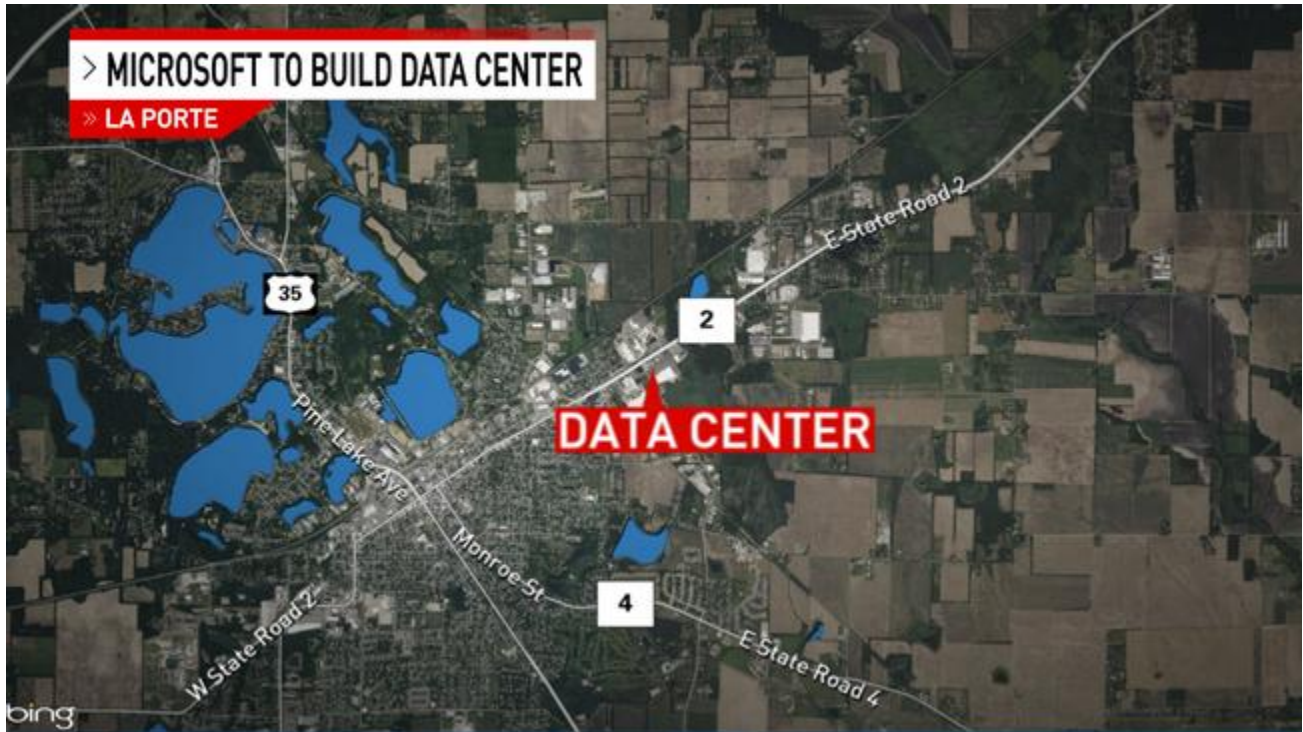

# \$1 billion Microsoft data center coming to LaPorte

by Cicily Porter, WSBT 22 Reporter

Tue, June 4th 2024 at 8:28 AM

**Updated** Wed, June 5th 2024 at 10:22 AM

LAPORTE, Ind. (WSBT) — A major development was announced Tuesday morning by Indiana Governor Eric Holcomb that Microsoft plans to build a \$1 billion data center in LaPorte.

The data center will be built on the city's south side off Boyd Boulevard.

***“Yeah, it's a big, today's a great day for the city of LaPorte,” said Bert Cook, Executive Director, LaPorte Economic Advancement Partnership (LEAP).***

The data center will be 245,000 square feet and sit on 489 acres of land.

The data center will support Microsoft by accelerating cloud computing infrastructure and support the growth of artificial intelligence.

A \$1 billion Microsoft data facility will be constructed in LaPorte's Radius Industrial Park (WSBT 22 Map)

***“Historic. This is historic news. That is on day one. We said LaPorte is a special place. It's the place to be. And I think this shows everybody here that someone like Microsoft, that could set up shop anywhere across this great nation. Has chosen our community because they recognize as well How special LaPorte is,” said Mayor Tom Dermody (R).***