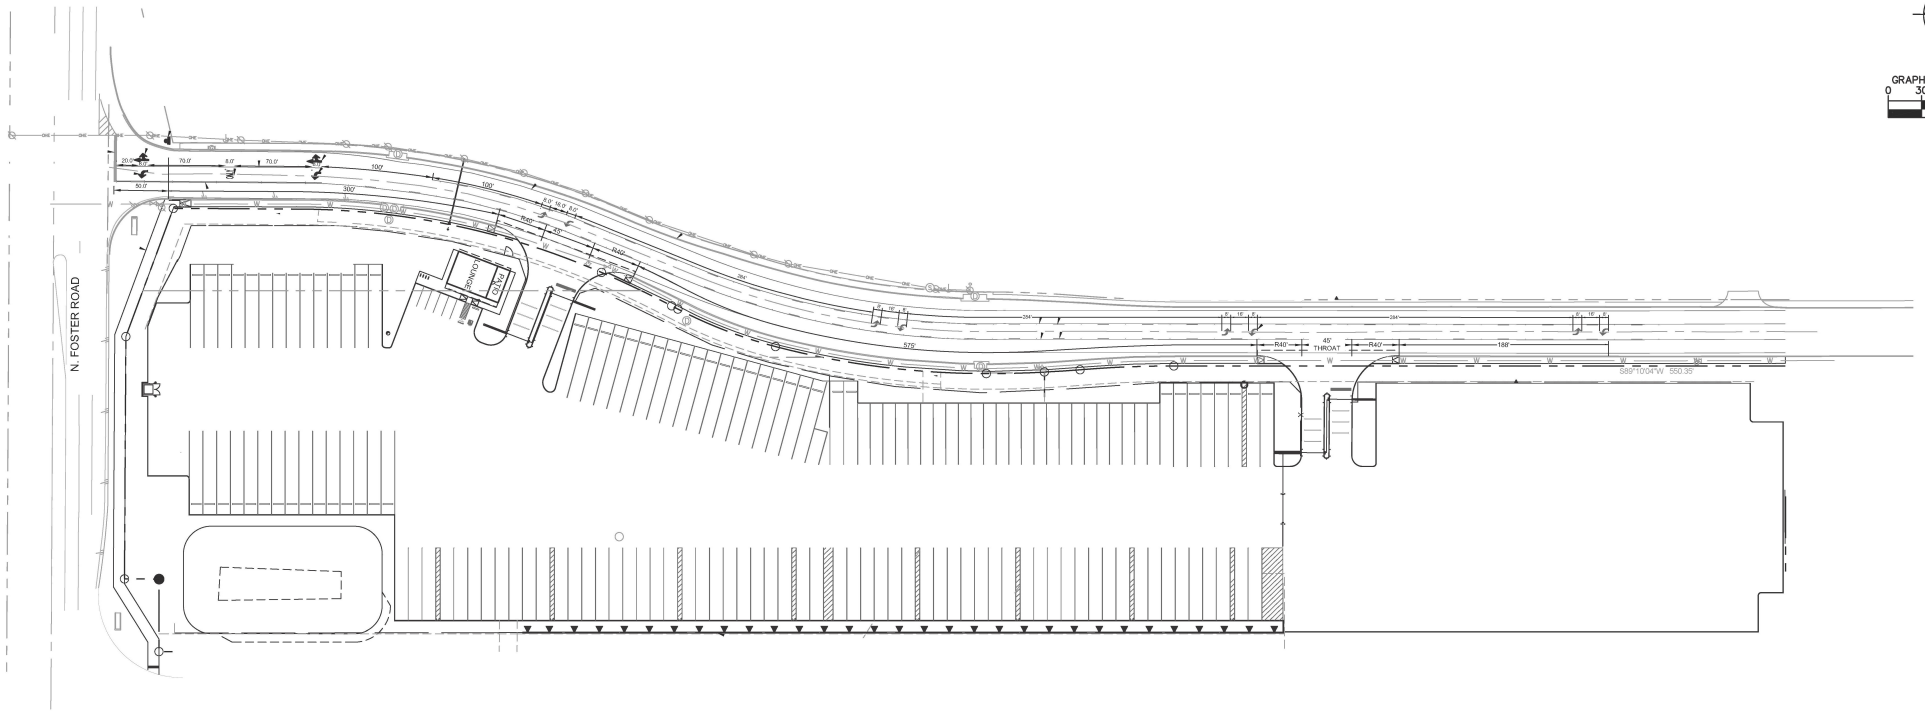

FOR LEASE

**N Foster Rd &
Lancer Blvd San
Antonio, TX 78219**

Riggy's