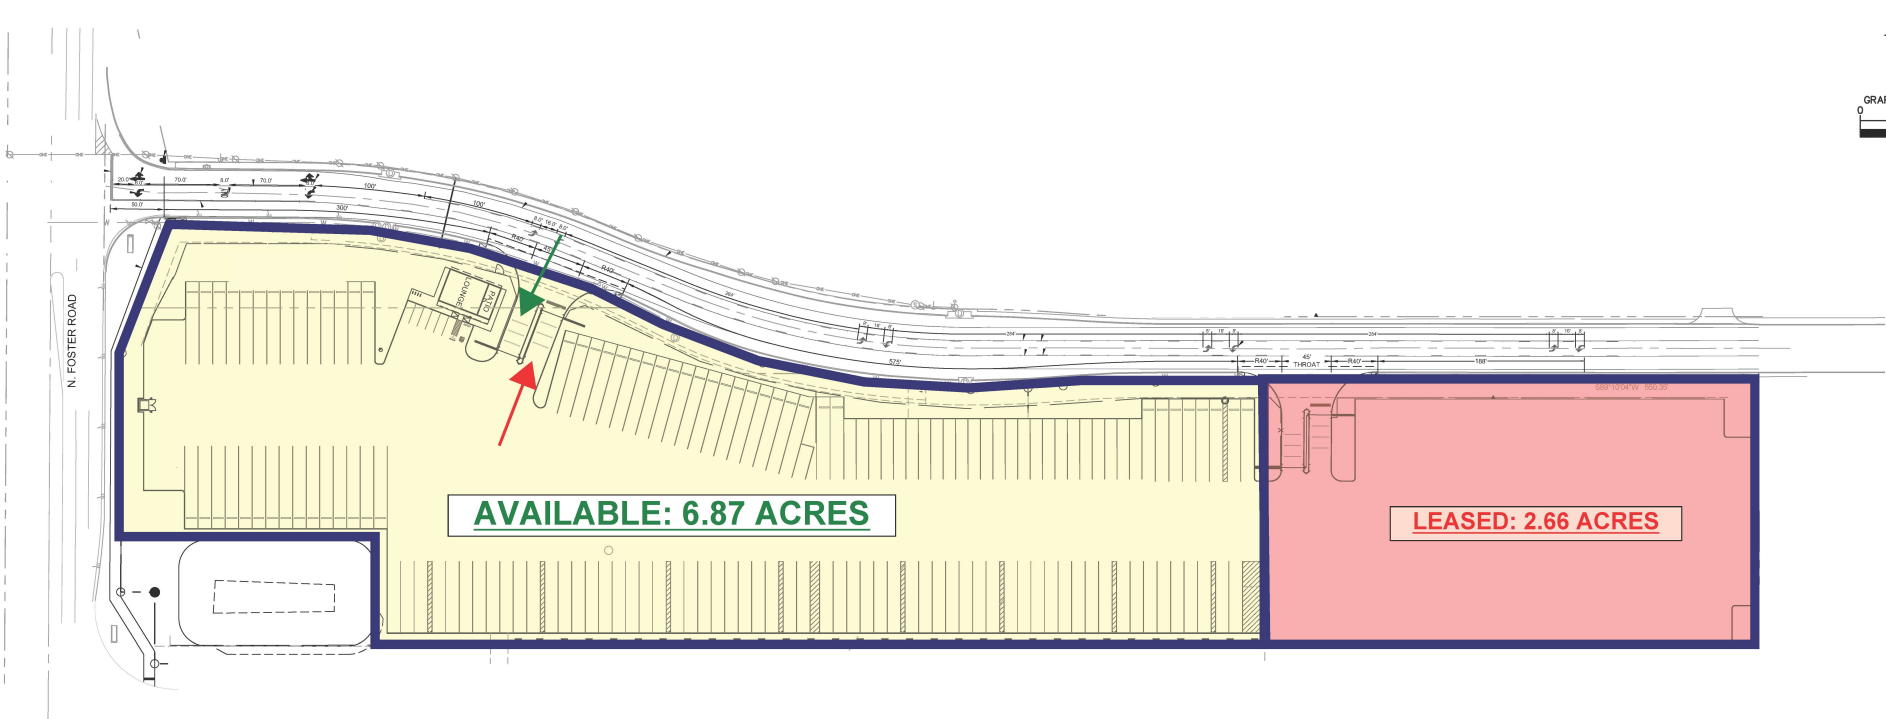

FOR LEASE

**N Foster Rd &
Lancer Blvd San
Antonio, TX 78219**