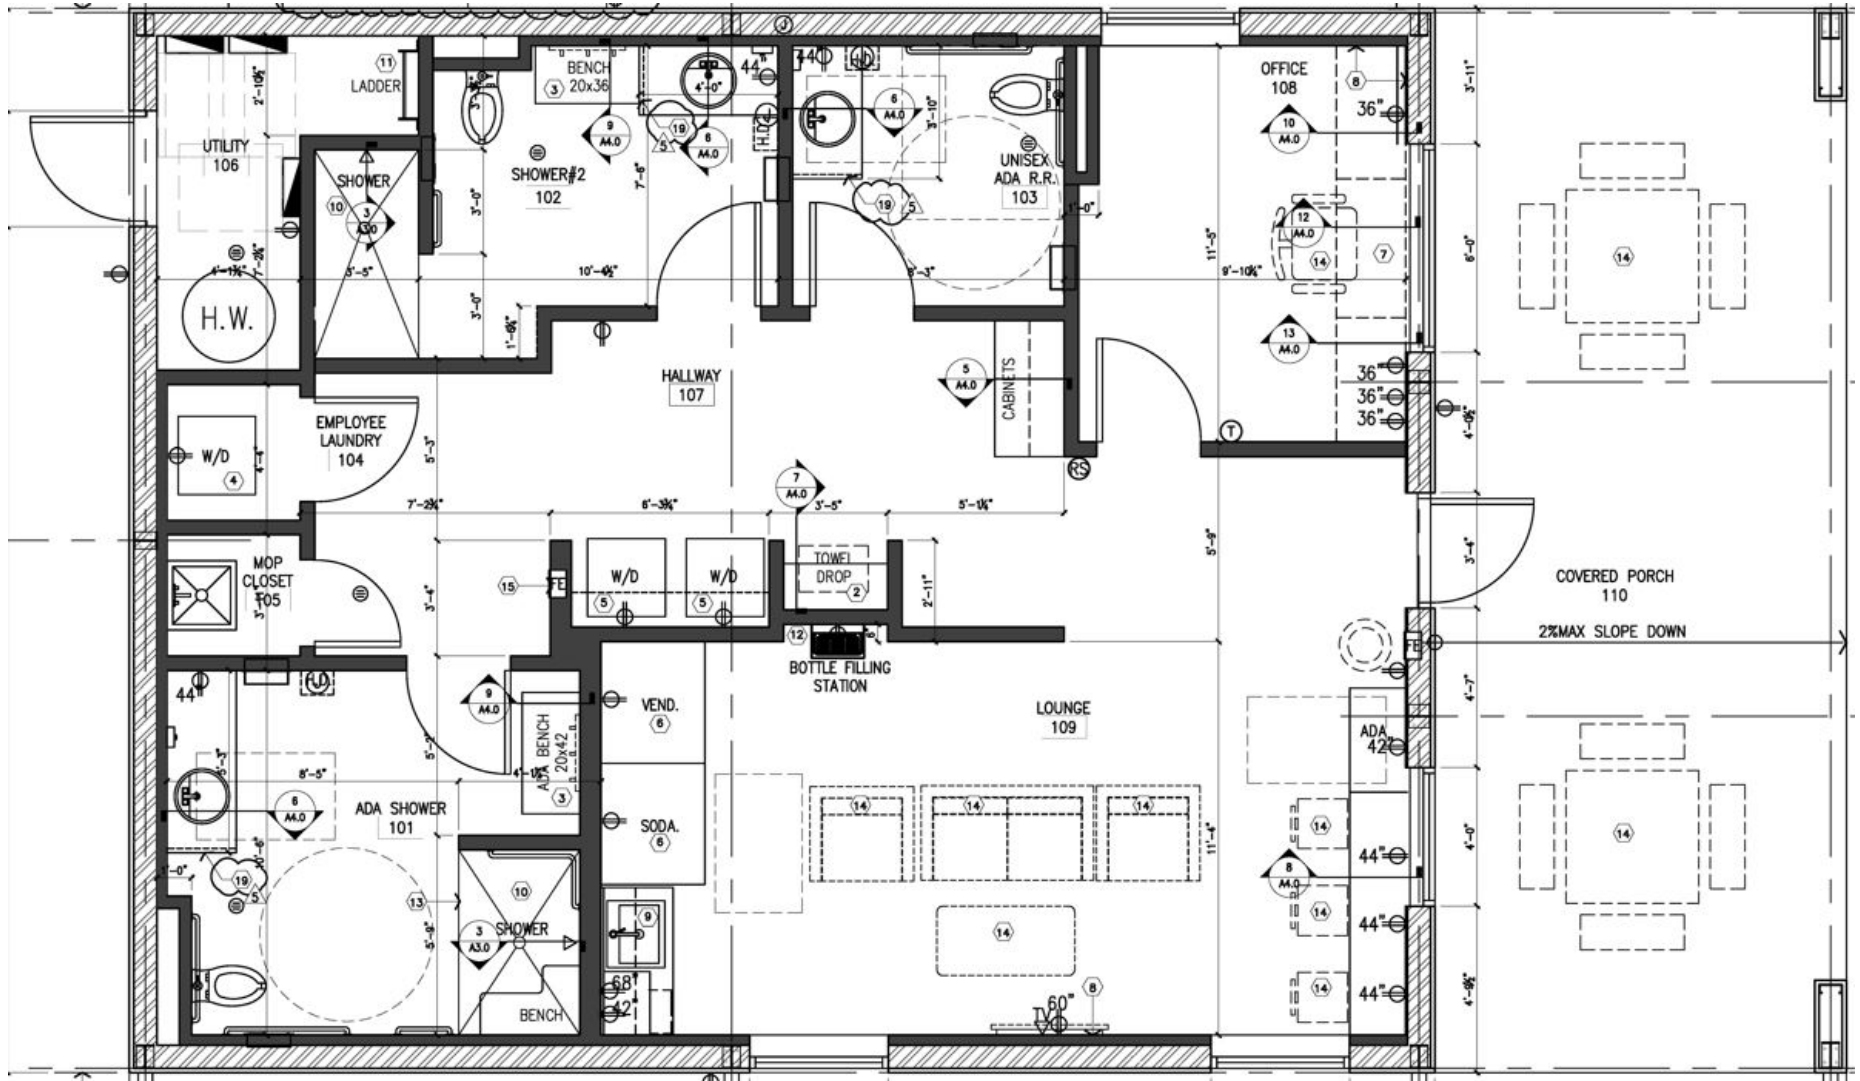

2,000 SF OFFICE

FOR LEASE

**N Foster Rd &
Lancer Blvd San
Antonio, TX 78219**

Riggy's