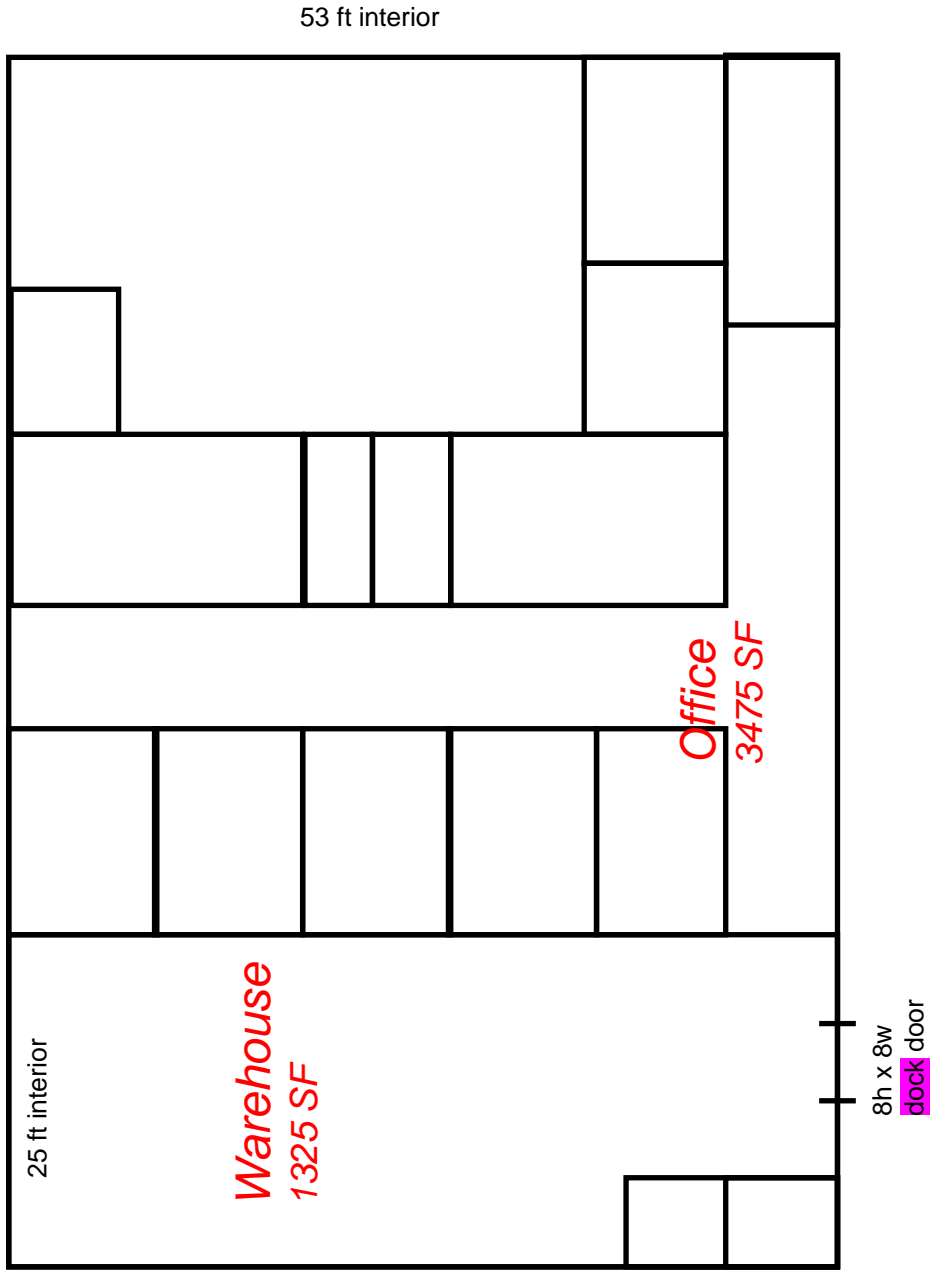

2829 White Horse Rd.
Greenville, SC

Flex Office & Warehouses
15,800 Total SF

7 Michael
Greenville, SC

Office & Flex
Warehouses
4,800 SF