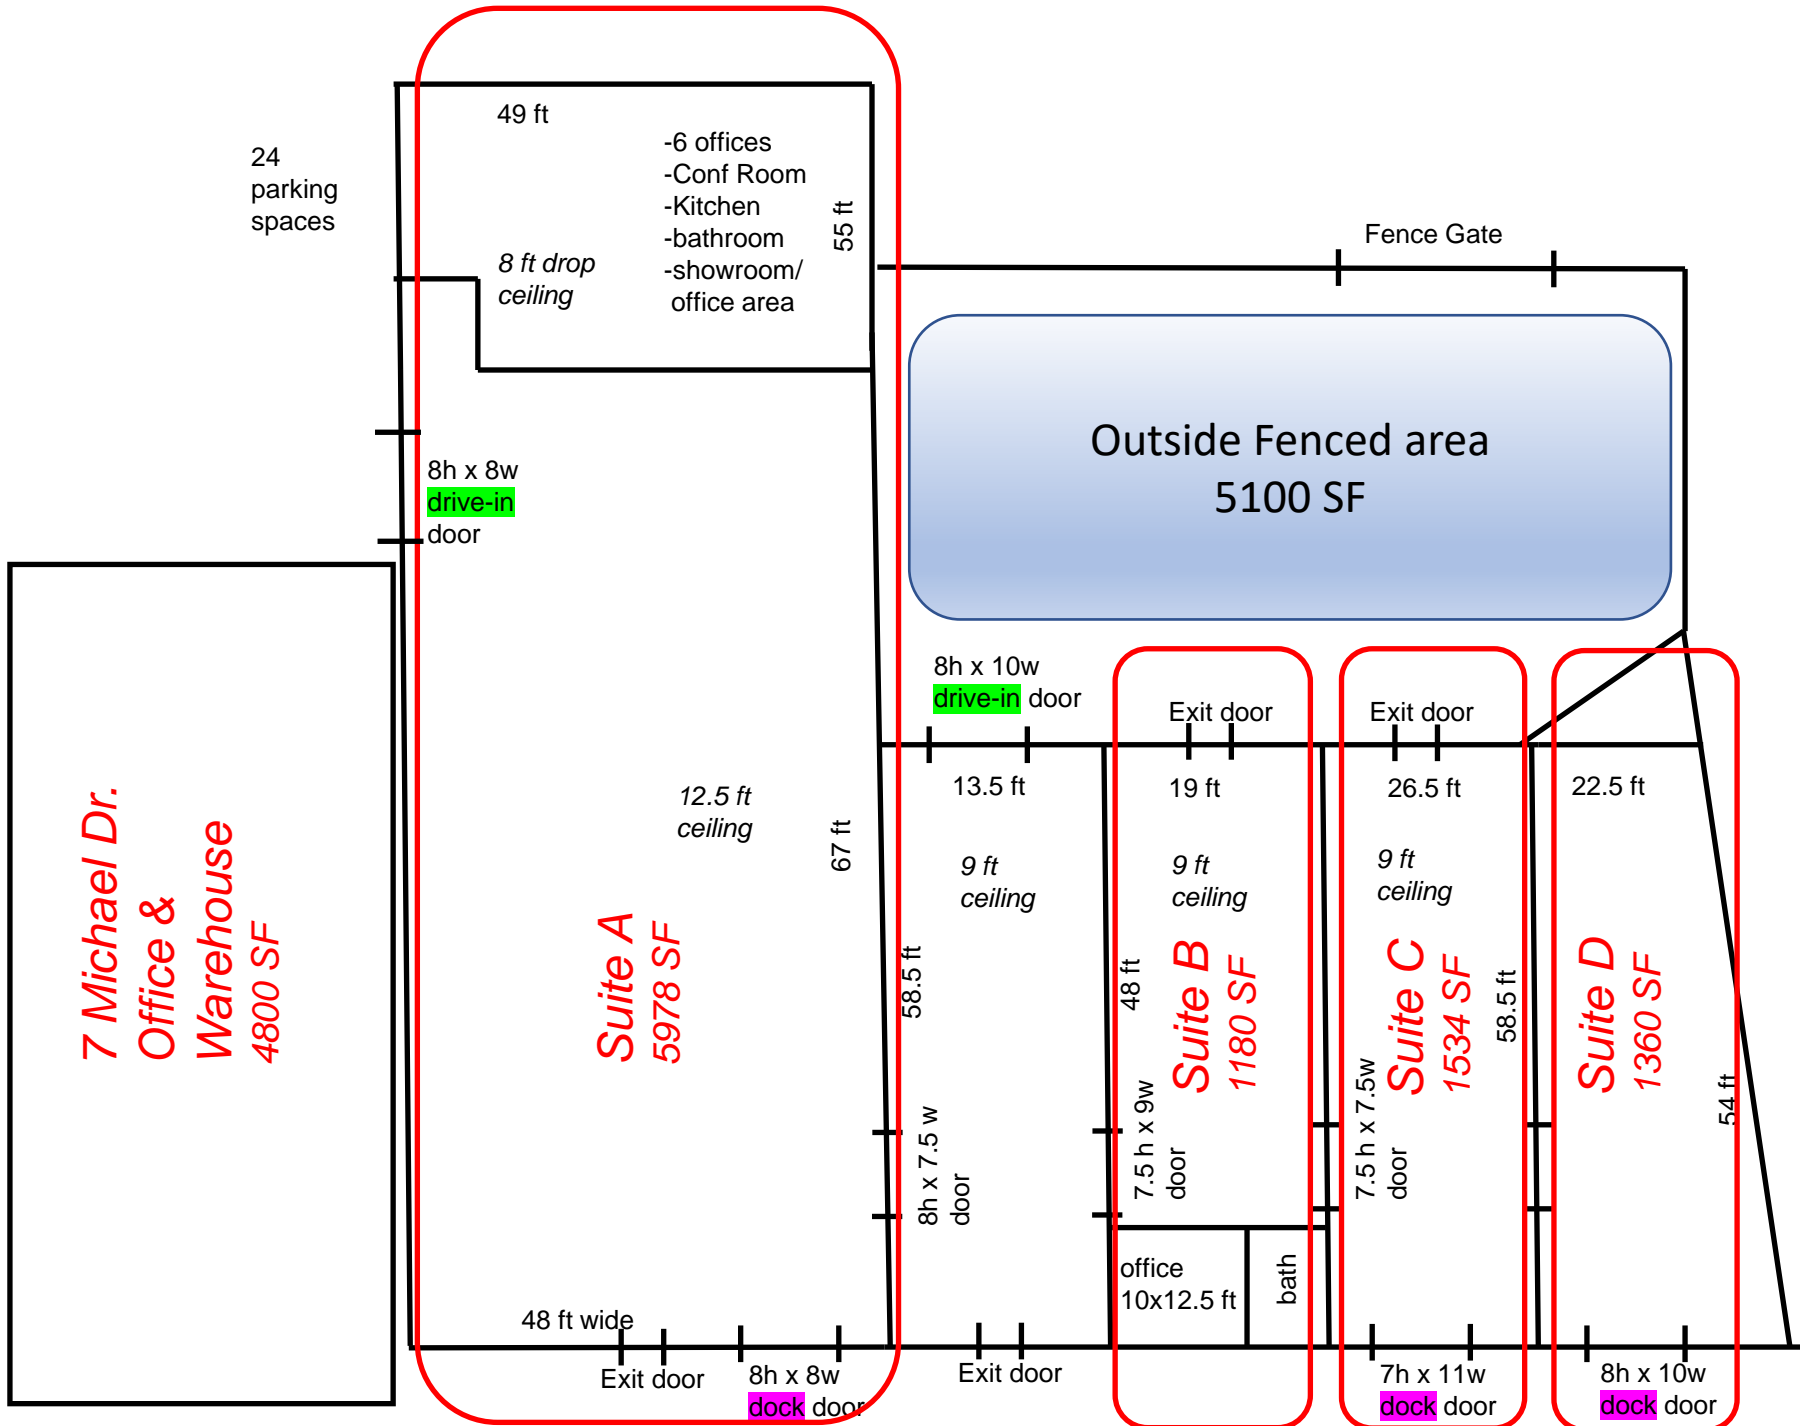

2829 White Horse Rd.
Greenville, SC

Flex Office & Warehouses
15,800 Total SF

7 Michael
Greenville, SC

Office & Flex
Warehouses
4,800 SF